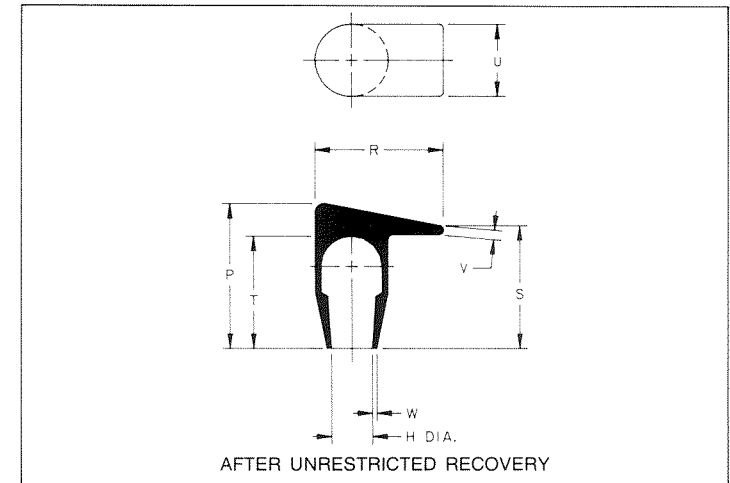

# Thermofit<sup>®</sup> Molded Parts Specification Control Drawing

**Part Number:** 102A993  
**Description:** Switch Cover

**Notes:**

- All dimensions are in Inches  
[Millimeters]
- Dimensions appearing in table are as follows:  
a - as supplied  
b - after unrestricted recovery
- Coating is optional. As supplied dimensions appearing in table are for uncoated parts. When coating is added, entry diameters will be reduced by .06 max.
- This part fits MS 24658 switch or equivalent shaped lever lock switch.
- Standard color is grey. Other colors available upon request.

Part Number	H		P ± 10% b	R ± 10% b	S ± 10% b	T ± 10% b	U ± 10% b	V ± 10% b	W ± 10% b
	Min a	Max b							
	102A993	.50 [12,7]	.25 [6,4]	1.02 [25,9]	.88 [22,4]	.85 [21,6]	.78 [19,8]	.50 [12,7]	.06 [1,52]

# Thermofit<sup>®</sup> Molded Parts Specification Control Drawing

**Part Number:** 102A993  
**Description:** Switch Cover