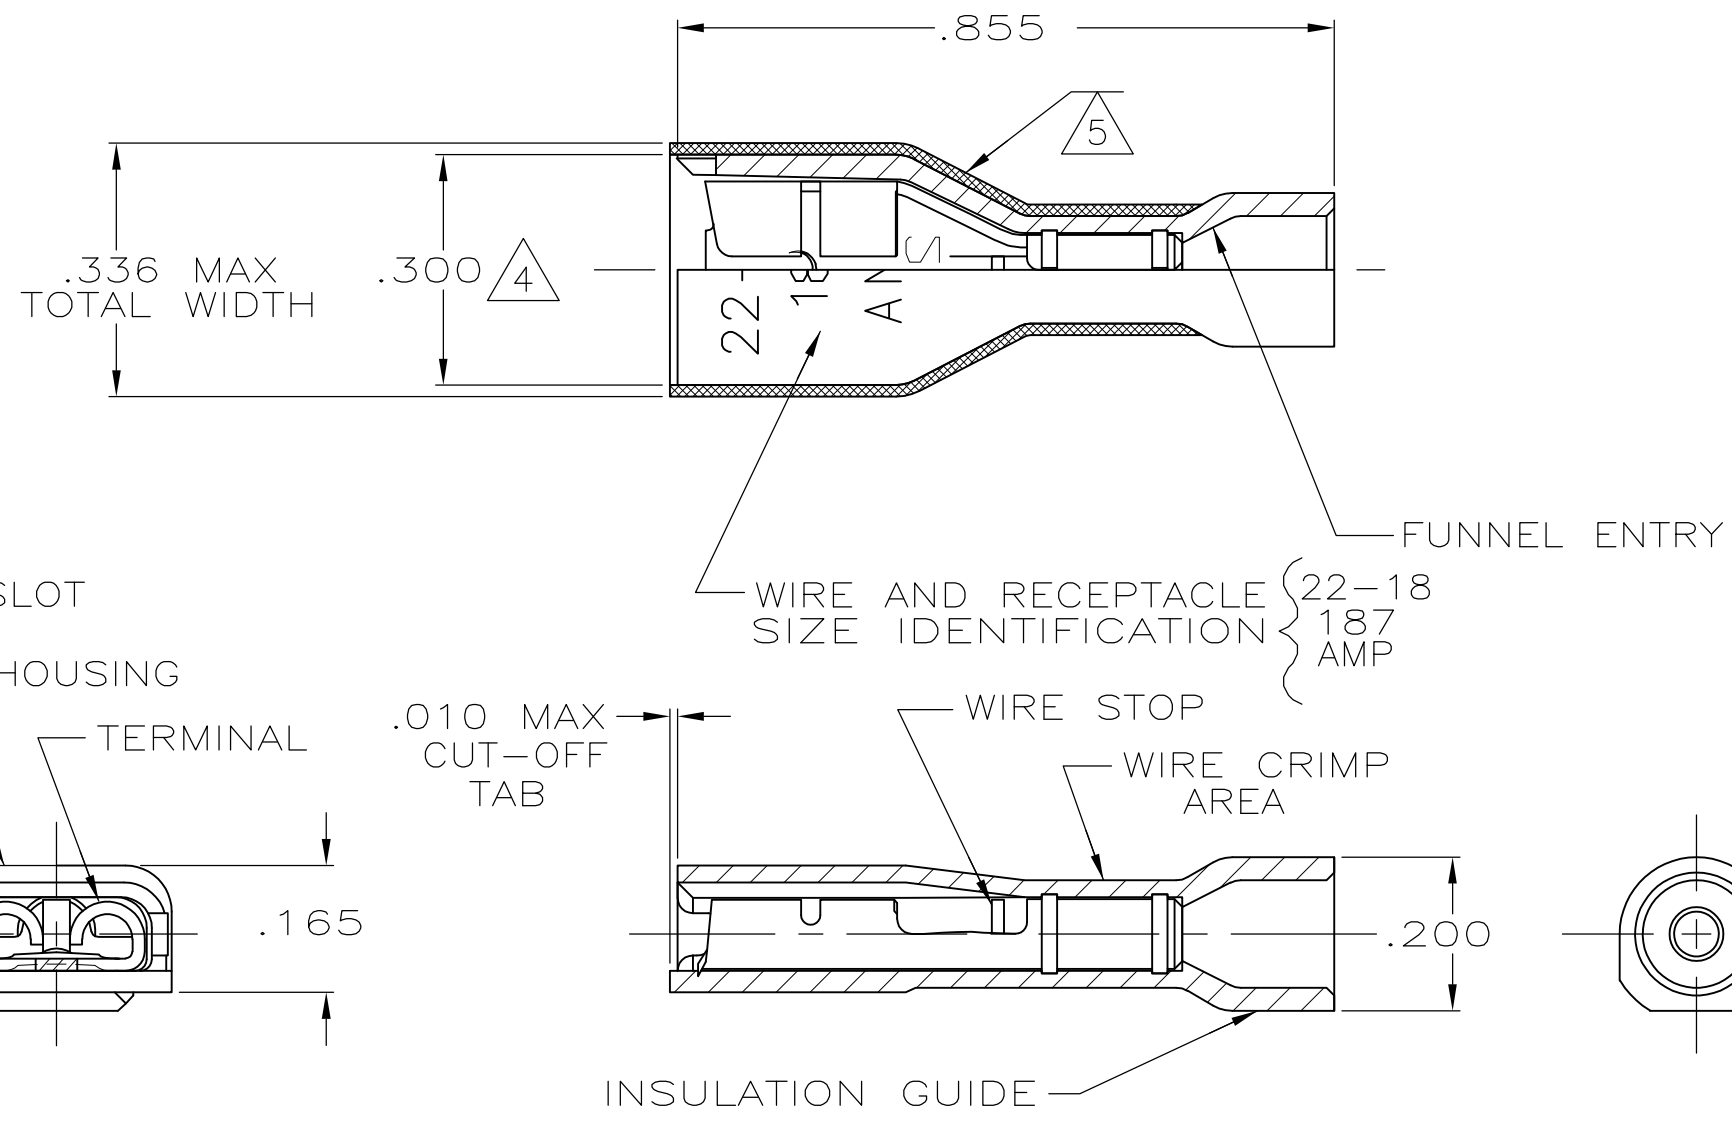

- 1 MATES WITH .020±.001x.187 TAB
- 2 WIRE STRIP LENGTH .281
- 3 INSULATION SIZE .135 MAX DIA
- △4 DIMENSION DOES NOT INCLUDE TRIM BURR
- △5 .015 MAX CARRIER TRIM BURR PER SIDE IS ALLOWABLE IN THE SHADED AREA

HOUSING: NYLON, COLOR-RED TRANSLUCENT RECEPTACLE: BRASS TIN	2-520182-2
MATERIAL & FINISH	PART NUMBER

THIS DRAWING IS A CONTROLLED DOCUMENT.		DWN P FORTNEY 10/7/88	TE Connectivity RECEPTACLE ASSY, ULTRA-FAST, LOOSE PIECE, .187 SERIES, 22-18 AWG	
DIMENSIONS: INCHES		CHK MS FEHER 10/10/88		
TOLERANCES UNLESS OTHERWISE SPECIFIED:		APVD K RANDOLPH 10/10/88		
0 PLC ± - 1 PLC ± - 2 PLC ± - 3 PLC ± .015 4 PLC ± - ANGLES ± -		NAME		
MATERIAL SEE TABLE		FINISH SEE TABLE	PRODUCT SPEC 108-2043	SIZE
			APPLICATION SPEC 114-2123	CAGE CODE
			WEIGHT -	DRAWING NO
			CUSTOMER DRAWING	RESTRICTED TO
			SCALE 4:1	SHEET 1 OF 1
			REV P	