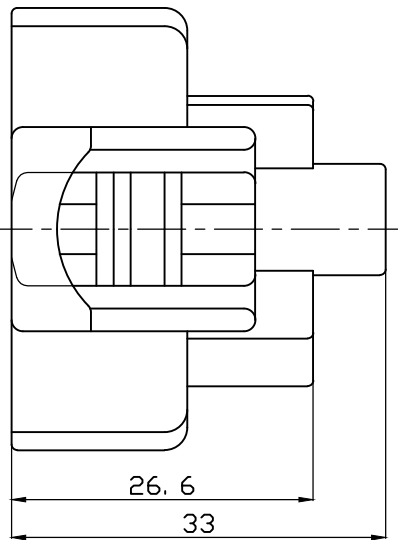

P	LTR	DESCRIPTION	DATE	DWN	APVD
	D2	REVISED	20JUL2020	VI	SPB

NOTES

- FOR CAP HOUSING (P/N: 85264)
- THIS PART MUST BE USED WITH DOUBLE LOCK PLATE (P/N: 85223)
- APPLY P/N 85263-1(EJ MKII + 15P PLUG HSG) AND 172745-1(SEAL RING FOR EJ MKII + 15P PLUG HSG) TO ASSEMBLY P/N 2-85262-1.

CUSTOMER PART NUMBER ( H 700 )	5	4	3	2	1	REMARK	NO	COLOR	MATERIAL	DESCRIPTION	PART. NO	REV	Q' TY
2-85262-5	1	1	1	1	1					SEAL RING FOR EJ MKII(+15Pos PLUG HSG	172745-1	A	1
2-85262-1				1	1					CLIP HSG FOR EJ MKII(+15Pos PLUG HSG	368121-1	□	
1-85262-5										CLIP HSG FOR EJ MKII(+15Pos PLUG HSG	85229-1	□	
1-85262-1										EJ MKII(+15Pos PLUG HSG	85263-5	C	1
85262-5										EJ MKII(+15Pos PLUG HSG	85263-1	C	1

OBSOLETE

SECTION A-A

TOLERANCES UNLESS OTHERWISE SPECIFIED:

0 <XX<10	± 0.2
10<XX<30	± 0.25
30<XX	± 0.3
ANGLES	± 3°

THIS DRAWING IS A CONTROLLED DOCUMENT.

DIMENSIONS:	TOLERANCES UNLESS OTHERWISE SPECIFIED:
mm	0 PLC ± -
	1 PLC ± -
	2 PLC ± -
	3 PLC ± -
	4 PLC ± -
	ANGLES ± -
MATERIAL	FINISH
SEE TABLE	-

DWN	JM JEON
CHK	JW JUNG
APVD	HG CHO
PRODUCT SPEC	-
APPLICATION SPEC	-
WEIGHT	0

070/250 15P PLUG ASS'Y  
ECONOSEAL J-MARKII CONN.

SIZE	CAGE CODE	DRAWING NO	RESTRICTED TO
A3	00779	C-85262	-
CUSTOMER DRAWING	SCALE	SHEET	REV
	1:1	1 OF 1	D2