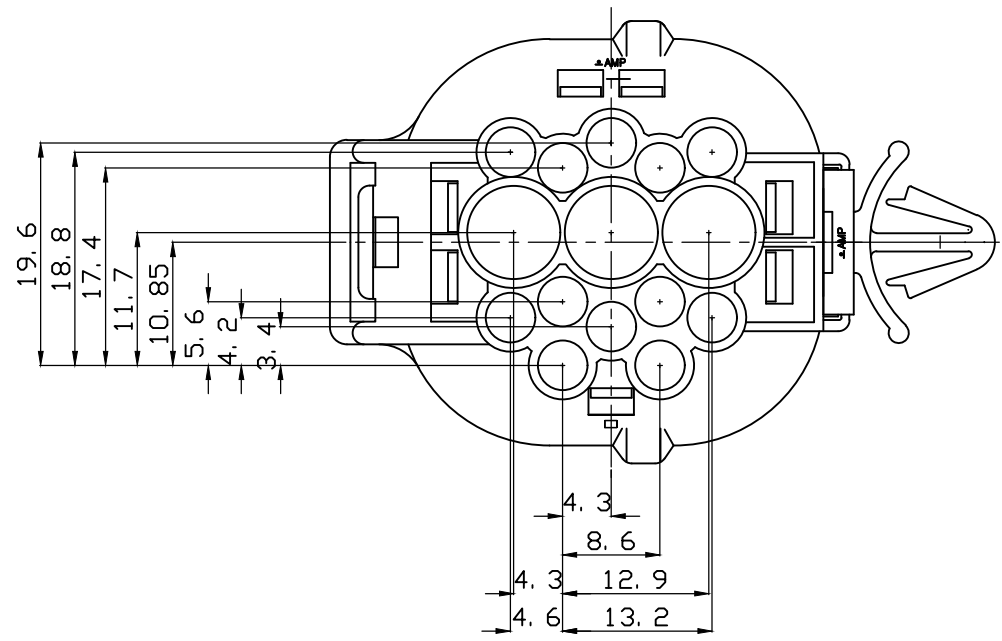

P	LTR	DESCRIPTION	DATE	DWN	APVD
	D2	REVISED	20JUL2020	VI	SPB

NOTES

- FOR CAP HOUSING (P/N: 85264)
- THIS PART MUST BE USED WITH DOUBLE LOCK PLATE (P/N: 85223)
- APPLY P/N 85263-1(EJ MKII + 15P PLUG HSG) AND 172745-1(SEAL RING FOR EJ MKII + 15P PLUG HSG) TO ASSEMBLY P/N 2-85262-1.

CUSTOMER PART NUMBER ( H 700 )	5	4	3	2	1	REMARK	NO	COLOR	MATERIAL	DESCRIPTION	PART. NO	REV	Q' TY
2-85262-5	1	1	1	1	1					SEAL RING FOR EJ MKII(+15Pos PLUG HSG	172745-1	A	1
2-85262-1				1	1					CLIP HSG FOR EJ MKII(+15Pos PLUG HSG	368121-1	□	
1-85262-5										CLIP HSG FOR EJ MKII(+15Pos PLUG HSG	85229-1	□	
1-85262-1										EJ MKII(+15Pos PLUG HSG	85263-5	C	1
85262-5										EJ MKII(+15Pos PLUG HSG	85263-1	C	1

OBSOLETE

SECTION A-A

TOLERANCES UNLESS OTHERWISE SPECIFIED:

0 <XX<10	± 0.2
10<XX<30	± 0.25
30<XX	± 0.3
ANGLES	± 3°

THIS DRAWING IS A CONTROLLED DOCUMENT.

DIMENSIONS:	TOLERANCES UNLESS OTHERWISE SPECIFIED:
mm	0 PLC ± -
	1 PLC ± -
	2 PLC ± -
	3 PLC ± -
	4 PLC ± -
	ANGLES ± -
MATERIAL	FINISH
SEE TABLE	-

DWN	JM JEON
CHK	JW JUNG
APVD	HG CHO
PRODUCT SPEC	-
APPLICATION SPEC	-
WEIGHT	0

070/250 15P PLUG ASS'Y  
ECONOSEAL J-MARKII CONN.

SIZE	CAGE CODE	DRAWING NO	RESTRICTED TO
A3	00779	C-85262	-
CUSTOMER DRAWING	SCALE	SHEET	REV
	1:1	1 OF 1	D2