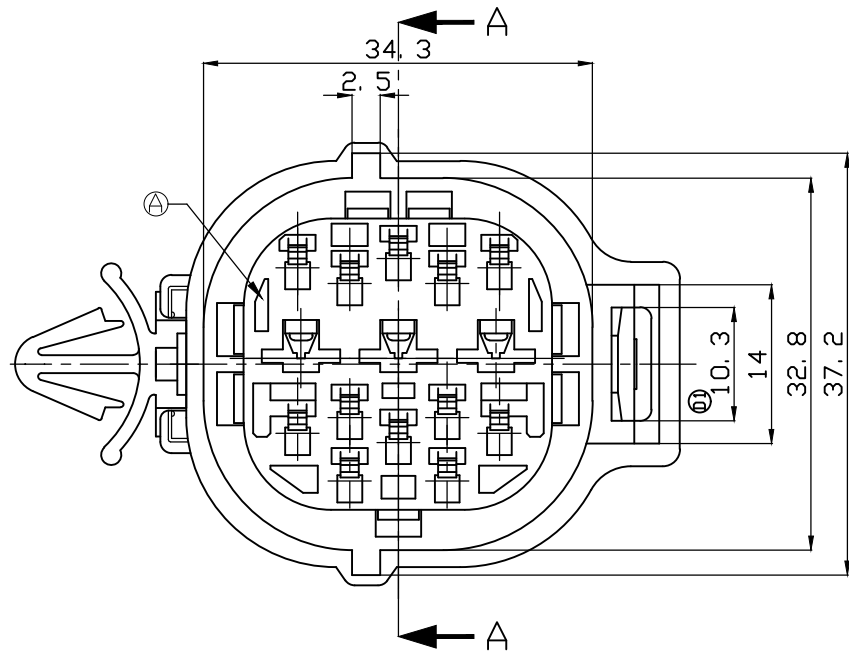

P	LTR	DESCRIPTION	DATE	DWN	APVD
	D2	REVISED	20JUL2020	VI	SPB

NOTES

- FOR CAP HOUSING (P/N: 85264)
- THIS PART MUST BE USED WITH DOUBLE LOCK PLATE (P/N: 85223)
- APPLY P/N 85263-1(EJ MKII + 15P PLUG HSG) AND 172745-1(SEAL RING FOR EJ MKII + 15P PLUG HSG) TO ASSEMBLY P/N 2-85262-1.

CUSTOMER PART NUMBER ( H 700 )	5	4	3	2	1	REMARK	NO	COLOR	MATERIAL	DESCRIPTION	PART. NO	REV	Q' TY
2-85262-5	1	1	1	1	1					SEAL RING FOR EJ MKII(+15Pos PLUG HSG	172745-1	A	1
2-85262-1				1	1					CLIP HSG FOR EJ MKII(+15Pos PLUG HSG	368121-1	□	
1-85262-5										CLIP HSG FOR EJ MKII(+15Pos PLUG HSG	85229-1	□	
1-85262-1										EJ MKII(+15Pos PLUG HSG	85263-5	C	1
85262-5										EJ MKII(+15Pos PLUG HSG	85263-1	C	1

OBSOLETE

SECTION A-A

TOLERANCES UNLESS OTHERWISE SPECIFIED:

0 <XX<10	± 0.2
10<XX<30	± 0.25
30<XX	± 0.3
ANGLES	± 3°

THIS DRAWING IS A CONTROLLED DOCUMENT.

DIMENSIONS:	TOLERANCES UNLESS OTHERWISE SPECIFIED:
mm	0 PLC ± -
	1 PLC ± -
	2 PLC ± -
	3 PLC ± -
	4 PLC ± -
	ANGLES ± -
MATERIAL	FINISH
SEE TABLE	-

DWN	JM JEON
CHK	JW JUNG
APVD	HG CHO
PRODUCT SPEC	-
APPLICATION SPEC	-
WEIGHT	0

070/250 15P PLUG ASS'Y  
ECONOSEAL J-MARKII CONN.

SIZE	CAGE CODE	DRAWING NO	RESTRICTED TO
A3	00779	C-85262	-
CUSTOMER DRAWING	SCALE	SHEET	REV
	1:1	1 OF 1	D2