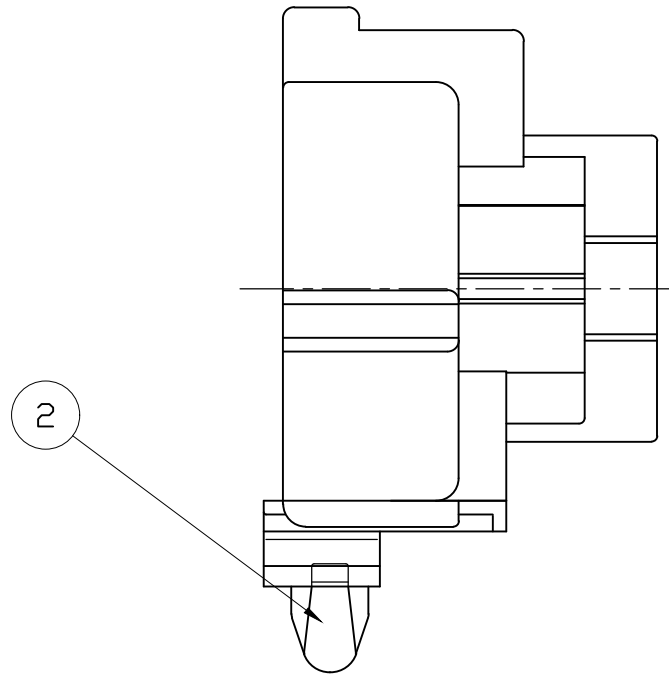

P	LTR	DESCRIPTION	DATE	DWN	APVD
	D2	REVISED	20JUL2020	VI	SPB

NOTES

- FOR CAP HOUSING (P/N: 85264)
- THIS PART MUST BE USED WITH DOUBLE LOCK PLATE (P/N: 85223)
- APPLY P/N 85263-1(EJ MKII + 15P PLUG HSG) AND 172745-1(SEAL RING FOR EJ MKII + 15P PLUG HSG) TO ASSEMBLY P/N 2-85262-1.

CUSTOMER PART NUMBER ( H 700 )	5	4	3	2	1	REMARK	NO	COLOR	MATERIAL	DESCRIPTION	PART. NO	REV	Q' TY
2-85262-5	1	1	1	1	1					SEAL RING FOR EJ MKII(+15Pos PLUG HSG	172745-1	A	1
2-85262-1				1	1					CLIP HSG FOR EJ MKII(+15Pos PLUG HSG	368121-1	□	
1-85262-5										CLIP HSG FOR EJ MKII(+15Pos PLUG HSG	85229-1	□	
1-85262-1										EJ MKII(+15Pos PLUG HSG	85263-5	C	1
85262-5										EJ MKII(+15Pos PLUG HSG	85263-1	C	1

OBSOLETE

SECTION A-A

TOLERANCES UNLESS OTHERWISE SPECIFIED:

0 <XX<10	± 0.2
10<XX<30	± 0.25
30<XX	± 0.3
ANGLES	± 3°

THIS DRAWING IS A CONTROLLED DOCUMENT.

DIMENSIONS:	TOLERANCES UNLESS OTHERWISE SPECIFIED:
mm	0 PLC ± -
	1 PLC ± -
	2 PLC ± -
	3 PLC ± -
	4 PLC ± -
	ANGLES ± -
MATERIAL	FINISH
SEE TABLE	-

DWN	JM JEON
CHK	JW JUNG
APVD	HG CHO
PRODUCT SPEC	-
APPLICATION SPEC	-
WEIGHT	0

070/250 15P PLUG ASS'Y  
ECONOSEAL J-MARKII CONN.

SIZE	CAGE CODE	DRAWING NO	RESTRICTED TO
A3	00779	C-85262	-
CUSTOMER DRAWING	SCALE	SHEET	REV
	1:1	1 OF 1	D2