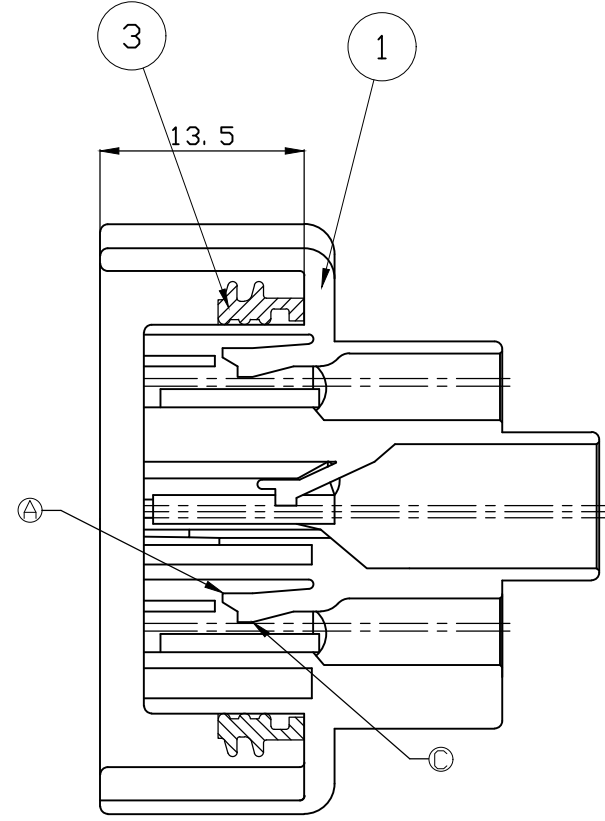

P	LTR	DESCRIPTION	DATE	DWN	APVD
	D2	REVISED	20JUL2020	VI	SPB

NOTES

- FOR CAP HOUSING (P/N: 85264)
- THIS PART MUST BE USED WITH DOUBLE LOCK PLATE (P/N: 85223)
- APPLY P/N 85263-1(EJ MKII + 15P PLUG HSG) AND 172745-1(SEAL RING FOR EJ MKII + 15P PLUG HSG) TO ASSEMBLY P/N 2-85262-1.

CUSTOMER PART NUMBER ( H 700 )	5	4	3	2	1	REMARK	NO	COLOR	MATERIAL	DESCRIPTION	PART. NO	REV	Q' TY
2-85262-5	1	1	1	1	1					SEAL RING FOR EJ MKII(+15Pos PLUG HSG	172745-1	A	1
2-85262-1				1	1					CLIP HSG FOR EJ MKII(+15Pos PLUG HSG	368121-1	□	
1-85262-5										CLIP HSG FOR EJ MKII(+15Pos PLUG HSG	85229-1	□	
1-85262-1										EJ MKII(+15Pos PLUG HSG	85263-5	C	1
85262-5										EJ MKII(+15Pos PLUG HSG	85263-1	C	1

OBSOLETE

SECTION A-A

TOLERANCES UNLESS OTHERWISE SPECIFIED:

0 <XX<10	± 0.2
10<XX<30	± 0.25
30<XX	± 0.3
ANGLES	± 3°

THIS DRAWING IS A CONTROLLED DOCUMENT.

DIMENSIONS:	TOLERANCES UNLESS OTHERWISE SPECIFIED:
mm	0 PLC ± -
	1 PLC ± -
	2 PLC ± -
	3 PLC ± -
	4 PLC ± -
	ANGLES ± -
MATERIAL	FINISH
SEE TABLE	-

DWN	JM JEON
CHK	JW JUNG
APVD	HG CHO
PRODUCT SPEC	-
APPLICATION SPEC	-
WEIGHT	0

070/250 15P PLUG ASS'Y  
ECONOSEAL J-MARKII CONN.

SIZE	CAGE CODE	DRAWING NO	RESTRICTED TO
A3	00779	C-85262	-
CUSTOMER DRAWING	SCALE	SHEET	REV
	1:1	1 OF 1	D2