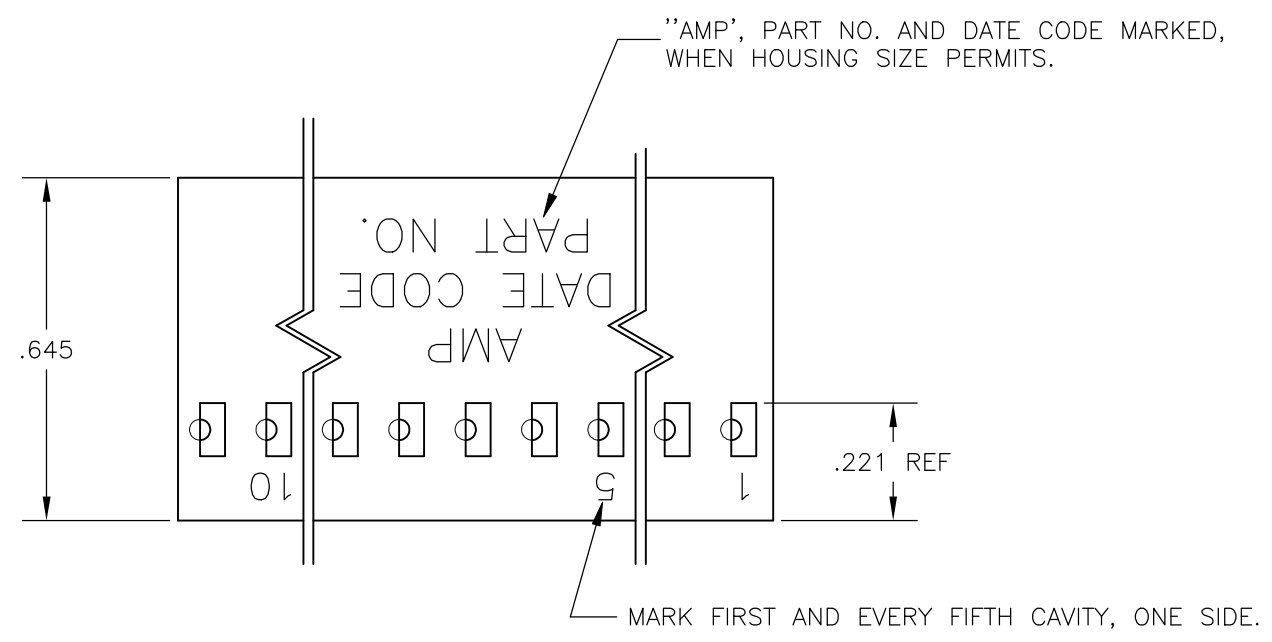

REVISIONS					
P	LTR	DESCRIPTION	DATE	DWN	APVD
L1		REVISED PER ECO-09-020932	08SEP09	KK	AEG
M		REVISED PER ECO-18-000976	13APR2018	RS	JO

- 1 CAVITY LOCATION DIMENSIONS INCREASE IN INCREMENTS OF .125 TOLERANCES NON-CUMULATIVE.
- 2 USE EXTRACTION TOOL 91052-2 TO REMOVE RECEPTACLE CONTACTS.
- 3 OBSOLETE PARTS: OBSOLETE CIS STREAMLINING PER D.RENAUD/D.SINISI

OBSOLETE	1.610	.750	.750	13	1-86402-7
OBSOLETE	1.360	.625	.625	11	1-86402-6
OBSOLETE	3.485	1.625	1.750	28	1-86402-5
SUPERSEDED BY 1-86401-4	.735	.250	.375	6	1-86402-4
OBSOLETE	2.985	1.375	1.500	24	1-86402-3
OBSOLETE	2.235	1.000	1.125	18	1-86402-2
OBSOLETE	2.110	.875	1.125	17	1-86402-1
OBSOLETE	1.985	.875	1.000	16	1-86402-0
3 OBSOLETE	.360	.125	.125	3	86402-9
SUPERSEDED BY 86401-8	1.235	.500	.625	10	86402-8
OBSOLETE	1.735	.750	.875	14	86402-7
3 OBSOLETE	.610	.250	.250	5	86402-6
	.235	.125	-	2	86402-5
	1.485	.625	.750	12	86402-4
OBSOLETE	.985	.375	.500	8	86402-3
OBSOLETE	.485	.125	.250	4	86402-2
	2.485	1.125	1.250	20	86402-1
	C	B	A	NO OF POS	PART NUMBER (MARKED)

THIS DRAWING IS A CONTROLLED DOCUMENT.

DWN 14SEP89 BOB BOLES BG
 CHK 23OCT89 J. GESFORD
 APVD 23OCT89 J. GESFORD

TE Connectivity Ltd.

CONNECTOR, CRIMP SNAP-IN, MOD IV, SINGLE ROW, .125 CENTERS.

PRODUCT SPEC
 APPLICATION SPEC

SIZE A2 CAGE CODE - DRAWING NO C-86402 RESTRICTED TO -

MATERIAL GLASS FILLED NYLON COLOR-BLACK FINISH - WEIGHT -

CUSTOMER DRAWING SCALE 4:1 SHEET 1 of 1 REV M

X-ON Electronics

Largest Supplier of Electrical and Electronic Components