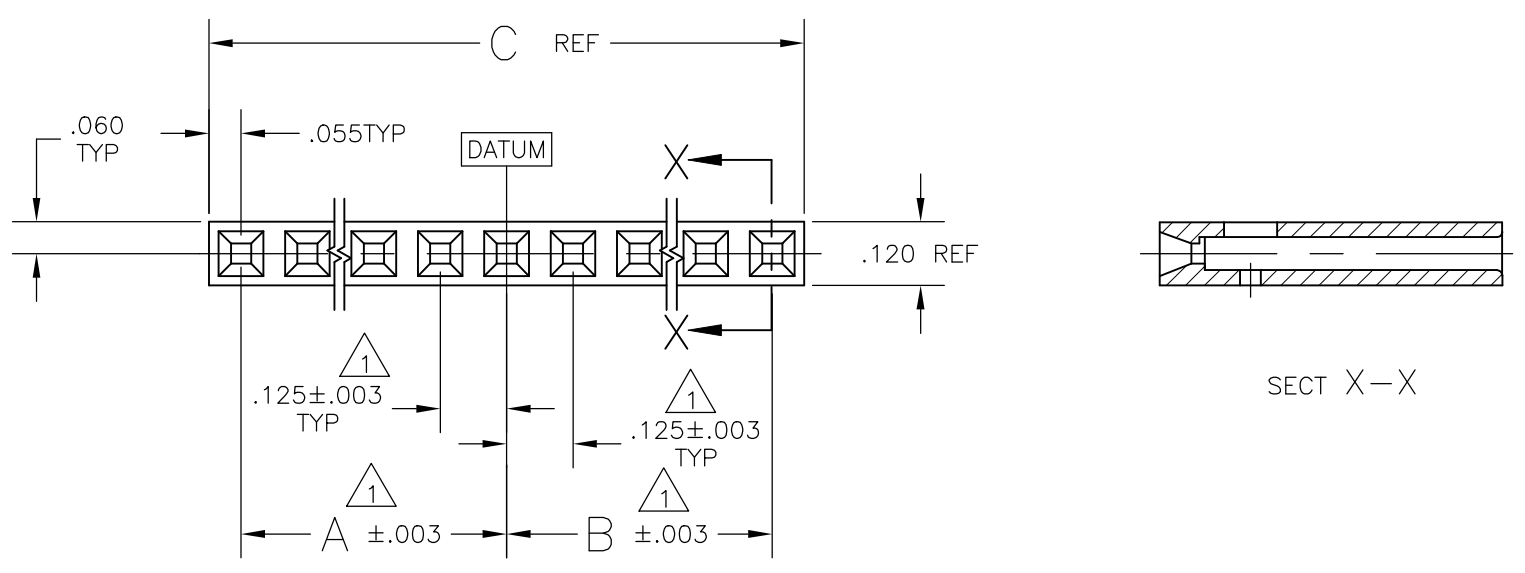

REVISIONS					
P	LTR	DESCRIPTION	DATE	DWN	APVD
L1		REVISED PER ECO-09-020932	08SEP09	KK	AEG
M		REVISED PER ECO-18-000976	13APR2018	RS	JO

- 1 CAVITY LOCATION DIMENSIONS INCREASE IN INCREMENTS OF .125 TOLERANCES NON-CUMULATIVE.
- 2 USE EXTRACTION TOOL 91052-2 TO REMOVE RECEPTACLE CONTACTS.
- 3 OBSOLETE PARTS: OBSOLETE CIS STREAMLINING PER D.RENAUD/D.SINISI

OBSOLETE	1.610	.750	.750	13	1-86402-7
OBSOLETE	1.360	.625	.625	11	1-86402-6
OBSOLETE	3.485	1.625	1.750	28	1-86402-5
SUPERSEDED BY 1-86401-4	.735	.250	.375	6	1-86402-4
OBSOLETE	2.985	1.375	1.500	24	1-86402-3
OBSOLETE	2.235	1.000	1.125	18	1-86402-2
OBSOLETE	2.110	.875	1.125	17	1-86402-1
OBSOLETE	1.985	.875	1.000	16	1-86402-0
3 OBSOLETE	.360	.125	.125	3	86402-9
SUPERSEDED BY 86401-8	1.235	.500	.625	10	86402-8
OBSOLETE	1.735	.750	.875	14	86402-7
3 OBSOLETE	.610	.250	.250	5	86402-6
	.235	.125	-	2	86402-5
	1.485	.625	.750	12	86402-4
OBSOLETE	.985	.375	.500	8	86402-3
OBSOLETE	.485	.125	.250	4	86402-2
	2.485	1.125	1.250	20	86402-1
	C	B	A	NO OF POS	PART NUMBER (MARKED)

THIS DRAWING IS A CONTROLLED DOCUMENT.

DWN 14SEP89 BOB BOLES BG
 CHK 23OCT89 J. GESFORD
 APVD 23OCT89 J. GESFORD

TE Connectivity Ltd.

CONNECTOR, CRIMP SNAP-IN, MOD IV, SINGLE ROW, .125 CENTERS.

PRODUCT SPEC
 APPLICATION SPEC

SIZE A2 CAGE CODE - DRAWING NO C-86402 RESTRICTED TO -

MATERIAL GLASS FILLED NYLON COLOR-BLACK FINISH - WEIGHT -

CUSTOMER DRAWING SCALE 4:1 SHEET 1 of 1 REV M

X-ON Electronics

Largest Supplier of Electrical and Electronic Components