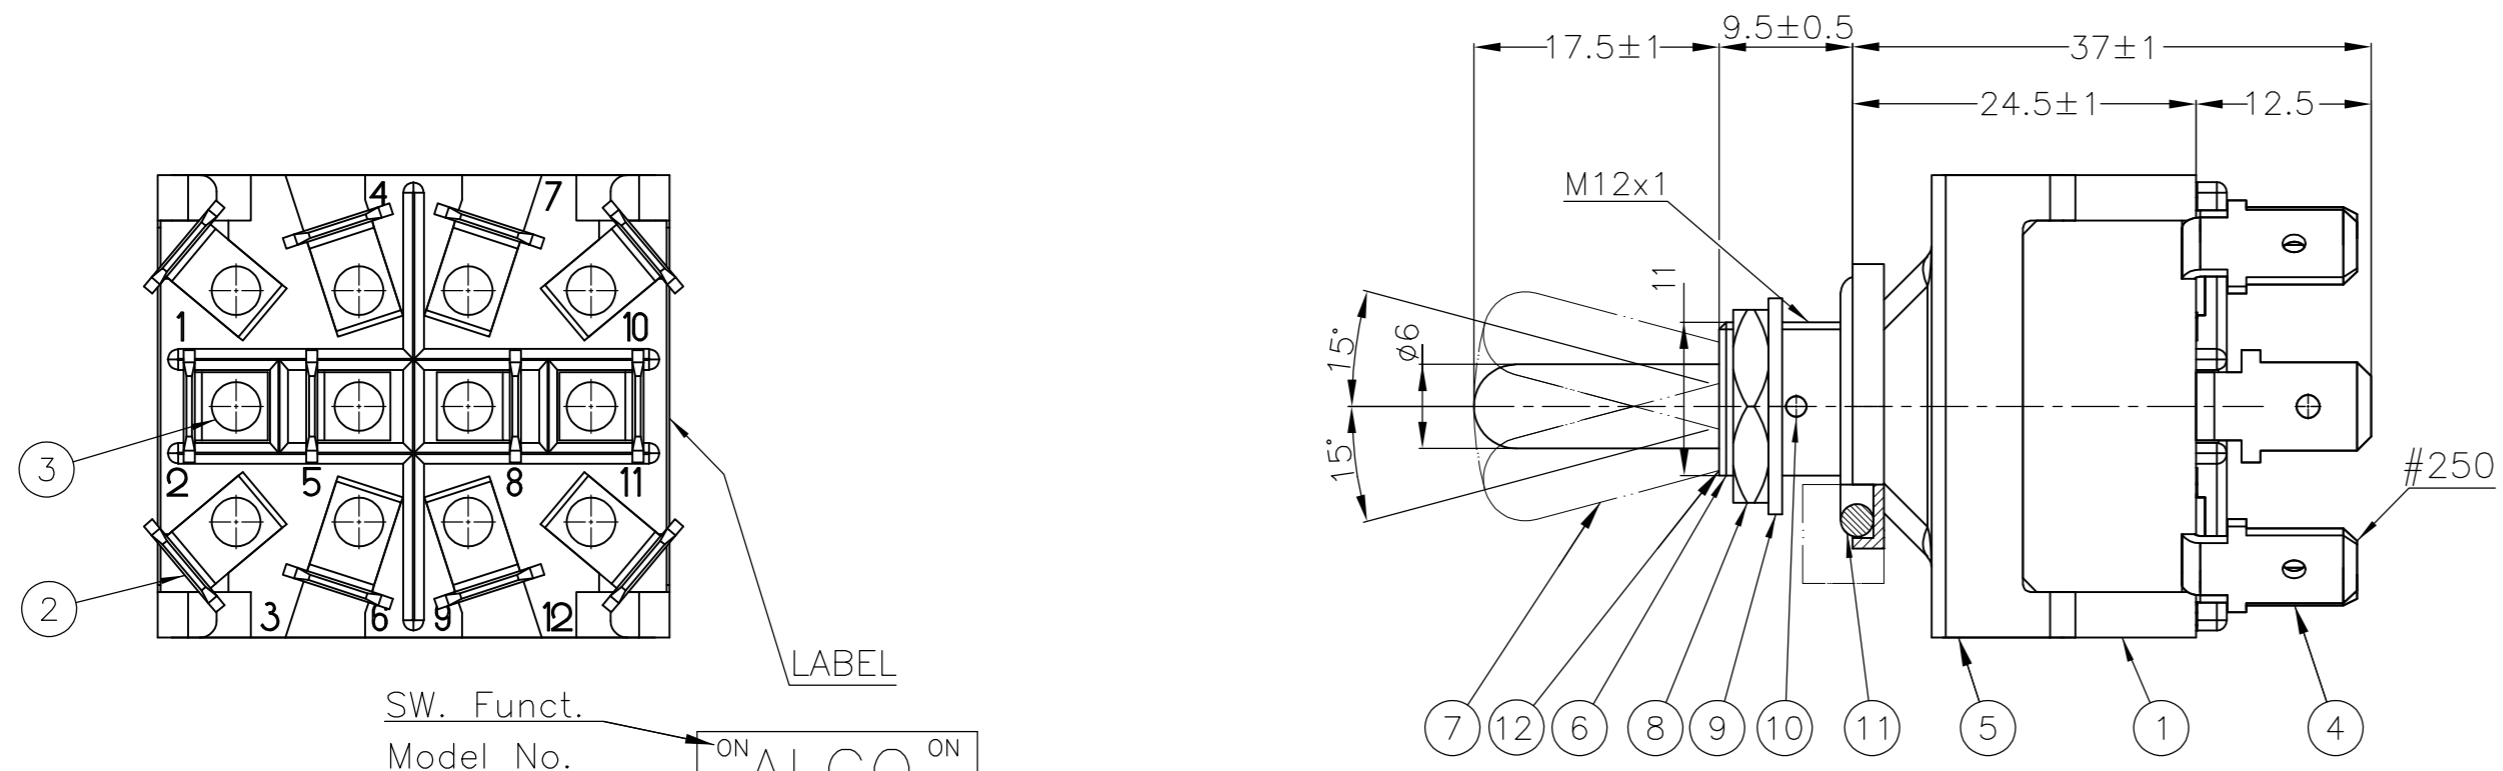

LOC		DIST		REVISIONS			
P	LTR	DESCRIPTION	DATE	DWN	APVD		
B		REVISED PER ECO-13-015855	12OCT2013	KH	RH		

- 1 OPERATING TEMPERATURE -20°C TO +70°C
- 2 OPERATING FORCE MAX 29,4N
- 3 ALL MATERIALS AND FINISHES COMPLY WITH ROHS DIRECTIVE

TE PN	Part	ON	NONE	ON
8-6437630-1	A4TN15W04	ON	NONE	ON
8-6437630-2	A4TP15W04	ON	OFF	ON
8-6437630-3	A4TR15W04	ON	NONE	(ON)
8-6437630-4	A4TS15W04	(ON)	NONE	(ON)

(ON) : momentary action
 OFF : mechanical position without electrical connection
 NONE : no mechanical position

THIS DRAWING IS A CONTROLLED DOCUMENT. 10SEP2007

DWN WEIDEN
 CHK -
 APVD -
 PRODUCT SPEC -
 APPLICATION SPEC -

TE Connectivity
 POWER TOGGLE SWITCH QUAD POLE
 PANEL MOUNTING WATERTIGHT

SIZE A2 CAGE CODE 00779 DRAWING NO. C=1968504 RESTRICTED TO -
 WEIGHT -
 CUSTOMER DRAWING SCALE 1:1 SHEET 1 of 1 REV B