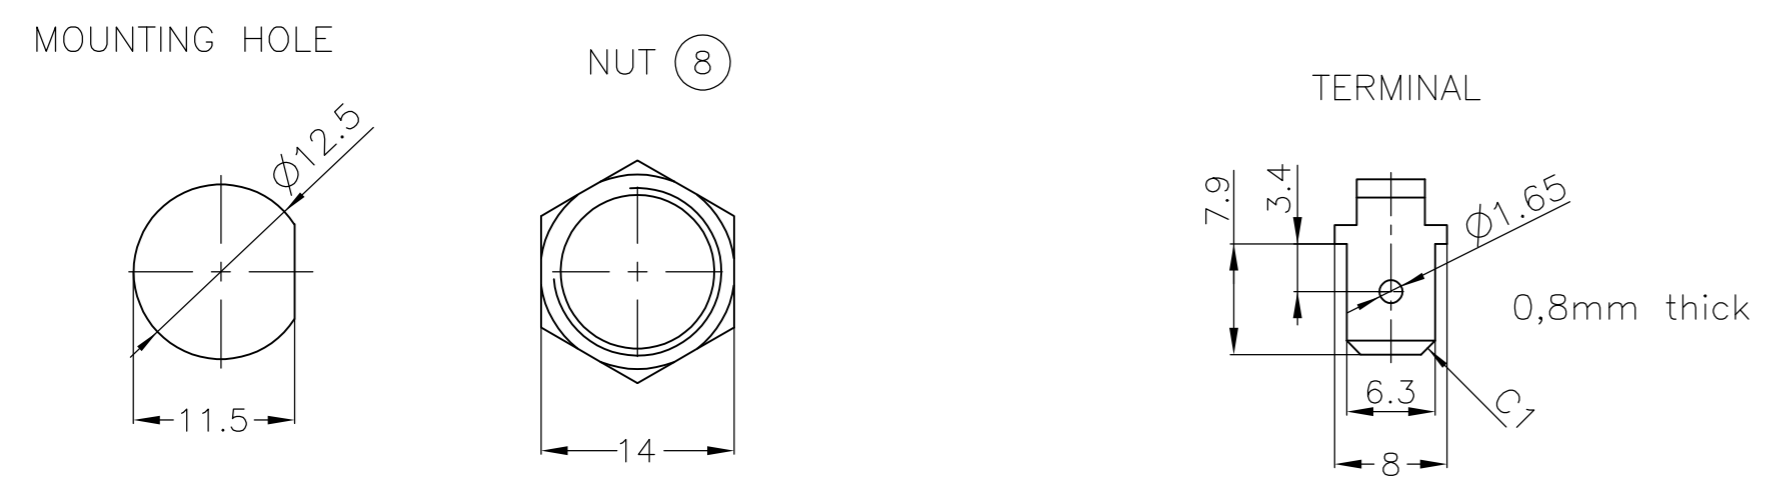

LOC		DIST		REVISIONS			
P	LTR	DESCRIPTION	DATE	DWN	APVD		
B		REVISED PER ECO-13-015855	12OCT2013	KH	RH		

- 1 OPERATING TEMPERATURE -20°C TO +70°C
- 2 OPERATING FORCE MAX 29,4N
- 3 ALL MATERIALS AND FINISHES COMPLY WITH ROHS DIRECTIVE

THIS DRAWING IS A CONTROLLED DOCUMENT. 10SEP2007

DWN WEIDEN
 CHK -
 APVD -
 PRODUCT SPEC -
 APPLICATION SPEC -

TE Connectivity
 POWER TOGGLE SWITCH QUAD POLE
 PANEL MOUNTING WATERTIGHT

SIZE A2 CAGE CODE 00779 DRAWING NO. C=1968504 RESTRICTED TO -
 WEIGHT -
 CUSTOMER DRAWING SCALE 1:1 SHEET 1 of 1 REV B