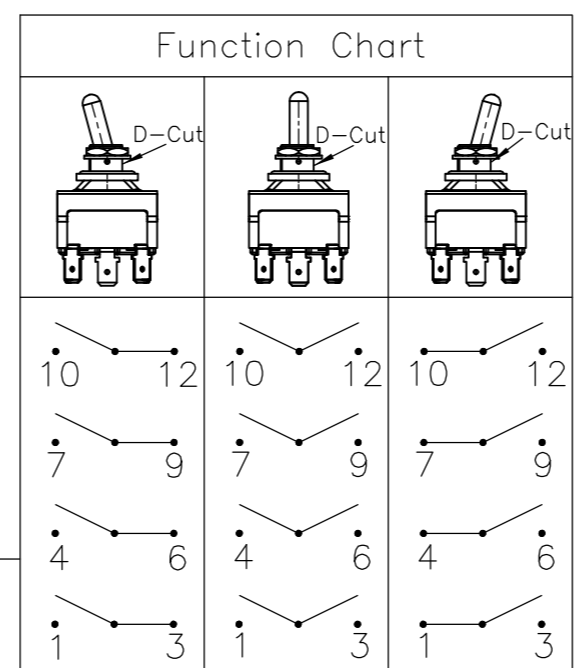

LOC		DIST		REVISIONS			
P	LTR	DESCRIPTION	DATE	DWN	APVD		
B		REVISED PER ECO-13-015855	12OCT2013	KH	RH		

- 1 OPERATING TEMPERATURE -20°C TO +70°C
- 2 OPERATING FORCE MAX 29,4N
- 3 ALL MATERIALS AND FINISHES COMPLY WITH ROHS DIRECTIVE

TE PN	Part	ON	NONE	ON
8-6437630-1	A4TN15W04	ON	NONE	ON
8-6437630-2	A4TP15W04	ON	OFF	ON
8-6437630-3	A4TR15W04	ON	NONE	(ON)
8-6437630-4	A4TS15W04	(ON)	NONE	(ON)

(ON) : momentary action
 OFF : mechanical position without electrical connection
 NONE : no mechanical position

THIS DRAWING IS A CONTROLLED DOCUMENT. 10SEP2007

DWN WEIDEN
 CHK -
 APVD -
 PRODUCT SPEC -
 APPLICATION SPEC -

TE Connectivity
 POWER TOGGLE SWITCH QUAD POLE
 PANEL MOUNTING WATERTIGHT

SIZE A2 CAGE CODE 00779 DRAWING NO. C=1968504 RESTRICTED TO -
 WEIGHT -
 CUSTOMER DRAWING SCALE 1:1 SHEET 1 of 1 REV B