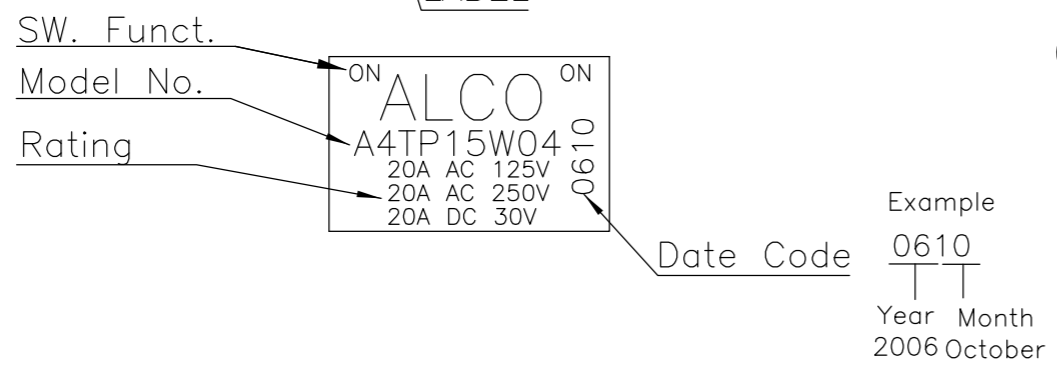

LOC		DIST		REVISIONS			
P	LTR	DESCRIPTION	DATE	DWN	APVD		
B		REVISED PER ECO-13-015855	12OCT2013	KH	RH		

- 1 OPERATING TEMPERATURE -20°C TO +70°C
- 2 OPERATING FORCE MAX 29,4N
- 3 ALL MATERIALS AND FINISHES COMPLY WITH ROHS DIRECTIVE