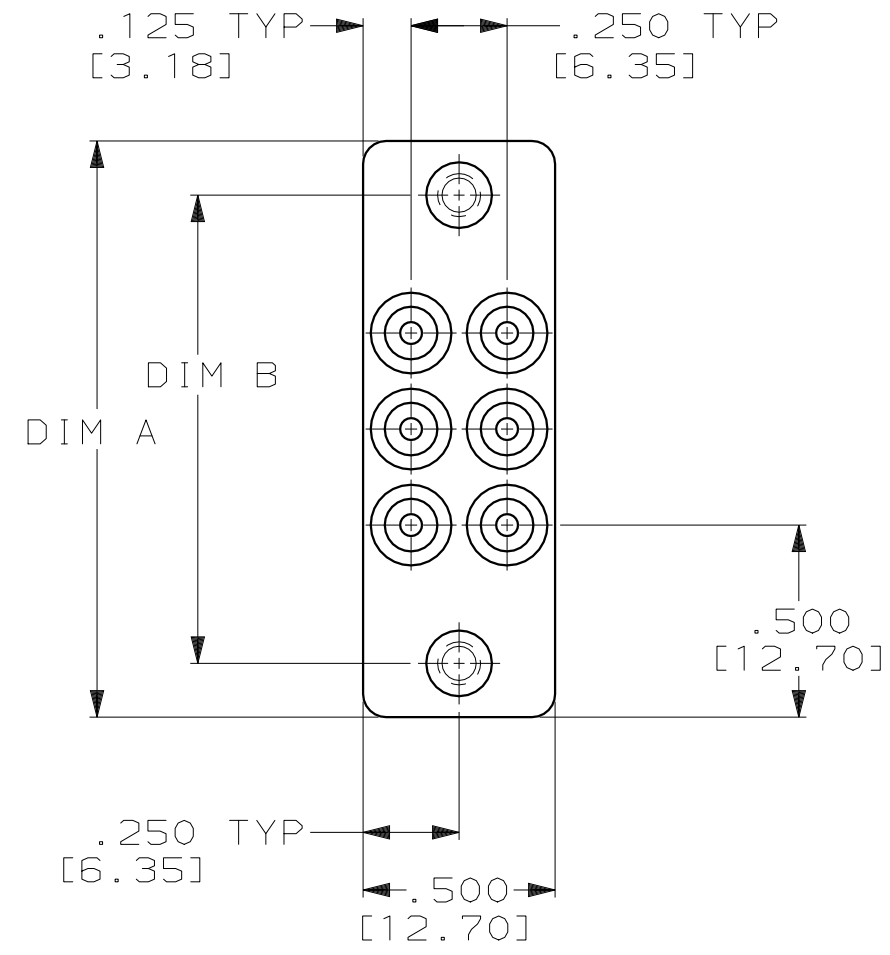

.750 [19.05]	1.219 [30.96]	1.500 [38.10]	6	867779-3
.500 [12.70]	.969 [24.61]	1.250 [31.75]	4	867779-2
.250 [6.35]	.719 [18.26]	1.000 [25.40]	2	867779-1
C	B	A	NO OF POSN	PART NUMBER

THIS DRAWING IS A CONTROLLED DOCUMENT.		DWN C.C. THOMAS 8-9-96	tyco Electronics	TYCO Electronics Harrisburg, PA 17105-3608		AMP
DIMENSIONS: INCHES [mm]		CHK D.EABY 8-9-96		NAME		
TOLERANCES UNLESS OTHERWISE SPECIFIED:		APVD D.EABY 8-9-96	SOCKET HOUSING, LGH			
0 PLC ±-		PRODUCT SPEC	-			
1 PLC ±-		APPLICATION SPEC	-			
2 PLC ±.01 [0.3]		WEIGHT	-			
3 PLC ±.005 [0.13]		SIZE A3 CAGE CODE 00779 DRAWING NO C-867779				
4 PLC ±-		SCALE 2:1 SHEET 1 OF 1 REV A				
ANGLES ±-		CUSTOMER DRAWING				
FINISH -						
MATERIAL POLYESTER MLDG. CMPD.						