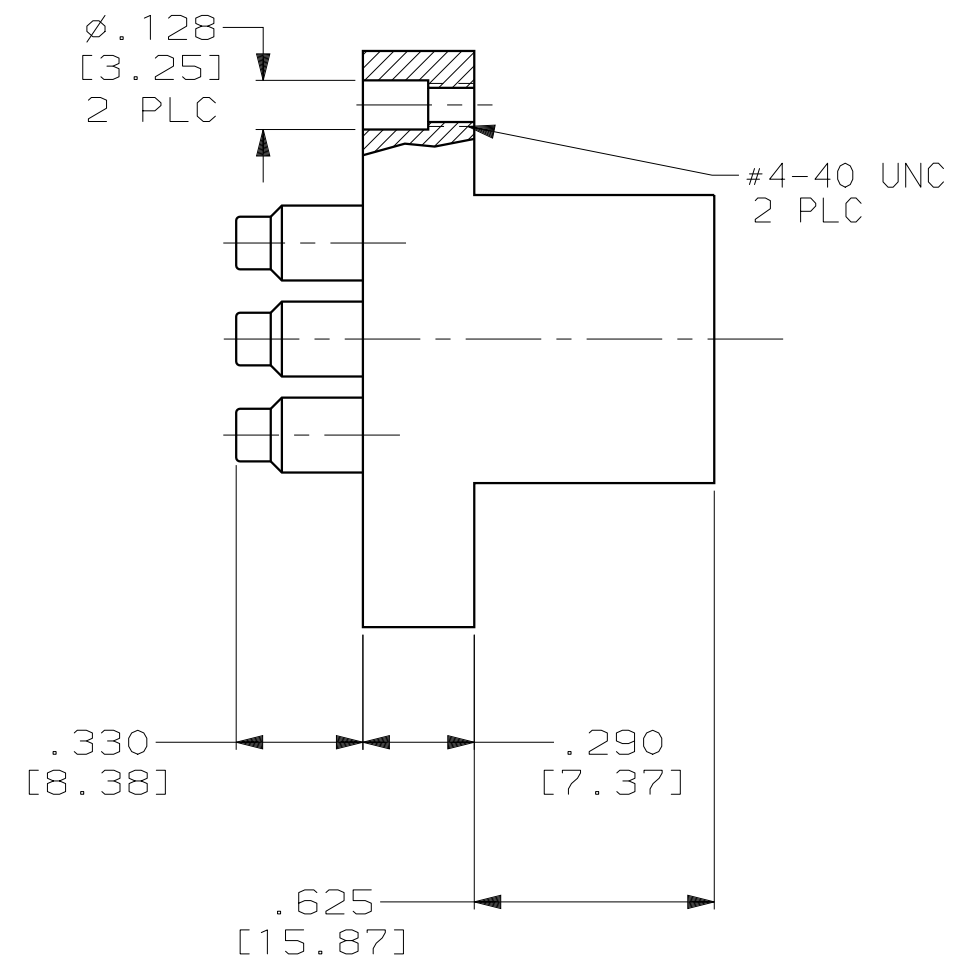

.750 [19.05]	1.219 [30.96]	1.500 [38.10]	6	867779-3
.500 [12.70]	.969 [24.61]	1.250 [31.75]	4	867779-2
.250 [6.35]	.719 [18.26]	1.000 [25.40]	2	867779-1
C	B	A	NO OF POSN	PART NUMBER

THIS DRAWING IS A CONTROLLED DOCUMENT.		DWN C.C. THOMAS 8-9-96	tyco Electronics	TYCO Electronics Harrisburg, PA 17105-3608		AMP
DIMENSIONS: INCHES [mm]		CHK D.EABY 8-9-96		NAME		
TOLERANCES UNLESS OTHERWISE SPECIFIED:		APVD D.EABY 8-9-96	SOCKET HOUSING, LGH			
0 PLC ±-		PRODUCT SPEC	-			
1 PLC ±-		APPLICATION SPEC	-			
2 PLC ±.01 [0.3]		WEIGHT	-			
3 PLC ±.005 [0.13]		SIZE A3 CAGE CODE 00779 DRAWING NO C-867779				
4 PLC ±-		SCALE 2:1 SHEET 1 OF 1 REV A				
ANGLES ±-		CUSTOMER DRAWING				
FINISH -						
MATERIAL POLYESTER MLDG. CMPD.						