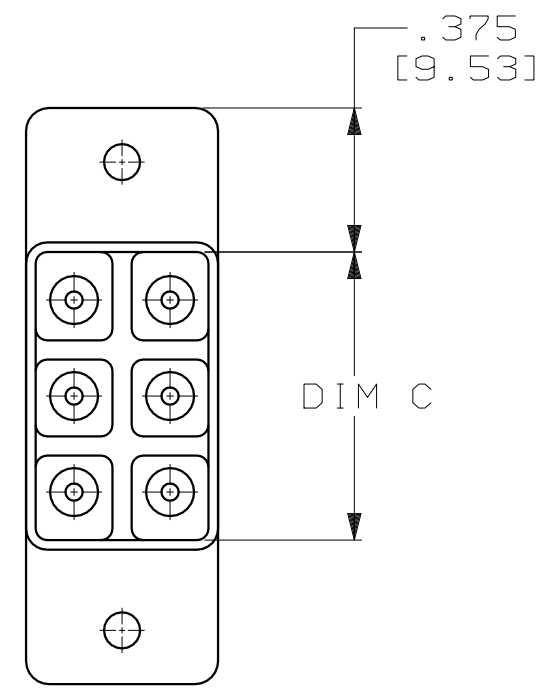

.750 [19.05]	1.219 [30.96]	1.500 [38.10]	6	867779-3
.500 [12.70]	.969 [24.61]	1.250 [31.75]	4	867779-2
.250 [6.35]	.719 [18.26]	1.000 [25.40]	2	867779-1
C	B	A	NO OF POSN	PART NUMBER

THIS DRAWING IS A CONTROLLED DOCUMENT.		DWN C.C. THOMAS 8-9-96	tyco Electronics	TYCO Electronics Harrisburg, PA 17105-3608		AMP
DIMENSIONS: INCHES [mm]		CHK D.EABY 8-9-96		NAME		
TOLERANCES UNLESS OTHERWISE SPECIFIED:		APVD D.EABY 8-9-96	SOCKET HOUSING, LGH			
0 PLC ±-		PRODUCT SPEC	-			
1 PLC ±-		APPLICATION SPEC	-			
2 PLC ±.01 [0.3]		WEIGHT	-			
3 PLC ±.005 [0.13]		SIZE A3 CAGE CODE 00779 DRAWING NO C-867779				
4 PLC ±-		SCALE 2:1 SHEET 1 OF 1 REV A				
ANGLES ±-		CUSTOMER DRAWING				
FINISH -						
MATERIAL POLYESTER MLDG. CMPD.						