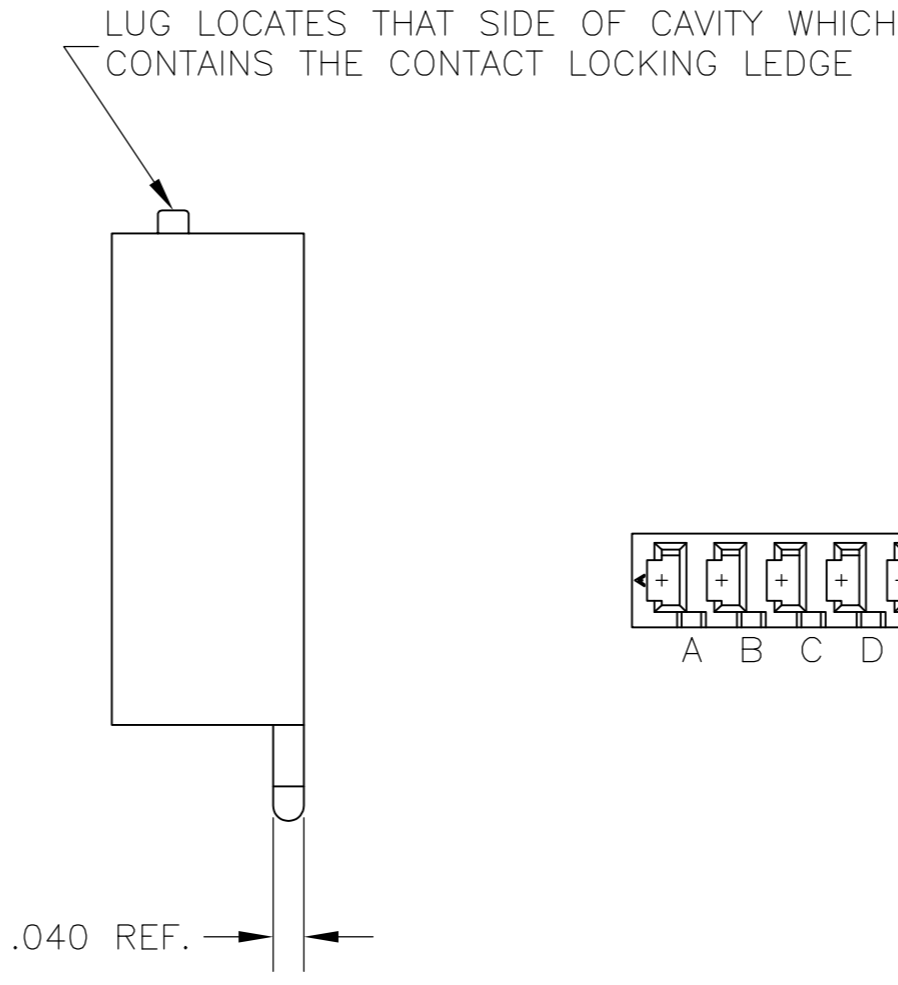

THIS DRAWING IS UNPUBLISHED. RELEASED FOR PUBLICATION
© COPYRIGHT - By - ALL RIGHTS RESERVED.

LOC	DIST	REVISIONS			
P	LTR	DESCRIPTION	DATE	DWN	APVD
AD	39	K2	REVISED PER ECO-11-004820	11MAR11	RK HMR

KEY LOCATIONS (REF ONLY)