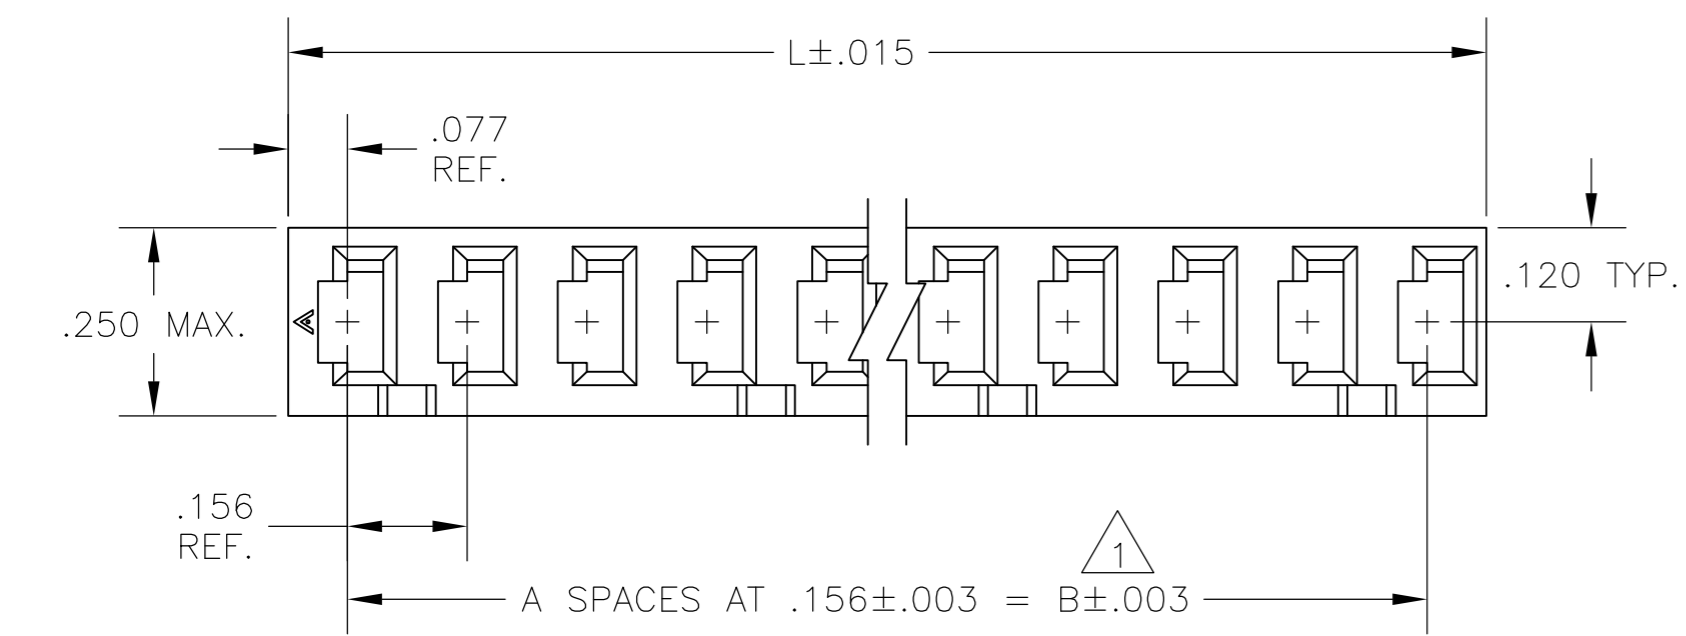

KEY LOCATIONS (REF ONLY)

2	OBSOLETE	A,C,E,H,K,M,Q,S,U,W,Y	3.900	3.744	24	11	25	-2=87159-4
	OBSOLETE	A,C,E,G,J,L,N,Q,S,U,W,Y	3.744	3.588	23	12	24	2- -3
	OBSOLETE	A,D,G,K,N,R,U,X	3.588	3.432	22	8	23	2- -2
	OBSOLETE	A,C,E,G,J,L,N,Q,S,U,W	3.432	3.276	21	11	22	2- -1
	OBSOLETE	A,D,G,K,N,R,U	3.276	3.120	20	7	21	2- -0
2	OBSOLETE	A,C,E,G,J,L,N,Q,S,U	3.120	2.964	19	10	20	1- -9
	OBSOLETE	B,D,F,J,L,N,Q,S	2.964	2.808	18	8	19	1- -8
	OBSOLETE	A,D,F,J,P,S	2.808	2.652	17	6	18	1- -7
	OBSOLETE	A,D,G,K,N,R	2.652	2.496	16	6	17	1- -6
	OBSOLETE	A,C,E,G,J,L,N,Q	2.496	2.340	15	8	16	1- -5
	OBSOLETE	A,D,G,K,N	2.340	2.184	14	5	15	1- -4
	OBSOLETE	A,C,E,G,J,L,N	2.184	2.028	13	7	14	1- -3
	OBSOLETE	A,C,E,G,J,L	1.872	1.716	11	6	12	1- -2
	OBSOLETE	A,D,G,K	1.716	1.560	10	4	11	1- -1
	OBSOLETE	A,C,E,G,J	1.560	1.404	9	5	10	1- -0
2	OBSOLETE	A,D,G	1.404	1.248	8	3	9	-9
	OBSOLETE	A,C,E,G	1.248	1.092	7	4	8	-8
	OBSOLETE	A,C,E	1.092	.936	6	3	7	-7
	OBSOLETE	A,C,E	.936	.780	5	3	6	-6
	OBSOLETE	A,C	.624	.468	3	2	4	-5
	OBSOLETE	A	.468	.312	2	1	3	-4
	OBSOLETE	A	.312	.156	1	1	2	-3
	OBSOLETE	A,D,J,M,	2.028	1.872	12	4	13	-2
	OBSOLETE	A,D	.780	.624	4	2	5	87159-1
	KEY LOCATIONS			L	B	A	NO OF KEYS	NO OF POS

- 1 TOLERANCE NON CUMULATIVE
- 2 OBSOLETE PARTS: OBSOLETE CIS STREAMLINING PER D.RENAUD/D.SINISI

THIS DRAWING IS A CONTROLLED DOCUMENT.

DWN	S. SHUEY	8-7-93
CHK	S. SHUEY	8-7-93
APVD	S. SHUEY	8-7-93

TE Connectivity

HOUSING, MOD I, .156 CL.
SINGLE ROW, CRIMP SNAP IN,
KEYED

108-25016
114-25000

SIZE A2 CAGE CODE 00779 DRAWING NO C=87159 RESTRICTED TO -

SCALE 4:1 SHEET 1 OF 1 REV K2

X-ON Electronics

Largest Supplier of Electrical and Electronic Components