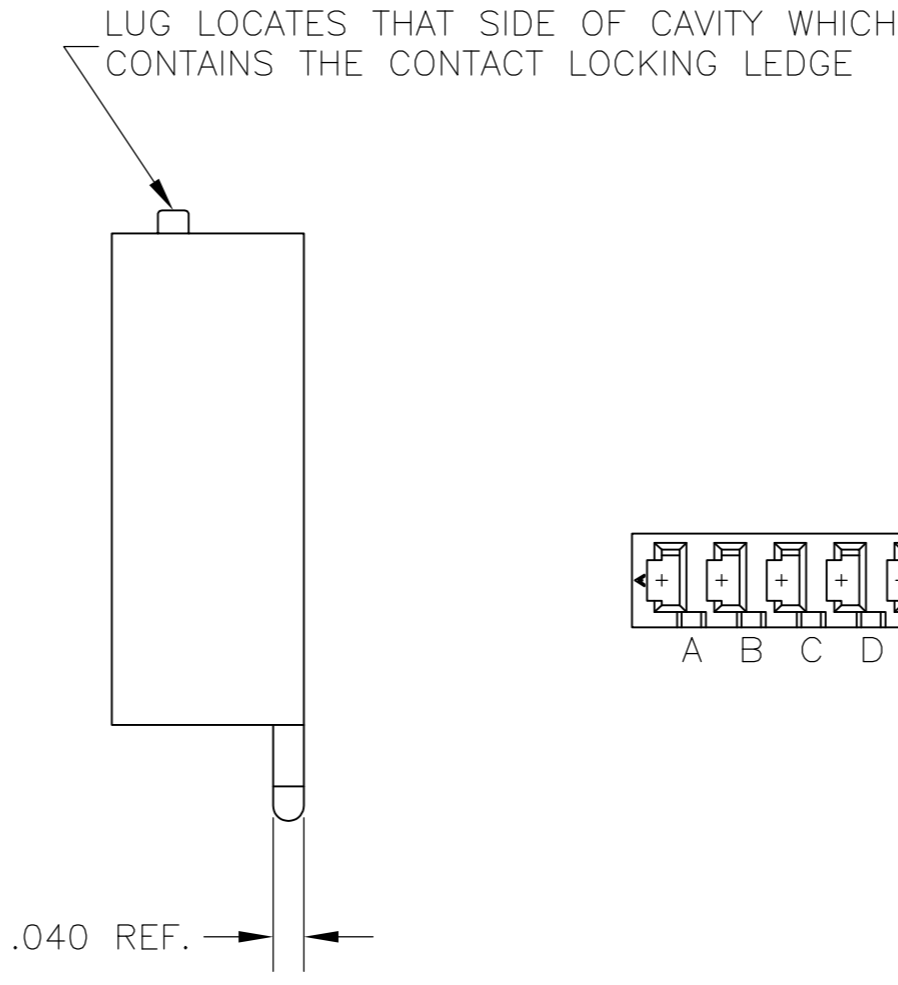

KEY LOCATIONS (REF ONLY)

2	OBSOLETE	A,C,E,H,K,M,Q,S,U,W,Y	3.900	3.744	24	11	25	-2=87159-4
	OBSOLETE	A,C,E,G,J,L,N,Q,S,U,W,Y	3.744	3.588	23	12	24	2- -3
	OBSOLETE	A,D,G,K,N,R,U,X	3.588	3.432	22	8	23	2- -2
	OBSOLETE	A,C,E,G,J,L,N,Q,S,U,W	3.432	3.276	21	11	22	2- -1
	OBSOLETE	A,D,G,K,N,R,U	3.276	3.120	20	7	21	2- -0
2	OBSOLETE	A,C,E,G,J,L,N,Q,S,U	3.120	2.964	19	10	20	1- -9
	OBSOLETE	B,D,F,J,L,N,Q,S	2.964	2.808	18	8	19	1- -8
	OBSOLETE	A,D,F,J,P,S	2.808	2.652	17	6	18	1- -7
	OBSOLETE	A,D,G,K,N,R	2.652	2.496	16	6	17	1- -6
	OBSOLETE	A,C,E,G,J,L,N,Q	2.496	2.340	15	8	16	1- -5
	OBSOLETE	A,D,G,K,N	2.340	2.184	14	5	15	1- -4
	OBSOLETE	A,C,E,G,J,L,N	2.184	2.028	13	7	14	1- -3
	OBSOLETE	A,C,E,G,J,L	1.872	1.716	11	6	12	1- -2
	OBSOLETE	A,D,G,K	1.716	1.560	10	4	11	1- -1
	OBSOLETE	A,C,E,G,J	1.560	1.404	9	5	10	1- -0
2	OBSOLETE	A,D,G	1.404	1.248	8	3	9	-9
	OBSOLETE	A,C,E,G	1.248	1.092	7	4	8	-8
	OBSOLETE	A,C,E	1.092	.936	6	3	7	-7
	OBSOLETE	A,C,E	.936	.780	5	3	6	-6
	OBSOLETE	A,C	.624	.468	3	2	4	-5
	OBSOLETE	A	.468	.312	2	1	3	-4
	OBSOLETE	A	.312	.156	1	1	2	-3
	OBSOLETE	A,D,J,M,	2.028	1.872	12	4	13	-2
	OBSOLETE	A,D	.780	.624	4	2	5	87159-1
	KEY LOCATIONS			L	B	A	NO OF KEYS	NO OF POS

- 1 TOLERANCE NON CUMULATIVE
- 2 OBSOLETE PARTS: OBSOLETE CIS STREAMLINING PER D.RENAUD/D.SINISI

THIS DRAWING IS A CONTROLLED DOCUMENT.

DWN	S. SHUEY	8-7-93
CHK	S. SHUEY	8-7-93
APVD	S. SHUEY	8-7-93

TE Connectivity

HOUSING, MOD I, .156 CL.
SINGLE ROW, CRIMP SNAP IN,
KEYED

108-25016
114-25000

SIZE A2 CAGE CODE 00779 DRAWING NO C=87159 RESTRICTED TO -

SCALE 4:1 SHEET 1 OF 1 REV K2

X-ON Electronics

Largest Supplier of Electrical and Electronic Components