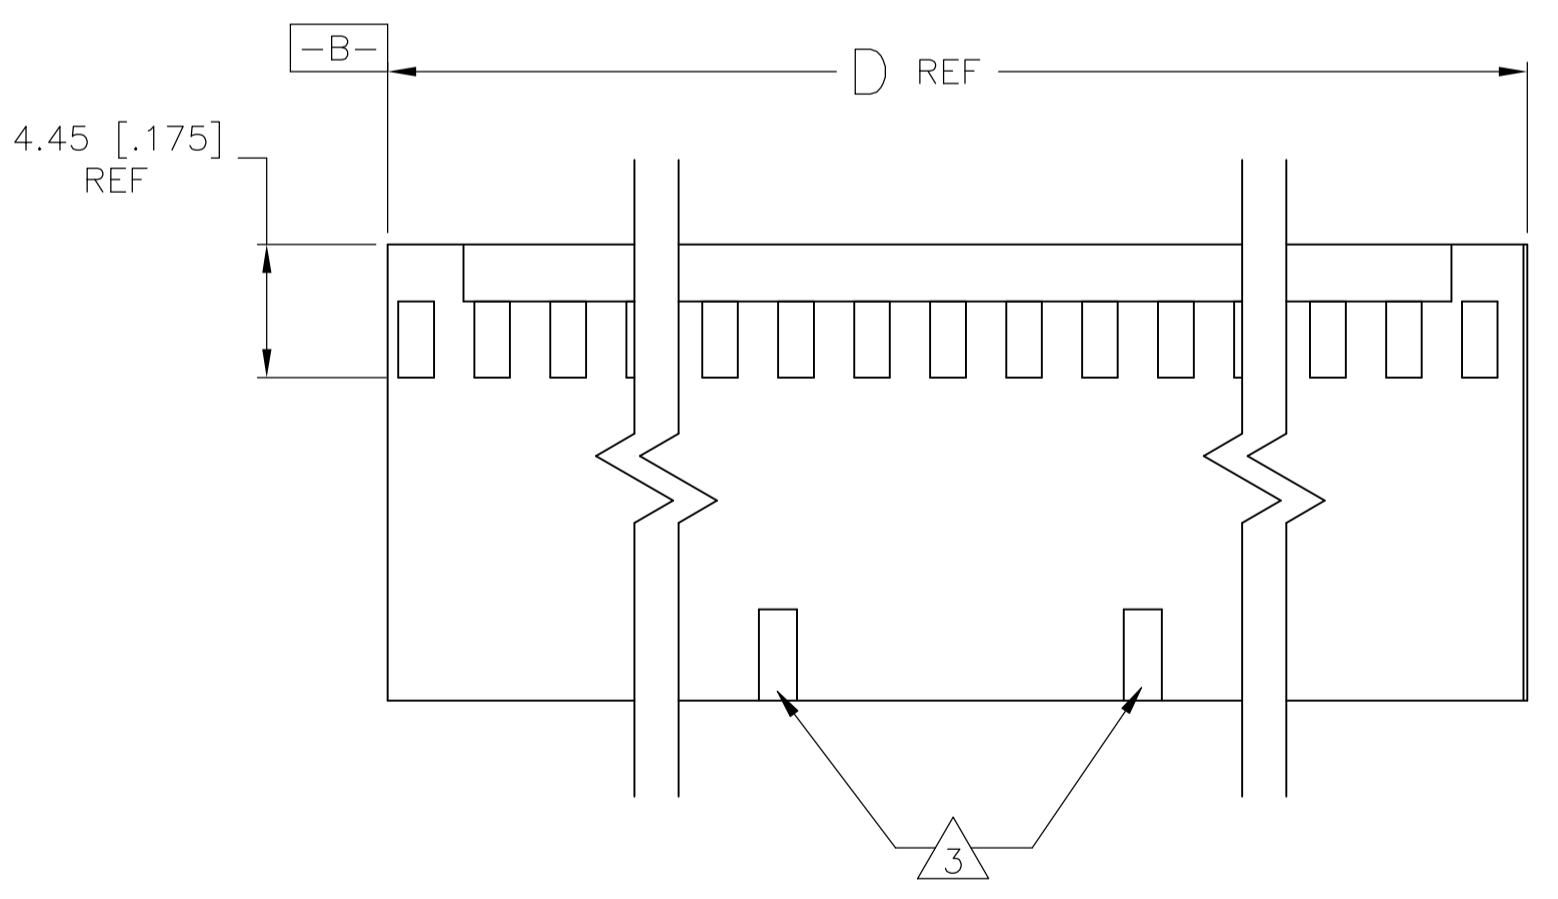

SECTION Y-Y
ROTATED 90° CLOCKWISE

MARKING	NO. OF DETENTS	D	NO. OF SPACES	NO. OF POS	PART NUMBER	
8 OBSOLETE	ALL	2	81.28 [3.200]	31	64	6-87631-6
	NONE	2	81.28 [3.200]	31	64	6-87631-5
	ALL	2	73.66 [2.900]	28	58	6-87631-4
8 OBSOLETE	NONE	2	73.66 [2.900]	28	58	6-87631-3
						6-87631-2
						6-87631-1
	ALL	2	60.96 [2.400]	23	48	6-87631-0
8 OBSOLETE	NONE	2	60.96 [2.400]	23	48	5-87631-9
8 OBSOLETE	ALL	2	88.90 [3.500]	35	72	5-87631-8
	NONE	2	88.90 [3.500]	35	72	5-87631-7
	ALL	2	88.90 [3.500]	34	70	5-87631-6
	NONE	2	88.90 [3.500]	34	70	5-87631-5
8 OBSOLETE	ALL	2	83.82 [3.300]	32	66	5-87631-4
	NONE	2	83.82 [3.300]	32	66	5-87631-3
	ALL	2	76.20 [3.000]	29	60	5-87631-2
	NONE	2	76.20 [3.000]	29	60	5-87631-1
						5-87631-0
						4-87631-9
						4-87631-8
						4-87631-7
8 OBSOLETE	ALL	2	68.58 [2.700]	26	54	4-87631-6
	NONE	2	68.58 [2.700]	26	54	4-87631-5
	ALL	2	66.04 [2.600]	25	52	4-87631-4
	NONE	2	66.04 [2.600]	25	52	4-87631-3
	ALL	2	63.50 [2.500]	24	50	4-87631-2
	NONE	2	63.50 [2.500]	24	50	4-87631-1
	ALL	2	55.88 [2.200]	21	44	4-87631-0
8 OBSOLETE	NONE	2	55.88 [2.200]	21	44	3-87631-9
	ALL	2	53.34 [2.100]	20	42	3-87631-8
	NONE	2	53.34 [2.100]	20	42	3-87631-7
	ALL	2	50.80 [2.000]	19	40	3-87631-6
	NONE	2	50.80 [2.000]	19	40	3-87631-5
	ALL	2	48.26 [1.900]	18	38	3-87631-4
	NONE	2	48.26 [1.900]	18	38	3-87631-3
	ALL	2	45.72 [1.800]	17	36	3-87631-2
	NONE	2	45.72 [1.800]	17	36	3-87631-1
	ALL	2	43.18 [1.700]	16	34	3-87631-0
	NONE	2	43.18 [1.700]	16	34	2-87631-9
	ALL	2	40.64 [1.600]	15	32	2-87631-8
	NONE	2	40.64 [1.600]	15	32	2-87631-7
	ALL	2	38.10 [1.500]	14	30	2-87631-6
	NONE	2	38.10 [1.500]	14	30	2-87631-5
	ALL	2	35.56 [1.400]	13	28	2-87631-4
	NONE	2	35.56 [1.400]	13	28	2-87631-3
	ALL	2	33.02 [1.300]	12	26	2-87631-2
	NONE	2	33.02 [1.300]	12	26	2-87631-1
	ALL	2	30.48 [1.200]	11	24	2-87631-0
	NONE	2	30.48 [1.200]	11	24	1-87631-9
	ALL	2	27.94 [1.100]	10	22	1-87631-8
	NONE	2	27.94 [1.100]	10	22	1-87631-7
	ALL	2	25.40 [1.000]	9	20	1-87631-6
	NONE	2	25.40 [1.000]	9	20	1-87631-5
	ALL	1	22.86 [.900]	8	18	1-87631-4
	NONE	1	22.86 [.900]	8	18	1-87631-3
	ALL	1	20.32 [.800]	7	16	1-87631-2
	NONE	1	20.32 [.800]	7	16	1-87631-1
	ALL	1	17.78 [.700]	6	14	1-87631-0
	NONE	1	17.78 [.700]	6	14	87631-9
	ALL	1	15.24 [.600]	5	12	87631-8
	NONE	1	15.24 [.600]	5	12	87631-7
	ALL	1	12.70 [.500]	4	10	87631-6
	NONE	1	12.70 [.500]	4	10	87631-5
	ALL	1	10.16 [.400]	3	8	87631-4
	NONE	1	10.16 [.400]	3	8	87631-3
	ALL	1	7.62 [.300]	2	6	87631-2
	NONE	1	7.62 [.300]	2	6	87631-1

- 2 SEE TABLE FOR NUMBER OF DETENTS. DETENT ON THIS SIDE FOR HOUSINGS WITH ONE DETENT.
- 3 STRAIN RELIEF LOCATORS WILL APPEAR ON 20 POSITION AND LARGER HOUSINGS.
- 4 USE EXTRACTION TOOL 91052-1 TO REMOVE RECEPTACLE CONTACTS.
- 5 THESE HOUSINGS ARE COMPATIBLE WITH ANY MOD II SHROUDED HEADER.
- 6 HOUSINGS WILL ACCOMMODATE ALL MOD IV, IV.5 AND MOD V CONTACTS.
- 7 MATERIAL: FLAME RETARDANT GLASS FILLED NYLON, COLOR: BLACK PER ASTM D4066.
- 8 OBSOLETE PARTS: OBSOLETE CIS STREAMLINING PER D.RENAUD/D.SINISI