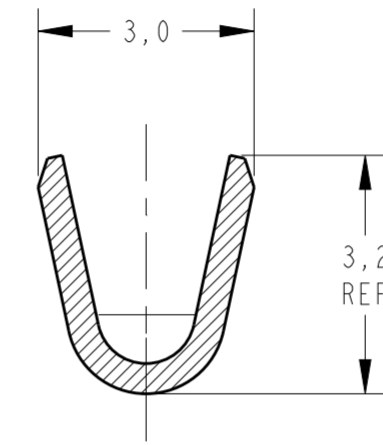

SECTION A-A  
SCALE 10:1

SECTION B-B  
SCALE 10:1

SECTION C-C

PERSPECTIVE VIEW  
SCALE 2:1

WIRE RANGE  
0,5-1,5mm<sup>2</sup>  
 INSUL. RANGE  
Ø 2,0-3,0mm

<b>OBSELETE</b>	PRE-ESTANHADO / PRE TINNED	LATÃO / BRASS	880397-2
		LATÃO / BRASS	880397-1
	FINISH	MATERIAL	PART NUMBER

THIS DRAWING IS A CONTROLLED DOCUMENT.		DWN NCLAPRESA 08SEP2014	TE Connectivity	
DIMENSIONS: mm		CHK ECHRISTIANO 08SEP2014		
		APVD LWPRADO 08SEP2014		
TOLERANCES UNLESS OTHERWISE SPECIFIED:		PRODUCT SPEC	NAME	
0 PLC ±	±0,5	-	- FUSE CONTACT	
1 PLC ±	±	-	-	
2 PLC ±	±	-	-	
3 PLC ±	±	-	-	
4 PLC ±	±	-	-	
ANGLES ±°	±°	-	-	
FINISH	-	-	-	
MATERIAL	SEE TABLE	WEIGHT	SIZE	RESTRICTED TO
-	-	-	A2	-
Customer Drawing		CAGE CODE	DRAWING NO	SCALE
-		-	Ø-880397	2:1
-		SHEET 5:1 OF 1		REV M