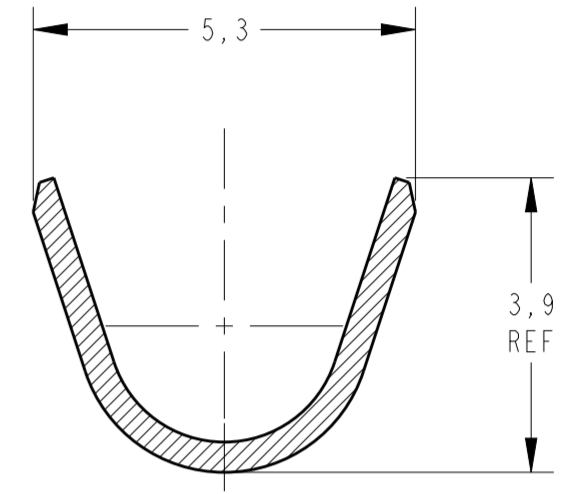

SECTION A-A  
SCALE 10:1

SECTION B-B  
SCALE 10:1

SECTION C-C

PERSPECTIVE VIEW  
SCALE 2:1

WIRE RANGE  
0,5-1,5mm<sup>2</sup>  
 INSUL. RANGE  
Ø 2,0-3,0mm

<b>OBSELETE</b>	PRE-ESTANHADO / PRE TINNED	LATÃO / BRASS	880397-2
		LATÃO / BRASS	880397-1
	FINISH	MATERIAL	PART NUMBER

THIS DRAWING IS A CONTROLLED DOCUMENT.		DWN NCLAPRESA 08SEP2014	TE Connectivity	
DIMENSIONS: mm		CHK ECHRISTIANO 08SEP2014		
		APVD LWPRADO 08SEP2014		
TOLERANCES UNLESS OTHERWISE SPECIFIED:		PRODUCT SPEC	NAME	
0 PLC ±	±0,5	-	- FUSE CONTACT	
1 PLC ±	±	-	-	
2 PLC ±	±	-	-	
3 PLC ±	±	-	-	
4 PLC ±	±	-	-	
ANGLES ±°	±°	-	-	
FINISH	-	-	-	
MATERIAL	SEE TABLE	WEIGHT	SIZE	RESTRICTED TO
-	-	-	A2	-
Customer Drawing		CAGE CODE	DRAWING NO	SCALE
-		-	Ø-880397	2:1
-		SHEET 5:1 OF 1		REV M