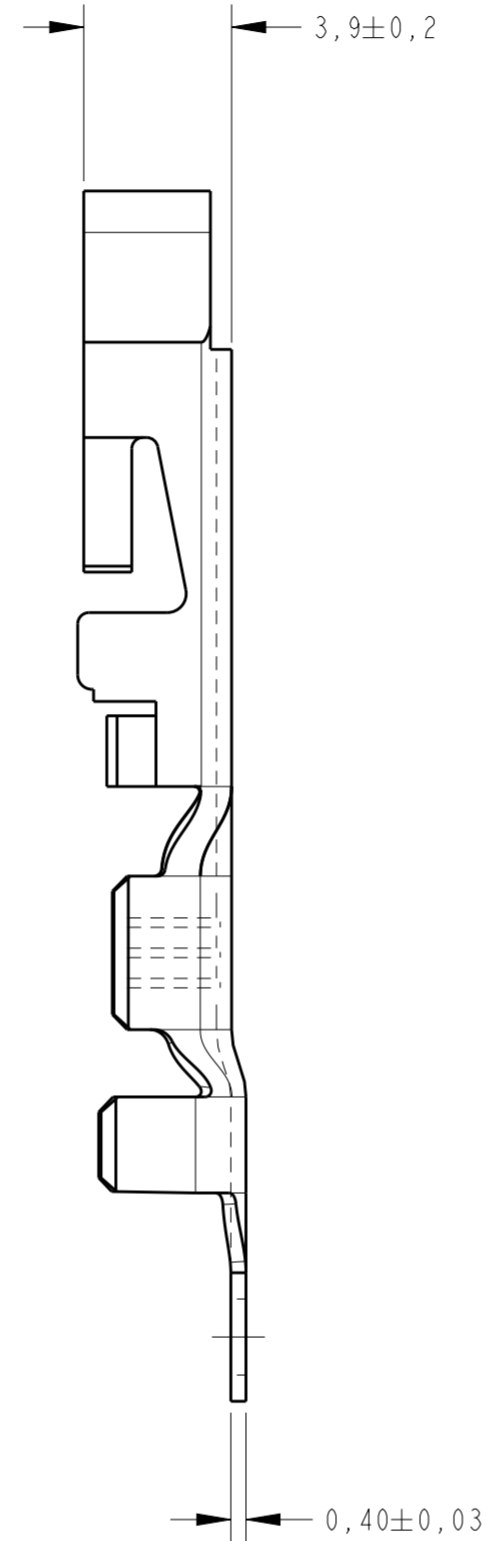

THIS DRAWING IS UNPUBLISHED. RELEASED FOR PUBLICATION 20  
 © COPYRIGHT 20 BY - ALL RIGHTS RESERVED.

**creo**  
 Creo Parametric 2.0  
**DO NOT REVISE EXCEPT BY CAD**

REVISIONS					
P	LTR	DESCRIPTION	DATE	DWN	APVD
	M	REDRAW BY CAD ECO-14-013531	05SEP2014	NCL	LWP

SECTION A-A  
SCALE 10:1

SECTION B-B  
SCALE 10:1

SECTION C-C

PERSPECTIVE VIEW  
SCALE 2:1

WIRE RANGE  
0,5-1,5mm<sup>2</sup>  
 INSUL. RANGE  
Ø 2,0-3,0mm

<b>OBSELETE</b>	PRE-ESTANHADO / PRE TINNED	LATÃO / BRASS	880397-2
		LATÃO / BRASS	880397-1
	FINISH	MATERIAL	PART NUMBER

THIS DRAWING IS A CONTROLLED DOCUMENT.		DWN NCLAPRESA 08SEP2014	TE Connectivity	
DIMENSIONS: mm		CHK ECHRISTIANO 08SEP2014		
		APVD LWPRADO 08SEP2014		
TOLERANCES UNLESS OTHERWISE SPECIFIED:		PRODUCT SPEC	NAME	
0 PLC ±	±0,5	-	- FUSE CONTACT	
1 PLC ±	±	-	-	
2 PLC ±	±	-	-	
3 PLC ±	±	-	-	
4 PLC ±	±	-	-	
ANGLES ±°	±°	-	-	
FINISH	-	-	-	
MATERIAL	SEE TABLE	WEIGHT	SIZE	RESTRICTED TO
-	-	-	A2	-
Customer Drawing		CAGE CODE	DRAWING NO	SCALE
-		-	Ø-880397	2:1
-		SHEET 5:1 OF 1		REV M