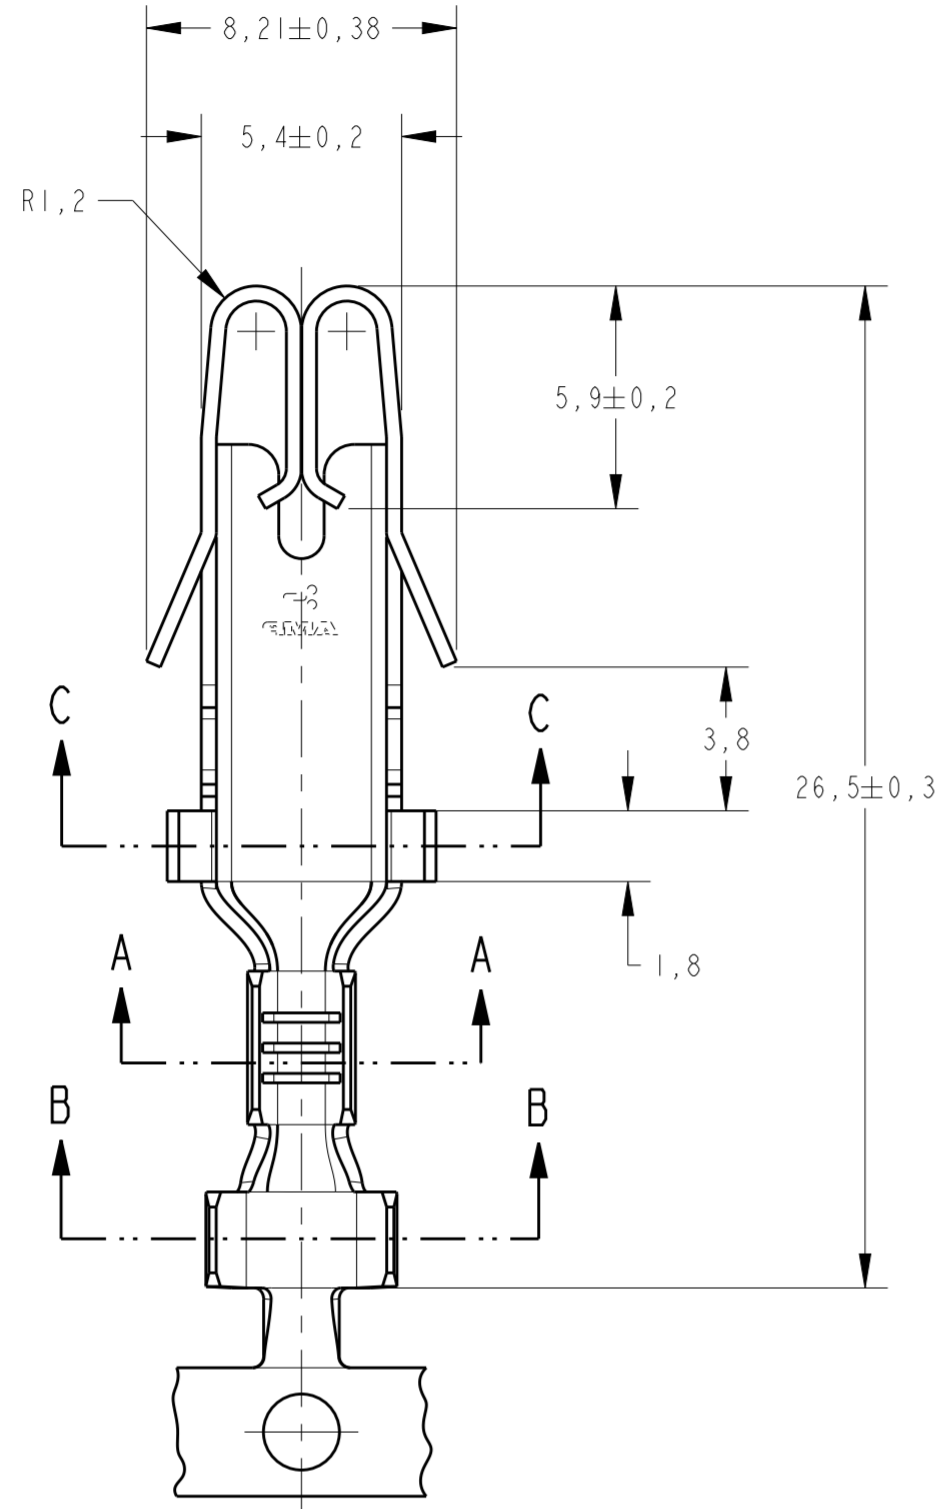

SECTION A-A  
SCALE 10:1

SECTION B-B  
SCALE 10:1

SECTION C-C

PERSPECTIVE VIEW  
SCALE 2:1

WIRE RANGE  
0,5-1,5mm<sup>2</sup>  
 INSUL. RANGE  
Ø 2,0-3,0mm

<b>OBSELETE</b>	PRE-ESTANHADO / PRE TINNED	LATÃO / BRASS	880397-2
		LATÃO / BRASS	880397-1
	FINISH	MATERIAL	PART NUMBER

THIS DRAWING IS A CONTROLLED DOCUMENT.		DWN NCLAPRESA 08SEP2014	TE Connectivity	
DIMENSIONS: mm		CHK ECHRISTIANO 08SEP2014		
		APVD LWPRADO 08SEP2014		
TOLERANCES UNLESS OTHERWISE SPECIFIED:		PRODUCT SPEC	NAME	
0 PLC ±	±0,5	-	- FUSE CONTACT	
1 PLC ±	±	-	-	
2 PLC ±	±	-	-	
3 PLC ±	±	-	-	
4 PLC ±	±	-	-	
ANGLES ±°	±°	-	-	
FINISH	-	-	-	
MATERIAL	SEE TABLE	WEIGHT	SIZE	RESTRICTED TO
-	-	-	A2	-
Customer Drawing		CAGE CODE	DRAWING NO	SCALE
-		-	Ø-880397	2:1
-		SHEET 5:1 OF 1		REV M