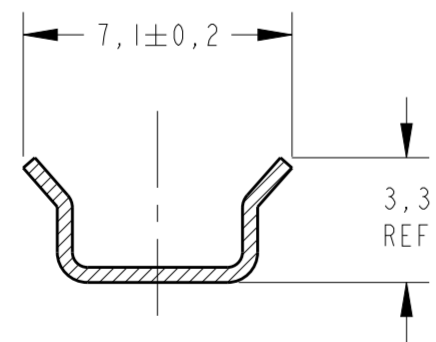

SECTION A-A  
SCALE 10:1

SECTION B-B  
SCALE 10:1

SECTION C-C

PERSPECTIVE VIEW  
SCALE 2:1

WIRE RANGE  
0,5-1,5mm<sup>2</sup>  
 INSUL. RANGE  
Ø 2,0-3,0mm

<b>OBSELETE</b>	PRE-ESTANHADO / PRE TINNED	LATÃO / BRASS	880397-2
		LATÃO / BRASS	880397-1
	FINISH	MATERIAL	PART NUMBER

THIS DRAWING IS A CONTROLLED DOCUMENT.		DWN NCLAPRESA 08SEP2014	TE Connectivity	
DIMENSIONS: mm		CHK ECHRISTIANO 08SEP2014		
		APVD LWPRADO 08SEP2014		
TOLERANCES UNLESS OTHERWISE SPECIFIED:		PRODUCT SPEC	NAME	
0 PLC ±	±0,5	-	- FUSE CONTACT	
1 PLC ±	±	-	-	
2 PLC ±	±	-	-	
3 PLC ±	±	-	-	
4 PLC ±	±	-	-	
ANGLES ±°	±°	-	-	
FINISH	-	-	-	
MATERIAL	SEE TABLE	WEIGHT	SIZE	RESTRICTED TO
-	-	-	A2	-
Customer Drawing		CAGE CODE	DRAWING NO	SCALE
-		-	Ø-880397	2:1
-		SHEET 5:1 OF 1		REV M