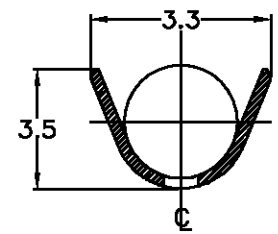

4

3

2

1

THIS DRAWING IS UNPUBLISHED. RELEASED FOR PUBLICATION
 © COPYRIGHT BY TYCO ELECTRONICS CORPORATION. ALL INTERNATIONAL RIGHTS RESERVED.

CAD
 DO NOT REVISE
 EXCEPT BY CAD

LOC AP
 DIST -

REVISIONS				DATE DATA	DWN DES	APVD APR
P	LTR LT	DESCRIPTION DESCRICAO				
D		REDRAW BY ECLB0317/00	26APR01	AP	PLF	

SECÇÃO B-B
SECTION B-B

SECÇÃO C-C
SECTION C-C

SECÇÃO A-A
SECTION A-A

WIRE RANGE (mm²) 0,5 - 1,0	PRÉ ESTANHADO/PRE TIN	BRONZE FOSFOROSO/PHOS. BRONZE	880694-2
INSUL. RANGE (mm) 1,4 - 2,0	PRÉ ESTANHADO/PRE TIN	LATÃO/BRASS	880694-1
FINISH		MATERIAL	
PART NUMBER			
THIS DRAWING IS A CONTROLLED DOCUMENT.		DWN/DES A.PERUSSI 26APR01	Tyco Electronics Corporation São Paulo, Brasil
DIMENSIONS: DIMENSÕES mm		CHK/CH P.L.FARIA 26APR01	NAME DESCRICAO TERMINAL, 1.8 ECONOSEAL "J" SERIES MARK II+ REC.
TOLERANCES UNLESS OTHERWISE SPECIFIED: TOLERANCIA NAO ESPECIFICADAS		APVD/APR L.G.DALTO 26APR01	
<ul style="list-style-type: none"> 0 PLC/DEC ± - 1 PLC/DEC ± 0.3 2 PLC/DEC ± - 3 PLC/DEC ± 3 4 PLC/DEC ± - ANGLES/ANGULARES ± 		PRODUCT SPEC	
MATERIAL SEE TABLE		APPLICATION SPEC	
FINISH ACABAMENTO SEE TABLE		WEIGHT	
		SIZE A3	CAGE CODE 00779
		DRAWING NO DESENHO NO C-880694	RESTRICTED TO -
CUSTOMER DRAWING/DESENHO DE CLIENTE		SCALE ESCALA 5:1	SHEET FOLHA 1 DE 1
			REV D