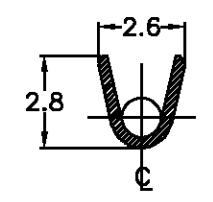

4

3

2

1

THIS DRAWING IS UNPUBLISHED. RELEASED FOR PUBLICATION
 © COPYRIGHT BY TYCO ELECTRONICS CORPORATION. ALL INTERNATIONAL RIGHTS RESERVED.

CAD
 DO NOT REVISE
 EXCEPT BY CAD

LOC AP
 DIST -

REVISIONS				DATE DATA	DWN DES	APVD APR
P	LTR LT	DESCRIPTION DESCRICAO				
D		REDRAW BY ECLB0317/00	26APR01	AP	PLF	

SECÇÃO B-B
SECTION B-B

SECÇÃO C-C
SECTION C-C

SECÇÃO A-A
SECTION A-A

WIRE RANGE (mm²) 0,5 - 1,0	PRÉ ESTANHADO/PRE TIN	BRONZE FOSFOROSO/PHOS. BRONZE	880694-2
INSUL. RANGE (mm) 1,4 - 2,0	PRÉ ESTANHADO/PRE TIN	LATÃO/BRASS	880694-1
FINISH		MATERIAL	
PART NUMBER			
THIS DRAWING IS A CONTROLLED DOCUMENT.		DWN/DES A.PERUSSI 26APR01	Tyco Electronics Corporation São Paulo, Brasil
DIMENSIONS: DIMENSÕES mm		CHK/CH P.L.FARIA 26APR01	NAME DESCRICAO TERMINAL, 1.8 ECONOSEAL "J" SERIES MARK II+ REC.
TOLERANCES UNLESS OTHERWISE SPECIFIED: TOLERANCIA NAO ESPECIFICADAS		APVD/APR L.G.DALTO 26APR01	
<ul style="list-style-type: none"> 0 PLC/DEC ± - 1 PLC/DEC ± 0.3 2 PLC/DEC ± - 3 PLC/DEC ± 3 4 PLC/DEC ± - ANGLES/ANGULARES ± 		PRODUCT SPEC	
MATERIAL SEE TABLE		APPLICATION SPEC	
FINISH ACABAMENTO SEE TABLE		WEIGHT	
		SIZE A3	CAGE CODE 00779
		DRAWING NO DESENHO NO C-880694	RESTRICTED TO -
CUSTOMER DRAWING/DESENHO DE CLIENTE		SCALE ESCALA 5:1	SHEET FOLHA 1 DE 1
			REV D