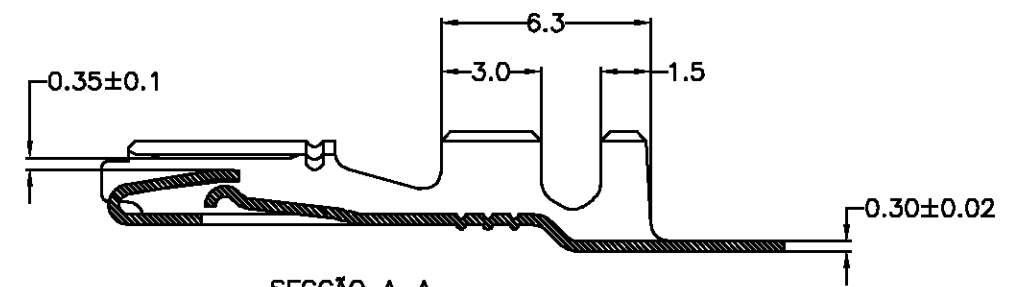

SECÇÃO B-B
SECTION B-B

SECÇÃO C-C
SECTION C-C

SECÇÃO A-A
SECTION A-A

WIRE RANGE (mm²) 0,5 - 1,0	PRÉ ESTANHADO/PRE TIN	BRONZE FOSFOROSO/PHOS. BRONZE	880694-2
INSUL. RANGE (mm) 1,4 - 2,0	PRÉ ESTANHADO/PRE TIN	LATÃO/BRASS	880694-1
FINISH		MATERIAL	
PART NUMBER			
THIS DRAWING IS A CONTROLLED DOCUMENT.		DWN/DES A.PERUSSI 26APR01	Tyco Electronics Corporation São Paulo, Brasil
DIMENSIONS: DIMENSÕES mm		CHK/CH P.L.FARIA 26APR01	NAME DESCRICAO TERMINAL, 1.8 ECONOSEAL "J" SERIES MARK II+ REC.
TOLERANCES UNLESS OTHERWISE SPECIFIED: TOLERANCIA NAO ESPECIFICADAS		APVD/APR L.G.DALTO 26APR01	
<ul style="list-style-type: none"> 0 PLC/DEC ± - 1 PLC/DEC ± 0.3 2 PLC/DEC ± - 3 PLC/DEC ± 3 4 PLC/DEC ± - ANGLES/ANGULARES ± 		PRODUCT SPEC	
MATERIAL SEE TABLE		APPLICATION SPEC	
FINISH ACABAMENTO SEE TABLE		WEIGHT	
		SIZE A3	CAGE CODE 00779
		DRAWING NO DESENHO NO C-880694	RESTRICTED TO -
CUSTOMER DRAWING/DESENHO DE CLIENTE		SCALE ESCALA 5:1	SHEET FOLHA 1 DE 1
			REV D