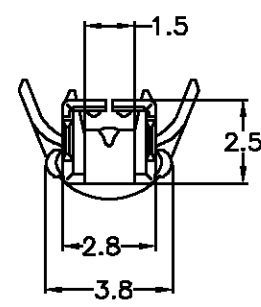

4

3

2

1

THIS DRAWING IS UNPUBLISHED. RELEASED FOR PUBLICATION
 © COPYRIGHT BY TYCO ELECTRONICS CORPORATION. ALL INTERNATIONAL RIGHTS RESERVED.

CAD
 DO NOT REVISE
 EXCEPT BY CAD

LOC AP
 DIST -

REVISIONS				DATE DATA	DWN DES	APVD APR
P	LTR LT	DESCRIPTION DESCRICAO				
D		REDRAW BY ECLB0317/00	26APR01	AP	PLF	

SECÇÃO B-B
SECTION B-B

SECÇÃO C-C
SECTION C-C

SECÇÃO A-A
SECTION A-A

WIRE RANGE (mm²) 0,5 - 1,0	PRÉ ESTANHADO/PRE TIN	BRONZE FOSFOROSO/PHOS. BRONZE	880694-2
INSUL. RANGE (mm) 1,4 - 2,0	PRÉ ESTANHADO/PRE TIN	LATÃO/BRASS	880694-1
FINISH		MATERIAL	
PART NUMBER			
THIS DRAWING IS A CONTROLLED DOCUMENT.		DWN/DES A.PERUSSI 26APR01	Tyco Electronics Corporation São Paulo, Brasil
DIMENSIONS: DIMENSÕES mm		CHK/CH P.L.FARIA 26APR01	NAME DESCRICAO TERMINAL, 1.8 ECONOSEAL "J" SERIES MARK II+ REC.
TOLERANCES UNLESS OTHERWISE SPECIFIED: TOLERANCIA NAO ESPECIFICADAS		APVD/APR L.G.DALTO 26APR01	
<ul style="list-style-type: none"> 0 PLC/DEC ± - 1 PLC/DEC ± 0.3 2 PLC/DEC ± - 3 PLC/DEC ± 3 4 PLC/DEC ± - ANGLES/ANGULARES ± 		PRODUCT SPEC	
MATERIAL SEE TABLE		APPLICATION SPEC	
FINISH ACABAMENTO SEE TABLE		WEIGHT	
		SIZE A3	CAGE CODE 00779
		DRAWING NO DESENHO NO C-880694	RESTRICTED TO -
CUSTOMER DRAWING/DESENHO DE CLIENTE		SCALE ESCALA 5:1	SHEET FOLHA 1 DE 1
			REV D