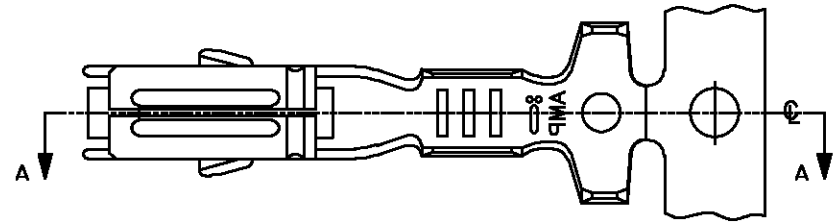

SECÇÃO B-B
SECTION B-B

SECÇÃO C-C
SECTION C-C

SECÇÃO A-A
SECTION A-A

WIRE RANGE (mm²) 0,5 - 1,0	PRÉ ESTANHADO/PRE TIN	BRONZE FOSFOROSO/PHOS. BRONZE	880694-2
INSUL. RANGE (mm) 1,4 - 2,0	PRÉ ESTANHADO/PRE TIN	LATÃO/BRASS	880694-1
FINISH		MATERIAL	
PART NUMBER			
THIS DRAWING IS A CONTROLLED DOCUMENT.		DWN/DES A.PERUSSI 26APR01	Tyco Electronics Corporation São Paulo, Brasil
DIMENSIONS: DIMENSÕES mm		CHK/CH P.L.FARIA 26APR01	NAME DESCRICAO TERMINAL, 1.8 ECONOSEAL "J" SERIES MARK II+ REC.
TOLERANCES UNLESS OTHERWISE SPECIFIED: TOLERANCIA NAO ESPECIFICADAS		APVD/APR L.G.DALTO 26APR01	
<ul style="list-style-type: none"> 0 PLC/DEC ± - 1 PLC/DEC ± 0.3 2 PLC/DEC ± - 3 PLC/DEC ± 3 4 PLC/DEC ± - ANGLES/ANGULARES ± 		PRODUCT SPEC	
MATERIAL SEE TABLE		APPLICATION SPEC	
FINISH ACABAMENTO SEE TABLE		WEIGHT	
		SIZE A3	CAGE CODE 00779
		DRAWING NO DESENHO NO C-880694	RESTRICTED TO -
CUSTOMER DRAWING/DESENHO DE CLIENTE		SCALE ESCALA 5:1	SHEET FOLHA 1 DE 1
			REV D