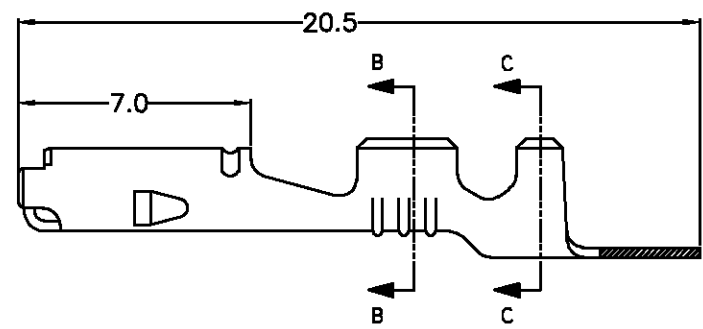

SECÇÃO B-B
SECTION B-B

SECÇÃO C-C
SECTION C-C

SECÇÃO A-A
SECTION A-A

WIRE RANGE (mm²) 0,5 - 1,0	PRÉ ESTANHADO/PRE TIN	BRONZE FOSFOROSO/PHOS. BRONZE	880694-2
INSUL. RANGE (mm) 1,4 - 2,0	PRÉ ESTANHADO/PRE TIN	LATÃO/BRASS	880694-1
FINISH		MATERIAL	
PART NUMBER			
THIS DRAWING IS A CONTROLLED DOCUMENT.		DWN/DES A.PERUSSI 26APR01	Tyco Electronics Corporation São Paulo, Brasil
DIMENSIONS: DIMENSÕES mm		CHK/CH P.L.FARIA 26APR01	NAME DESCRICAO TERMINAL, 1.8 ECONOSEAL "J" SERIES MARK II+ REC.
TOLERANCES UNLESS OTHERWISE SPECIFIED: TOLERANCIA NAO ESPECIFICADAS		APVD/APR L.G.DALTO 26APR01	
<ul style="list-style-type: none"> 0 PLC/DEC ± - 1 PLC/DEC ± 0.3 2 PLC/DEC ± - 3 PLC/DEC ± 3 4 PLC/DEC ± - ANGLES/ANGULARES ± 		PRODUCT SPEC	
MATERIAL SEE TABLE		APPLICATION SPEC	
FINISH ACABAMENTO SEE TABLE		WEIGHT	
		SIZE A3	CAGE CODE 00779
		DRAWING NO DESENHO NO C-880694	RESTRICTED TO -
CUSTOMER DRAWING/DESENHO DE CLIENTE		SCALE ESCALA 5:1	SHEET FOLHA 1 DE 1
			REV D