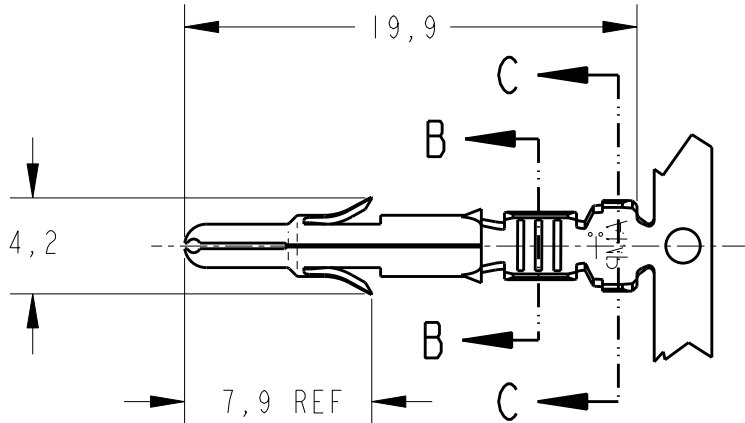

LOC	DIST	REVISIONS			
P	LTR	DESCRIPTION	DATE	DWN	APVD
AP	-	E1	REV. BY EC0 12-001956	31JAN2012	HC WLS

\triangle 2 - SUPERSEDED BY PN-926887-3

—	POST TIN PLATED	BRASS/LATÃO	881109-3
—	TIN PLATED/ESTANHADO	PH. BRONZE/BRONZE FOSF.	881109-2 \triangle 2
350705-1	TIN PLATED/ESTANHADO	BRASS/LATÃO	881109-1
LOOSE PIECE	FINISH	MATERIAL	PART NUMBER

DIMENSIONS: mm	DWN H.C. CANTERI	27MAY2004	MATERIAL	FINISH	
	CHK W.L. STEFANI	27MAY2004	 TE Connectivity		
TOLERANCES UNLESS OTHERWISE SPECIFIED:	APVD	-			NAME
	PRODUCT SPEC	INS. - DIA 3,30mm	SPLIT PIN, MATE-N-LOK, UNIVERSAL		
	APPLICATION SPEC	WIRE-RANGE 20/14AWG	SIZE	CAGE CODE	DRAWING NO
0 PLC ±-	1 PLC ±0,4	2 PLC ±-	3 PLC ±-	4 PLC ±-	RESTRICTED TO
ANGLES ±1°	WEIGHT	-	A 4	00779	C-881109
	CUSTOMER DRAWING		SCALE	SHEET	OF
			-	1	REV E1

20

RELEASED FOR PUBLICATION

THIS DRAWING IS UNPUBLISHED.

ALL RIGHTS RESERVED.

© COPYRIGHT 20

X-ON Electronics

Largest Supplier of Electrical and Electronic Components

Click to view similar products for [Pin & Socket Connectors](#) category: