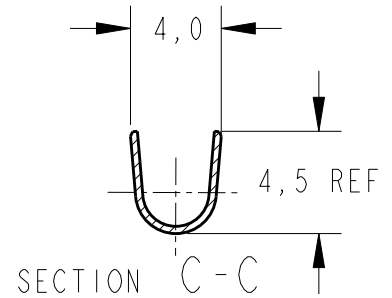

LOC	DIST	REVISIONS			
P	LTR	DESCRIPTION	DATE	DWN	APVD
AP	-	E1	REV. BY EC0 12-001956	31JAN2012	HC WLS

\triangle 2 - SUPERSEDED BY PN-926887-3

—	POST TIN PLATED	BRASS/LATÃO	881109-3
—	TIN PLATED/ESTANHADO	PH. BRONZE/BRONZE FOSF.	881109-2 \triangle 2
350705-1	TIN PLATED/ESTANHADO	BRASS/LATÃO	881109-1
LOOSE PIECE	FINISH	MATERIAL	PART NUMBER

DIMENSIONS: mm	DWN H.C. CANTERI	27MAY2004	MATERIAL	FINISH	
	CHK W.L. STEFANI	27MAY2004	 TE Connectivity		
TOLERANCES UNLESS OTHERWISE SPECIFIED:	APVD	-			NAME
	PRODUCT SPEC	INS. - DIA 3,30mm	SPLIT PIN, MATE-N-LOK, UNIVERSAL		
	APPLICATION SPEC	WIRE-RANGE 20/14AWG	SIZE	CAGE CODE	DRAWING NO
0 PLC ±-	1 PLC ±0,4	2 PLC ±-	3 PLC ±-	4 PLC ±-	RESTRICTED TO
ANGLES ±1°	WEIGHT	-	A 4	00779	C-881109
	CUSTOMER DRAWING		SCALE	SHEET	OF
			-	1	REV E1