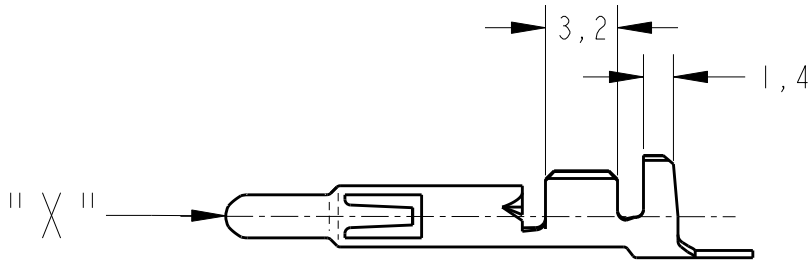

LOC	DIST	REVISIONS			
P	LTR	DESCRIPTION	DATE	DWN	APVD
AP	-	E1	REV. BY EC0 12-001956	31JAN2012	HC WLS

\triangle 2 - SUPERSEDED BY PN-926887-3

—	POST TIN PLATED	BRASS/LATÃO	881109-3
—	TIN PLATED/ESTANHADO	PH. BRONZE/BRONZE FOSF.	881109-2 \triangle 2
350705-1	TIN PLATED/ESTANHADO	BRASS/LATÃO	881109-1
LOOSE PIECE	FINISH	MATERIAL	PART NUMBER

DIMENSIONS: mm	DWN H.C. CANTERI	27MAY2004	MATERIAL	FINISH	
	CHK W.L. STEFANI	27MAY2004	 TE Connectivity		
TOLERANCES UNLESS OTHERWISE SPECIFIED:	APVD	-			NAME
	PRODUCT SPEC	INS. - DIA 3,30mm	SPLIT PIN, MATE-N-LOK, UNIVERSAL		
	APPLICATION SPEC	WIRE-RANGE 20/14AWG	SIZE	CAGE CODE	DRAWING NO
0 PLC ±-	1 PLC ±0,4	2 PLC ±-	3 PLC ±-	4 PLC ±-	RESTRICTED TO
ANGLES ±1°	WEIGHT	-	A 4	00779	C-881109
	CUSTOMER DRAWING		SCALE	SHEET	OF
			-	1	REV E1