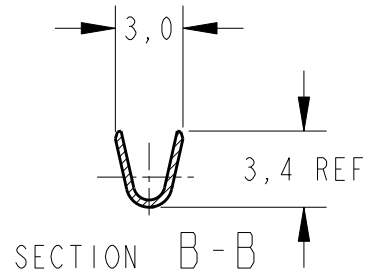

LOC	DIST	REVISIONS			
P	LTR	DESCRIPTION	DATE	DWN	APVD
AP	-	E1	REV. BY EC0 12-001956	31JAN2012	HC WLS

\triangle 2 - SUPERSEDED BY PN-926887-3

—	POST TIN PLATED	BRASS/LATÃO	881109-3
—	TIN PLATED/ESTANHADO	PH. BRONZE/BRONZE FOSF.	881109-2 \triangle 2
350705-1	TIN PLATED/ESTANHADO	BRASS/LATÃO	881109-1
LOOSE PIECE	FINISH	MATERIAL	PART NUMBER

DIMENSIONS: mm	DWN H.C. CANTERI	27MAY2004	MATERIAL	FINISH	
	CHK W.L. STEFANI	27MAY2004	 TE Connectivity		
TOLERANCES UNLESS OTHERWISE SPECIFIED:	APVD	-			NAME
	PRODUCT SPEC	INS. - DIA 3,30mm	SPLIT PIN, MATE-N-LOK, UNIVERSAL		
	APPLICATION SPEC	WIRE-RANGE 20/14AWG	SIZE	CAGE CODE	DRAWING NO
0 PLC ±-	1 PLC ±0,4	2 PLC ±-	3 PLC ±-	4 PLC ±-	RESTRICTED TO
ANGLES ±1°	WEIGHT	-	A 4	00779	C-881109
	CUSTOMER DRAWING		SCALE	SHEET	OF
			-	1	REV E1