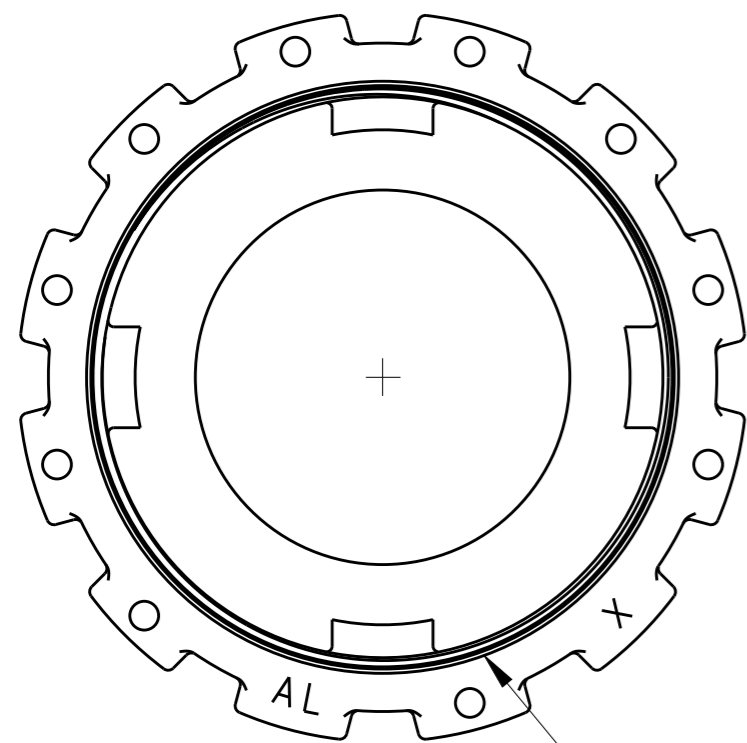

2-18 UNS-2B THREAD

3. ENDBELL MOUNTING TORQUE:
 - SIZE 32
 159.31 ± 35.4 in-lbf [18 ± 4 Nm]

2. PLATING: CLEAR TRIVALENT CHROMATE CONVERSION COATING (ROHS COMPLIANT).

1. MATERIAL: ALUMINUM.

NOTES:

TE INTERNAL PN	DEUTSCH PN	REV
8N1521-32	8N1521-32	G

THIS DRAWING IS A CONTROLLED DOCUMENT.		DWN R. MCCORD 5/13/09	 TE Connectivity		
DIMENSIONS: in [mm]		CHK P. CARNAHAN 7/20/09			
TOLERANCES UNLESS OTHERWISE SPECIFIED:		APVD S. BEARD 7/20/09	NAME ENDBELL C.E. SERIES SIZE 32		
0 PLC ± 1 PLC ± 2 PLC ± 3 PLC ±.025 [0.64] 4 PLC ± ANGLES ±		PRODUCT SPEC -	RESTRICTED TO		
MATERIAL		APPLICATION SPEC -	SIZE A3	CAGE CODE 11139	DRAWING NO G-8N1521-32
FINISH		WEIGHT 119.6 gr	SCALE 1.500		
		CUSTOMER DRAWING		SHEET 1	OF 1
		REV CI			