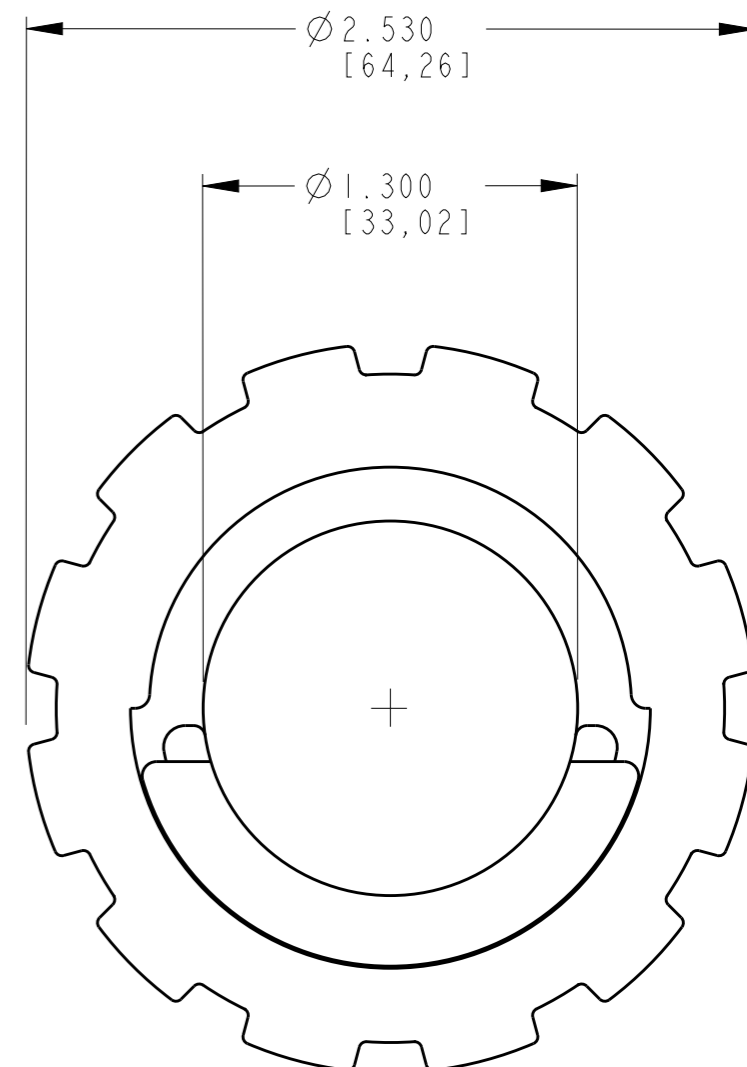

2-18 UNS-2B THREAD

3. ENDBELL MOUNTING TORQUE:
 - SIZE 32
 159.31 ± 35.4 in-lbf [18 ± 4 Nm]

2. PLATING: CLEAR TRIVALENT CHROMATE CONVERSION COATING (ROHS COMPLIANT).

1. MATERIAL: ALUMINUM.

NOTES:

TE INTERNAL PN	DEUTSCH PN	REV
8N1521-32	8N1521-32	G

THIS DRAWING IS A CONTROLLED DOCUMENT.		DWN R. MCCORD 5/13/09	 TE Connectivity		
DIMENSIONS: in [mm]		CHK P. CARNAHAN 7/20/09			
TOLERANCES UNLESS OTHERWISE SPECIFIED:		APVD S. BEARD 7/20/09	NAME ENDBELL C.E. SERIES SIZE 32		
0 PLC ± 1 PLC ± 2 PLC ± 3 PLC ±.025 [0.64] 4 PLC ± ANGLES ±		PRODUCT SPEC -	RESTRICTED TO		
MATERIAL		APPLICATION SPEC -	SIZE A3	CAGE CODE 11139	DRAWING NO G-8N1521-32
FINISH		WEIGHT 119.6 gr	SCALE 1.500		
		CUSTOMER DRAWING		SHEET 1	OF 1
		REV CI			