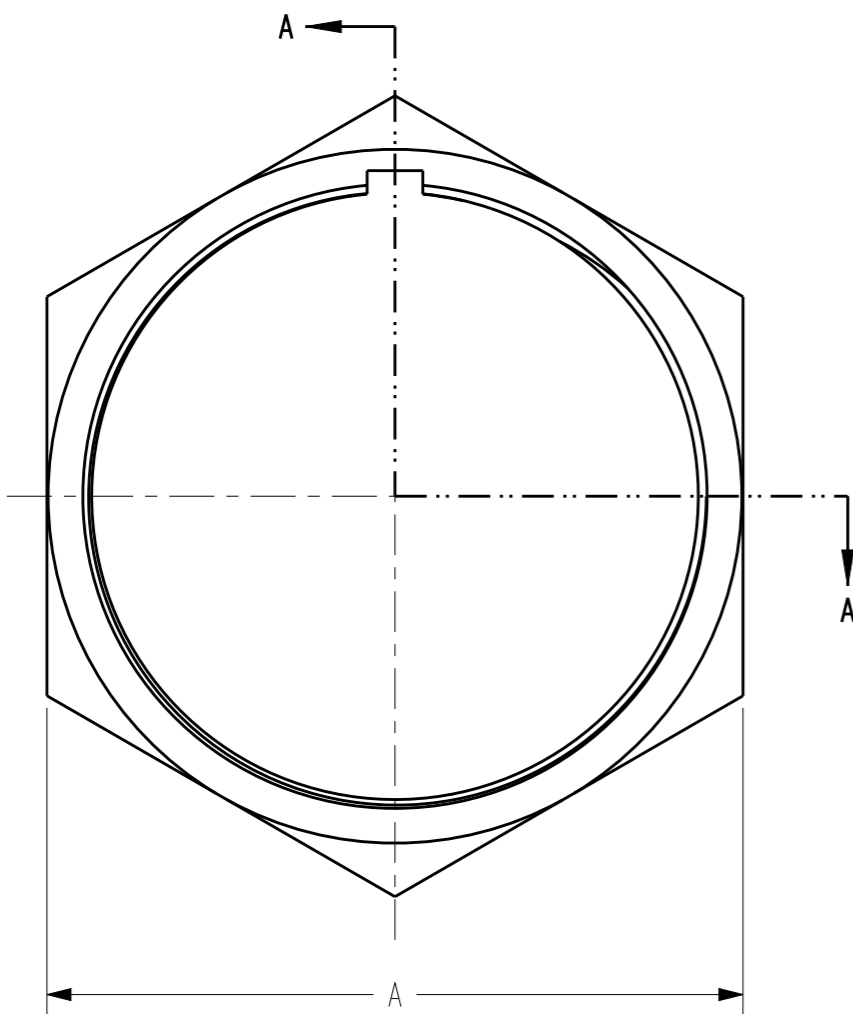

REVISIONS

P	LTR	DESCRIPTION	DATE	DWN	APVD
	NC	NEW RELEASE PER E.O. PI9805	04DEC2018	I.G	S.B
	A	REVISED PER PCN E-18-018867	04DEC2018	J.A	D.M
	AI	REVISED PER PCN E-19-007592	09JAN2020	CO	IG

SECTION A-A