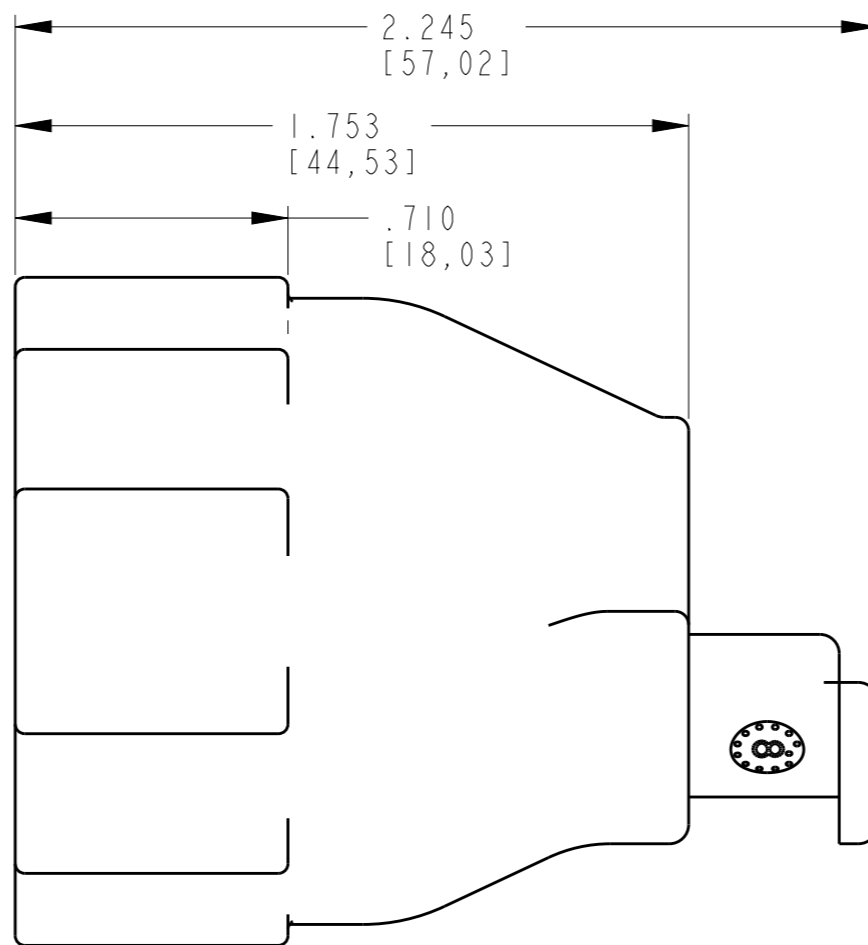

1 7/16-18 UNEF-2B THREAD

TE PART NUMBER	DEUTSCH PART NUMBER	REV
8N1535-24	8N1535-24	F

3. ENDBELL MOUNTING TORQUE
 - 124±17.7 in-lbf [14±2Nm]

2. PLATING: CLEAR TRIVALENT CHROMATE CONVERSION COATING (ROHS COMPLIANT).

1. MATERIAL: ALUMINUM.

NOTES:

THIS DRAWING IS A CONTROLLED DOCUMENT.

DIMENSIONS:
in [mm]

TOLERANCES UNLESS OTHERWISE SPECIFIED:
 0 PLC ±
 1 PLC ±
 2 PLC ±
 3 PLC ±.025 [0.64]
 4 PLC ±
 ANGLES ±

MATERIAL

FINISH

DWN R. MCCORD 5/14/09
 CHK PAULA CARNAHAN 7/20/09
 APVD S. BEARD 7/20/09

PRODUCT SPEC -
 APPLICATION SPEC -
 WEIGHT 52.4 gr

CUSTOMER DRAWING

STE TE Connectivity

NAME ENDBELL C.E. SERIES
 SIZE 24

SIZE A3	CAGE CODE 4AFU8	DRAWING NO. 8N1535-24	RESTRICTED TO -
---------	-----------------	-----------------------	-----------------