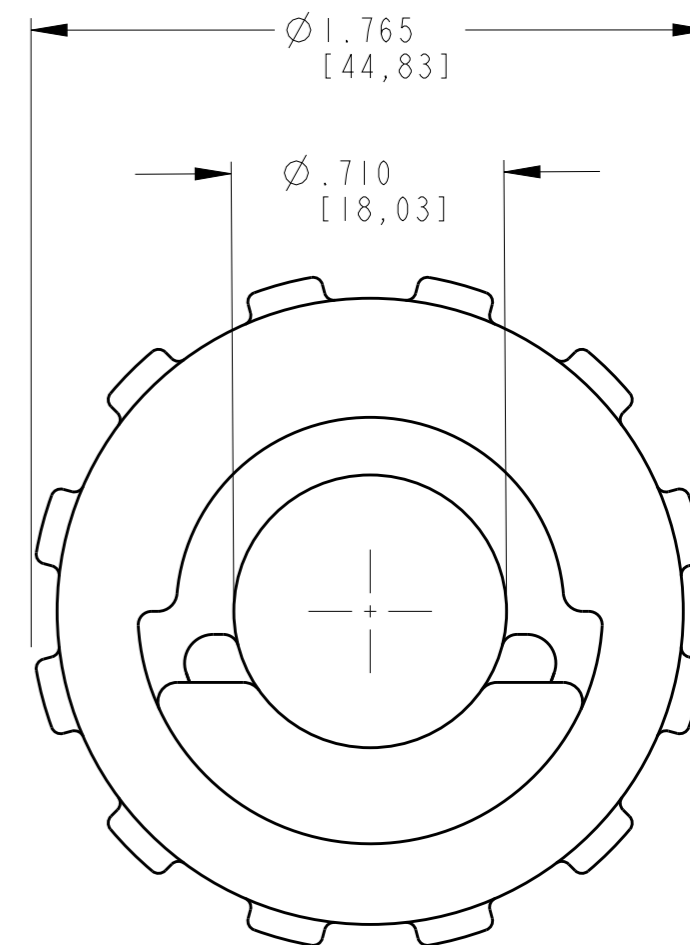

1 7/16-18 UNEF-2B THREAD

TE PART NUMBER	DEUTSCH PART NUMBER	REV
8N1535-24	8N1535-24	F

3. ENDBELL MOUNTING TORQUE
 - 124±17.7 in-lbf [14±2Nm]

2. PLATING: CLEAR TRIVALENT CHROMATE CONVERSION COATING (ROHS COMPLIANT).

1. MATERIAL: ALUMINUM.

NOTES:

THIS DRAWING IS A CONTROLLED DOCUMENT.

DIMENSIONS:
in [mm]

TOLERANCES UNLESS OTHERWISE SPECIFIED:
 0 PLC ±
 1 PLC ±
 2 PLC ±
 3 PLC ±.025 [0.64]
 4 PLC ±
 ANGLES ±

MATERIAL

FINISH

DWN R. MCCORD 5/14/09
 CHK PAULA CARNAHAN 7/20/09
 APVD S. BEARD 7/20/09

PRODUCT SPEC -
 APPLICATION SPEC -
 WEIGHT 52.4 gr

CUSTOMER DRAWING

STE TE Connectivity

NAME ENDBELL C.E. SERIES
 SIZE 24

SIZE A3	CAGE CODE 4AFU8	DRAWING NO. 8N1535-24	RESTRICTED TO -
---------	-----------------	-----------------------	-----------------