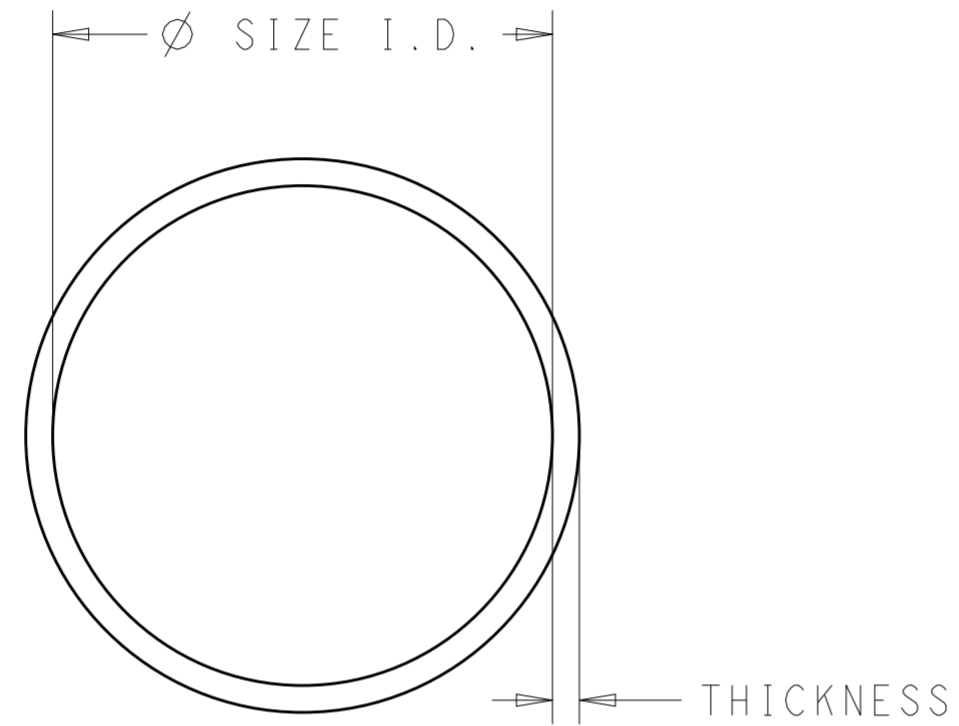

P	LTR	DESCRIPTION	DATE	DWN	APVD
-		NEW RELEASE PER TDRO AA00562	000111		D. D
A		REVISED PER E.O. C7538	090130		E. A.
B		REVISED PER ECO-19-017620	191115	MJG	AR

(B1)

9013-3-****	ØSIZE I.D.	THICKNESS	MATERIAL
9013-3-0101	.614±.009	.070±.003	SILICONE
9013-3-0102	.614±.009	.070±.003	FLUOROSILICONE
9013-3-0201	1.489±.013	.070±.003	SILICONE
9013-3-0202	1.489±.013	.070±.003	FLUOROSILICONE
9013-3-0301	1.614±.013	.070±.003	SILICONE
9013-3-0302	1.614±.013	.070±.003	FLUOROSILICONE
9013-3-0401	1.739±.015	.070±.003	SILICONE
9013-3-0402	1.739±.015	.070±.003	FLUOROSILICONE
9013-3-0502	.676±.009	.070±.003	FLUOROSILICONE
9013-3-0602	1.051±.010	.070±.003	FLUOROSILICONE
9013-3-0702	.801±.009	.070±.003	FLUOROSILICONE
9013-3-0802	1.176±.011	.070±.003	FLUOROSILICONE
9013-3-0902	1.301±.011	.070±.003	FLUOROSILICONE

(B2)

THIS DRAWING IS A CONTROLLED DOCUMENT.		DWN D. DIERICKX 000111	 TE Connectivity	
DIMENSIONS: in		CHK E. A. 090202		
TOLERANCES UNLESS OTHERWISE SPECIFIED:		APVD A. RENGIFO 090202	NAME O-RING	
0 PLC ±-		PRODUCT SPEC	ENVELOPE	
1 PLC ±.1		APPLICATION SPEC	SIZE	CAGE CODE
2 PLC ±.02		WEIGHT	A2	11139
3 PLC ±.005		CUSTOMER DRAWING	DRAWING NO 9013-3-XXXX	
4 PLC ±.0005		SCALE	2:1	SHEET 1 OF 1
ANGLES ±-		RESTRICTED TO	REV B	
FINISH -				