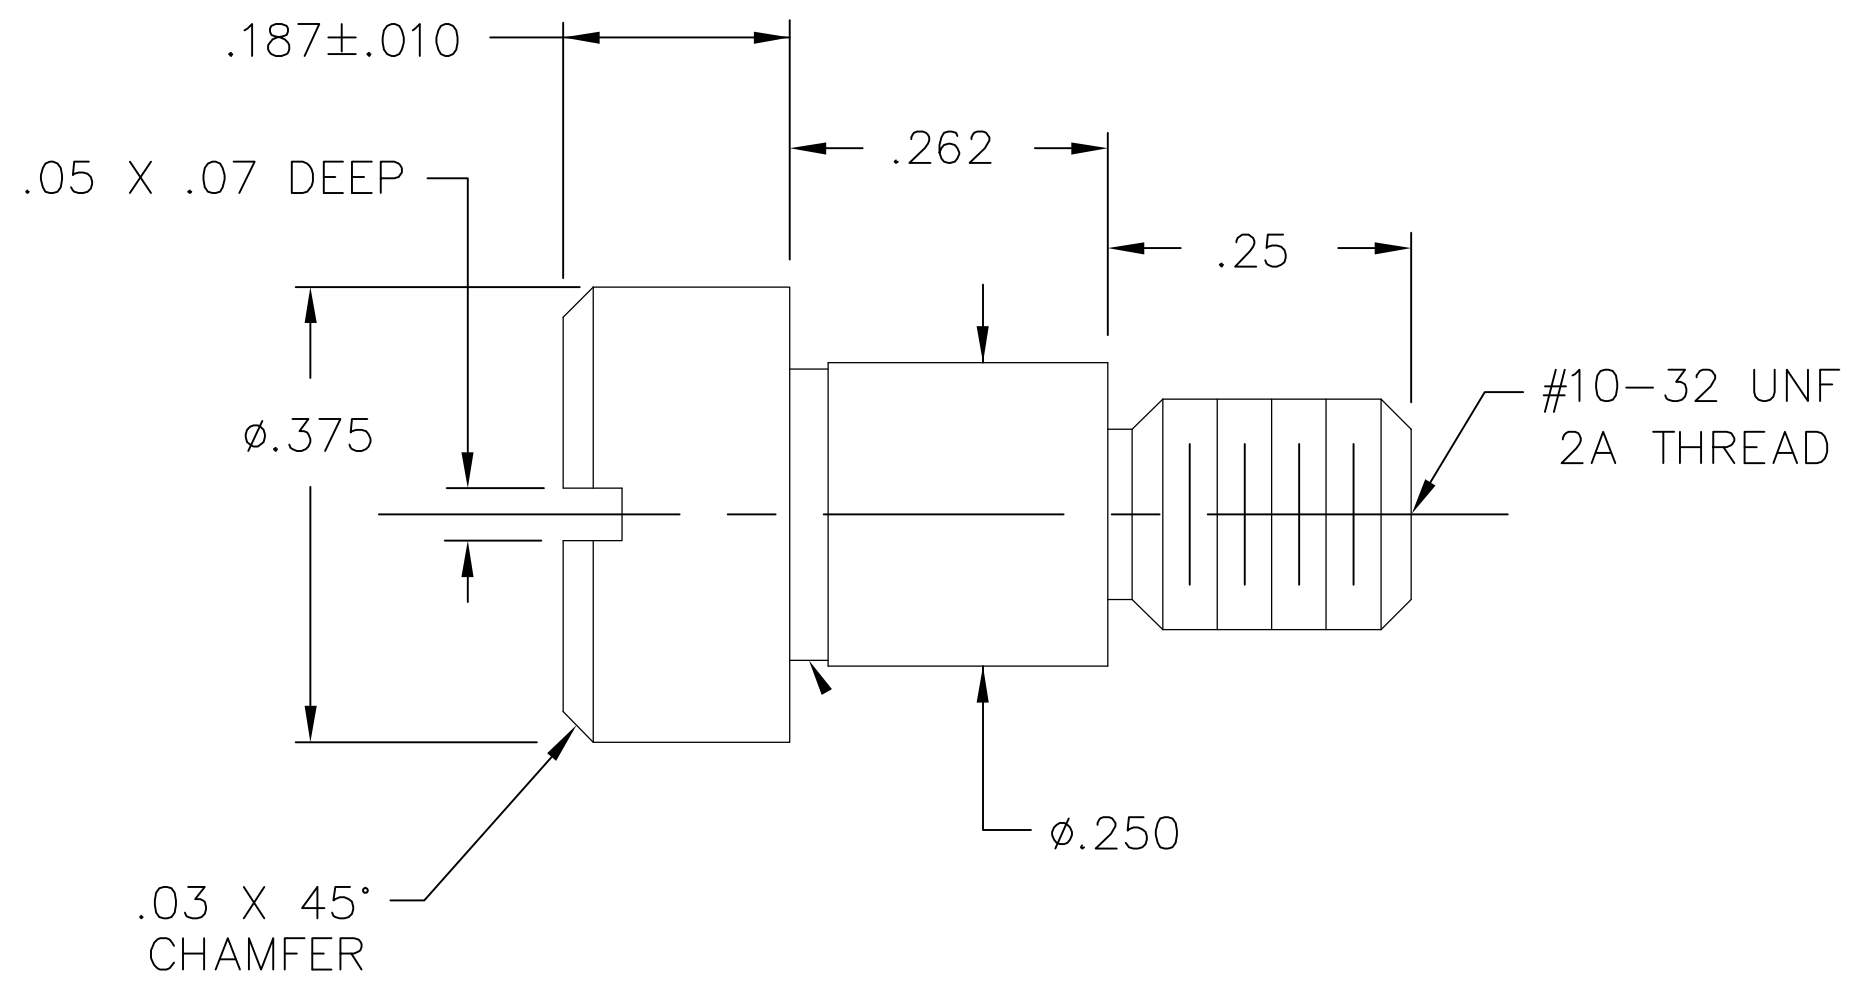

1 MATERIAL: STAINLESS STEEL

- ITEMS PROVIDED TO THIS SPECIFICATION SHALL BE IDENTIFIED ON THE SHIPPING PACKAGE AS FOLLOWS: PART NUMBER AND DATE CODE OF MANUFACTURE.
- PART NUMBER CHANGES AND OR DESIGN CHANGES AFFECTING ITEM INTERCHANGEABILITY REQUIRES PRIOR TYCO APPROVAL AND AUTHORIZATION BY REVISION TO THIS DRAWING.

AS SHOWN	1650399-1
DESCRIPTION	PART NUMBER

THIS DRAWING IS A CONTROLLED DOCUMENT.		DWN	R.GRZYBOWSKI	17OCT06	Tyco Electronics Corporation Harrisburg, PA 17105-3608				
DIMENSIONS: INCHES		CHK	D.ORRIS	17OCT06					
		TOLERANCES UNLESS OTHERWISE SPECIFIED:		APVD	S.FLICKINGER	17OCT06	NAME		
0 PLC ± - 1 PLC ± - 2 PLC ± .02 3 PLC ± .010 4 PLC ± - ANGLES ± 2		PRODUCT SPEC		SCREW, SHOULDER, SLOTTED PRECISION, #10-32 UNF DRAWER			RESTRICTED TO		
MATERIAL		FINISH		APPLICATION SPEC		SIZE	CAGE CODE	DRAWING NO	RESTRICTED TO
1		-		-		A3	00779	C-1650399	-
CUSTOMER DRAWING				SCALE		4:1	SHEET		1 OF 1
								REV	
								A	