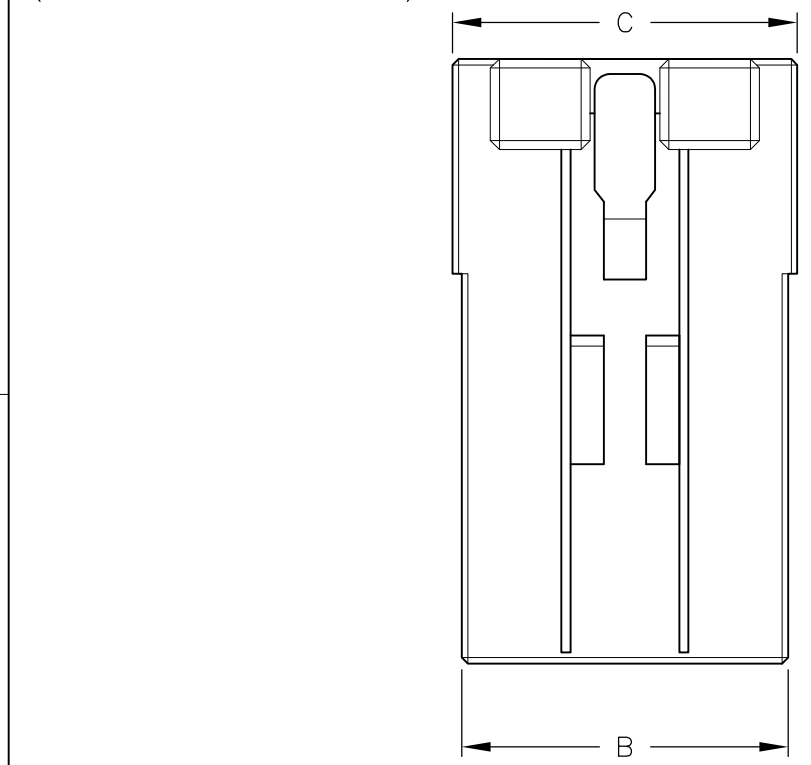

NOTES  
 1 MATERIAL:HOUSING:GLASS FILED THERMO PLASTIC  
 ,POLYESTER(94V-0),  
 COLOR:1-/2- : BLACK  
 : 9- : NATURAL  
 2 TO COAT ALL SURFACE OF HOUSING WITH TEFLON

KEY LOCATION VIEW  
 2-1318119-4  
 (KEYING Y)

OBSOLETE	<del>2</del>	11.4	10.8	7.5	3	8	5-1318119-4
	—	11.4	10.8	7.5	3	8	9-1318119-4 2-1318119-4
	—	11.4	10.8	7.5	3	8	1-1318119-4
OBSOLETE	<del>3</del>	8.9	8.3	5	2	6	5-1318119-3
	—	8.9	8.3	5	2	6	9-1318119-3 2-1318119-3
	—	8.9	8.3	5	2	6	1-1318119-3
FINISH		C	B	A	N	POS	PART NUMBER

THIS DRAWING IS A CONTROLLED DOCUMENT.

DWN	K.IKEDA	07DEC1998	<b>STE</b> TE Connectivity
CHK	N.MATSUBARA	07DEC1998	
APVD	I.HASEGAWA	07DEC1998	
NAME			
PRODUCT SPEC	108-5619		DOUBLE ROW REC HSG DYNAMIC D-2100D
APPLICATION SPEC	114-5258		
WEIGHT			SIZE CAGE CODE DRAWING NO RESTRICTED TO
MATERIAL			A300779 C-1318119
FINISH			SCALE 4:1 SHEET 1 OF 1 REV F