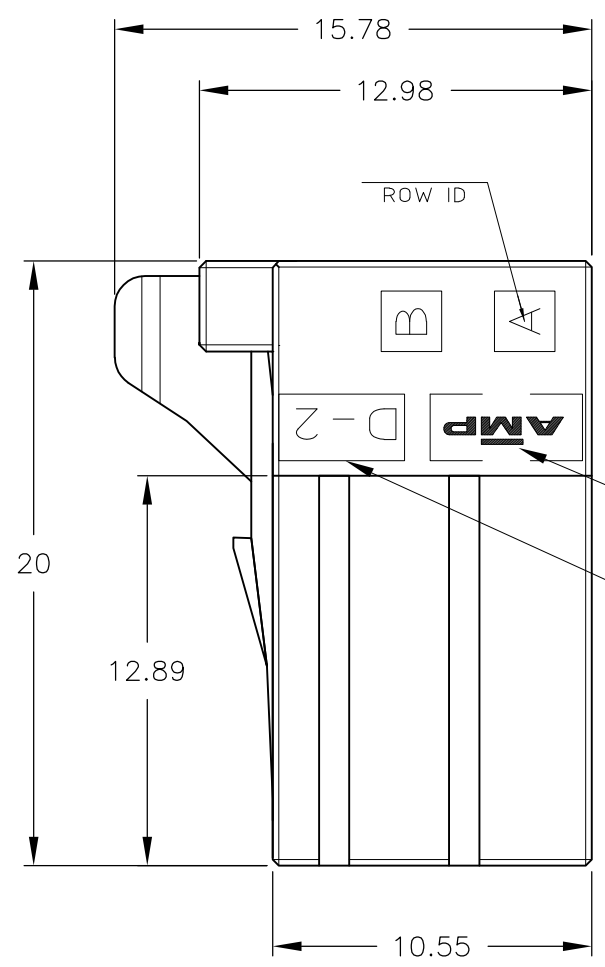

NOTES  
 1 MATERIAL:HOUSING:GLASS FILED THERMO PLASTIC  
 ,POLYESTER(94V-0),  
 COLOR:1-/2- : BLACK  
 : 9- : NATURAL  
 2 TO COAT ALL SURFACE OF HOUSING WITH TEFLON

KEY LOCATION VIEW  
 2-1318119-4  
 (KEYING Y)

OBSOLETE	<del>2</del>	11.4	10.8	7.5	3	8	5-1318119-4
	—	11.4	10.8	7.5	3	8	9-1318119-4 2-1318119-4
	—	11.4	10.8	7.5	3	8	1-1318119-4
OBSOLETE	<del>3</del>	8.9	8.3	5	2	6	5-1318119-3
	—	8.9	8.3	5	2	6	9-1318119-3 2-1318119-3
	—	8.9	8.3	5	2	6	1-1318119-3
FINISH		C	B	A	N	POS	PART NUMBER

THIS DRAWING IS A CONTROLLED DOCUMENT.

DWN	K.IKEDA	07DEC1998	<b>STE</b> TE Connectivity
CHK	N.MATSUBARA	07DEC1998	
APVD	I.HASEGAWA	07DEC1998	
NAME			
PRODUCT SPEC	108-5619		DOUBLE ROW REC HSG DYNAMIC D-2100D
APPLICATION SPEC	114-5258		
WEIGHT			SIZE CAGE CODE DRAWING NO RESTRICTED TO
MATERIAL			A300779 C-1318119
FINISH			SCALE 4:1 SHEET 1 OF 1 REV F