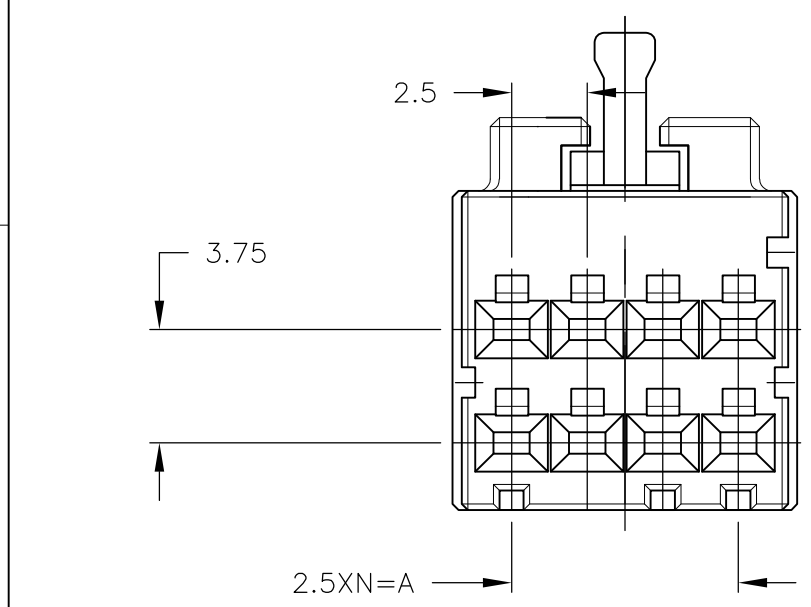

NOTES  
 1 MATERIAL:HOUSING:GLASS FILED THERMO PLASTIC  
 ,POLYESTER(94V-0),  
 COLOR:1-/2- : BLACK  
 : 9- : NATURAL  
 2 TO COAT ALL SURFACE OF HOUSING WITH TEFLON

KEY LOCATION VIEW  
 2-1318119-4  
 (KEYING Y)

OBSOLETE	<del>2</del>	11.4	10.8	7.5	3	8	5-1318119-4
	—	11.4	10.8	7.5	3	8	9-1318119-4 2-1318119-4
	—	11.4	10.8	7.5	3	8	1-1318119-4
OBSOLETE	<del>3</del>	8.9	8.3	5	2	6	5-1318119-3
	—	8.9	8.3	5	2	6	9-1318119-3 2-1318119-3
	—	8.9	8.3	5	2	6	1-1318119-3
FINISH		C	B	A	N	POS	PART NUMBER

THIS DRAWING IS A CONTROLLED DOCUMENT.

DWN	K.IKEDA	07DEC1998	<b>STE</b> TE Connectivity
CHK	N.MATSUBARA	07DEC1998	
APVD	I.HASEGAWA	07DEC1998	
NAME			
PRODUCT SPEC	108-5619		DOUBLE ROW REC HSG DYNAMIC D-2100D
APPLICATION SPEC	114-5258		
WEIGHT			SIZE CAGE CODE DRAWING NO RESTRICTED TO
MATERIAL			A300779 C-1318119
FINISH			SCALE 4:1 SHEET 1 OF 1 REV F