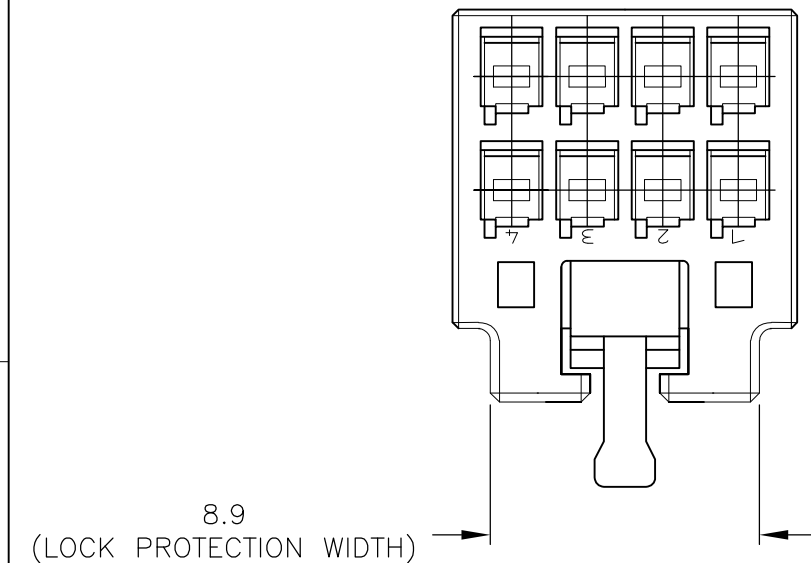

NOTES  
 1 MATERIAL:HOUSING:GLASS FILED THERMO PLASTIC  
 ,POLYESTER(94V-0),  
 COLOR:1-/2- : BLACK  
 : 9- : NATURAL  
 2 TO COAT ALL SURFACE OF HOUSING WITH TEFLON

KEY LOCATION VIEW  
 2-1318119-4  
 (KEYING Y)

OBSOLETE	<del>2</del>	11.4	10.8	7.5	3	8	5-1318119-4
	—	11.4	10.8	7.5	3	8	9-1318119-4 2-1318119-4
	—	11.4	10.8	7.5	3	8	1-1318119-4
OBSOLETE	<del>3</del>	8.9	8.3	5	2	6	5-1318119-3
	—	8.9	8.3	5	2	6	9-1318119-3 2-1318119-3
	—	8.9	8.3	5	2	6	1-1318119-3
FINISH		C	B	A	N	POS	PART NUMBER

THIS DRAWING IS A CONTROLLED DOCUMENT.

DWN	K.IKEDA	07DEC1998	<b>STE</b> TE Connectivity
CHK	N.MATSUBARA	07DEC1998	
APVD	I.HASEGAWA	07DEC1998	
NAME			
PRODUCT SPEC	108-5619		DOUBLE ROW REC HSG DYNAMIC D-2100D
APPLICATION SPEC	114-5258		
WEIGHT			SIZE CAGE CODE DRAWING NO RESTRICTED TO
MATERIAL			A300779 C-1318119
FINISH			SCALE 4:1 SHEET 1 OF 1 REV F