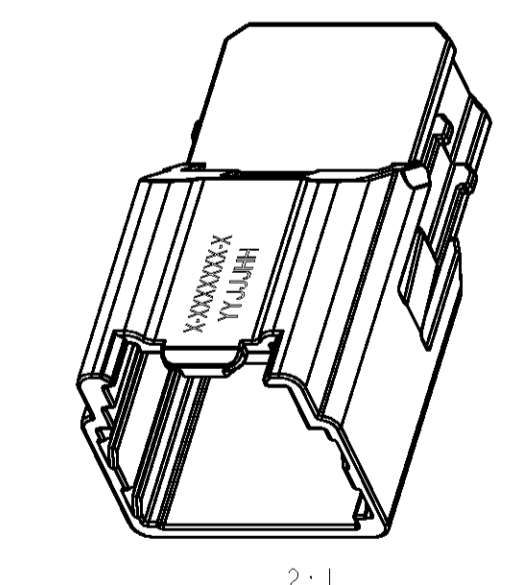

KEYING OPTION A IS SHOWN

- NOTE:
- 1 TERMINAL POSITION NUMBERS LOCATED AS SHOWN
 - 2 SPACER IS SHIPPED IN PRE-ASSEMBLED POSITION
 - 3 PARTNUMBER AND DATE CODE
 - 4 PRODUCT REVISION LEVEL (OPTIONAL)
 - 5 TOOL NUMBER, MOLD CAVITY NUMBER, TYCO LOGO (OPTIONAL)
 - 6 MATERIAL IDENTIFICATION
 - 7 PACKING: CONNECTOR ASSEMBLIES HAVE TO BE BULK PACKED IN CARD BOARD BOX

TYCO ORDER NUMBER	KEYING OPTIONS								ITEM	DESCRIPTION	MATERIAL	COLOUR
	A	C	D	E	F	G	H					
9-1419157-6								2	SPACER	PBT - GF 30	RED	
1-1414147-7								1	MALE HOUSING	PA66-GF35	BLACK	
2-1414167-3								1	MALE HOUSING	PA66-GF35	BLACK	
2-1414167-4								1	MALE HOUSING	PA66-GF35	BLACK	
2-1414167-5								1	MALE HOUSING	PA66-GF35	BLACK	
2-1414167-6								1	MALE HOUSING	PA66-GF35	BLACK	
2-1414167-7								1	MALE HOUSING	PA66-GF35	BLACK	
									KEYING OPTIONS			

CUSTOMER DRAWING: -

TYCO Electronics

Tyco Electronics AMP GmbH
D-63225 Langen

2x5 POS. GET MALE CONNECTOR, UNSEALED ASSEMBLY

SIZE: CAGE CODE: DRAWING NO: 00779 C-1-1419147-7

RESTRICTED TO: -

SCALE: 5:1 SHEET 1 OF 1 REV B