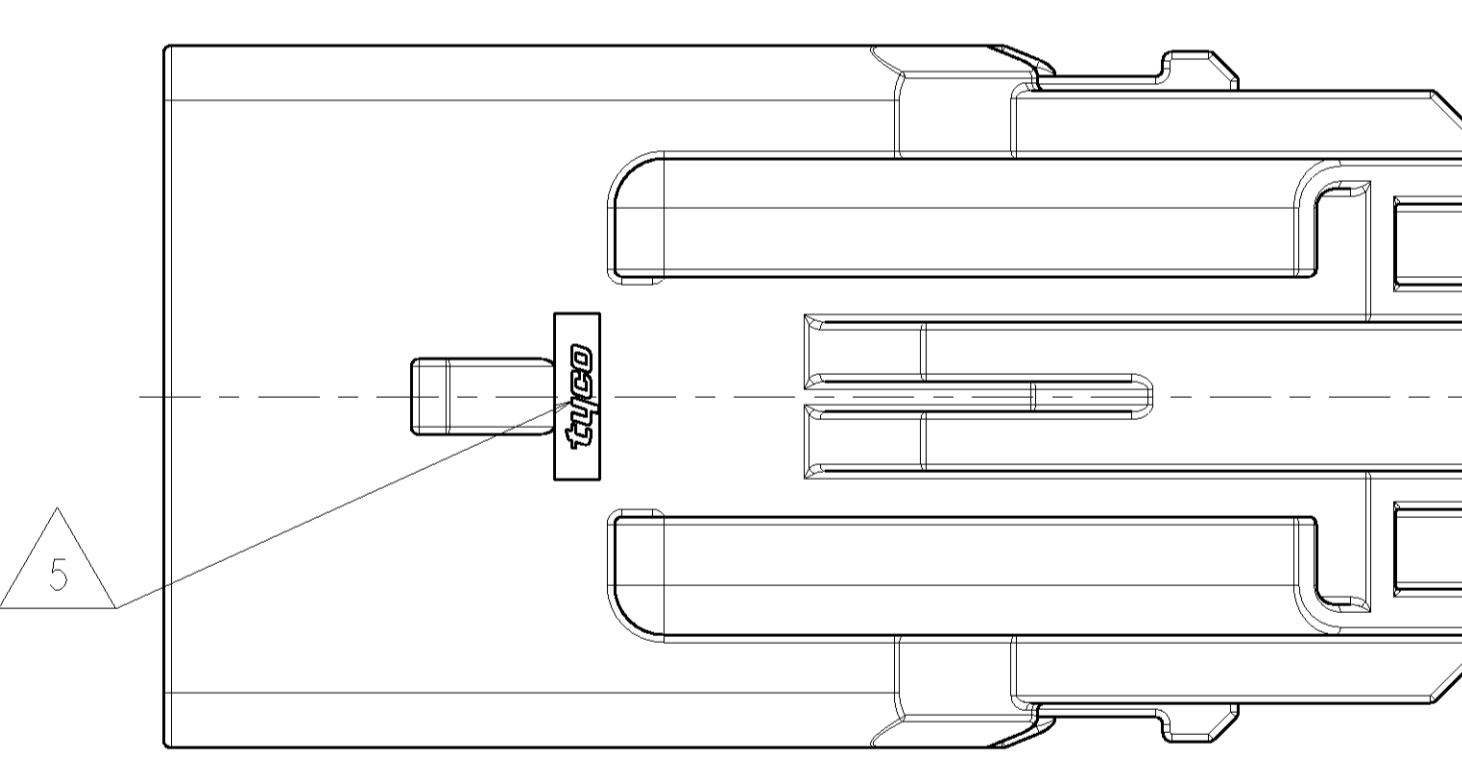

KEYING OPTION A IS SHOWN

- NOTE:
- 1 TERMINAL POSITION NUMBERS LOCATED AS SHOWN
 - 2 SPACER IS SHIPPED IN PRE-ASSEMBLED POSITION
 - 3 PARTNUMBER AND DATE CODE
 - 4 PRODUCT REVISION LEVEL (OPTIONAL)
 - 5 TOOL NUMBER, MOLD CAVITY NUMBER, TYCO LOGO (OPTIONAL)
 - 6 MATERIAL IDENTIFICATION
 - 7 PACKING: CONNECTOR ASSEMBLIES HAVE TO BE BULK PACKED IN CARD BOARD BOX

TYCO ORDER NUMBER	KEYING OPTIONS								ITEM	DESCRIPTION	MATERIAL	COLOUR
	A	C	D	E	F	G	H					
9-1419157-6								2	SPACER	PBT - GF 30	RED	
1-1414147-7								1	MALE HOUSING	PA66-GF35	BLACK	
2-1414167-3								1	MALE HOUSING	PA66-GF35	BLACK	
2-1414167-4								1	MALE HOUSING	PA66-GF35	BLACK	
2-1414167-5								1	MALE HOUSING	PA66-GF35	BLACK	
2-1414167-6								1	MALE HOUSING	PA66-GF35	BLACK	
2-1414167-7								1	MALE HOUSING	PA66-GF35	BLACK	
									KEYING OPTIONS			