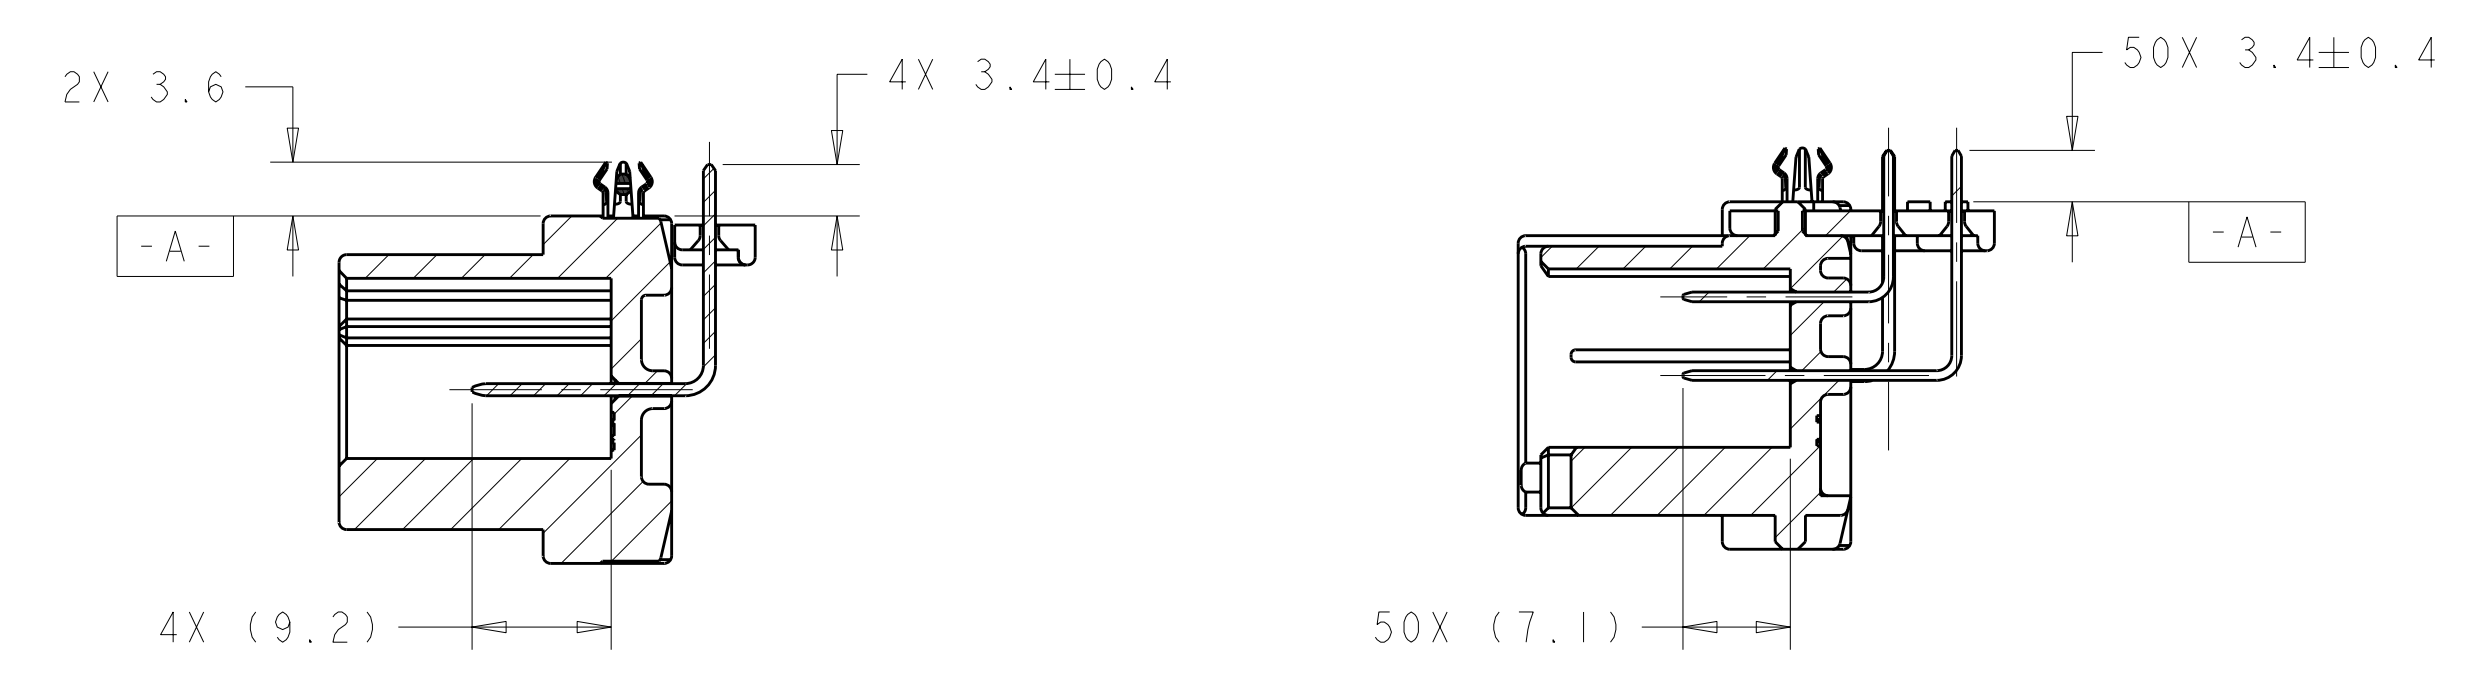

PC BOARD LAYOUT
 CONNECTOR SIDE
 (RECOMMENDED BOARD THICKNESS 1.57mm)

MATES WITH TE PART# 1438759-1 (WHITE)
 MATES WITH TE PART# 1438761-6 (GRAY)

PCT	GRAY	BRASS	PRE-TIN	BRASS	POST-TIN	PCT	GRAY	9-1438772-6
MATERIAL	FINISH	MATERIAL	FINISH	MATERIAL	FINISH	MATERIAL	COLOR	PART NO
TINE PLATE		BOARDLOCK		CONTACT		HOUSING		
DIMENSIONS:				TOLERANCES UNLESS OTHERWISE SPECIFIED:				DWN: M. HITCHCOCK 27 JUL 2004
mm				9 PLC ±0.0				CHK: A. VASINDER 27 JUL 2004
Ø				1 PLC ±0.3				APPD: T. MEHAFFEY 27 JUL 2004
HOLE				2 PLC ±0.1				NAME: Tyco Electronics
ANGLE				3 PLC ±				Tyco Electronics Harrisburg, PA 17105-3608
FINISH				4 PLC ±				PRODUCT SPEC: 54-WAY HYBRID
MATERIAL				FINISH				APPLICATION SPEC: 040, 2.8 PINS UP CAP ASSEMBLY WITH BOARDLOCKS
SEE TABLE				SEE TABLE				SIZE: 114-13158
								WEIGHT: -
								CUSTOMER DRAWING
								SCALE: 2:1
								SHEET 1 OF 1
								REV: C3