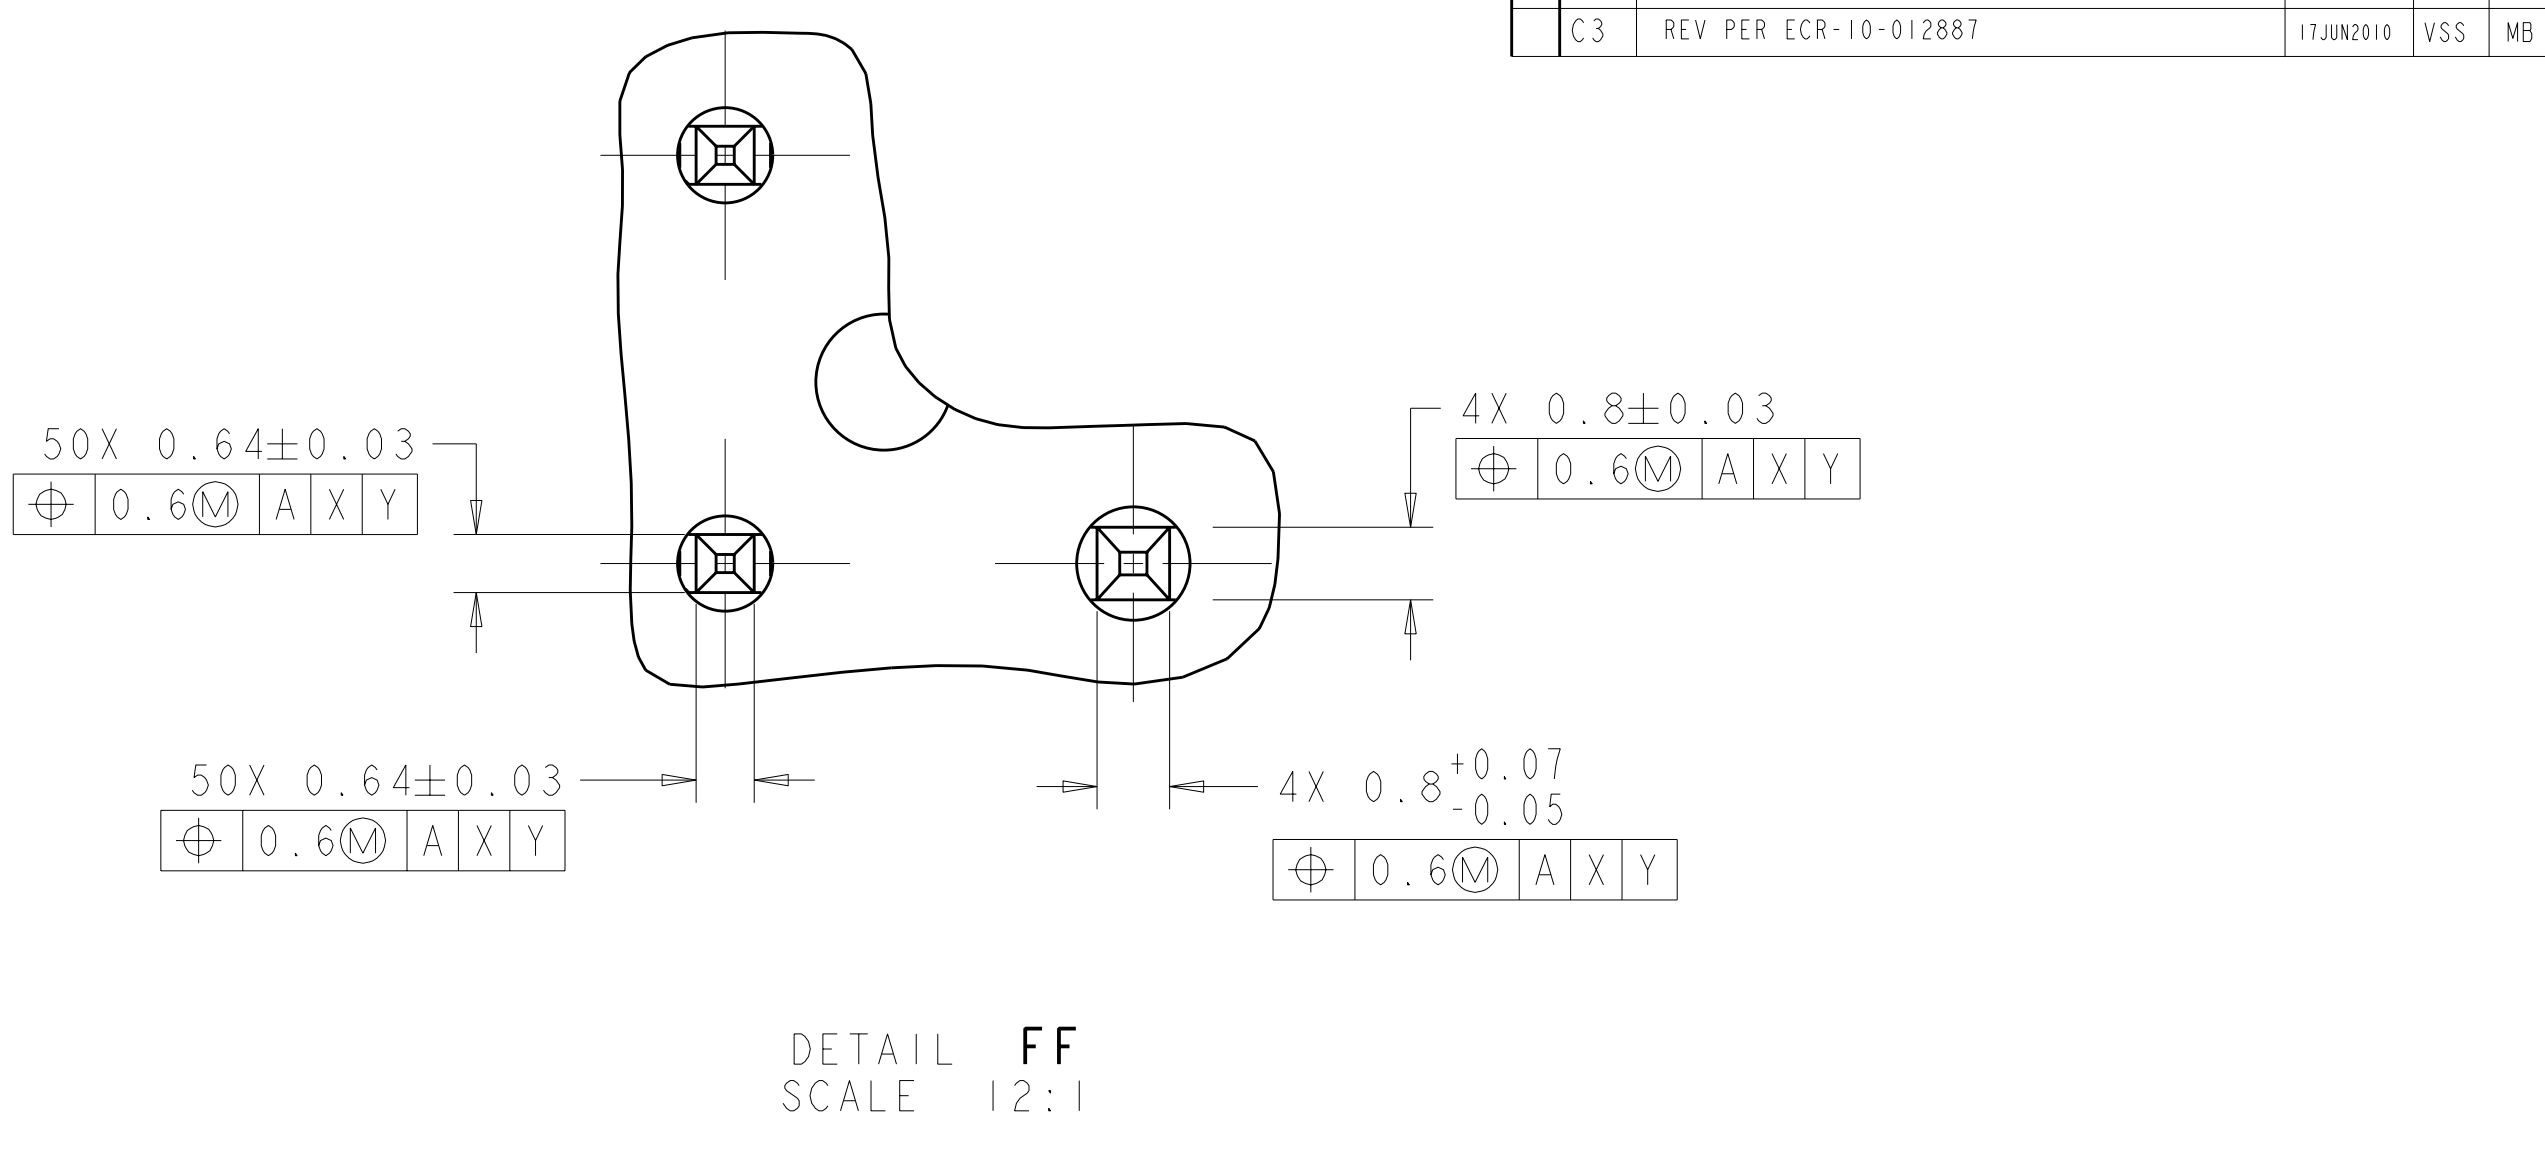

PC BOARD LAYOUT
 CONNECTOR SIDE
 (RECOMMENDED BOARD THICKNESS 1.57mm)

MATES WITH TE PART# 1438759-1 (WHITE)
 MATES WITH TE PART# 1438761-6 (GRAY)

PCT	GRAY	BRASS	PRE-TIN	BRASS	POST-TIN	PCT	GRAY	9-1438772-6
MATERIAL	FINISH	MATERIAL	FINISH	MATERIAL	FINISH	MATERIAL	COLOR	PART NO
TINE PLATE		BOARDLOCK		CONTACT		HOUSING		
DIMENSIONS:				TOLERANCES UNLESS OTHERWISE SPECIFIED:				DWN: M. HITCHCOCK 27 JUL 2004
mm				9 PLC ±0.0				CHK: A. VASINDER 27 JUL 2004
Ø				1 PLC ±0.3				APPD: T. MEHAFFEY 27 JUL 2004
HOLE				2 PLC ±0.1				NAME: Tyco Electronics
ANGLE				3 PLC ±				Tyco Electronics Harrisburg, PA 17105-3608
FINISH				4 PLC ±				PRODUCT SPEC: 54-WAY HYBRID
MATERIAL				FINISH				APPLICATION SPEC: 040, 2.8 PINS UP CAP ASSEMBLY WITH BOARDLOCKS
SEE TABLE				SEE TABLE				SIZE: 114-13158
								WEIGHT: -
								CUSTOMER DRAWING
								SCALE: 2:1
								SHEET 1 OF 1
								REV: C3