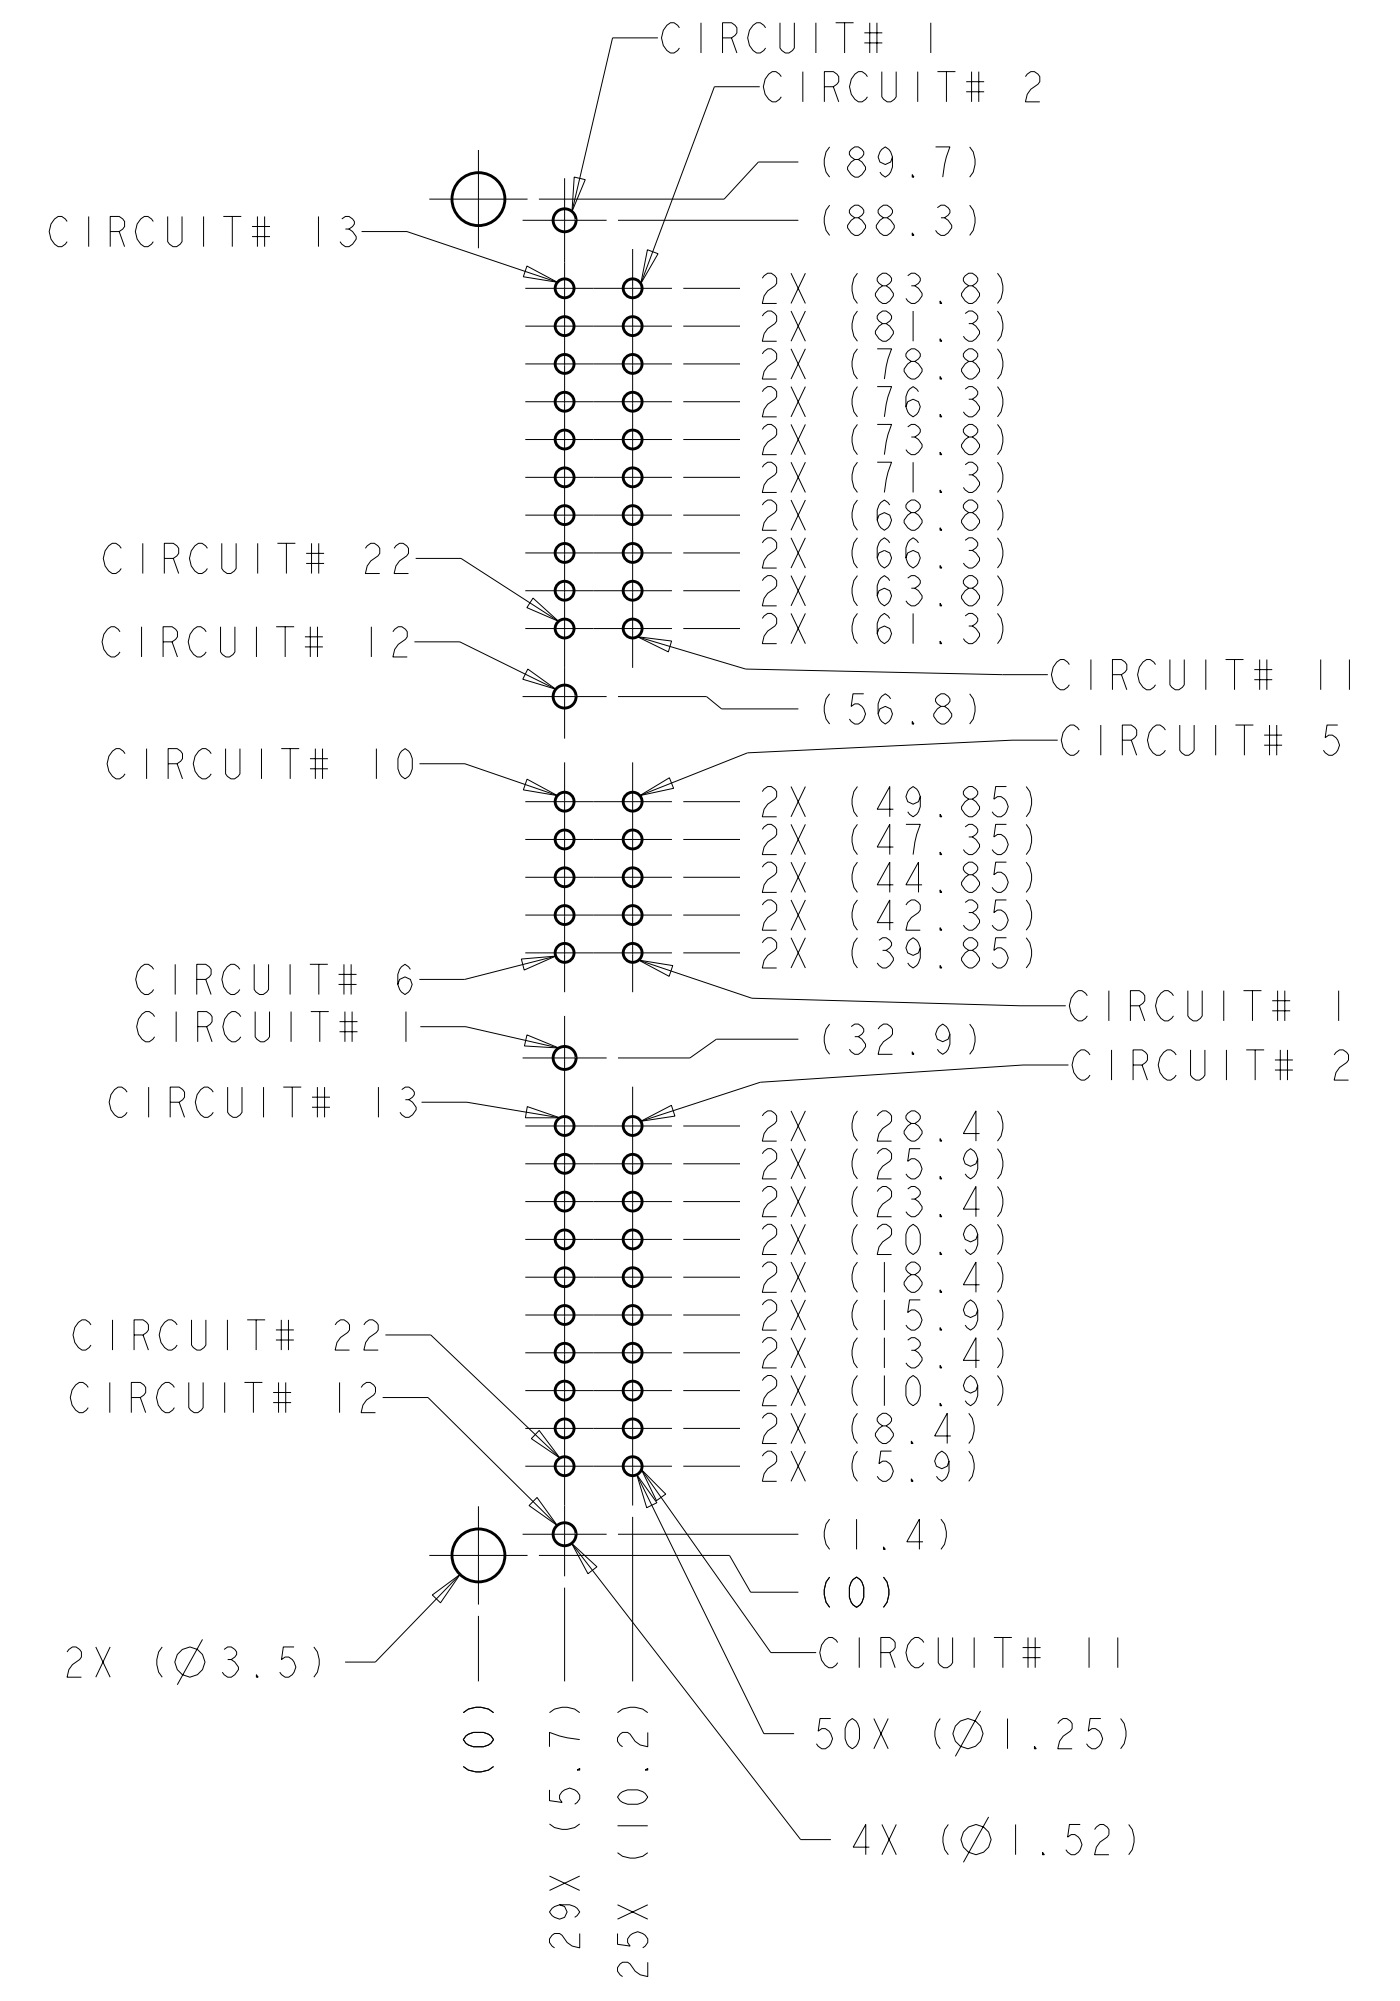

LOC	DIST	REV	DATE	BY	APPD
FX	00				
C		REV PER ECR-06-000886	09MAR2006	MBH	AV
C1		REV PER ECR-06-021177	21FEB2007	AH	CS
C2		REVISED PER ECO-09-028165	21DEC2009	DLD	MHB
C3		REV PER ECR-10-012887	17JUN2010	VSS	MB

PC BOARD LAYOUT
 CONNECTOR SIDE
 (RECOMMENDED BOARD THICKNESS 1.57mm)

MATES WITH TE PART# 1438759-1 (WHITE)
 MATES WITH TE PART# 1438761-6 (GRAY)

PCT	GRAY	BRASS	PRE-TIN	BRASS	POST-TIN	PCT	GRAY	9-1438772-6
MATERIAL	FINISH	MATERIAL	FINISH	MATERIAL	FINISH	MATERIAL	COLOR	PART NO
TINE PLATE		BOARDLOCK		CONTACT		HOUSING		
DIMENSIONS:				TOLERANCES UNLESS OTHERWISE SPECIFIED:				DWN: M. HITCHCOCK 27 JUL 2004
mm				9 PLC ±0.0				CHK: A. VASINDER 27 JUL 2004
Ø				1 PLC ±0.3				APPD: T. MEHAFFEY 27 JUL 2004
HOLE				2 PLC ±0.1				NAME: Tyco Electronics
ANGLE				3 PLC ±				Tyco Electronics Harrisburg, PA 17105-3608
FINISH				4 PLC ±				PRODUCT SPEC: 54-WAY HYBRID
MATERIAL				FINISH				APPLICATION SPEC: 040, 2.8 PINS UP CAP ASSEMBLY WITH BOARDLOCKS
SEE TABLE				SEE TABLE				SIZE: 114-13158
								WEIGHT: -
								CUSTOMER DRAWING
								SCALE: 2:1
								SHEET 1 OF 1
								REV: C3