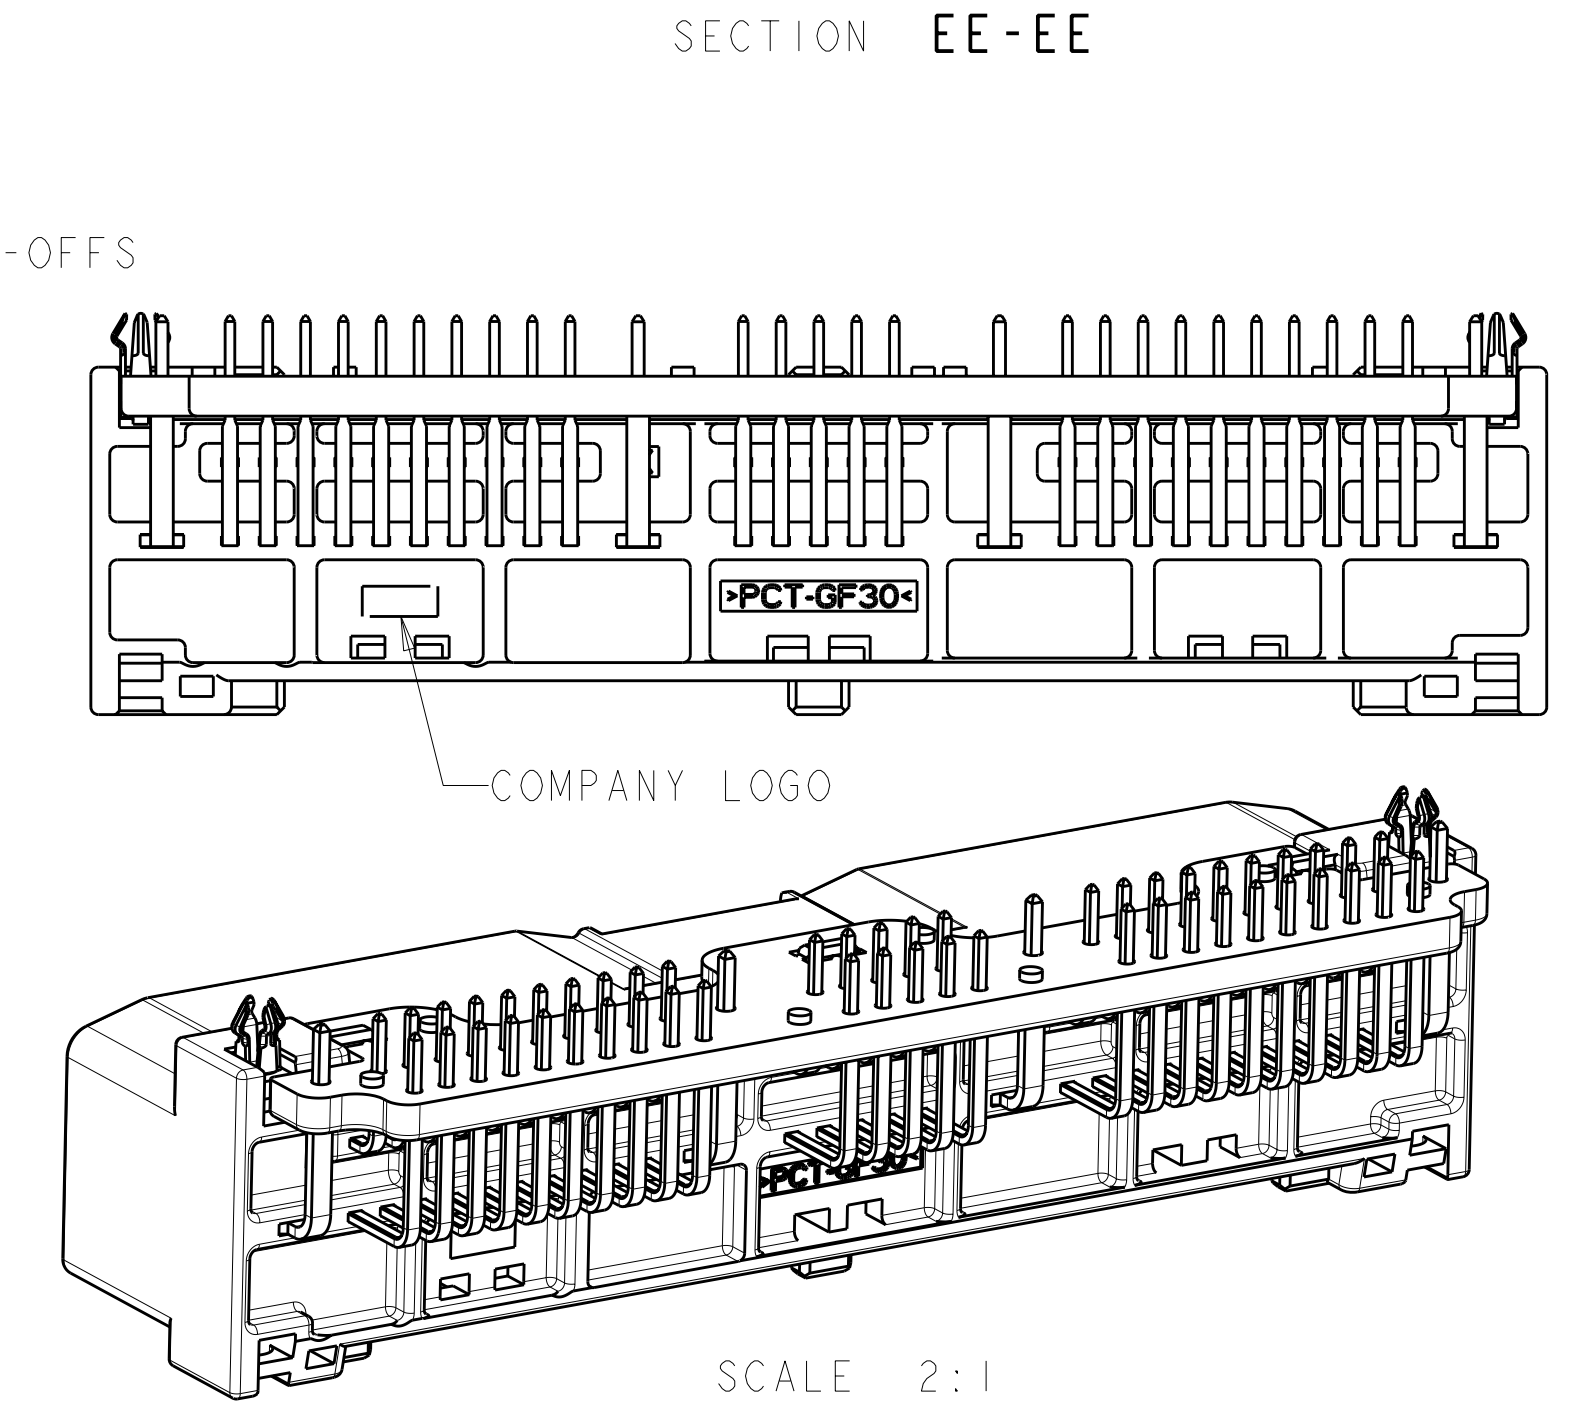

PC BOARD LAYOUT
 CONNECTOR SIDE
 (RECOMMENDED BOARD THICKNESS 1.57mm)

MATES WITH TE PART# 1438759-1 (WHITE)
 MATES WITH TE PART# 1438761-6 (GRAY)

PCT	GRAY	BRASS	PRE-TIN	BRASS	POST-TIN	PCT	GRAY	9-1438772-6
MATERIAL	FINISH	MATERIAL	FINISH	MATERIAL	FINISH	MATERIAL	COLOR	PART NO
TINE PLATE		BOARDLOCK		CONTACT		HOUSING		
DIMENSIONS:				TOLERANCES UNLESS OTHERWISE SPECIFIED:				DWN: M. HITCHCOCK 27 JUL 2004
mm				9 PLC ±0.0				CHK: A. VASINDER 27 JUL 2004
Ø				1 PLC ±0.3				APPD: T. MEHAFFEY 27 JUL 2004
HOLE				2 PLC ±0.1				NAME: Tyco Electronics
ANGLE				3 PLC ±				Tyco Electronics Harrisburg, PA 17105-3608
FINISH				4 PLC ±				PRODUCT SPEC: 54-WAY HYBRID
MATERIAL				FINISH				APPLICATION SPEC: 040, 2.8 PINS UP CAP ASSEMBLY WITH BOARDLOCKS
SEE TABLE				SEE TABLE				SIZE: 114-13158
								WEIGHT: -
								CUSTOMER DRAWING
								SCALE: 2:1
								SHEET 1 OF 1
								REV: C3