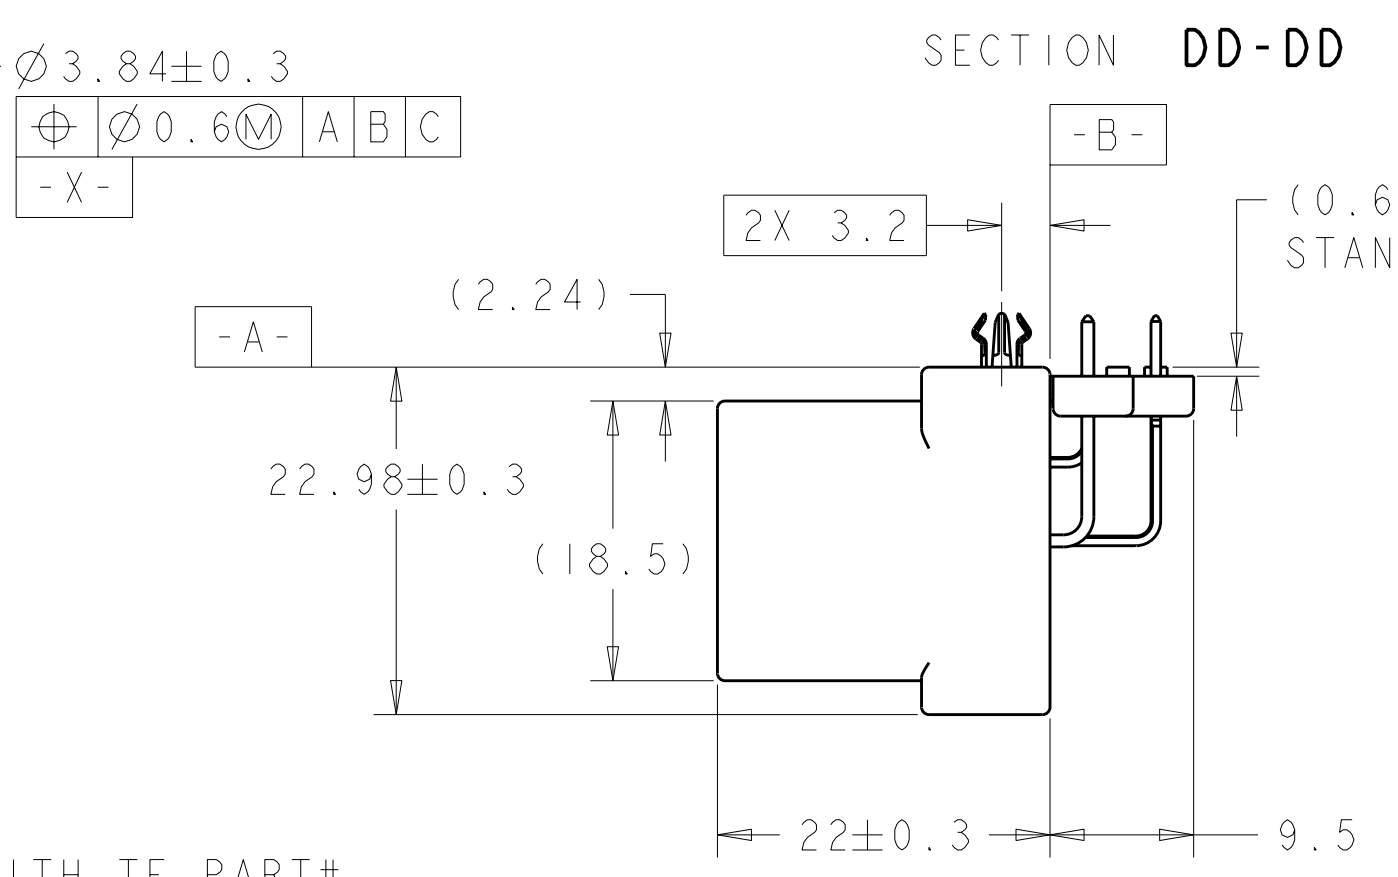

PC BOARD LAYOUT
 CONNECTOR SIDE
 (RECOMMENDED BOARD THICKNESS 1.57mm)

MATES WITH TE PART# 1438759-1 (WHITE)
 MATES WITH TE PART# 1438761-6 (GRAY)

PCT	GRAY	BRASS	PRE-TIN	BRASS	POST-TIN	PCT	GRAY	9-1438772-6
MATERIAL	FINISH	MATERIAL	FINISH	MATERIAL	FINISH	MATERIAL	COLOR	PART NO
TINE PLATE		BOARDLOCK		CONTACT		HOUSING		
DIMENSIONS:				TOLERANCES UNLESS OTHERWISE SPECIFIED:				DWN: M. HITCHCOCK 27 JUL 2004
mm				9 PLC ±0.0				CHK: A. VASINDER 27 JUL 2004
Ø				1 PLC ±0.3				APPD: T. MEHAFFEY 27 JUL 2004
HOLE				2 PLC ±0.1				NAME: Tyco Electronics
ANGLE				3 PLC ±				Tyco Electronics Harrisburg, PA 17105-3608
FINISH				4 PLC ±				PRODUCT SPEC: 54-WAY HYBRID
MATERIAL				FINISH				APPLICATION SPEC: 040, 2.8 PINS UP CAP ASSEMBLY WITH BOARDLOCKS
SEE TABLE				SEE TABLE				SIZE: 114-13158
								WEIGHT: -
								CUSTOMER DRAWING
								SCALE: 2:1
								SHEET 1 OF 1
								REV: C3