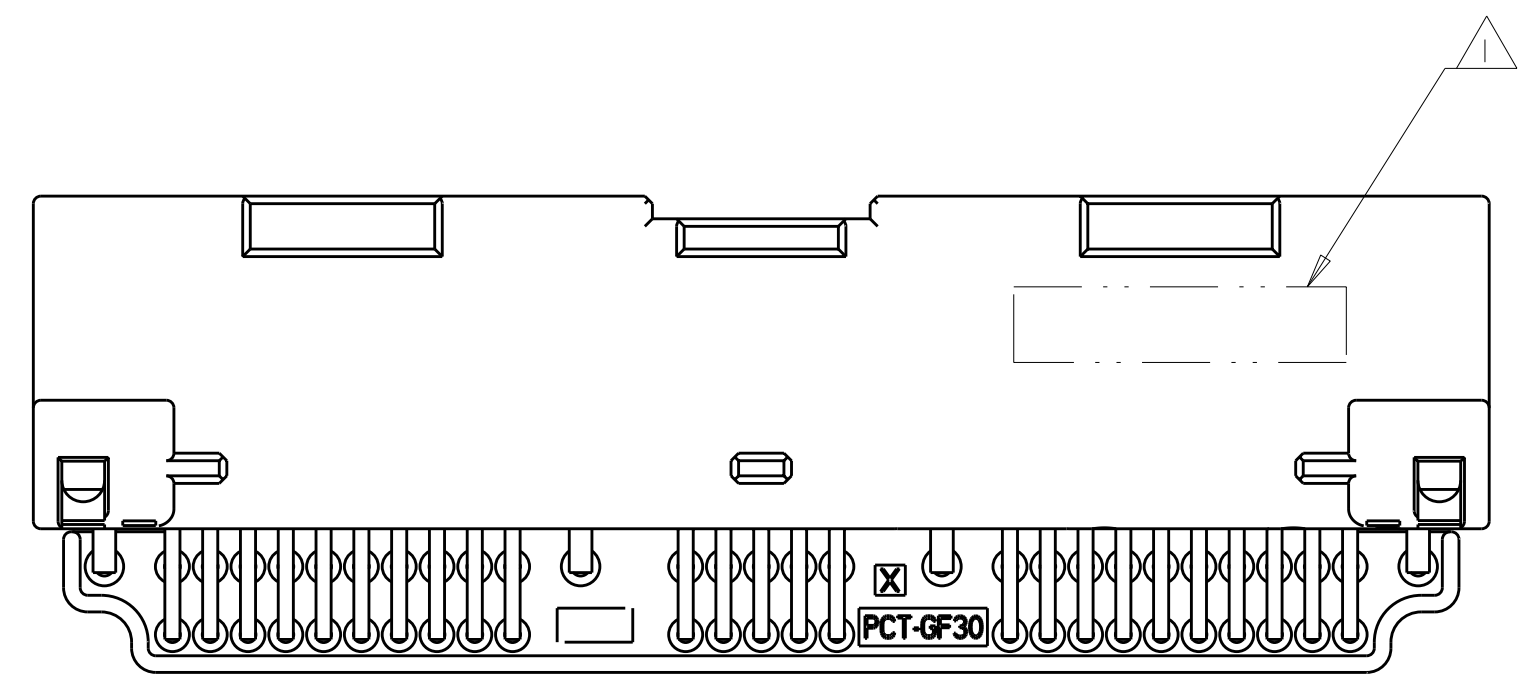

PC BOARD LAYOUT
 CONNECTOR SIDE
 (RECOMMENDED BOARD THICKNESS 1.57mm)

MATES WITH TE PART# 1438759-1 (WHITE)
 MATES WITH TE PART# 1438761-6 (GRAY)

PCT	GRAY	BRASS	PRE-TIN	BRASS	POST-TIN	PCT	GRAY	9-1438772-6
MATERIAL	FINISH	MATERIAL	FINISH	MATERIAL	FINISH	MATERIAL	COLOR	PART NO
TINE PLATE		BOARDLOCK		CONTACT		HOUSING		
DIMENSIONS:				TOLERANCES UNLESS OTHERWISE SPECIFIED:				DWN: M. HITCHCOCK 27 JUL 2004
mm				9 PLC ±0.0				CHK: A. VASINDER 27 JUL 2004
Ø				1 PLC ±0.3				APPD: T. MEHAFFEY 27 JUL 2004
HOLE				2 PLC ±0.1				NAME: Tyco Electronics
ANGLE				3 PLC ±				Tyco Electronics Harrisburg, PA 17105-3608
FINISH				4 PLC ±				PRODUCT SPEC: 54-WAY HYBRID
MATERIAL				FINISH				APPLICATION SPEC: 040, 2.8 PINS UP CAP ASSEMBLY WITH BOARDLOCKS
SEE TABLE				SEE TABLE				SIZE: 114-13158
								WEIGHT: -
								CUSTOMER DRAWING
								SCALE: 2:1
								SHEET 1 OF 1
								REV: C3