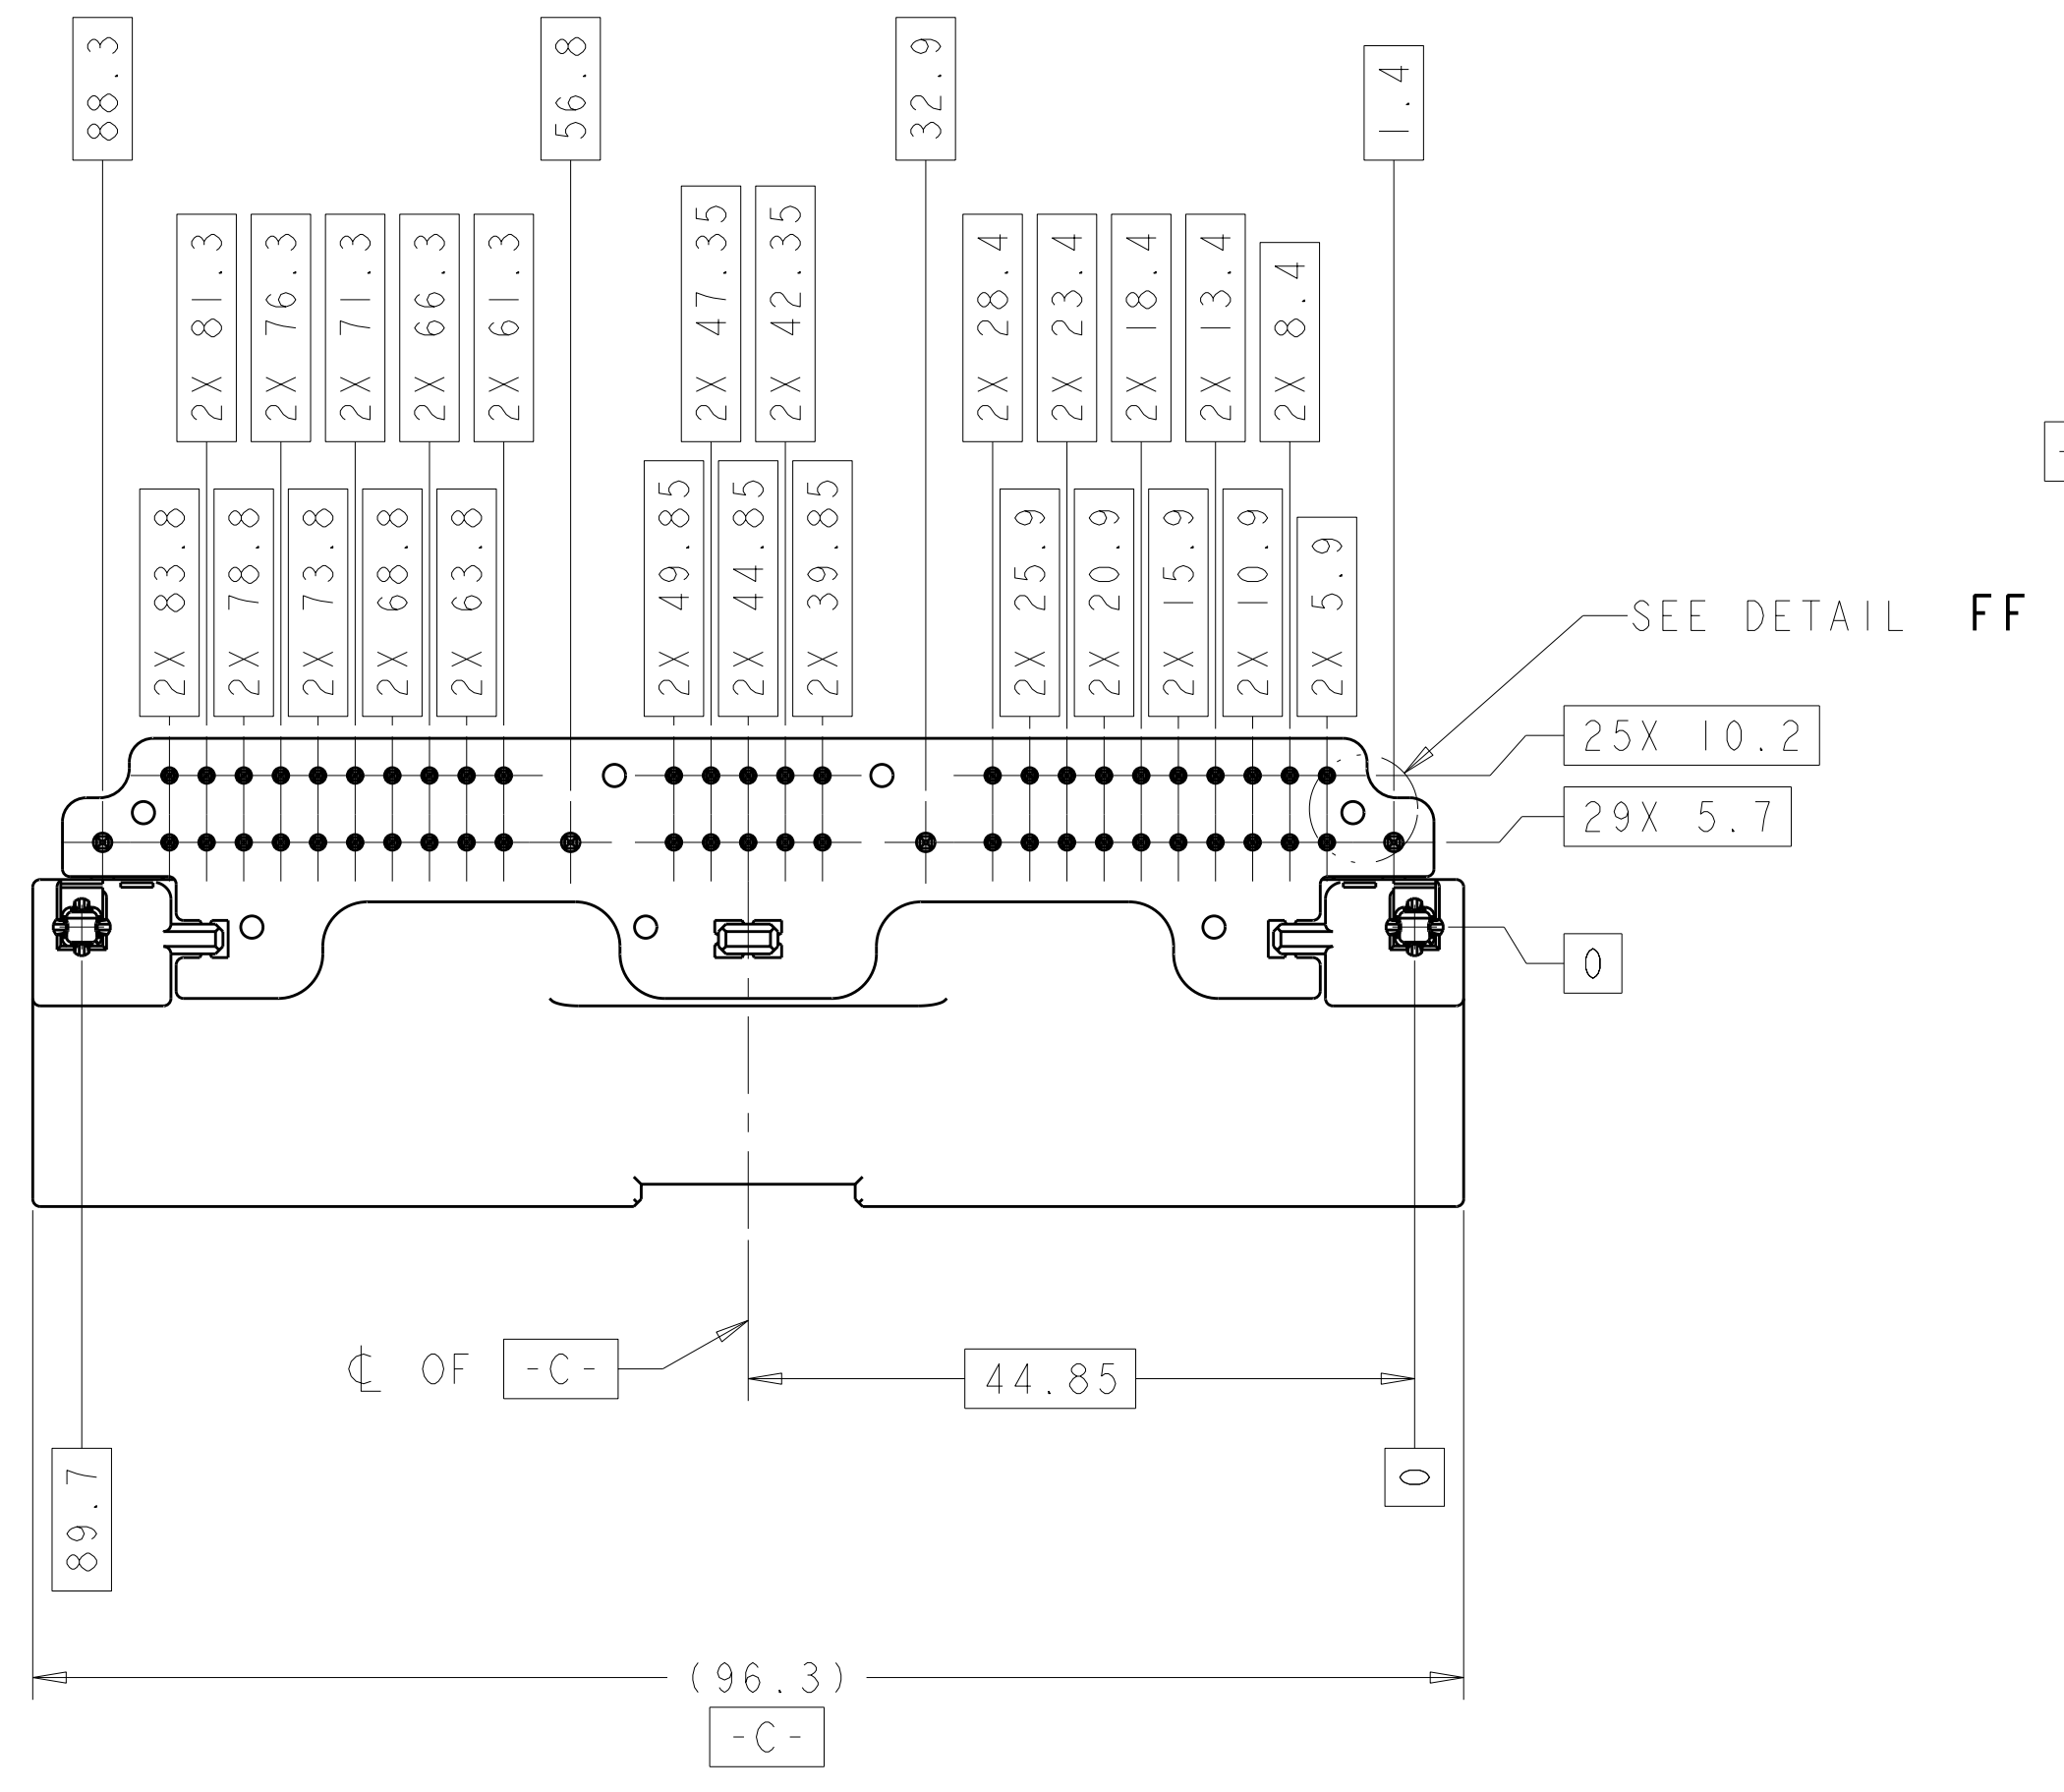

LOC	DIST	REV	DATE	BY	APPD
FX	00				
C		REV PER ECR-06-000886	09MAR2006	MBH	AV
C1		REV PER ECR-06-021177	21FEB2007	AH	CS
C2		REVISED PER ECO-09-028165	21DEC2009	DLD	MHB
C3		REV PER ECR-10-012887	17JUN2010	VSS	MB

PC BOARD LAYOUT
 CONNECTOR SIDE
 (RECOMMENDED BOARD THICKNESS 1.57mm)

MATES WITH TE PART# 1438759-1 (WHITE)
 MATES WITH TE PART# 1438761-6 (GRAY)

PCT	GRAY	BRASS	PRE-TIN	BRASS	POST-TIN	PCT	GRAY	9-1438772-6
MATERIAL	FINISH	MATERIAL	FINISH	MATERIAL	FINISH	MATERIAL	COLOR	PART NO
TINE PLATE		BOARDLOCK		CONTACT		HOUSING		
DIMENSIONS:				TOLERANCES UNLESS OTHERWISE SPECIFIED:				DWN: M. HITCHCOCK 27 JUL 2004
mm				9 PLC ±0.0				CHK: A. VASINDER 27 JUL 2004
Ø				1 PLC ±0.3				APPD: T. MEHAFFEY 27 JUL 2004
HOLE				2 PLC ±0.1				NAME: Tyco Electronics
ANGLE				3 PLC ±				Tyco Electronics Harrisburg, PA 17105-3608
FINISH				4 PLC ±				PRODUCT SPEC: 54-WAY HYBRID
MATERIAL				FINISH				APPLICATION SPEC: 040, 2.8 PINS UP CAP ASSEMBLY WITH BOARDLOCKS
SEE TABLE				SEE TABLE				SIZE: 114-13158
								WEIGHT: -
								CUSTOMER DRAWING
								SCALE: 2:1
								SHEET 1 OF 1
								REV: C3