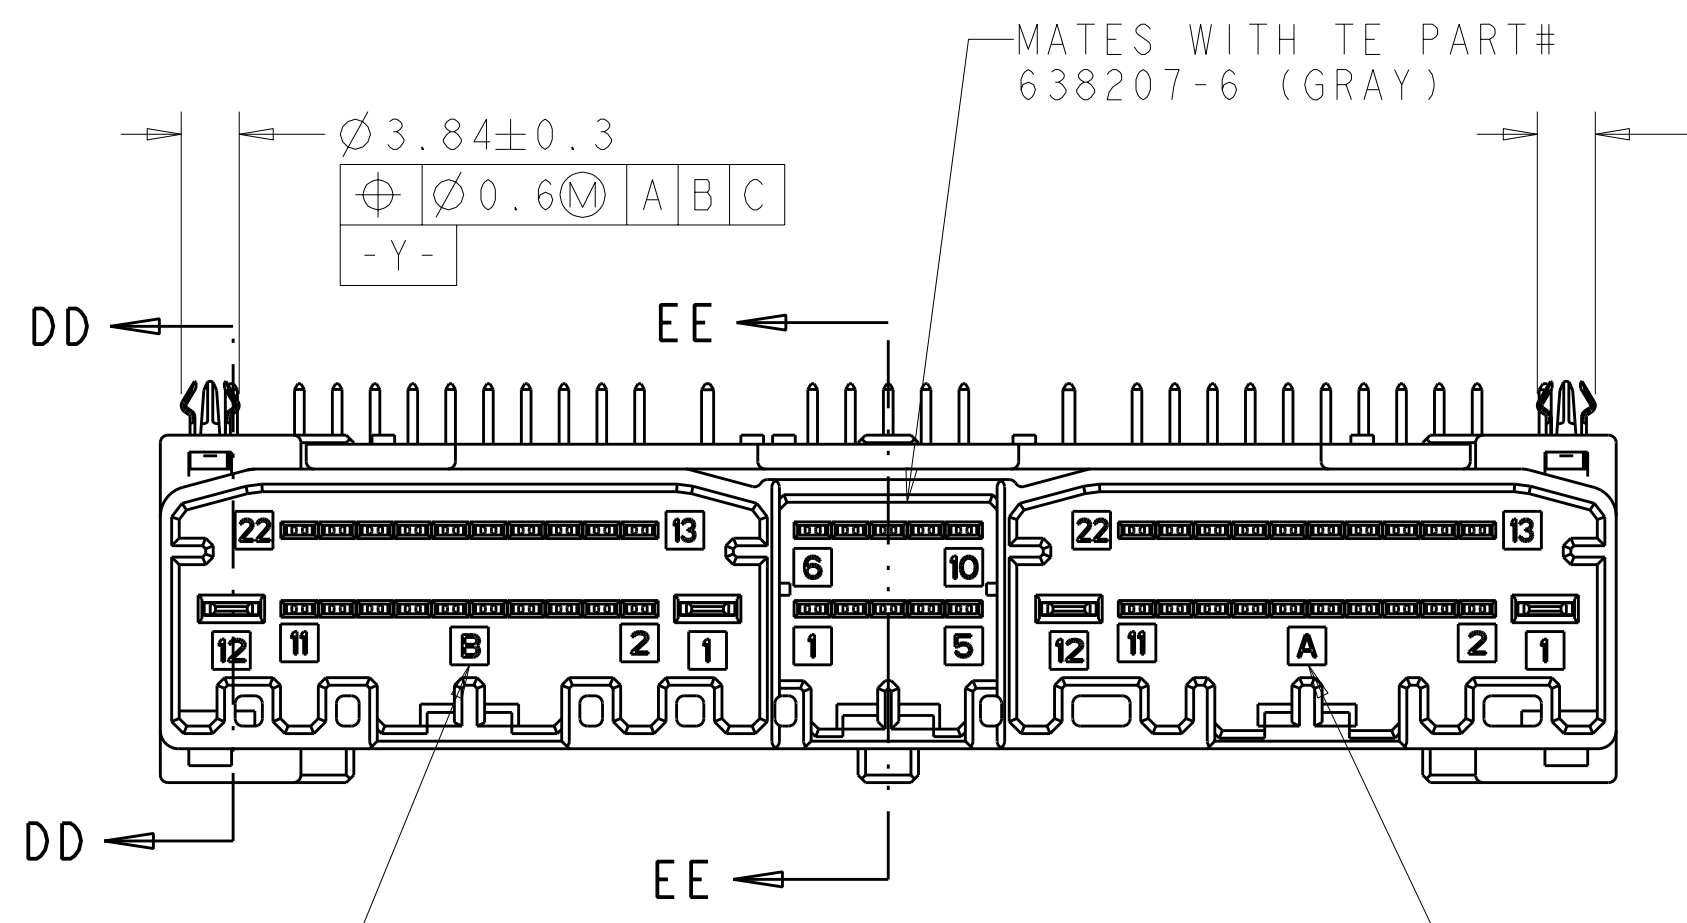

PC BOARD LAYOUT
 CONNECTOR SIDE
 (RECOMMENDED BOARD THICKNESS 1.57mm)

MATES WITH TE PART# 1438759-1 (WHITE)
 MATES WITH TE PART# 1438761-6 (GRAY)

PCT	GRAY	BRASS	PRE-TIN	BRASS	POST-TIN	PCT	GRAY	9-1438772-6
MATERIAL	FINISH	MATERIAL	FINISH	MATERIAL	FINISH	MATERIAL	COLOR	PART NO
TINE PLATE		BOARDLOCK		CONTACT		HOUSING		
DIMENSIONS:				TOLERANCES UNLESS OTHERWISE SPECIFIED:				DWN: M. HITCHCOCK 27 JUL 2004
mm				9 PLC ±0.0				CHK: A. VASINDER 27 JUL 2004
Ø				1 PLC ±0.3				APPD: T. MEHAFFEY 27 JUL 2004
HOLE				2 PLC ±0.1				NAME: Tyco Electronics
ANGLE				3 PLC ±				Tyco Electronics Harrisburg, PA 17105-3608
FINISH				4 PLC ±				PRODUCT SPEC: 54-WAY HYBRID
MATERIAL				FINISH				APPLICATION SPEC: 040, 2.8 PINS UP CAP ASSEMBLY WITH BOARDLOCKS
SEE TABLE				SEE TABLE				SIZE: 114-13158
								WEIGHT: -
								CUSTOMER DRAWING
								SCALE: 2:1
								SHEET 1 OF 1
								REV: C3