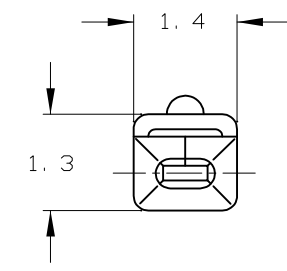

KB

-1; AS SHOWN

SECT. A-A

SECT. B-B

注：
1. 適用圧着規格番号：114-5193

NOTE：
1. APPLICABLE CRIMPING SPEC No. 114-5193

TOLERANCE UNLESS OTHERWISE SPECIFIED:	
一般公差	
0 < x ≤ 10	±0.2
10 < x ≤ 30	±0.25
30 < x ≤ 100	±0.3
ANGLE	±3°
角度	

THIS DRAWING IS A CONTROLLED DOCUMENT.	
DIMENSIONS:	TOLERANCES UNLESS OTHERWISE SPECIFIED:
mm	
	0 PLC ± -
	1 PLC ± -
	2 PLC ± -
	3 PLC ± -
	4 PLC ± -
ANGLES	± -
MATERIAL	FINISH
BRASS	PRE-TIN

DWN	T.SHINOHARA	7/31'95
CHK	K.YUASA	7/31'95
APVD	A.TOMITA	7/31'95
PRODUCT SPEC	-	
APPLICATION SPEC	-	
WEIGHT	0.06 g	
CUSTOMER DRAWING		

WIRE RANGE 抱合電線断面積	AWG #22~#20 (0.3~0.5)	INSULATION DIA 被覆外径	1.4~1.7
TE Connectivity		NAME	TAB CONTACT (MINI MULTI LOCK CONNECTOR)
		SIZE	A3
CAGE CODE	00779	DRAWING NO	C=917309
RESTRICTED TO	-		
SCALE	10:1	SHEET	1 OF 1
REV	A1		