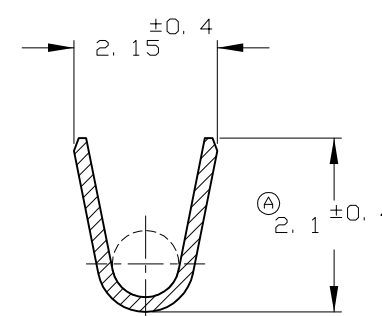

KB

-1; AS SHOWN

SECT. A-A

SECT. B-B

注：
1. 適用圧着規格番号：114-5193

NOTE：
1. APPLICABLE CRIMPING SPEC No. 114-5193

TOLERANCE UNLESS OTHERWISE SPECIFIED:	
一般公差	
0 < x ≤ 10	±0.2
10 < x ≤ 30	±0.25
30 < x ≤ 100	±0.3
ANGLE	±3°
角度	