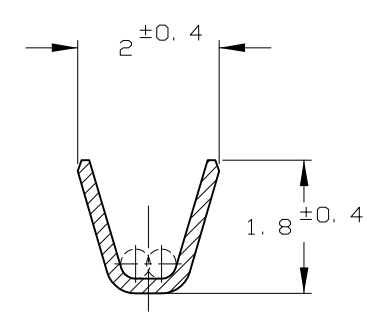

KB

-1; AS SHOWN

SECT. A-A

SECT. B-B

注：
1. 適用圧着規格番号：114-5193

NOTE：
1. APPLICABLE CRIMPING SPEC No. 114-5193

TOLERANCE UNLESS OTHERWISE SPECIFIED:	
一般公差	
0 < x ≤ 10	±0.2
10 < x ≤ 30	±0.25
30 < x ≤ 100	±0.3
ANGLE	±3°
角度	