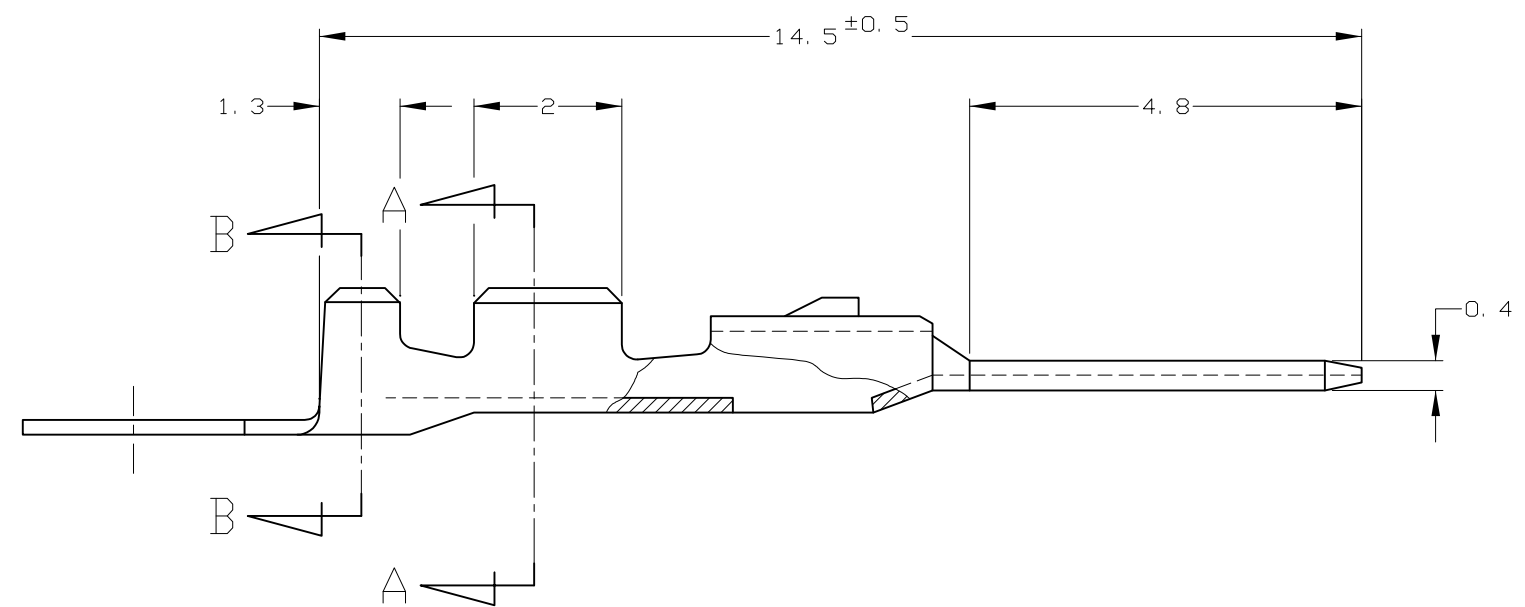

KB

-1; AS SHOWN

SECT. A-A

SECT. B-B

注：
1. 適用圧着規格番号：114-5193

NOTE：
1. APPLICABLE CRIMPING SPEC No. 114-5193

TOLERANCE UNLESS OTHERWISE SPECIFIED:	
一般公差	
0 < x ≤ 10	±0.2
10 < x ≤ 30	±0.25
30 < x ≤ 100	±0.3
ANGLE	±3°
角度	