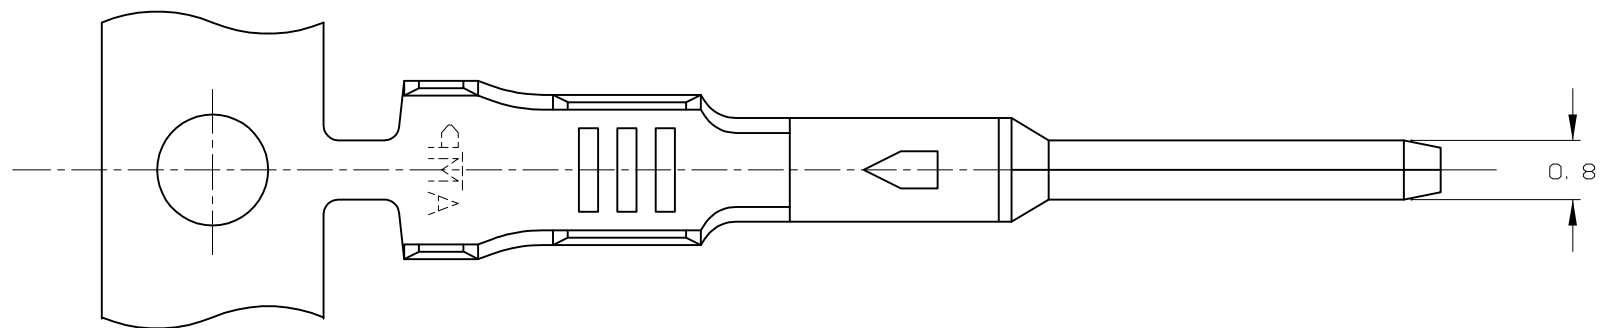

KB

-1; AS SHOWN

SECT. A-A

SECT. B-B

注：
1. 適用圧着規格番号：114-5193

NOTE：
1. APPLICABLE CRIMPING SPEC No. 114-5193

TOLERANCE UNLESS OTHERWISE SPECIFIED:	
一般公差	
0 < x ≤ 10	±0.2
10 < x ≤ 30	±0.25
30 < x ≤ 100	±0.3
ANGLE	±3°
角度	