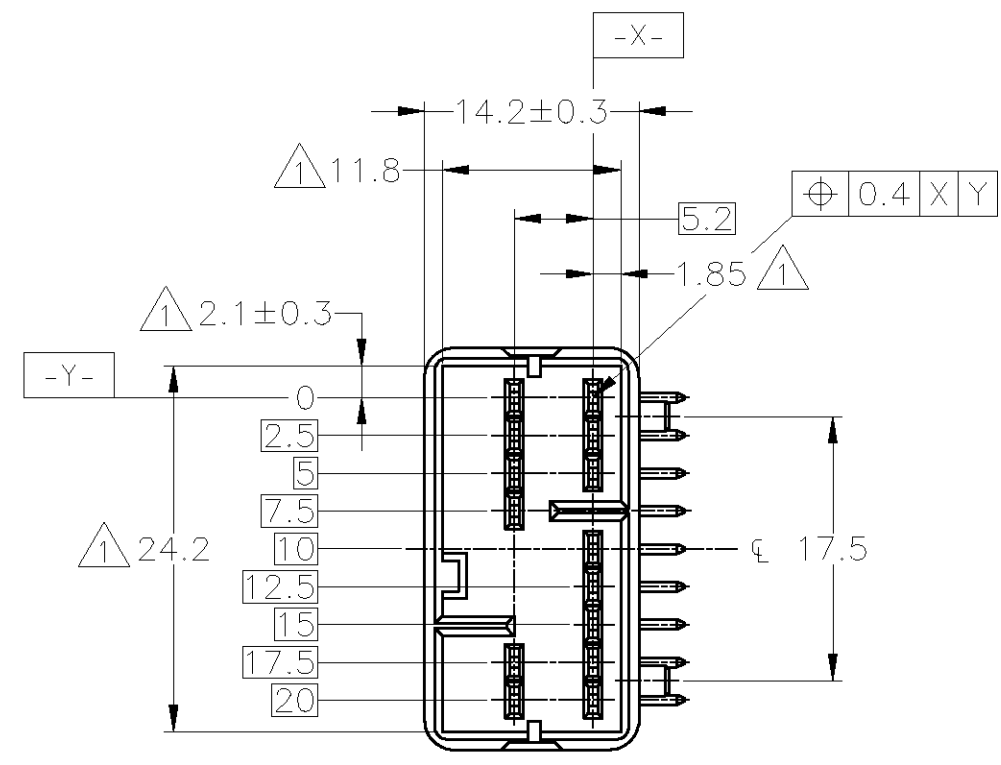

- 1. MUST BE KEPT BETWEEN [-Z-] AND 2
  - 2. RECOMMENDED MOUNTING SCREW; 3mm DIA, 6mm LENGTH (MAX.)  
 PAN HEAD, CLASS 2 TAPPING SCREW SPECIFIED IN JIS B1115, B1122  
 (TIGHTENING TORQUE; 0.4N-m MAX.)
  - 3. THE MATING PLUG HOUSING NUMBERS: 917531
1. [-Z-] 面から2mmの範囲で測定  
 2. 推奨取付ねじ: JIS B1115, B1122 タッピンねじ, なべ2種  
 呼び径3, 長さ6mm以下 (締付けトルク; 0.4N-m以下)  
 3. 嵌合相手ハウジング型番: 917531

NATURAL	917534-1
COLOR	PART NUMBER

TOLERANCE UNLESS OTHERWISE SPECIFIED:  
 一般公差

0 < x ≤ 10	±0.2
10 < x ≤ 30	±0.25
30 < x ≤ 100	±0.3
ANGLE	±3°

THIS DRAWING IS A CONTROLLED DOCUMENT.

DIMENSIONS:	TOLERANCES UNLESS OTHERWISE SPECIFIED:
mm	0 PLC ± -
	1 PLC ± -
	2 PLC ± -
	3 PLC ± -
	4 PLC ± -
	ANGLES ± -
MATERIAL	FINISH
HOUSING; PBT	PRE-TINNED
CONTACT; BRASS	

DWN	T. SHINOHARA	04FEB2013
CHK	K. BETSUI	04FEB2013
APVD	K. BETSUI	04FEB2013
PRODUCT SPEC	108-5470	
APPLICATION SPEC	-	
WEIGHT	-	

<b>STE</b> TE Connectivity		NAME	
		040 SERIES MULTI-LOCK CONNECTOR 14POSITION CAP HOUSING ASSEMBLY	
SIZE	CAGE CODE	DRAWING NO	RESTRICTED TO
A3	00779	C-917534	-
CUSTOMER DRAWING		SCALE	SHEET
		2:1	1 OF 1
		REV	A