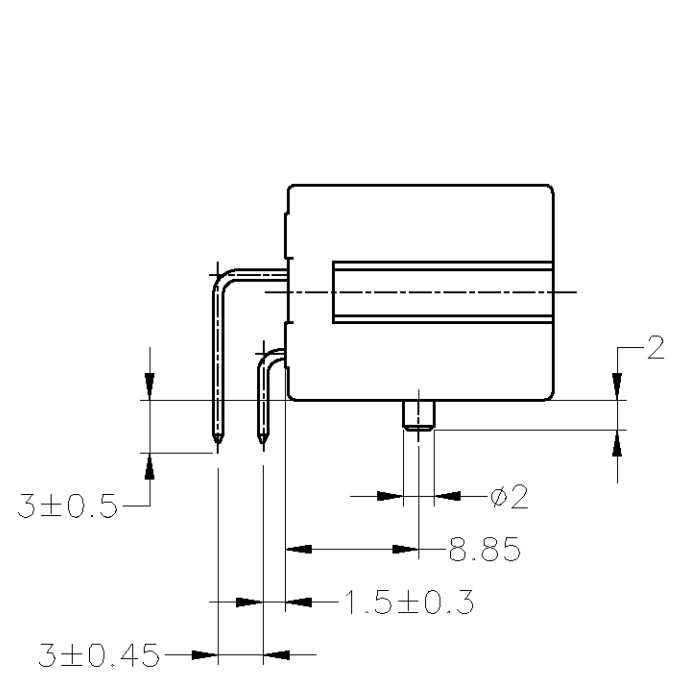

- 1. MUST BE KEPT BETWEEN [-Z-] AND 2
  - 2. RECOMMENDED MOUNTING SCREW; 3mm DIA, 6mm LENGTH (MAX.)  
 PAN HEAD, CLASS 2 TAPPING SCREW SPECIFIED IN JIS B1115, B1122  
 (TIGHTENING TORQUE; 0.4N-m MAX.)
  - 3. THE MATING PLUG HOUSING NUMBERS: 917531
1. [-Z-] 面から2mmの範囲で測定  
 2. 推奨取付ねじ: JIS B1115, B1122 タッピンねじ, なべ2種  
 呼び径3, 長さ6mm以下 (締付けトルク; 0.4N-m以下)  
 3. 嵌合相手ハウジング型番: 917531

NATURAL	917534-1
COLOR	PART NUMBER

TOLERANCE UNLESS OTHERWISE SPECIFIED:  
 一般公差

0 < x ≤ 10	±0.2
10 < x ≤ 30	±0.25
30 < x ≤ 100	±0.3
ANGLE	±3°

THIS DRAWING IS A CONTROLLED DOCUMENT.

DIMENSIONS:	TOLERANCES UNLESS OTHERWISE SPECIFIED:
mm	0 PLC ± -
	1 PLC ± -
	2 PLC ± -
	3 PLC ± -
	4 PLC ± -
	ANGLES ± -
MATERIAL	FINISH
HOUSING; PBT	PRE-TINNED
CONTACT; BRASS	

DWN	T. SHINOHARA	04FEB2013
CHK	K. BETSUI	04FEB2013
APVD	K. BETSUI	04FEB2013
PRODUCT SPEC	108-5470	
APPLICATION SPEC	-	
WEIGHT	-	

<b>STE</b> TE Connectivity		NAME	
		040 SERIES MULTI-LOCK CONNECTOR 14POSITION CAP HOUSING ASSEMBLY	
SIZE	CAGE CODE	DRAWING NO	RESTRICTED TO
A3	00779	C-917534	-
CUSTOMER DRAWING		SCALE	SHEET
		2:1	1 OF 1
		REV	A