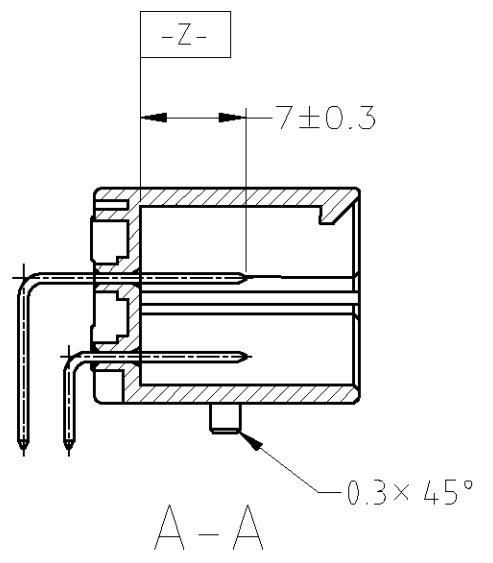

- 1. MUST BE KEPT BETWEEN [-Z-] AND 2
  - 2. RECOMMENDED MOUNTING SCREW; 3mm DIA, 6mm LENGTH (MAX.)  
 PAN HEAD, CLASS 2 TAPPING SCREW SPECIFIED IN JIS B1115, B1122  
 (TIGHTENING TORQUE; 0.4N-m MAX.)
  - 3. THE MATING PLUG HOUSING NUMBERS: 917531
1. [-Z-] 面から2mmの範囲で測定  
 2. 推奨取付ねじ: JIS B1115, B1122 タッピンねじ, なべ2種  
 呼び径3, 長さ6mm以下 (締付けトルク; 0.4N-m以下)  
 3. 嵌合相手ハウジング型番: 917531

NATURAL	917534-1
COLOR	PART NUMBER

TOLERANCE UNLESS OTHERWISE SPECIFIED:  
 一般公差

0 < x ≤ 10	±0.2
10 < x ≤ 30	±0.25
30 < x ≤ 100	±0.3
ANGLE	±3°

THIS DRAWING IS A CONTROLLED DOCUMENT.

DIMENSIONS:	TOLERANCES UNLESS OTHERWISE SPECIFIED:
mm	0 PLC ± -
	1 PLC ± -
	2 PLC ± -
	3 PLC ± -
	4 PLC ± -
	ANGLES ± -
MATERIAL	FINISH
HOUSING; PBT	PRE-TINNED
CONTACT; BRASS	

DWN	T. SHINOHARA	04FEB2013
CHK	K. BETSUI	04FEB2013
APVD	K. BETSUI	04FEB2013
PRODUCT SPEC	108-5470	
APPLICATION SPEC	-	
WEIGHT	-	

<b>STE</b> TE Connectivity		NAME	
		040 SERIES MULTI-LOCK CONNECTOR 14POSITION CAP HOUSING ASSEMBLY	
SIZE	CAGE CODE	DRAWING NO	RESTRICTED TO
A3	00779	C-917534	-
CUSTOMER DRAWING		SCALE	SHEET
		2:1	1 OF 1
		REV	A