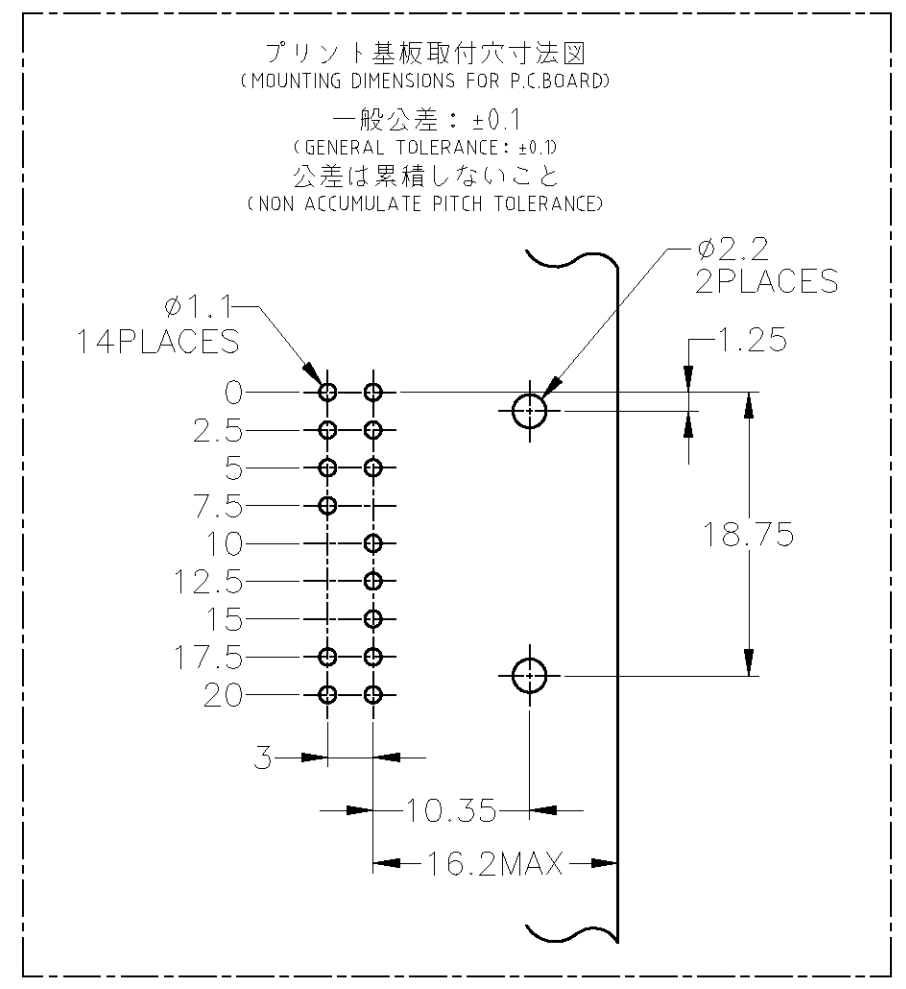

- 1. MUST BE KEPT BETWEEN [-Z-] AND 2
  - 2. RECOMMENDED MOUNTING SCREW; 3mm DIA, 6mm LENGTH (MAX.)  
 PAN HEAD, CLASS 2 TAPPING SCREW SPECIFIED IN JIS B1115, B1122  
 (TIGHTENING TORQUE; 0.4N-m MAX.)
  - 3. THE MATING PLUG HOUSING NUMBERS: 917531
1. [-Z-] 面から2mmの範囲で測定  
 2. 推奨取付ねじ: JIS B1115, B1122 タッピンねじ, なべ2種  
 呼び径3, 長さ6mm以下 (締付けトルク; 0.4N-m以下)  
 3. 嵌合相手ハウジング型番: 917531

NATURAL	917534-1
COLOR	PART NUMBER

TOLERANCE UNLESS OTHERWISE SPECIFIED:  
 一般公差

0 < x ≤ 10	±0.2
10 < x ≤ 30	±0.25
30 < x ≤ 100	±0.3
ANGLE	±3°

THIS DRAWING IS A CONTROLLED DOCUMENT.

DIMENSIONS:	TOLERANCES UNLESS OTHERWISE SPECIFIED:
mm	0 PLC ± -
	1 PLC ± -
	2 PLC ± -
	3 PLC ± -
	4 PLC ± -
	ANGLES ± -
MATERIAL	FINISH
HOUSING; PBT	PRE-TINNED
CONTACT; BRASS	

DWN	T. SHINOHARA	04FEB2013
CHK	K. BETSUI	04FEB2013
APVD	K. BETSUI	04FEB2013
PRODUCT SPEC	108-5470	
APPLICATION SPEC	-	
WEIGHT	-	

<b>STE</b> TE Connectivity		NAME	
		040 SERIES MULTI-LOCK CONNECTOR 14POSITION CAP HOUSING ASSEMBLY	
SIZE	CAGE CODE	DRAWING NO	RESTRICTED TO
A3	00779	C-917534	-
CUSTOMER DRAWING		SCALE	SHEET
		2:1	1 OF 1
		REV	A