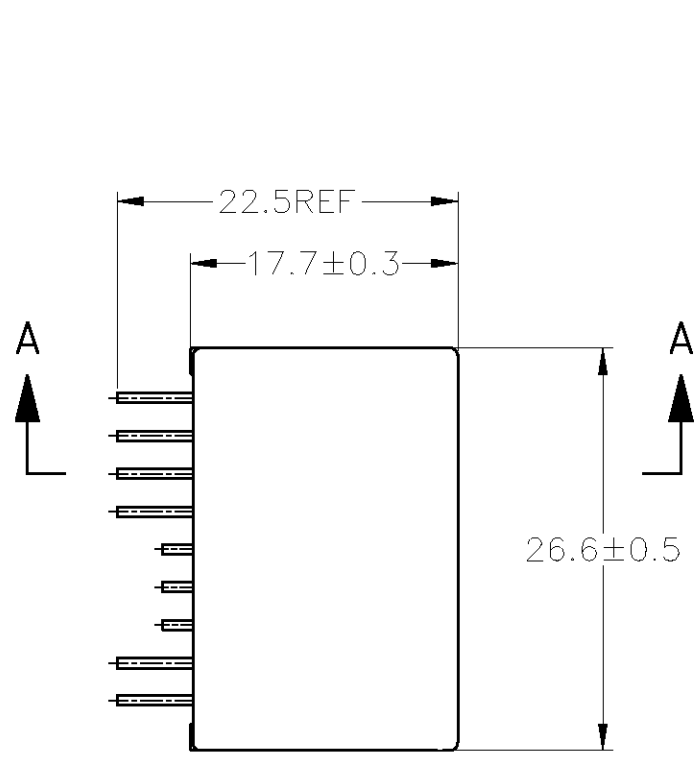

- 1. MUST BE KEPT BETWEEN [-Z-] AND 2
  - 2. RECOMMENDED MOUNTING SCREW; 3mm DIA, 6mm LENGTH (MAX.)  
 PAN HEAD, CLASS 2 TAPPING SCREW SPECIFIED IN JIS B1115, B1122  
 (TIGHTENING TORQUE; 0.4N-m MAX.)
  - 3. THE MATING PLUG HOUSING NUMBERS: 917531
1. [-Z-] 面から2mmの範囲で測定  
 2. 推奨取付ねじ: JIS B1115, B1122 タッピンねじ, なべ2種  
 呼び径3, 長さ6mm以下 (締付けトルク; 0.4N-m以下)  
 3. 嵌合相手ハウジング型番: 917531

NATURAL	917534-1
COLOR	PART NUMBER

TOLERANCE UNLESS OTHERWISE SPECIFIED:  
 一般公差

0 < x ≤ 10	±0.2
10 < x ≤ 30	±0.25
30 < x ≤ 100	±0.3
ANGLE	±3°

THIS DRAWING IS A CONTROLLED DOCUMENT.

DIMENSIONS:	TOLERANCES UNLESS OTHERWISE SPECIFIED:
mm	0 PLC ± -
	1 PLC ± -
	2 PLC ± -
	3 PLC ± -
	4 PLC ± -
	ANGLES ± -
MATERIAL	FINISH
HOUSING; PBT	PRE-TINNED
CONTACT; BRASS	

DWN	T. SHINOHARA	04FEB2013
CHK	K. BETSUI	04FEB2013
APVD	K. BETSUI	04FEB2013
PRODUCT SPEC	108-5470	
APPLICATION SPEC	-	
WEIGHT	-	

<b>STE</b> TE Connectivity		NAME	
		040 SERIES MULTI-LOCK CONNECTOR 14POSITION CAP HOUSING ASSEMBLY	
SIZE	CAGE CODE	DRAWING NO	RESTRICTED TO
A3	00779	C-917534	-
CUSTOMER DRAWING		SCALE	SHEET
		2:1	1 OF 1
		REV	A