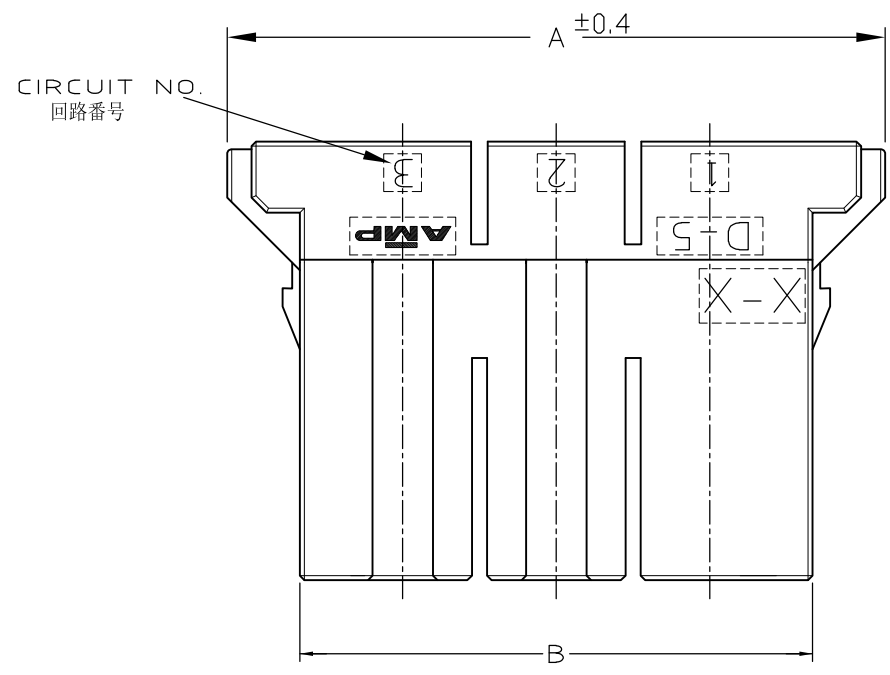

THIS DRAWING IS UNPUBLISHED. RELEASED FOR PUBLICATION ,1995
© COPYRIGHT 1995 ALL RIGHTS RESERVED.

LOC	DIST	REVISIONS					
		P	LTR	DESCRIPTION	DATE	DWN	APVD
J		D		REVISED PER ECR-16-008312	08JUN16	K.K	E.T

注記

- ① 材料 ハウジングガラス入り熱可塑性
  ポリエステル樹脂(94V-0),色黒
- ② ~~ハウジング全面にテフロン塗装のこと~~

NOTES

- ① MATERIAL:HOUSING:GLASS FILED THERMO PLASTIC
  POLYESTER(94V-0),COLOR:BLACK
- ② ~~TO COAT ALL SURFACE OF HOUSING WITH TEFLON~~

OBSOLETE		YELLOW	20.32	33.92	43.52	2	6	6-917807-3
		BLACK						~~5-917807-3~~
		BLACK						3-917807-3
		BLACK						2-917807-3
		BLACK	20.32	33.92	43.52	2	6	1-917807-3
OBSOLETE								~~6-917807-2~~
OBSOLETE								~~5-917807-2~~
		BLACK						3-917807-2
		BLACK						2-917807-2
		BLACK						1-917807-2
		BLACK	10.16	23.76	33.36	1	4	0-917807-2
FINISH	COLOR	C	B	A	N	POS	P/N	

WIRE RANGE 抱合電線断面積 INSULATION DIA 被覆外径

DWN K.IKEDA 31/OCT/95		TE Connectivity	
CHK Y.ISHIKAWA 31/OCT/95			
APVD S.MANABE 1/NOV/95		NAME 2列リセハウジング	
PRODUCT SPEC 製品規格 108-5453		DOUBLE ROW REC HSG	
APPLICATION SPEC 取付適用規格 114-5206		<DYNAMIC D-5200 M>	
WEIGHT T1		SIZE A3	CAGE CODE 00779
CUSTOMER DRAWING		DRAWING NO 917807	
		SCALE 2-1	SHEET 1 OF 1
		REV D