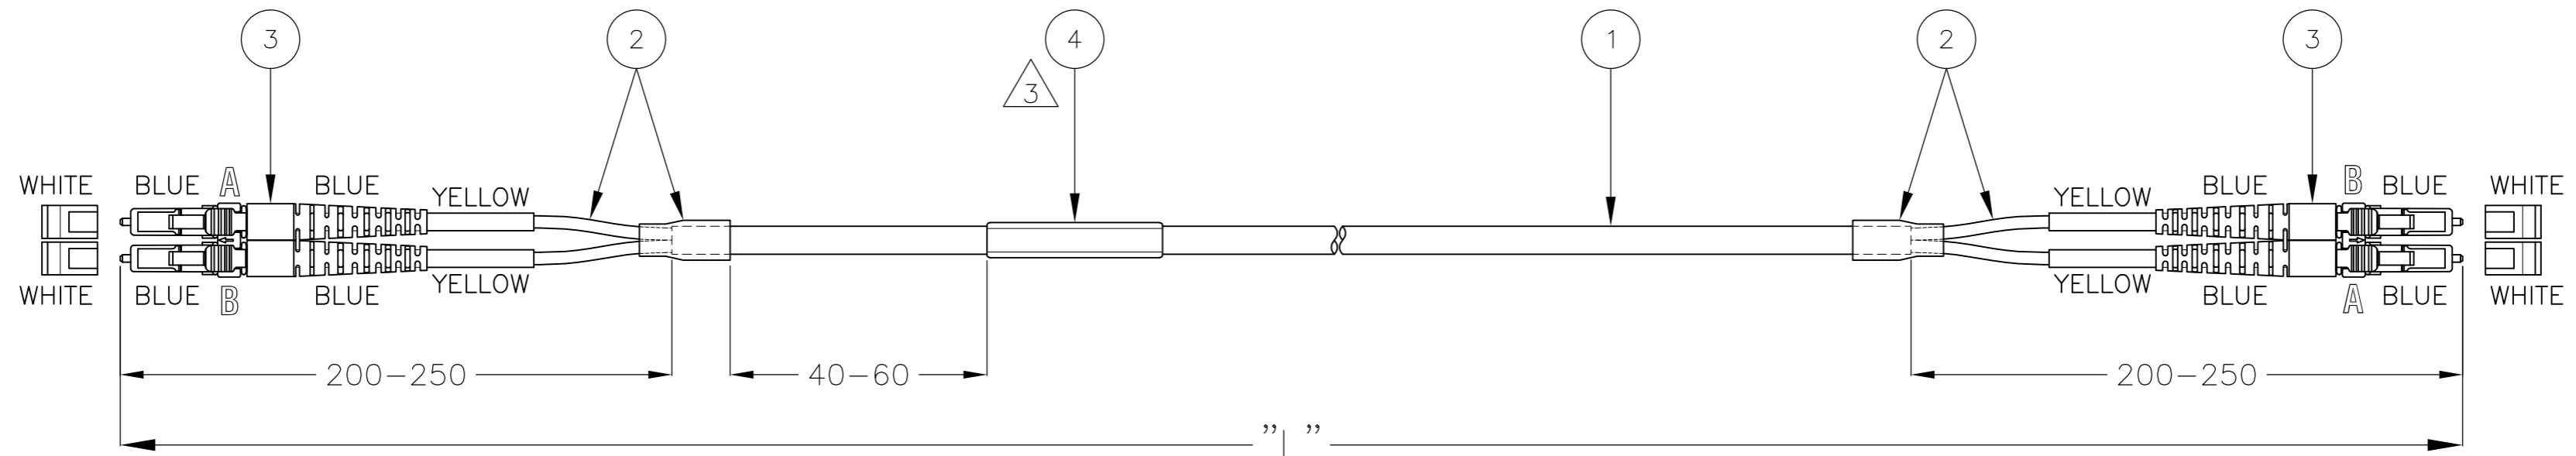

THIS DRAWING IS UNPUBLISHED. RELEASED FOR PUBLICATION
© COPYRIGHT - By - ALL RIGHTS RESERVED.

LOC	DIST	REVISIONS			
P	LTR	DESCRIPTION	DATE	DWN	APVD
H	-	A	INITIAL RELEASE	14MAY2014	RC SB

ASSEMBLY CONNECTIVITY	
LC CONN. A	LC CONN. B
LC CONN. B	LC CONN. A

STANDARD LENGTHS ACCORDING TO CUSTOMER DRAWING 1206850	
PART NUMBER	"L" (meter)
X-2061897-Y	XY.0
9-2061897-9	100.0 -0/+3.0
9-2061897-8	150.0 -0/+3.0
9-2061897-7	200.0 -0/+3.0
9-2061897-6	250.0 -0/+3.0
9-2061897-5	300.0 -0/+3.0
9-2061897-4	350.0 -0/+3.0
9-2061897-3	400.0 -0/+3.0
9-2061897-2	450.0 -0/+3.0
9-2061897-1	500.0 -0/+3.0

NOTES:

- 1 MAX. CONNECTOR ATTENUATION 0.3 dB, MEASURED AT 1310 nm AND 1550 nm ACCORDING TO I.E.C. 61300-3-4 INSERTION METHOD B
- 2 MIN. RETURN LOSS 45 dB, IN MATED CONDITION AGAINST REFERENCE CONNECTOR AT 1310 nm AND 1550 nm
- 3 INFORMATION ON LABEL, SEE DETAIL FOR EXAMPLE
  - BARCODE
  - UNIQUE TE SERIAL NUMBER
  - ASSEMBLY LENGTH
  - TE CONNECTIVITY PART NUMBER & ORDER NUMBER
- 4 CABLE INFORMATION:
  - CORE DIAMETER: 9/125 μm (2x)
  - OUTER JACKET DIAMETER: 4.8 mm
  - OUTER JACKET COLOUR: BLACK
  - OUTER JACKET MATERIAL: HALOGEN FREE FLAME RETARDANT
  - CABLE ATTENUATION: 0.40 dB/km @ 1310 nm OR 0.25 dB/km @ 1550 nm