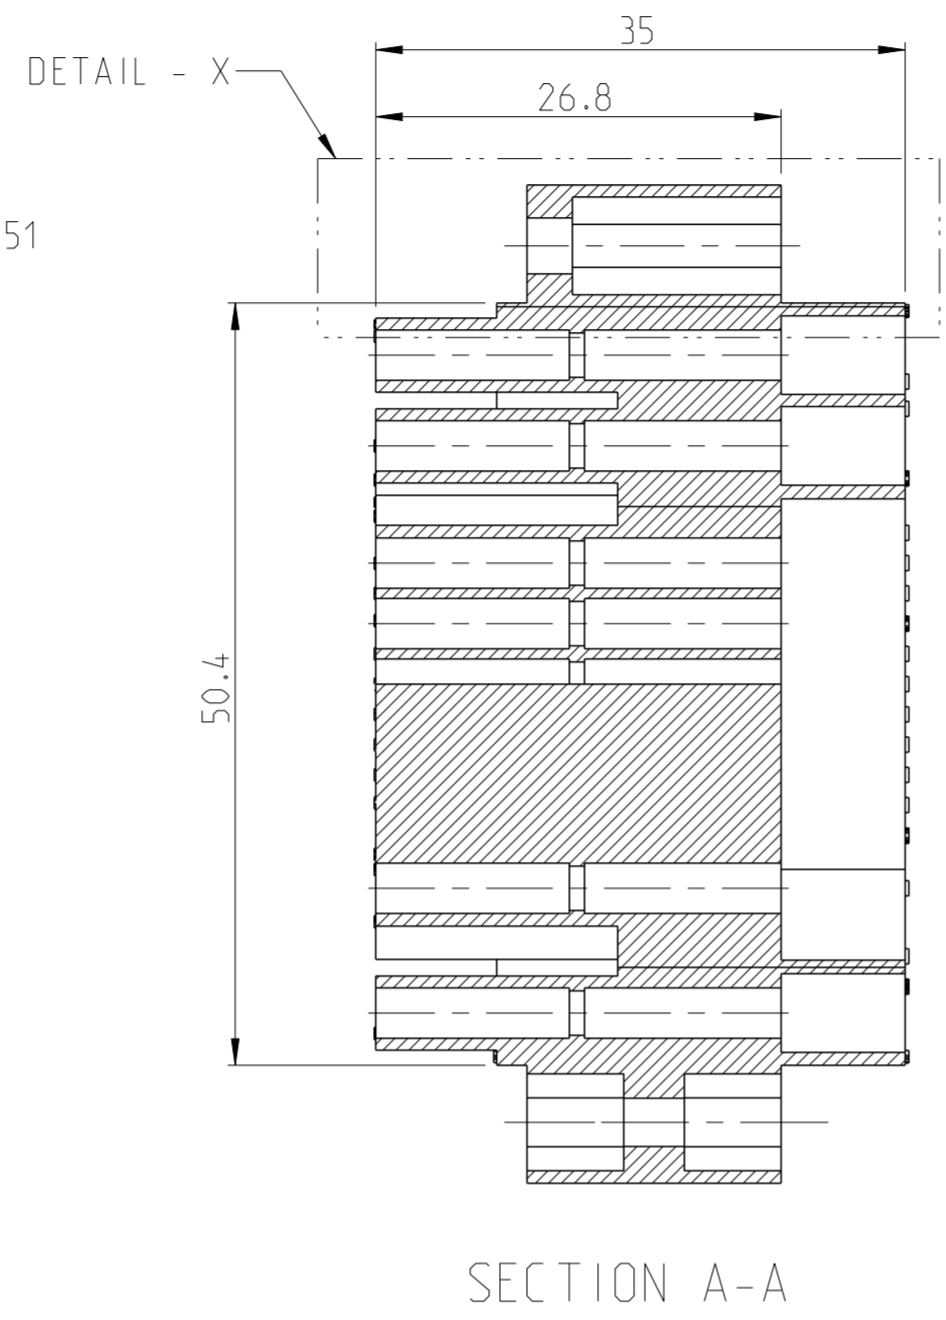

THIS DRAWING IS UNPUBLISHED. RELEASED FOR PUBLICATION 20
 © COPYRIGHT 20 BY - ALL RIGHTS RESERVED.

REVISIONS					
P	LTR	DESCRIPTION	DATE	DWN	APVD
B2		DIM 12.1 CORRECTED TO 11.8 IN ZONE D4	27JAN2014	TJ	JK
C		REVISED PER ECO-20-006378	27MAY2020	SM	JMV

- 1 FORTRON 1140L6 PPS BLACK SD3002, A 1-703391-0 40% GL Fbr Reinf
- 2 OBSOLETE PARTS: OBSOLETE CIS STREAMLINING PER D.RENAUD/D.SINSI

2	SEE DETAIL-X	926500-2	1	SCHWARZ
		926500-1	1	SCHWARZ
	Bestell-Nr.	Werkstoff		Oberfläche

926500-2 2
OBSOLETE

BESTELL-NR: MITTELSCHRIFT 2 DIN 1451

THIS DRAWING IS A CONTROLLED DOCUMENT.

DWN	MOHAMMED THAJUDEEN	26NOV2013	 TE Connectivity
CHK	PRASHANTH	26NOV2013	
APVD	JAYANTH KUMAR	26NOV2013	
DIMENSIONS:		TOLERANCES UNLESS OTHERWISE SPECIFIED:	
mm		±0.2mm	
0 PLC		±	
1 PLC		±	
2 PLC		±	
3 PLC		±	
4 PLC		±	
ANGLES		± 1°	
FINISH			
MATERIAL	SEE TABLE	WEIGHT	-
SEE TABLE		SEE TABLE	
CUSTOMER DRAWING		SCALE	2:1
SIZE		A2	
CAGE CODE		-	
DRAWING NO		926500	
RESTRICTED TO		-	
SHEET		1	OF 1
REV		C	