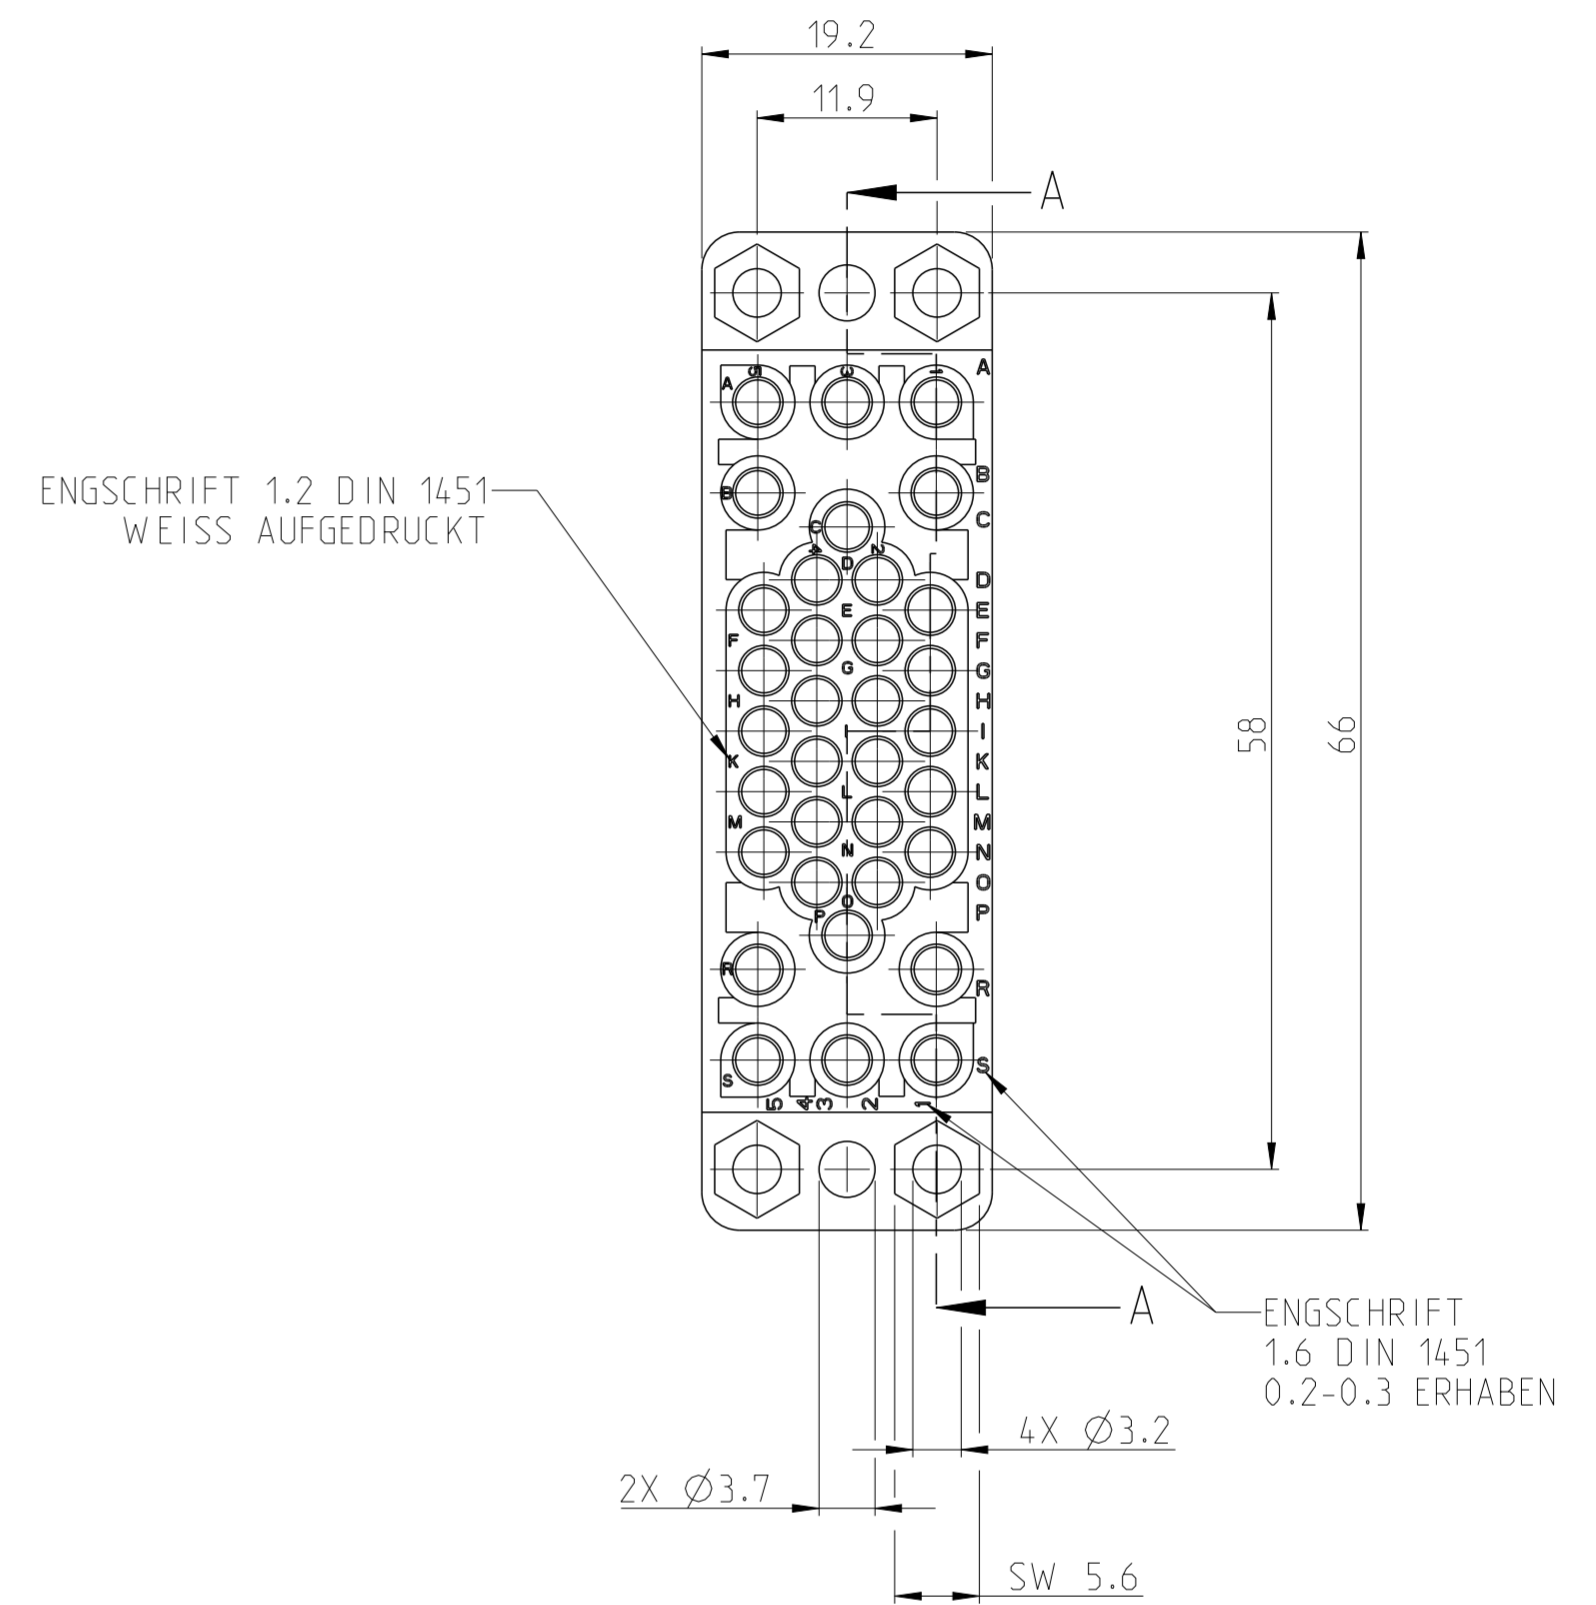

THIS DRAWING IS UNPUBLISHED. RELEASED FOR PUBLICATION 20
 © COPYRIGHT 20 BY - ALL RIGHTS RESERVED.

REVISIONS					
P	LTR	DESCRIPTION	DATE	DWN	APVD
B2		DIM 12.1 CORRECTED TO 11.8 IN ZONE D4	27JAN2014	TJ	JK
C		REVISED PER ECO-20-006378	27MAY2020	SM	JMV

- 1 FORTRON 1140L6 PPS BLACK SD3002, A 1-703391-0 40% GL Fbr Reinf
- 2 OBSOLETE PARTS: OBSOLETE CIS STREAMLINING PER D.RENAUD/D.SINSI

2	SEE DETAIL-X	926500-2	1	SCHWARZ
		926500-1	1	SCHWARZ
	Bestell-Nr.	Werkstoff		Oberfläche

926500-2 2
OBSOLETE

BESTELL-NR: MITTELSCHRIFT 2 DIN 1451

THIS DRAWING IS A CONTROLLED DOCUMENT.

DWN	MOHAMMED THAJUDEEN	26NOV2013	 TE Connectivity
CHK	PRASHANTH	26NOV2013	
APVD	JAYANTH KUMAR	26NOV2013	
DIMENSIONS:		TOLERANCES UNLESS OTHERWISE SPECIFIED:	
mm		±0.2mm	
0 PLC		±	
1 PLC		±	
2 PLC		±	
3 PLC		±	
4 PLC		±	
ANGLES		± 1°	
FINISH			
MATERIAL	SEE TABLE	WEIGHT	-
SEE TABLE		SEE TABLE	
CUSTOMER DRAWING		SCALE	2:1
SIZE		A2	
CAGE CODE		-	
DRAWING NO		926500	
RESTRICTED TO		-	
SHEET		1	OF 1
REV		C	