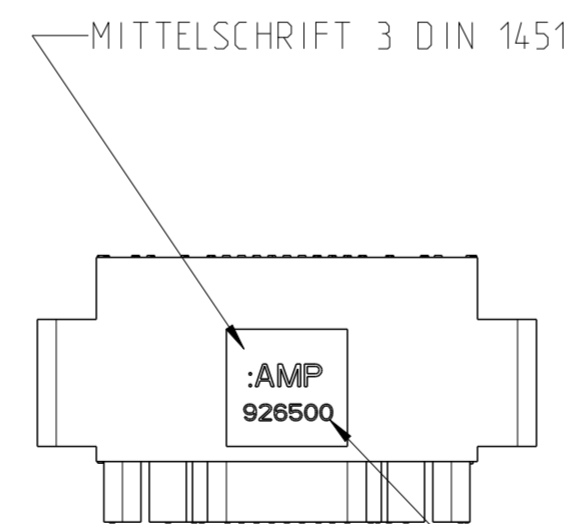

- 1 FORTRON 1140L6 PPS BLACK SD3002, A 1-703391-0 40% GL Fbr Reinf
- 2 OBSOLETE PARTS: OBSOLETE CIS STREAMLINING PER D.RENAUD/D.SINSI

2	SEE DETAIL-X	926500-2	1	SCHWARZ
		926500-1	1	SCHWARZ
	Bestell-Nr.	Werkstoff		Oberfläche

926500-2 2
OBSOLETE

BESTELL-NR: MITTELSCHRIFT 2 DIN 1451

THIS DRAWING IS A CONTROLLED DOCUMENT.

DWN	MOHAMMED THAJUDEEN	26NOV2013	 TE Connectivity
CHK	PRASHANTH	26NOV2013	
APVD	JAYANTH KUMAR	26NOV2013	
DIMENSIONS:		TOLERANCES UNLESS OTHERWISE SPECIFIED:	
mm		±0.2mm	
0 PLC		±	
1 PLC		±	
2 PLC		±	
3 PLC		±	
4 PLC		±	
ANGLES		± 1°	
FINISH			
MATERIAL	SEE TABLE	WEIGHT	-
SEE TABLE		SEE TABLE	
CUSTOMER DRAWING		SCALE	2:1
SIZE		A2	
CAGE CODE		-	
DRAWING NO		926500	
RESTRICTED TO		-	
SHEET		1	OF 1
REV		C	