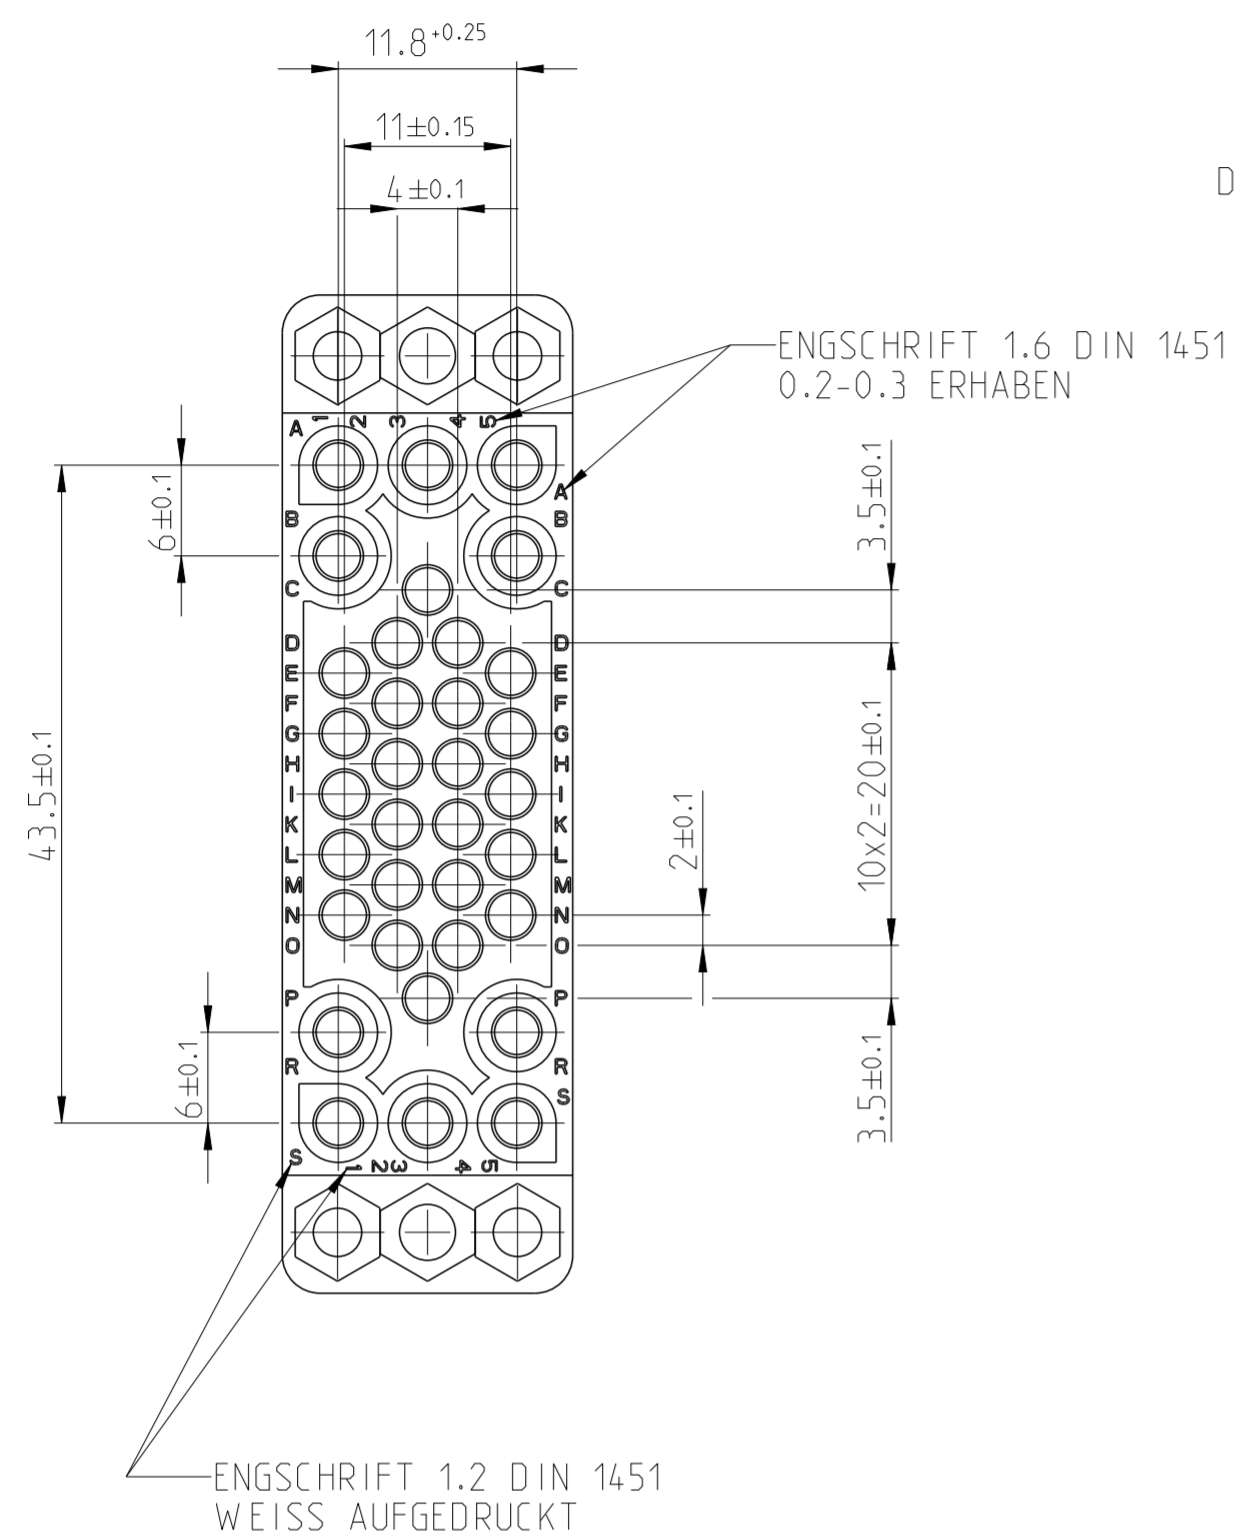

THIS DRAWING IS UNPUBLISHED. RELEASED FOR PUBLICATION 20
 © COPYRIGHT 20 BY - ALL RIGHTS RESERVED.

REVISIONS					
P	LTR	DESCRIPTION	DATE	DWN	APVD
B2		DIM 12.1 CORRECTED TO 11.8 IN ZONE D4	27JAN2014	TJ	JK
C		REVISED PER ECO-20-006378	27MAY2020	SM	JMV

- 1 FORTRON 1140L6 PPS BLACK SD3002, A 1-703391-0 40% GL Fbr Reinf
- 2 OBSOLETE PARTS: OBSOLETE CIS STREAMLINING PER D.RENAUD/D.SINSI

2	SEE DETAIL-X	926500-2	1	SCHWARZ
		926500-1	1	SCHWARZ
	Bestell-Nr.	Werkstoff		Oberfläche

926500-2 2
OBSOLETE

BESTELL-NR: MITTELSCHRIFT 2 DIN 1451

THIS DRAWING IS A CONTROLLED DOCUMENT.

DWN	MOHAMMED THAJUDEEN	26NOV2013	 TE Connectivity
CHK	PRASHANTH	26NOV2013	
APVD	JAYANTH KUMAR	26NOV2013	
DIMENSIONS:		TOLERANCES UNLESS OTHERWISE SPECIFIED:	
mm		±0.2mm	
0 PLC		±	
1 PLC		±	
2 PLC		±	
3 PLC		±	
4 PLC		±	
ANGLES		± 1°	
FINISH			
MATERIAL	SEE TABLE	WEIGHT	-
SEE TABLE		SEE TABLE	
CUSTOMER DRAWING		SCALE	2:1
SIZE		A2	
CAGE CODE		-	
DRAWING NO		926500	
RESTRICTED TO		-	
SHEET		1	OF 1
REV		C	