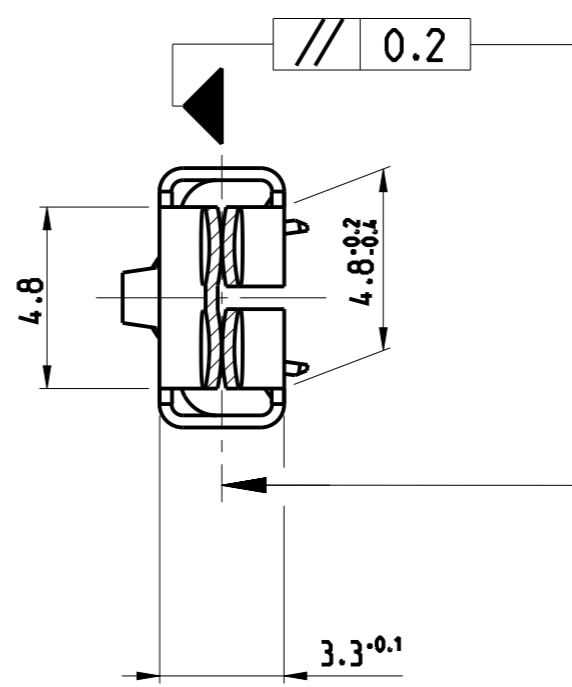

SECTION A-A

SECTION B-B

SECTION C-C

Kontakt geeignet für:
 Draht Groessenbereich 0.5 - 1.5 mm
 Isolationsbereich Ø2.0 - 3.0 mm

Leitungsquerschnitt in mm²

	Einzelanschlag	0.5	0.75	1.0	1.5
0.5	X	X			
0.75	X				
1.0	X				
1.5	X				

THIS DRAWING IS A CONTROLLED DOCUMENT.

DIMENSIONS: mm	TOLERANCES UNLESS OTHERWISE SPECIFIED: ±0.2mm
MATERIAL SEE TABLE	FINISH SEE TABLE

DWN GOERKE	01FEB1988
CHK BITSCH	27JUN2014
APVD Bleicher.M.	19JUN07
PRODUCT SPEC	-
APPLICATION SPEC	-
WEIGHT	-
Customer Drawing	

NAME STANDARD TIMER CONTACT			
SIZE A3	CAGE CODE -	DRAWING NO C-926965	RESTRICTED TO -
SCALE 5:1		SHEET 1 OF 1	REV G1

X-ON Electronics

Largest Supplier of Electrical and Electronic Components

Click to view similar products for [Automotive Connectors](#) category: