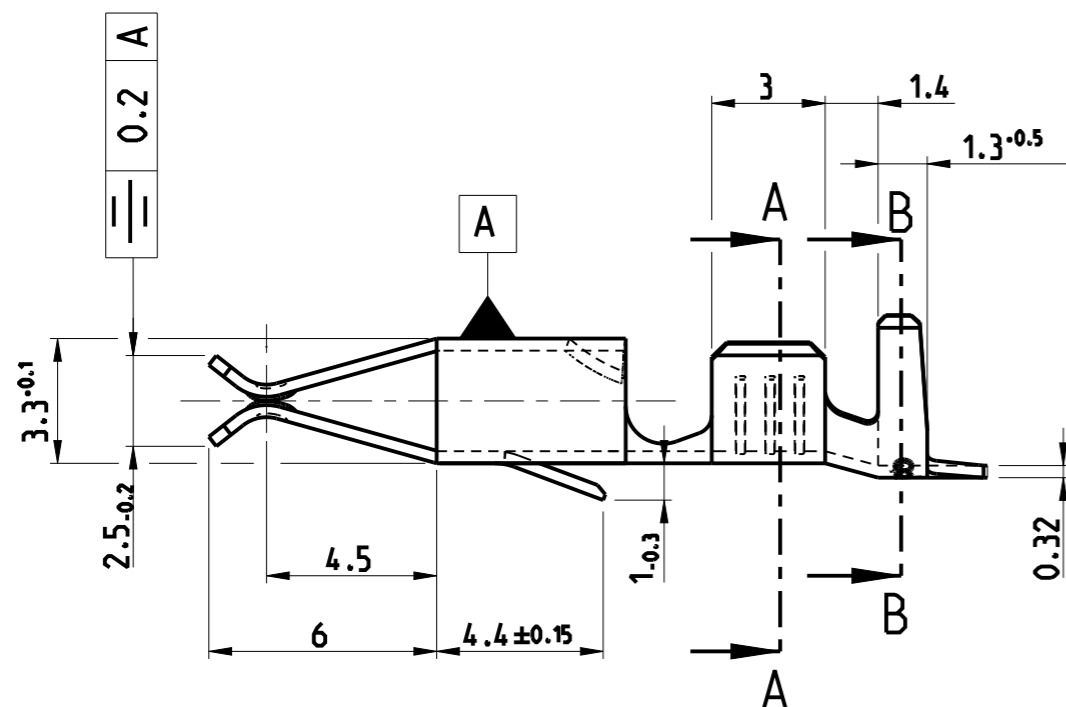

SECTION A-A

SECTION B-B

SECTION C-C

Kontakt geeignet für:
 Draht Groessenbereich 0.5 - 1.5 mm
 Isolationsbereich Ø2.0 - 3.0 mm

Leitungsquerschnitt in mm²

	Einzelanschlag	0.5	0.75	1.0	1.5
0.5	X	X			
0.75	X				
1.0	X				
1.5	X				

THIS DRAWING IS A CONTROLLED DOCUMENT.

DIMENSIONS: mm	TOLERANCES UNLESS OTHERWISE SPECIFIED: ±0.2mm
MATERIAL SEE TABLE	FINISH SEE TABLE

DWN GOERKE	01FEB1988
CHK BITSCH	27JUN2014
APVD Bleicher.M.	19JUN07
PRODUCT SPEC	-
APPLICATION SPEC	-
WEIGHT	-
Customer Drawing	

NAME STANDARD TIMER CONTACT			
SIZE A3	CAGE CODE -	DRAWING NO C-926965	RESTRICTED TO -
SCALE 5:1		SHEET 1 OF 1	REV G1

X-ON Electronics

Largest Supplier of Electrical and Electronic Components

Click to view similar products for [Automotive Connectors](#) category: