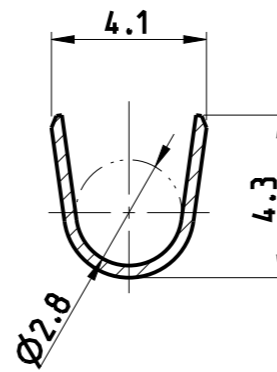

SECTION A-A

SECTION B-B

SECTION C-C

Kontakt geeignet für:
 Draht Groessenbereich 0.5 - 1.5 mm
 Isolationsbereich Ø2.0 - 3.0 mm

Leitungsquerschnitt in mm²

	Einzelanschlag	0.5	0.75	1.0	1.5
0.5	X	X			
0.75	X				
1.0	X				
1.5	X				

THIS DRAWING IS A CONTROLLED DOCUMENT.

DIMENSIONS: mm	TOLERANCES UNLESS OTHERWISE SPECIFIED: ±0.2mm
MATERIAL SEE TABLE	FINISH SEE TABLE

DWN GOERKE	01FEB1988
CHK BITSCH	27JUN2014
APVD Bleicher.M.	19JUN07
PRODUCT SPEC	-
APPLICATION SPEC	-
WEIGHT	-
Customer Drawing	

NAME STANDARD TIMER CONTACT			
SIZE A3	CAGE CODE -	DRAWING NO C-926965	RESTRICTED TO -
SCALE 5:1		SHEET 1 OF 1	REV G1

X-ON Electronics

Largest Supplier of Electrical and Electronic Components

Click to view similar products for [Automotive Connectors](#) category: