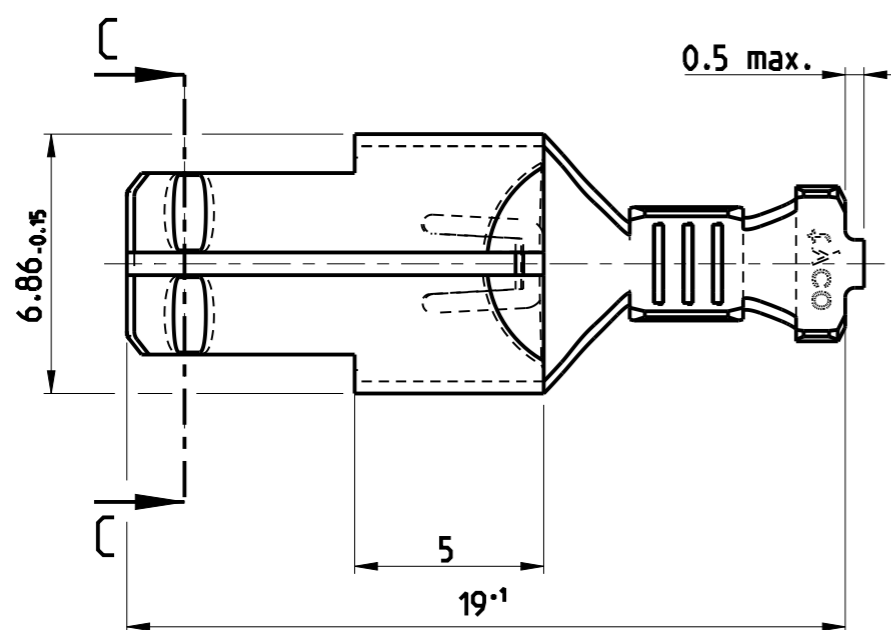

SECTION A-A

SECTION B-B

SECTION C-C

Kontakt geeignet für:
 Draht Groessenbereich 0.5 - 1.5 mm
 Isolationsbereich Ø2.0 - 3.0 mm

Leitungsquerschnitt in mm²

	Einzelanschlag	0.5	0.75	1.0	1.5
0.5	X	X			
0.75	X				
1.0	X				
1.5	X				

THIS DRAWING IS A CONTROLLED DOCUMENT.

DIMENSIONS: mm	TOLERANCES UNLESS OTHERWISE SPECIFIED: ±0.2mm
MATERIAL SEE TABLE	FINISH SEE TABLE

DWN GOERKE	01FEB1988
CHK BITSCH	27JUN2014
APVD Bleicher.M.	19JUN07
PRODUCT SPEC	-
APPLICATION SPEC	-
WEIGHT	-
Customer Drawing	

NAME STANDARD TIMER CONTACT			
SIZE A3	CAGE CODE -	DRAWING NO C-926965	RESTRICTED TO -
SCALE 5:1		SHEET 1 OF 1	REV G1

X-ON Electronics

Largest Supplier of Electrical and Electronic Components

Click to view similar products for [Automotive Connectors](#) category: