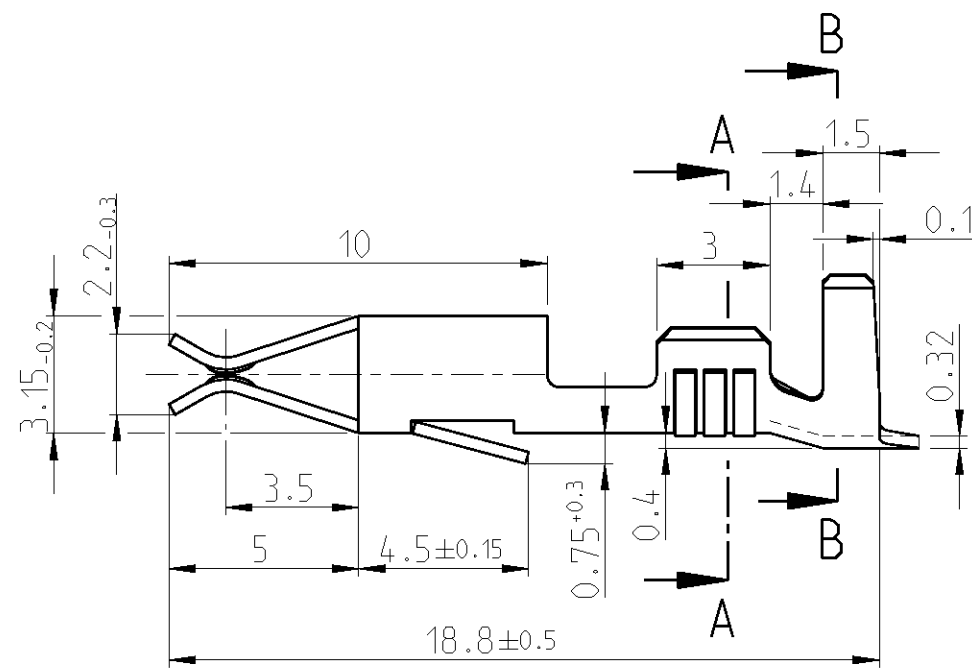

LOC	DIST	REVISIONS					
		P	LTR	DESCRIPTION	DATE	DWN	APVD
A1	-		2	Korrektur	30JAN1985	Widd	-
			3	Pos. -3 hinzu	19FEB1985	Widd	-
			4	an Produktionszeichnung angepasst	30APR1986	-	-
			B	New CAD drawing created.	20JUN2013	Kirs.	Eder

CONDUCTOR CROSS-SECTION IN mm ² Leitungsquerschnitt in mm ²		0.50	0.75	1.00	1.50	2.00	2.50	3.00	4.00	6.00
SINGLE CONNECTION Einzelanschlag		X	X							
0.50	X	X								
0.75	X									
1.00	X									
1.50										
2.00										
2.50										
3.00										
4.00										
6.00										

WIRE SIZE RANGE: 0.5-1.0mm²
Drahtgroessenbereich: 0.5-1.0mm²

CRIMPING CONDUCTOR: FLK-WIRE
CONDUCTOR: F-CRIMP
INSULATION: F-CRIMP

angeschlagener Leiter: FLK-Leitung
Leiter: F-Crimp
Isolation: F-Crimp

THIS DRAWING IS A CONTROLLED DOCUMENT.		DWN J.W idder	16AUG1984	TE TE Connectivity	
DIMENSIONS: mm		CHK Herth	05SEP1984		
TOLERANCES UNLESS OTHERWISE SPECIFIED: 0 PLC ±0.2 1 PLC ±0.2 2 PLC ±0.2 3 PLC ±0.2 4 PLC ±0.2 ANGLES ±		APVD C.Goennel	12JUN2013	NAME JUNIOR-TIMER CONTACT Junior-Timer Kontakt	
MATERIAL -		PRODUCT SPEC	-	SIZE A3	CAGE CODE 00779
FINISH -		APPLICATION SPEC	-	DRAWING NO C=927863	RESTRICTED TO -
		WEIGHT	-	SCALE 5:1	SHEET 1 OF 1
		Customer Drawing		REV B	