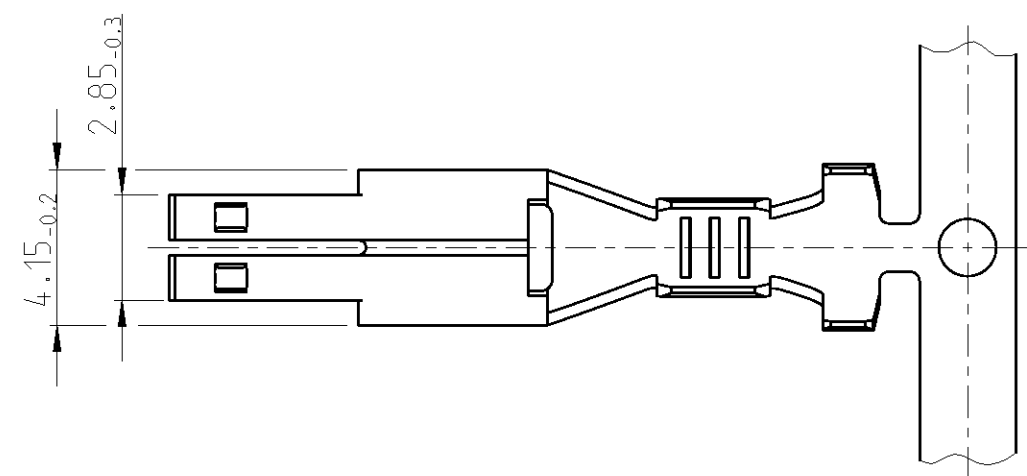

LOC	DIST	REVISIONS					
		P	LTR	DESCRIPTION	DATE	DWN	APVD
A1	-		2	Korrektur	30JAN1985	Widd	-
			3	Pos. -3 hinzu	19FEB1985	Widd	-
			4	an Produktionszeichnung angepasst	30APR1986	-	-
			B	New CAD drawing created.	20JUN2013	Kirs.	Eder

CONDUCTOR CROSS-SECTION IN mm ² Leitungsquerschnitt in mm ²		0.50	0.75	1.00	1.50	2.00	2.50	3.00	4.00	6.00
SINGLE CONNECTION Einzelanschlag		X	X							
0.50	X	X								
0.75	X									
1.00	X									
1.50										
2.00										
2.50										
3.00										
4.00										
6.00										

WIRE SIZE RANGE: 0.5-1.0mm²
Drahtgroessenbereich: 0.5-1.0mm²

CRIMPING CONDUCTOR: FLK-WIRE
CONDUCTOR: F-CRIMP
INSULATION: F-CRIMP

angeschlagener Leiter: FLK-Leitung
Leiter: F-Crimp
Isolation: F-Crimp

THIS DRAWING IS A CONTROLLED DOCUMENT.		DWN J.W idder	16AUG1984	TE TE Connectivity	
DIMENSIONS: mm		CHK Herth	05SEP1984		
TOLERANCES UNLESS OTHERWISE SPECIFIED: 0 PLC ±0.2 1 PLC ±0.2 2 PLC ±0.2 3 PLC ±0.2 4 PLC ±0.2 ANGLES ±		APVD C.Goennel	12JUN2013	NAME JUNIOR-TIMER CONTACT Junior-Timer Kontakt	
MATERIAL -		PRODUCT SPEC	-	SIZE A3	CAGE CODE 00779
FINISH -		APPLICATION SPEC	-	DRAWING NO C=927863	RESTRICTED TO -
		WEIGHT	-	SCALE 5:1	SHEET 1 OF 1
		Customer Drawing		REV B	