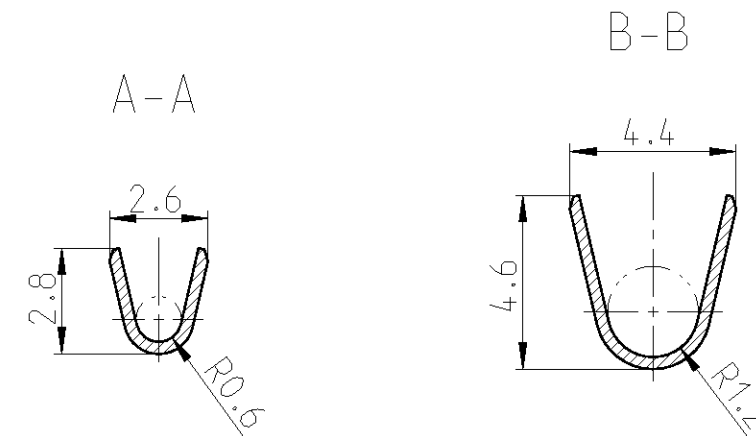

CONDUCTOR CROSS-SECTION IN mm ² Leitungsquerschnitt in mm ²		0.50	0.75	1.00	1.50	2.00	2.50	3.00	4.00	6.00
SINGLE CONNECTION Einzelanschlag		X	X							
0.50	X	X								
0.75	X									
1.00	X									
1.50										
2.00										
2.50										
3.00										
4.00										
6.00										

WIRE SIZE RANGE: 0.5-1.0mm²
Drahtgroessenbereich: 0.5-1.0mm²

CRIMPING CONDUCTOR: FLK-WIRE
CONDUCTOR: F-CRIMP
INSULATION: F-CRIMP

angeschlagener Leiter: FLK-Leitung
Leiter: F-Crimp
Isolation: F-Crimp

THIS DRAWING IS A CONTROLLED DOCUMENT.		DWN J.W idder	16AUG1984	TE TE Connectivity	
DIMENSIONS: mm		CHK Herth	05SEP1984		
TOLERANCES UNLESS OTHERWISE SPECIFIED: 0 PLC ±0.2 1 PLC ±0.2 2 PLC ±0.2 3 PLC ±0.2 4 PLC ±0.2 ANGLES ±		APVD C.Goennel	12JUN2013	NAME JUNIOR-TIMER CONTACT Junior-Timer Kontakt	
MATERIAL -		PRODUCT SPEC	-	SIZE A3	CAGE CODE 00779
FINISH -		APPLICATION SPEC	-	DRAWING NO C=927863	RESTRICTED TO -
		WEIGHT	-	SCALE 5:1	SHEET 1 OF 1
		Customer Drawing		REV B	