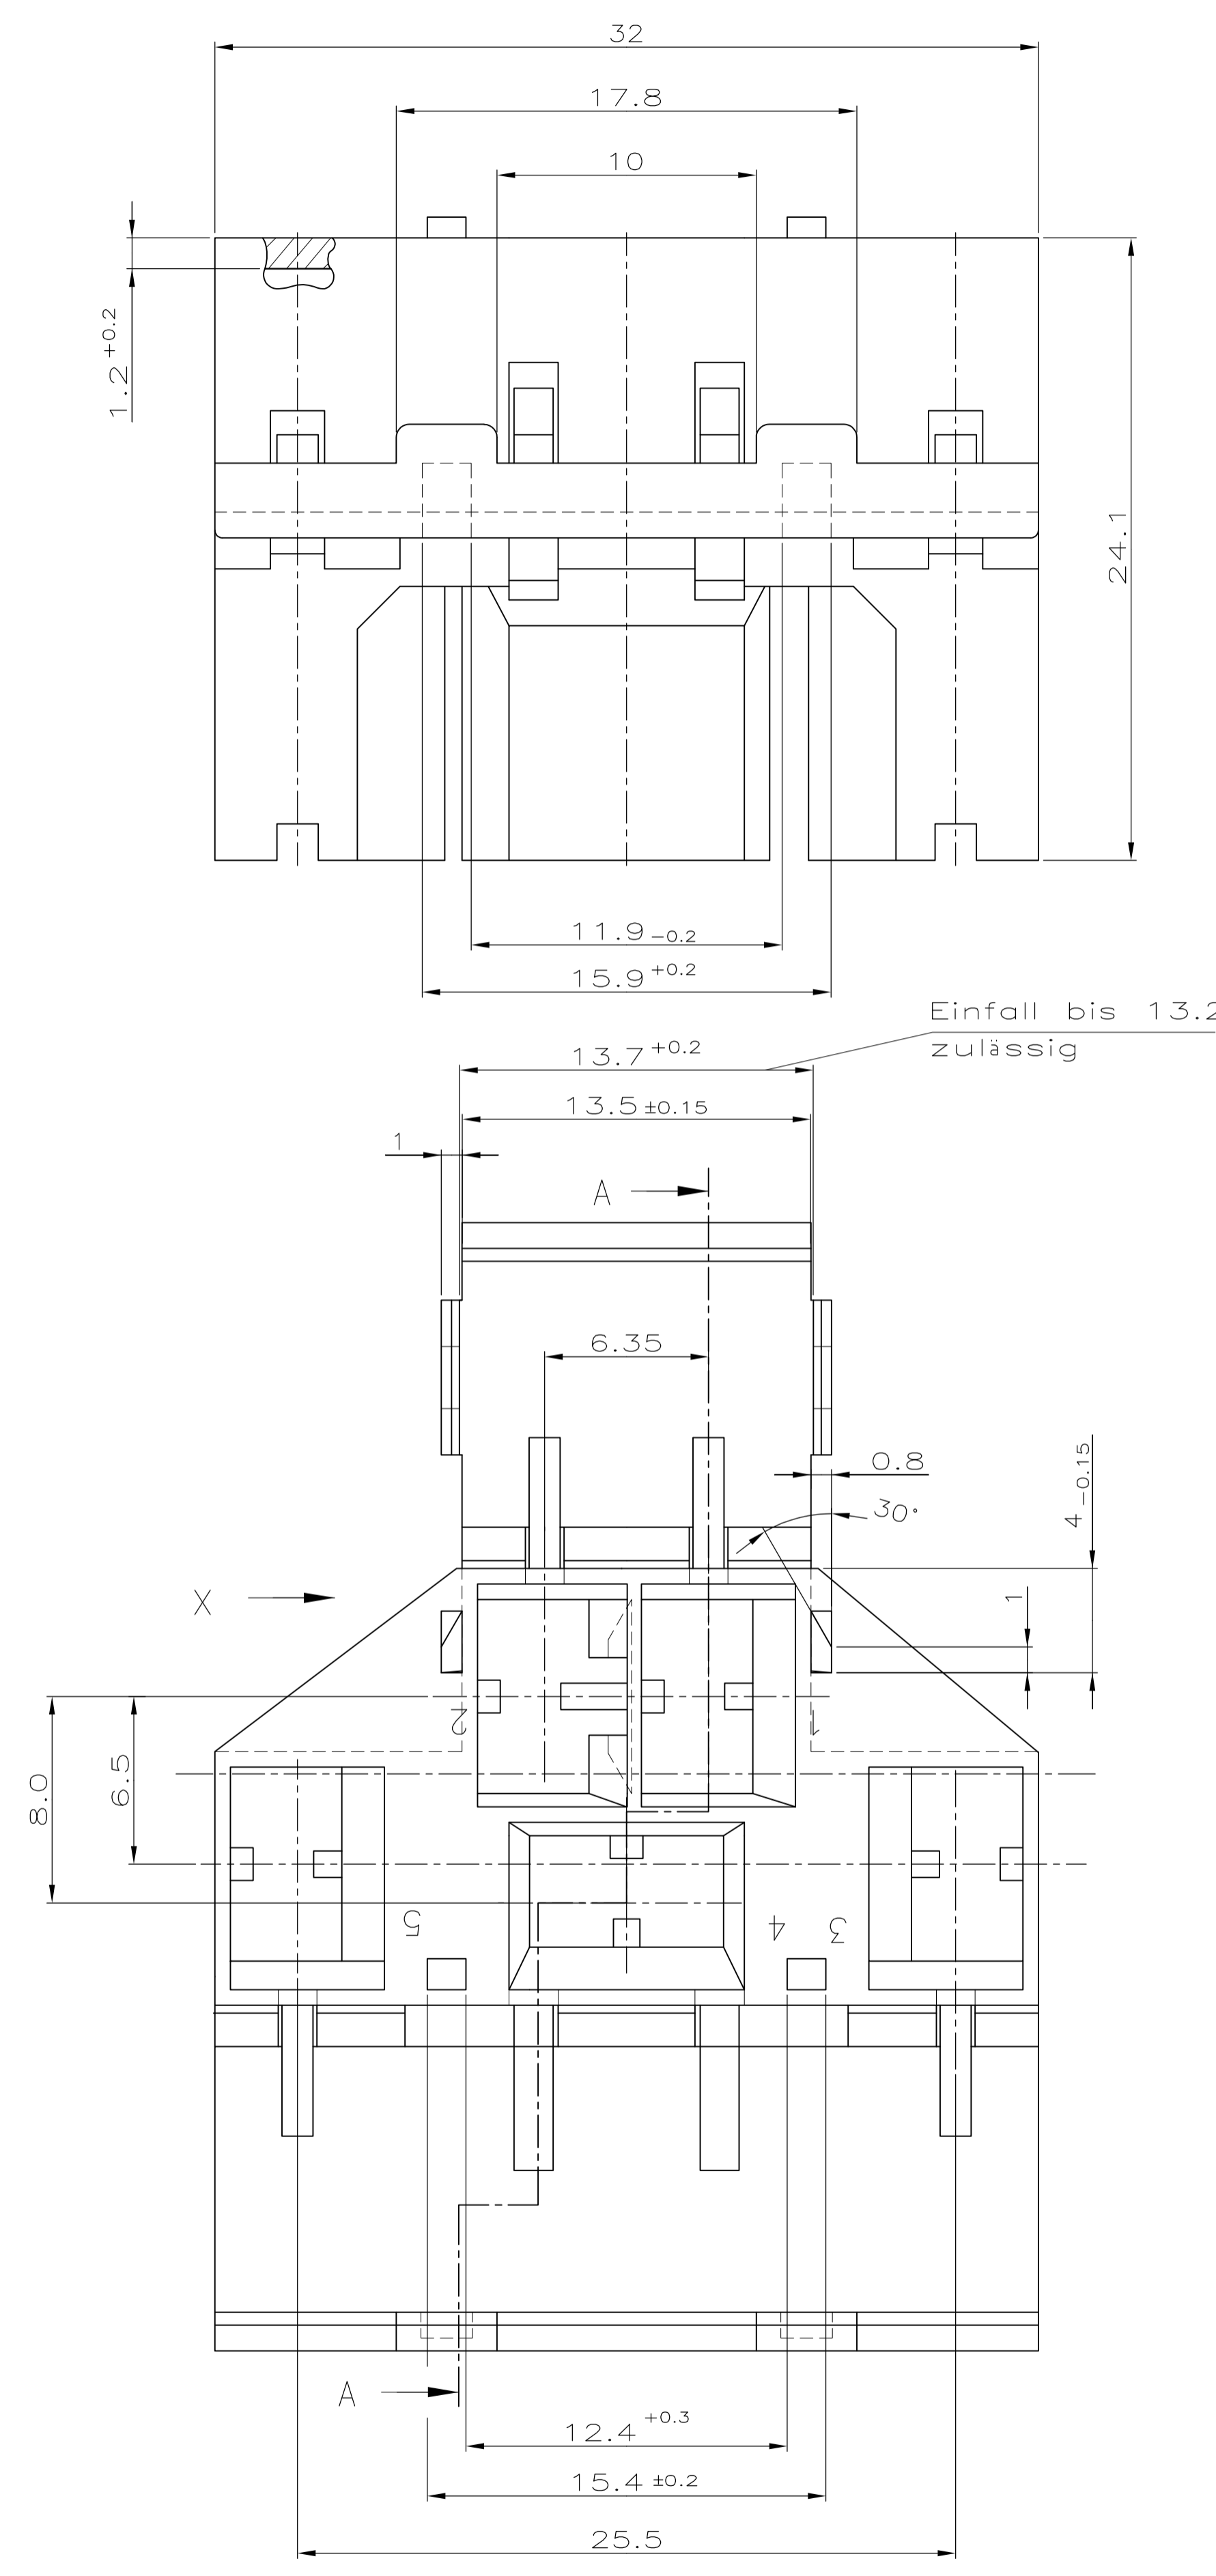

LOC	DIST	REV	DATE	BY	CHK	APVD
A1	-	D	01.11.94	Thiel	-	-
		E	13.10.95	Sche	-	-
		L	02-JUN-99	G.K	-	-
		L1	06-JUL-99	S.HOTEA	-	-
		L2	04NOV09	KK	AEG	-

⚠ OBSOLETE PARTS: OBSOLETE CIS STREAMLINING PER D.RENAUD/D.SINISI

REV	DATE	BY	CHK	APVD	DESCRIPTION
0	01.04.87	Richter	L.Nix	-	RECEPTACLE HOUSING, 5 POSITION, Positive Lock
1	01.04.87	-	-	-	STECKHÜSENGEHÄUSE, 5POLIG, Positive Lock

AMP PART NO	REV	PCS	MATERIAL	FINISH/SURFACE COLOR
928720-4	L		PA 6.6 trocken schlagzah	BLUE/BLAU RED/ROT NATURAL/NATUR BLACK/SCHWARZ

SIZE	CAGE CODE	DRAWING NO	TECHNISCHE-NR.	RESTRICTED TO
A	100779	928720		NUR FÜR

CUSTOMER DRAWING	/KUNDENZEICHNUNG	MASSSTAB	BLATT	OF	REV
		5:1	1	1	L2

X-ON Electronics

Largest Supplier of Electrical and Electronic Components