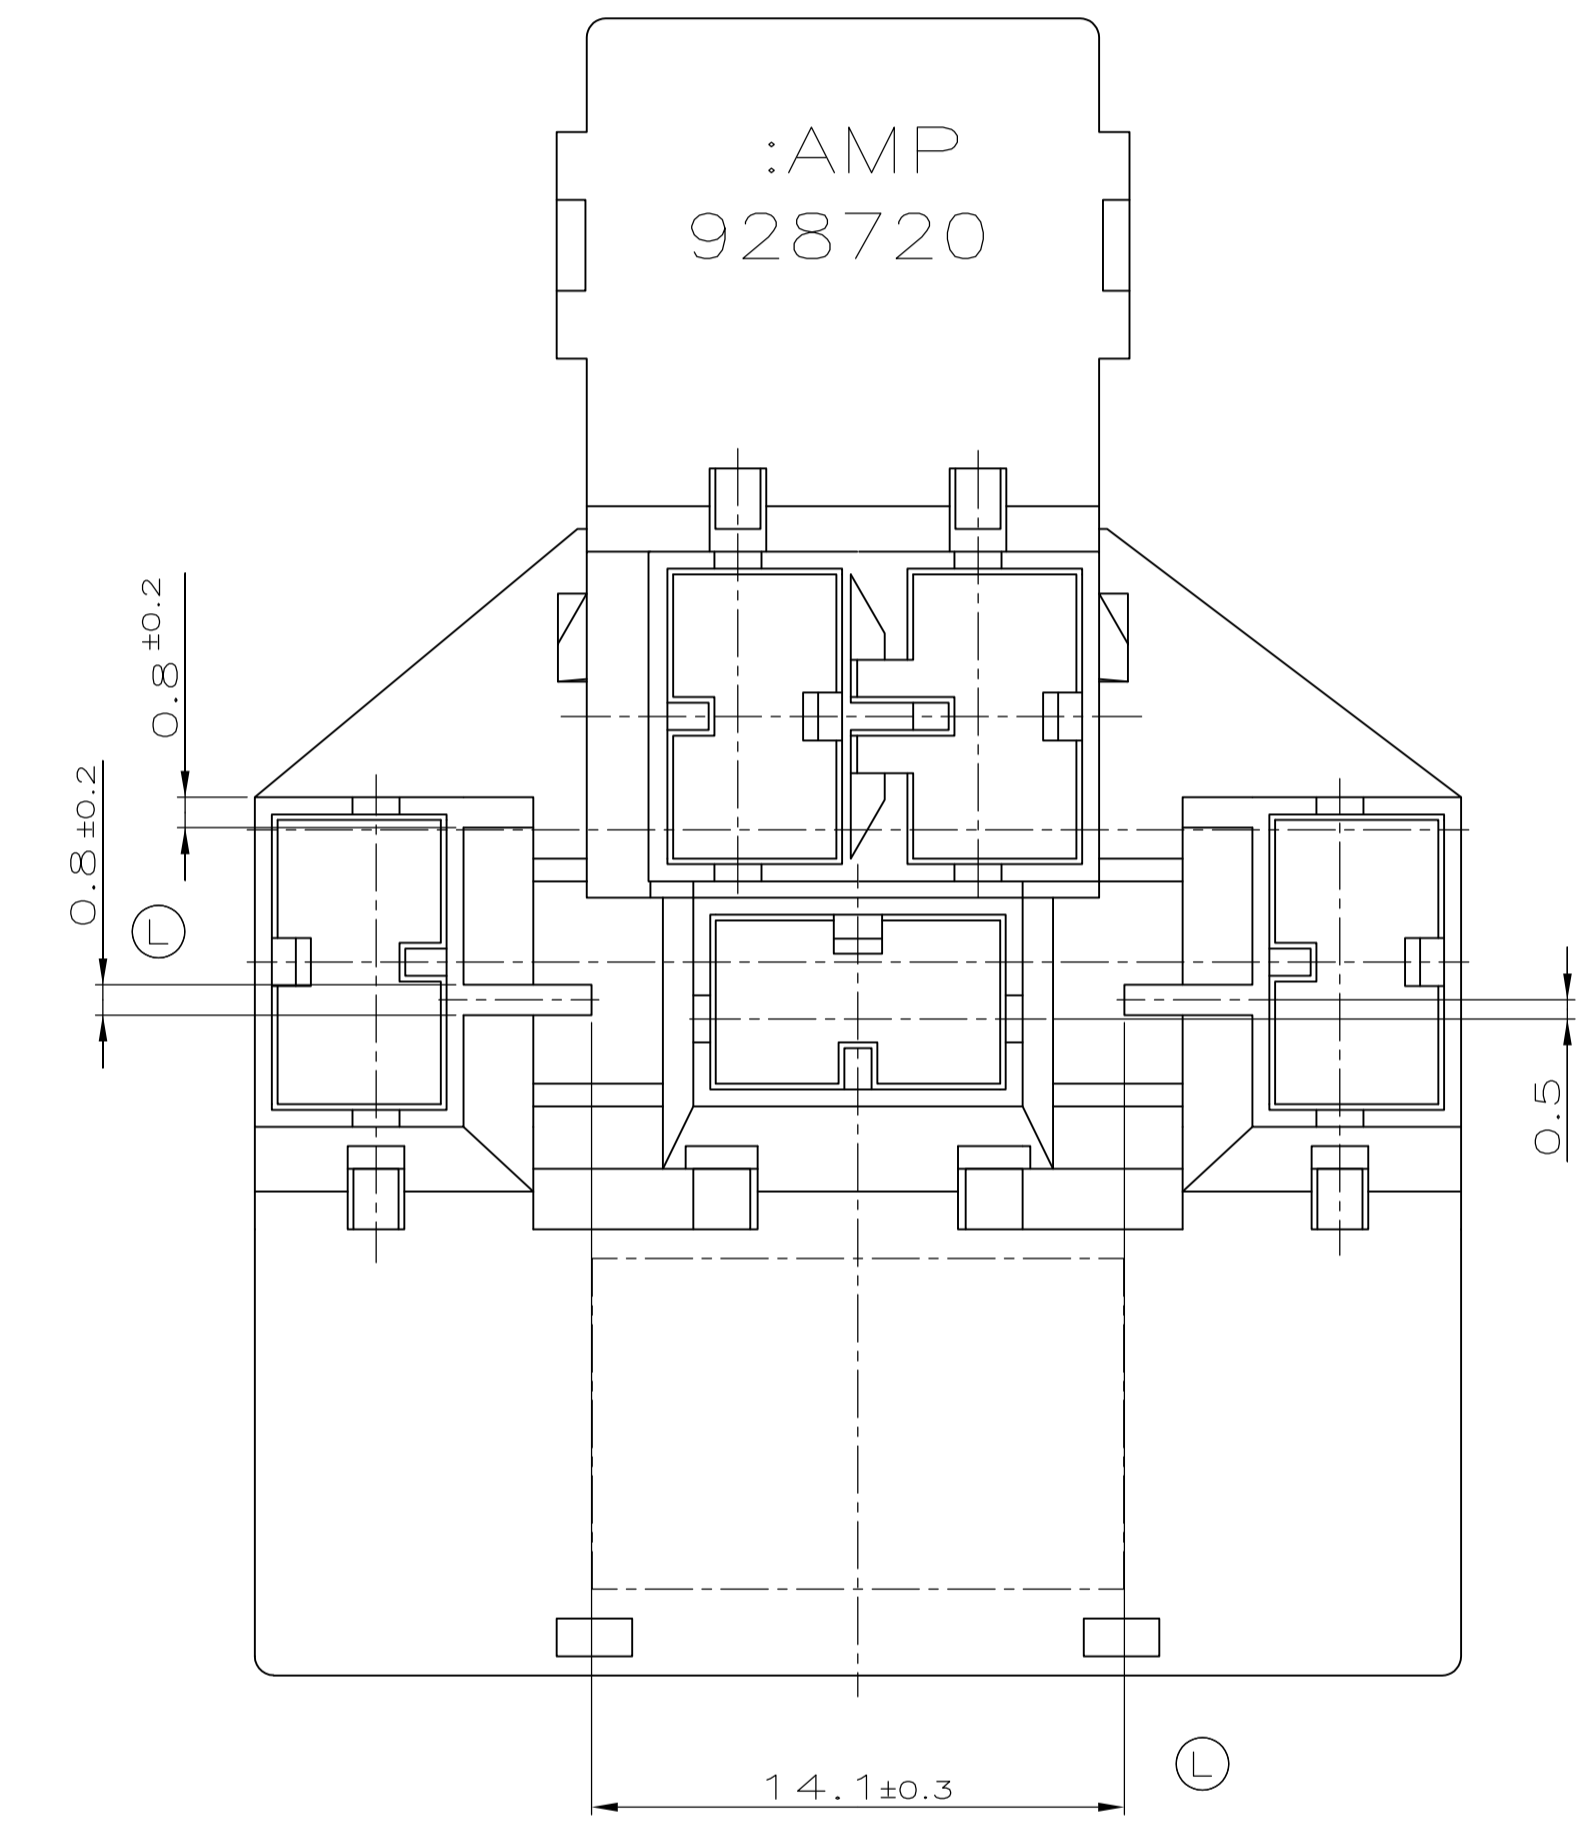

LOC	DIST	REV	DATE	BY	CHK	APVD
A1	-	D	01.11.94	Thiel	-	-
		E	13.10.95	Sche	-	-
		L	02-JUN-99	G.K	-	-
		L1	06-JUL-99	S.HOTEA	-	-
		L2	04NOV09	KK	AEG	-

⚠ OBSOLETE PARTS: OBSOLETE CIS STREAMLINING PER D.RENAUD/D.SINISI

REV	DATE	BY	CHK	APVD	DESCRIPTION
0	01.04.87	Richter	L.Nix	-	RECEPTACLE HOUSING, 5 POSITION, Positive Lock
1	01.04.87	-	-	-	STECKHÜSENGEHÄUSE, 5POLIG, Positive Lock

AMP PART NO	REV	PCS	MATERIAL	FINISH/SURFACE COLOR
928720-4	L		PA 6.6 trocken schlagzah	BLUE/BLAU RED/ROT NATURAL/NATUR BLACK/SCHWARZ

SIZE	CAGE CODE	DRAWING NO	TECHNISCHE-NR.	RESTRICTED TO
A	100779	928720		NUR FÜR

CUSTOMER DRAWING	/KUNDENZEICHNUNG	MASSSTAB	BLATT	OF	REV
		5:1	1	1	L2