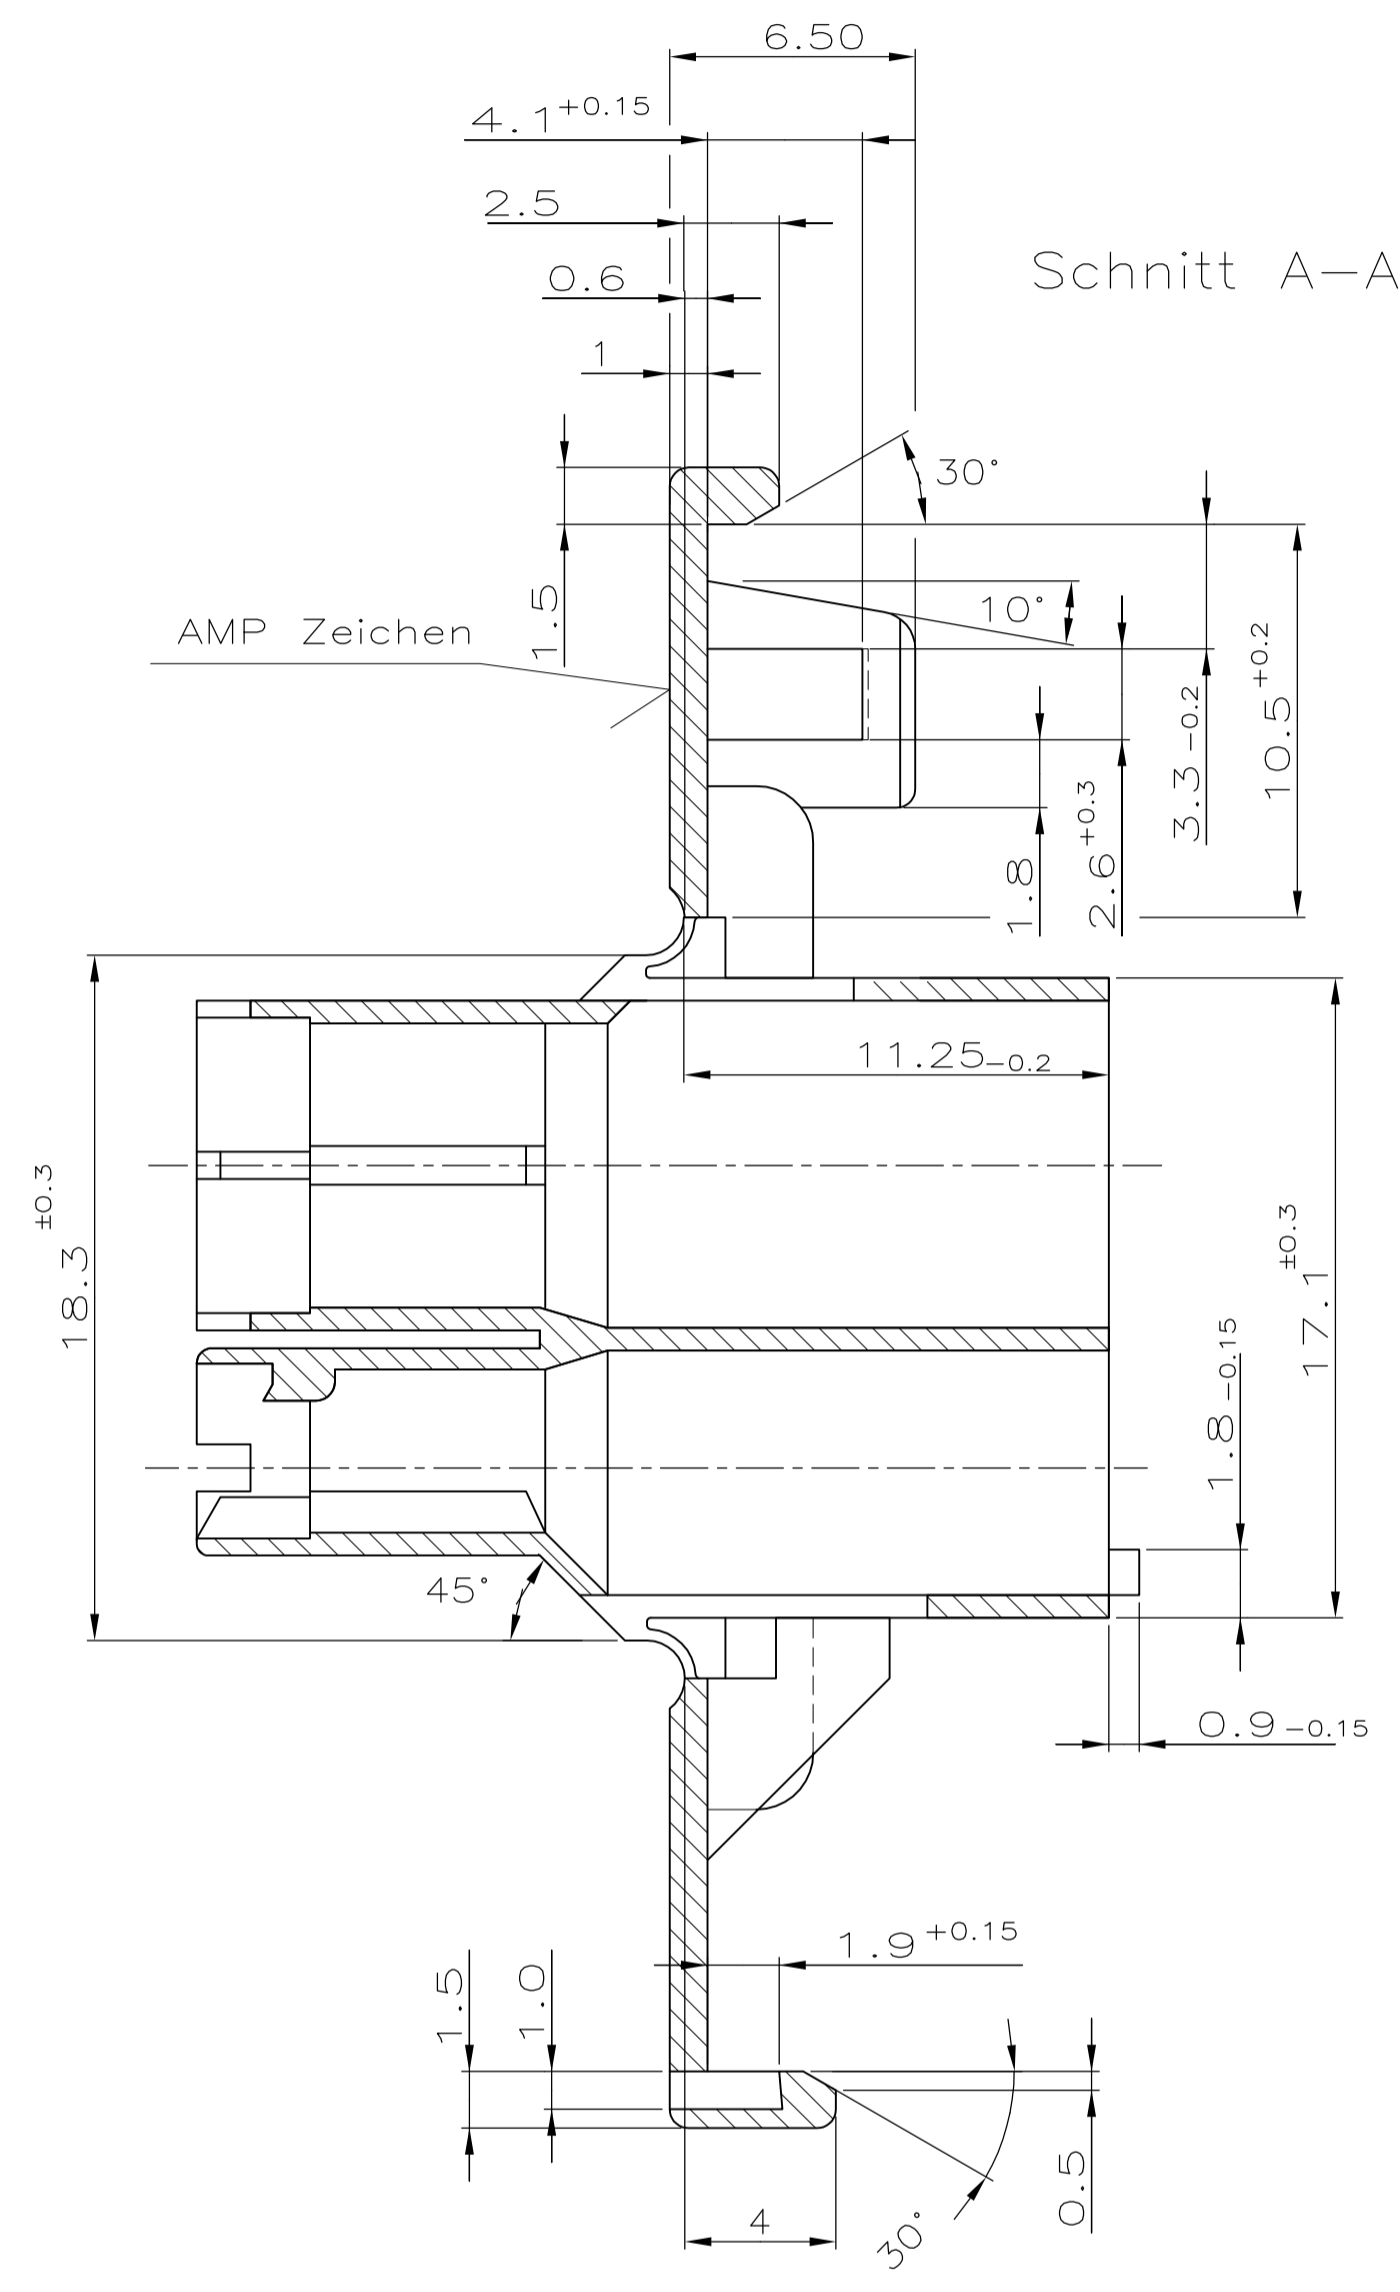

LOC	DIST	REV	DATE	BY	CHK	APVD
A1	-	D	01.11.94	Thiel	-	-
		E	13.10.95	Sche	-	-
		L	02-JUN-99	G.K	-	-
		L1	06-JUL-99	S.HOTEA	-	-
		L2	04NOV09	KK	AEG	-

⚠ OBSOLETE PARTS: OBSOLETE CIS STREAMLINING PER D.RENAUD/D.SINISI

REV	DATE	BY	CHK	APVD	DESCRIPTION
0	01.04.87	Richter	L.Nix	-	RECEPTACLE HOUSING, 5 POSITION, Positive Lock
1	01.04.87	-	-	-	STECKHÜSENGEHÄUSE, 5POLIG, Positive Lock

AMP PART NO	REV	PCS	MATERIAL	FINISH/SURFACE COLOR
928720-4	L		PA 6.6 trocken schlagzah	BLUE/BLAU RED/ROT NATURAL/NATUR BLACK/SCHWARZ

SIZE	CAGE CODE	DRAWING NO	TECHNISCHE-NR.	RESTRICTED TO
A	100779	928720		NUR FÜR

CUSTOMER DRAWING	/KUNDENZEICHNUNG	MASSSTAB	BLATT	OF	REV
		5:1	1	1	L2

X-ON Electronics

Largest Supplier of Electrical and Electronic Components