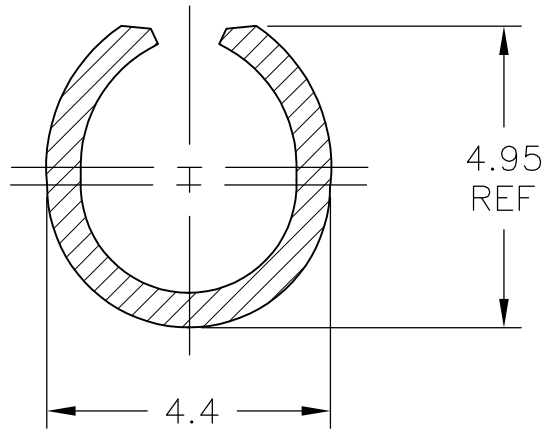

REVISIONS					
P	LTR	DESCRIPTION	DATE	DWN	APVD
	A	NEW DRAWING	21NOV2016	RS	TD

WIRE BARREL

INSULATION BARREL

PRETINNED	BRASS	928947-7	928948-7
PRETINNED	PHOSPH. BRONZE	928947-6	928948-6
PLAIN	PHOSPH. BRONZE	928947-5	928948-5
TIN PLATED	PHOSPH. BRONZE	928947-4	928948-4
PLAIN	PHOSPH. BRONZE	928947-3	928948-3
TIN PLATED	BRASS	928947-2	928948-2
PLAIN	BRASS	928947-1	928948-1
FINISH	MATERIAL	STRIP NO.	PART NO.

RELEASED FOR PUBLICATION

ALL RIGHTS RESERVED.

THIS DRAWING IS UNPUBLISHED.

© COPYRIGHT - By -

DIMENSIONS: mm	DWN RAVI S	21NOV2016	MATERIAL	SEE TABLE	FINISH	SEE TABLE
	CHK LI DAISY	21NOV2016	 TE Connectivity			
TOLERANCES UNLESS OTHERWISE SPECIFIED:	APVD DING TIM	21NOV2016				
0 PLC ± -	PRODUCT SPEC		NAME			
1 PLC ± 0.4	1.0-2.5 mm ²		.250 SER. FASTIN-ON TAB (LOOSE PIECE)			
2 PLC ± -	APPLICATION SPEC		SIZE	CAGE CODE	DRAWING NO	RESTRICTED TO
3 PLC ± -	ø2.4-3.7 mm		A4	00779	C-928948	-
4 PLC ± -	WEIGHT		CUSTOMER DRAWING			
ANGLES ± -	-		SCALE	1:1	SHEET	1 OF 1
 				REV	A	