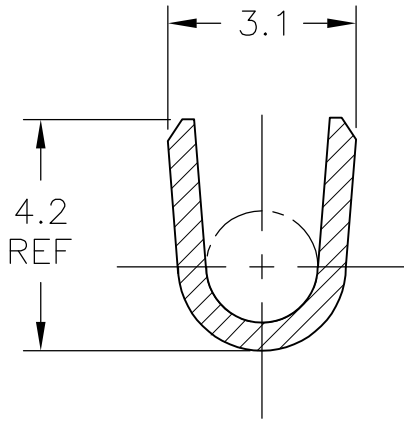

REVISIONS					
P	LTR	DESCRIPTION	DATE	DWN	APVD
	A	NEW DRAWING	21NOV2016	RS	TD

WIRE BARREL

INSULATION BARREL

PRETINNED	BRASS	928947-7	928948-7
PRETINNED	PHOSPH. BRONZE	928947-6	928948-6
PLAIN	PHOSPH. BRONZE	928947-5	928948-5
TIN PLATED	PHOSPH. BRONZE	928947-4	928948-4
PLAIN	PHOSPH. BRONZE	928947-3	928948-3
TIN PLATED	BRASS	928947-2	928948-2
PLAIN	BRASS	928947-1	928948-1
FINISH	MATERIAL	STRIP NO.	PART NO.

RELEASED FOR PUBLICATION

ALL RIGHTS RESERVED.

THIS DRAWING IS UNPUBLISHED.

© COPYRIGHT - By -

DIMENSIONS: mm	DWN RAVI S	21NOV2016	MATERIAL	SEE TABLE	FINISH	SEE TABLE
	CHK LI DAISY	21NOV2016	 TE Connectivity			
TOLERANCES UNLESS OTHERWISE SPECIFIED:	APVD DING TIM	21NOV2016				
0 PLC ± -	PRODUCT SPEC		NAME			
1 PLC ± 0.4	1.0-2.5 mm ²		.250 SER. FASTIN-ON TAB (LOOSE PIECE)			
2 PLC ± -	APPLICATION SPEC		SIZE	CAGE CODE	DRAWING NO	RESTRICTED TO
3 PLC ± -	ø2.4-3.7 mm		A4	00779	C-928948	-
4 PLC ± -	WEIGHT		CUSTOMER DRAWING			
ANGLES ± -	-		SCALE	1:1	SHEET	1 OF 1
 				REV	A	