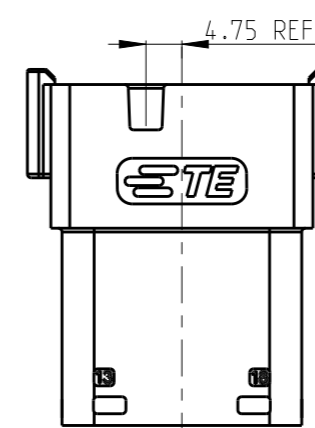

KEYING OPTION D