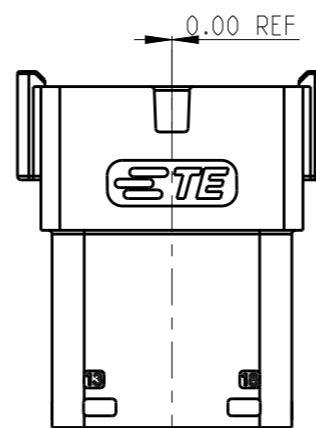

KEYING OPTION C