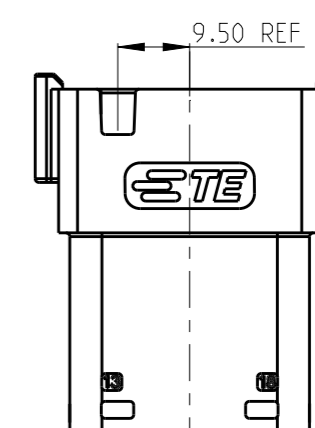

KEYING OPTION E

1	1	1	1	1	-	-	-	-	-	BLACK	NYLON GF30	HEATSHRINK HOUSING	5
1	1	1	1	1	1	1	1	1	1	BLACK	NYLON GF30	BACK COVER	4
1	1	1	1	1	1	1	1	1	1	BURNT ORANGE	SILICONE RUBBER	BACK SEAL	3
1	1	1	1	1	1	1	1	1	1	BLACK	NYLON GF30	TERMINAL RETAINER	2
1	-	-	-	-	1	-	-	-	-	BLACK	NYLON GF30	HOUSING, KEYING E	1
-	1	-	-	-	-	1	-	-	-	BLACK	NYLON GF30	HOUSING, KEYING D	
-	-	1	-	-	-	-	1	-	-	BLACK	NYLON GF30	HOUSING, KEYING C	
-	-	-	1	-	-	-	-	1	-	BLACK	NYLON GF30	HOUSING, KEYING B	
-	-	-	-	1	-	-	-	-	1	BLACK	NYLON GF30	HOUSING, KEYING A	
QTY. REQUEST PER ASSY										COLOR	MATERIAL	DESCRIPTION	ITEM NO
18.98	18.98	18.98	18.98	18.98	16.04	16.04	16.04	16.04	16.04	WEIGHT OF EACH ASSY(g)			
-	-	-	-	-	-	-	-	-	-	REVISION OF EACH ASSY NO.			
934447551	934447541	934447531	934447521	934447511	934447151	934447141	934447131	934447121	934447111	ALIAS PN			
1--0	--9	--8	--7	--6	--5	--4	--3	--2	--1	TE ASSEMBLY PN			

THIS DRAWING IS A CONTROLLED DOCUMENT.

DWN J.GU 26JUL2020
CHK E. JIANG 26JUL2020
APVD L.YIN 26JUL2020

PRODUCT SPEC 108-160026
APPLICATION SPEC 114-160017
WEIGHT -

CUSTOMER DRAWING

DIMENSIONS: mm
TOLERANCES UNLESS OTHERWISE SPECIFIED:
0 PLC ±
1 PLC ±
2 PLC ±
3 PLC ±
4 PLC ±
ANGLES ±

MATERIAL - FINISH -

STE TE Connectivity

NAME 18CCT DT-XT CONNECTOR RECEP ASSEMBLY

SIZE A3 CAGE CODE 00779 DRAWING NO C=2600046 RESTRICTED TO -

SCALE 1:1 SHEET 2 OF 2 REV A1