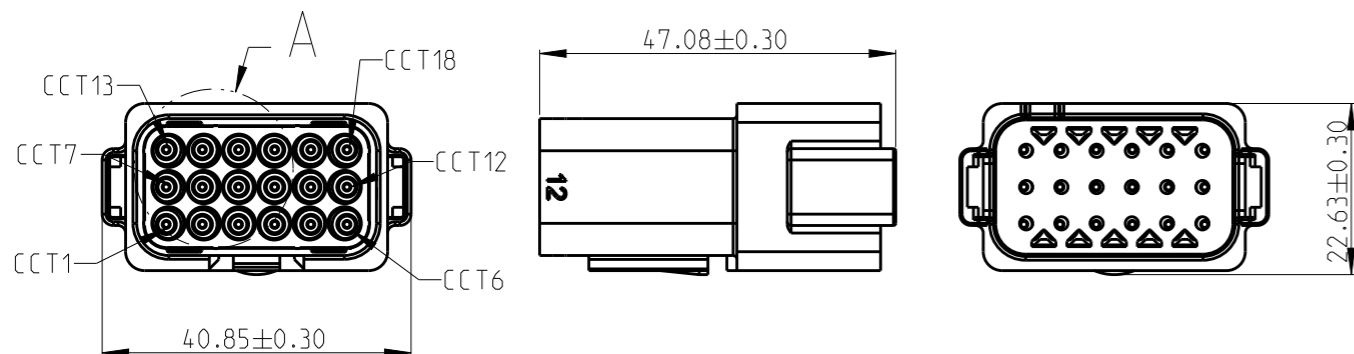

REVISIONS

P	LTR	DESCRIPTION	DATE	DWN	APVD
	A	INITIAL RELEASE	10JUN2020	J.G	I.Y
	A1	ECR-20-010349	26JUL2020	J.G	I.Y

18CCT RECEPTACLE CONNECTOR WITHOUT HEATSHRINKING HOUSING

DETAIL A SCALE 2:1

DATE CODE: X XX XX
 X-DAY: 1- 7
 XX-WEEK: 01 - 52
 XX-YEAR: 00 - 99
 #-MACHINE 1

EXAMPLE: 11315 = DAY 1, WEEK 13, YEAR 15
 i.e. 23rd OF MARCH 2015

18CCT RECEPTACLE CONNECTOR WITH HEATSHRINKING HOUSING

1. THIS RECEP MATES WITH PLUG ASSEMBLY PN X-2600047-X FOR THE CORRESPONDED KEYING.

2. MATERIALS
 RECEPTACLE HOUSING: NYLON GF30, SEE PN TABLE FOR KEYING
 TERMINAL RETAINER: NYLON GF30, BLACK
 BACK SEAL: SILICONE RUBBER
 BACK COVER: NYLON GF30, BLACK
 HEATSHRINK HOUSING: NYLON GF30, BLACK

3 CIRCUIT IDENTIFICATION

4. JACKET RANGE = Ø1.35mm TO 3.05mm

5 ASSEMBLY AID CHECK MARK.

6. SEE SHEET 2 FOR FINAL PART NUMBER DESIGNATION

THIS DRAWING IS A CONTROLLED DOCUMENT.		DWN J.GU 26JUL2020	TE Connectivity			
		CHK E. JIANG 26JUL2020				
		APVD I. YIN 26JUL2020	NAME 18CCT DT-XT CONNECTOR RECEP ASSEMBLY			
DIMENSIONS: mm		PRODUCT SPEC 108-160026	SIZE A3	CAGE CODE 00779	DRAWING NO C-2600046	RESTRICTED TO -
TOLERANCES UNLESS OTHERWISE SPECIFIED: 0 PLC ± 1 PLC ± 2 PLC ± 3 PLC ± 4 PLC ± ANGLES ±		APPLICATION SPEC 114-160017	SCALE 1:1		SHEET 1 OF 2	REV A1
MATERIAL -		FINISH -	CUSTOMER DRAWING			