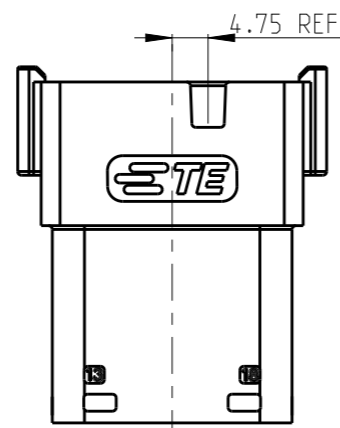

KEYING OPTION B