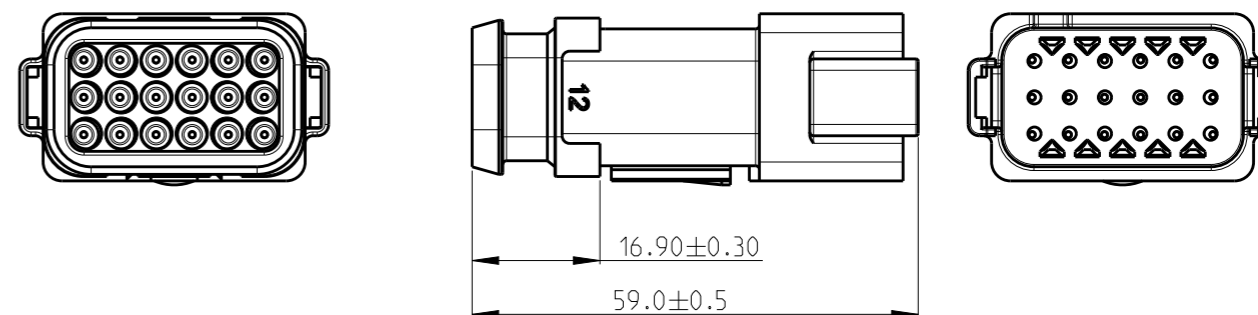

1. THIS RECEP MATES WITH PLUG ASSEMBLY PN X-2600047-X FOR THE CORRESPONDED KEYING.

2. MATERIALS
RECEPTACLE HOUSING: NYLON GF30, SEE PN TABLE FOR KEYING
TERMINAL RETAINER: NYLON GF30, BLACK
BACK SEAL: SILICONE RUBBER
BACK COVER: NYLON GF30, BLACK
HEATSHRINK HOUSING: NYLON GF30, BLACK

3 CIRCUIT IDENTIFICATION

4. JACKET RANGE = Ø1.35mm TO 3.05mm

5 ASSEMBLY AID CHECK MARK.

6. SEE SHEET 2 FOR FINAL PART NUMBER DESIGNATION

THIS DRAWING IS A CONTROLLED DOCUMENT.		DWN J.GU 26JUL2020	TE Connectivity			
		CHK E. JIANG 26JUL2020				
		APVD I. YIN 26JUL2020	NAME 18CCT DT-XT CONNECTOR RECEP ASSEMBLY			
DIMENSIONS: mm		PRODUCT SPEC 108-160026	SIZE A3	CAGE CODE 00779	DRAWING NO C-2600046	RESTRICTED TO -
TOLERANCES UNLESS OTHERWISE SPECIFIED: 0 PLC ± 1 PLC ± 2 PLC ± 3 PLC ± 4 PLC ± ANGLES ±		APPLICATION SPEC 114-160017	SCALE 1:1		SHEET 1 OF 2	REV A1
MATERIAL -		FINISH -	CUSTOMER DRAWING