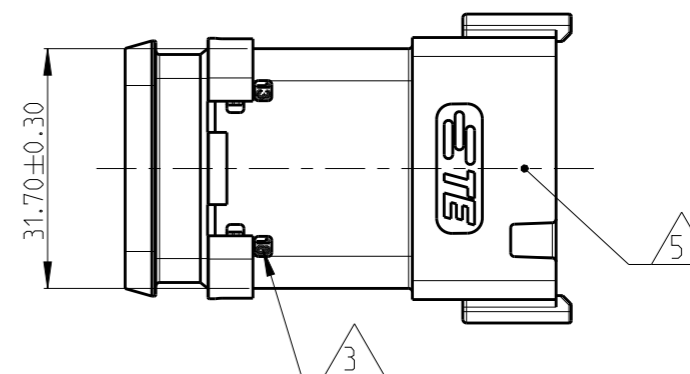

1. THIS RECEP MATES WITH PLUG ASSEMBLY PN X-2600047-X FOR THE CORRESPONDED KEYING.

2. MATERIALS
RECEPTACLE HOUSING: NYLON GF30, SEE PN TABLE FOR KEYING
TERMINAL RETAINER: NYLON GF30, BLACK
BACK SEAL: SILICONE RUBBER
BACK COVER: NYLON GF30, BLACK
HEATSHRINK HOUSING: NYLON GF30, BLACK

3 CIRCUIT IDENTIFICATION

4. JACKET RANGE = Ø1.35mm TO 3.05mm

5 ASSEMBLY AID CHECK MARK.

6. SEE SHEET 2 FOR FINAL PART NUMBER DESIGNATION

THIS DRAWING IS A CONTROLLED DOCUMENT.		DWN J.GU 26JUL2020	TE Connectivity			
		CHK E. JIANG 26JUL2020				
		APVD I. YIN 26JUL2020	NAME 18CCT DT-XT CONNECTOR RECEP ASSEMBLY			
DIMENSIONS: mm		PRODUCT SPEC 108-160026	SIZE A3	CAGE CODE 00779	DRAWING NO C-2600046	RESTRICTED TO -
TOLERANCES UNLESS OTHERWISE SPECIFIED: 0 PLC ± 1 PLC ± 2 PLC ± 3 PLC ± 4 PLC ± ANGLES ±		APPLICATION SPEC 114-160017	SCALE 1:1		SHEET 1 OF 2	REV A1
MATERIAL -		FINISH -	CUSTOMER DRAWING