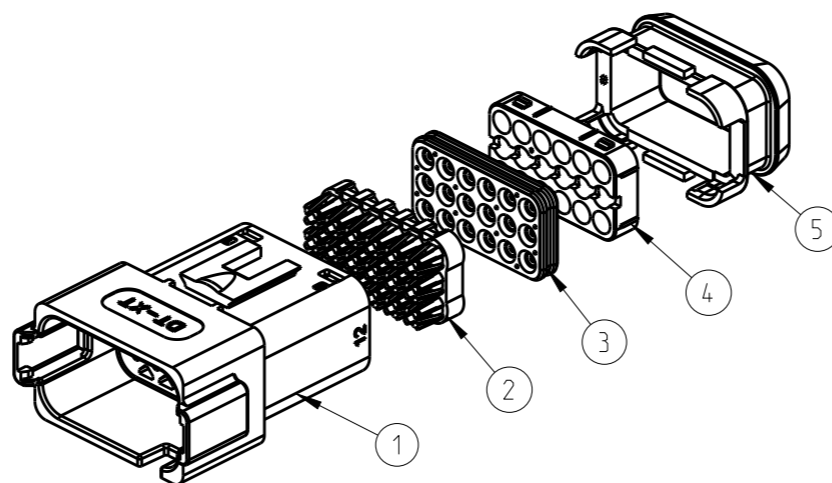

THIS DRAWING IS UNPUBLISHED. RELEASED FOR PUBLICATION 20
© COPYRIGHT 2020 TE Connectivity. All Rights Reserved. ALL RIGHTS RESERVED.

REVISIONS					
P	LTR	DESCRIPTION	DATE	DWN	APVD
		SEE SHEET 1			

KEYING OPTION A