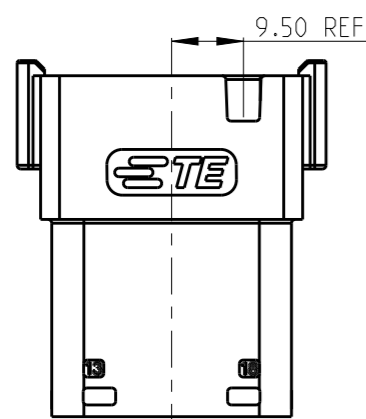

THIS DRAWING IS UNPUBLISHED. RELEASED FOR PUBLICATION 20
© COPYRIGHT 2020 TE Connectivity. All Rights Reserved. ALL RIGHTS RESERVED.

REVISIONS					
P	LTR	DESCRIPTION	DATE	DWN	APVD
		SEE SHEET 1			

KEYING OPTION A