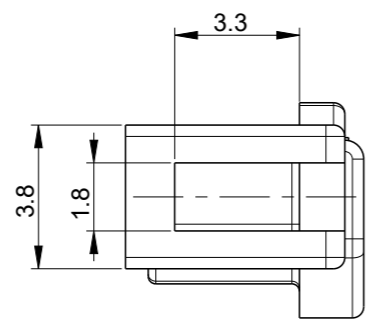

SCALE 3:1

DBL CODING	TYPE	TYPE A	
		<p>SCALE 4:1</p>	<p>SCALE 4:1</p>
TYPE B	TYPE B	<p>SCALE 4:1</p>	
		<p>SCALE 4:1</p>	

NOTE

- 1. APPLICABLE PLUG HSG P/N : 936059, 2005388
- 2. GENERAL TOLERANCE : $\pm 0.3, \pm 3^\circ$

TYPE	COLOR	MATERIAL	PART NO.
B	GRAY	PBT	1-936103-3
B	BLACK	PBT	1-936103-2
A	GRAY	PBT	0-936103-3
A	BLACK	PBT	0-936103-2
A	YELLOW	PBT	0-936103-1

THIS DRAWING IS A CONTROLLED DOCUMENT.		DWN JW LEE	TE Connectivity		
DIMENSIONS: mm		CHK BM JANG			
TOLERANCES UNLESS OTHERWISE SPECIFIED:		APVD CS LEE	NAME DBL HSG FOR 2.8mm SEALED 2P PLUG ASSY		
0 PLC \pm		PRODUCT SPEC -	SIZE A3	CAGE CODE 00779	DRAWING NO G-936103
1 PLC \pm		APPLICATION SPEC -	RESTRICTED TO -		
2 PLC \pm		WEIGHT -	SCALE 5:1		
3 PLC \pm		MATERIAL SEE TABLE	SHEET 1 OF 1		
4 PLC \pm			REV A5		
ANGLES \pm		CUSTOMER DRAWING			
FINISH -					