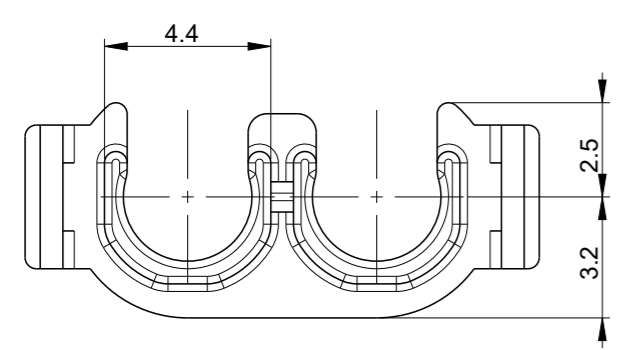

SCALE 3:1

DBL CODING	TYPE	TYPE A	
		<p>SCALE 4:1</p>	<p>SCALE 4:1</p>
TYPE B	TYPE B	<p>SCALE 4:1</p>	
		<p>SCALE 4:1</p>	

NOTE

- 1. APPLICABLE PLUG HSG P/N : 936059, 2005388
- 2. GENERAL TOLERANCE : $\pm 0.3, \pm 3^\circ$

TYPE	COLOR	MATERIAL	PART NO.
B	GRAY	PBT	1-936103-3
B	BLACK	PBT	1-936103-2
A	GRAY	PBT	0-936103-3
A	BLACK	PBT	0-936103-2
A	YELLOW	PBT	0-936103-1

THIS DRAWING IS A CONTROLLED DOCUMENT.		DWN JW LEE	TE Connectivity		
DIMENSIONS: mm		CHK BM JANG			
TOLERANCES UNLESS OTHERWISE SPECIFIED:		APVD CS LEE	NAME DBL HSG FOR 2.8mm SEALED 2P PLUG ASSY		
0 PLC \pm		PRODUCT SPEC -	SIZE A3	CAGE CODE 00779	DRAWING NO G-936103
1 PLC \pm		APPLICATION SPEC -	RESTRICTED TO -		
2 PLC \pm		WEIGHT -	SCALE 5:1		
3 PLC \pm		MATERIAL SEE TABLE	SHEET 1 OF 1		
4 PLC \pm			REV A5		
ANGLES \pm		CUSTOMER DRAWING			
FINISH -					