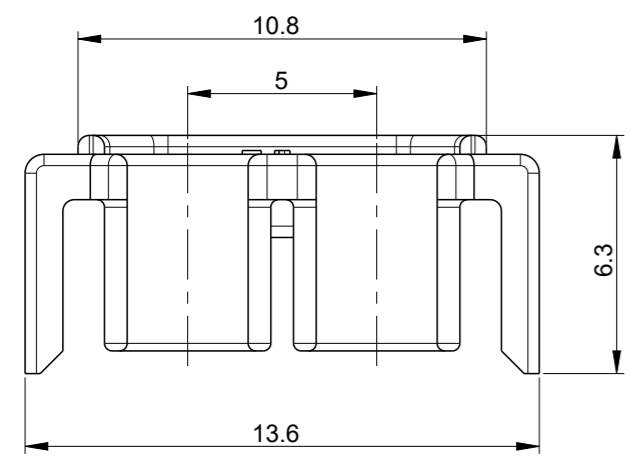

SCALE 3:1

DBL CODING	TYPE	TYPE A	
		<p>SCALE 4:1</p>	<p>SCALE 4:1</p>
TYPE B	TYPE B	<p>SCALE 4:1</p>	
		<p>SCALE 4:1</p>	

NOTE

- 1. APPLICABLE PLUG HSG P/N : 936059, 2005388
- 2. GENERAL TOLERANCE : $\pm 0.3, \pm 3^\circ$

TYPE	COLOR	MATERIAL	PART NO.
B	GRAY	PBT	1-936103-3
B	BLACK	PBT	1-936103-2
A	GRAY	PBT	0-936103-3
A	BLACK	PBT	0-936103-2
A	YELLOW	PBT	0-936103-1

THIS DRAWING IS A CONTROLLED DOCUMENT.		DWN JW LEE	TE Connectivity		
DIMENSIONS: mm		CHK BM JANG			
TOLERANCES UNLESS OTHERWISE SPECIFIED:		APVD CS LEE	NAME DBL HSG FOR 2.8mm SEALED 2P PLUG ASSY		
0 PLC \pm		PRODUCT SPEC -	SIZE A3	CAGE CODE 00779	DRAWING NO G-936103
1 PLC \pm		APPLICATION SPEC -	RESTRICTED TO -		
2 PLC \pm		WEIGHT -	SCALE 5:1		
3 PLC \pm		MATERIAL SEE TABLE	SHEET 1 OF 1		
4 PLC \pm			REV A5		
ANGLES \pm		CUSTOMER DRAWING			
FINISH -					