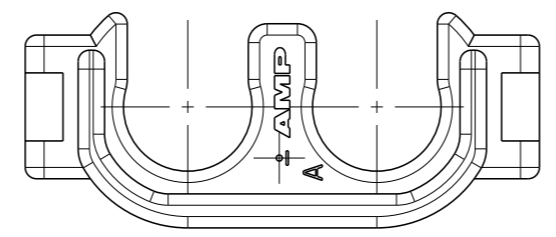

SCALE 3:1

DBL CODING	TYPE	TYPE A	
		<p>SCALE 4:1</p>	<p>SCALE 4:1</p>
TYPE B	TYPE B	<p>SCALE 4:1</p>	
		<p>SCALE 4:1</p>	

NOTE

- 1. APPLICABLE PLUG HSG P/N : 936059, 2005388
- 2. GENERAL TOLERANCE : $\pm 0.3, \pm 3^\circ$

TYPE	COLOR	MATERIAL	PART NO.
B	GRAY	PBT	1-936103-3
B	BLACK	PBT	1-936103-2
A	GRAY	PBT	0-936103-3
A	BLACK	PBT	0-936103-2
A	YELLOW	PBT	0-936103-1

THIS DRAWING IS A CONTROLLED DOCUMENT.		DWN JW LEE	TE Connectivity		
DIMENSIONS: mm		CHK BM JANG			
TOLERANCES UNLESS OTHERWISE SPECIFIED:		APVD CS LEE	NAME DBL HSG FOR 2.8mm SEALED 2P PLUG ASSY		
0 PLC \pm		PRODUCT SPEC -	SIZE A3	CAGE CODE 00779	DRAWING NO G-936103
1 PLC \pm		APPLICATION SPEC -	RESTRICTED TO -		
2 PLC \pm		WEIGHT -	SCALE 5:1		
3 PLC \pm		MATERIAL SEE TABLE	SHEET 1 OF 1		
4 PLC \pm			REV A5		
ANGLES \pm		CUSTOMER DRAWING			
FINISH -					