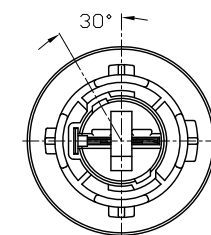

ASSEMBLY VIEW (WITH BULB)  
(SCALE 1/1)

SECTION B-B  
(SCALE 1/1)

0-936180-1  
(TYPE I)

1-936180-1  
(TYPE II)

(DRAWING 1.)  
(SCALE 1/1)

NOTE;

- APPLIED BULB IS AS FOLLOWS: SEE DRAWING 1.
- 0.15 MAX. WARPAGE AND 0.2 MAX. FLASH ARE PERMISSIBLE
- SURFACE DEFECTS ARE NOT ACCEPTABLE AS FOLLOWS: SINK, WELD LINES, HAIRCRACKS, STAINS & SCORES
- APPLIED PLUG ASSEMBLY P/N: 936184