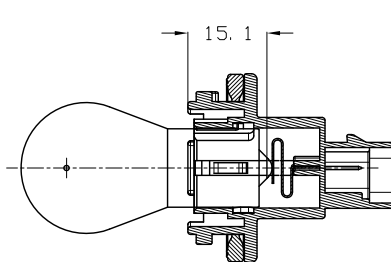

ASSEMBLY VIEW (WITH BULB)  
(SCALE 1/1)

SECTION B-B  
(SCALE 1/1)

0-936180-1  
(TYPE I)

1-936180-1  
(TYPE II)

(DRAWING 1.)  
(SCALE 1/1)

NOTE;

- APPLIED BULB IS AS FOLLOWS: SEE DRAWING 1.
- 0.15 MAX. WARPAGE AND 0.2 MAX. FLASH ARE PERMISSIBLE
- SURFACE DEFECTS ARE NOT ACCEPTABLE AS FOLLOWS: SINK, WELD LINES, HAIRCRACKS, STAINS & SCORES
- APPLIED PLUG ASSEMBLY P/N: 936184