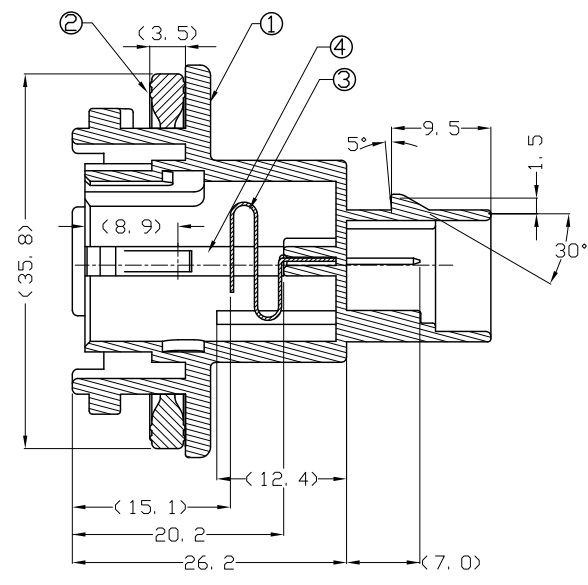

ASSEMBLY VIEW (WITH BULB)  
(SCALE 1/1)

SECTION B-B  
(SCALE 1/1)

0-936180-1  
(TYPE I)

1-936180-1  
(TYPE II)

(DRAWING 1.)  
(SCALE 1/1)

NOTE;

- APPLIED BULB IS AS FOLLOWS: SEE DRAWING 1.
- 0.15 MAX. WARPAGE AND 0.2 MAX. FLASH ARE PERMISSIBLE
- SURFACE DEFECTS ARE NOT ACCEPTABLE AS FOLLOWS: SINK, WELD LINES, HAIRCRACKS, STAINS & SCORES
- APPLIED PLUG ASSEMBLY P/N: 936184

NO.	DESCRIPTION	P/N	MATERIAL	COLOR	Q'TY
4	EARTH TML	936813-1	Cu/NI51 Alloy	-	1 1 1 1 1 1 1 1 1 1
3	BULB SOCKET TML	936812-1	Cu/NI51 Alloy	-	1 1 1 1 1 1 1 1 1 1
2	O RING	936817-1	SILICONE<LSR>	GRAY<RAL 7004>	1 1 1 1 1 1 1 1 1 1
1	CAP HSG<TYPE II>	1-936181-4	PBT	BROWN<RAL 8003>	
1	CAP HSG<TYPE II>	1-936181-3	PBT	GRAY<RAL 7036>	
1	CAP HSG<TYPE II>	1-936181-2	PBT	BLACK<RAL 9011>	
1	CAP HSG<TYPE II>	1-936181-1	PBT	IVORY<RAL 1015>	
1	CAP HSG<TYPE I>	0-936181-4	PBT	BROWN<RAL 8003>	
1	CAP HSG<TYPE I>	0-936181-3	PBT	GRAY<RAL 7036>	
1	CAP HSG<TYPE I>	0-936181-2	PBT	BLACK<RAL 9011>	
1	CAP HSG<TYPE I>	0-936181-1	PBT	IVORY<RAL 1015>	

DWN: JM, JEDN	CHK: JW, JUNG	APVD: HG, CHD	NAME
PRODUCT SPEC	APPLICATION SPEC	WEIGHT	BULB HOLDER 2P CAP ASS'Y FOR CLEAR BULB
SIZE	CAGE CODE	DRAWING NO	RESTRICTED TO
A200779	C=	936180	
SCALE 2/1	SHEET 1 OF 1	REV B	