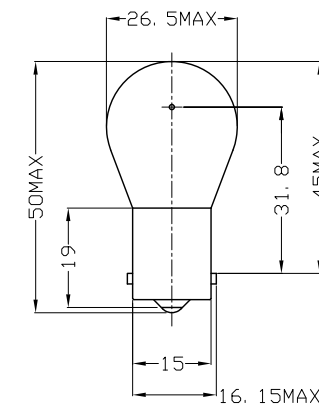

ASSEMBLY VIEW (WITH BULB)  
(SCALE 1/1)

SECTION B-B  
(SCALE 1/1)

0-936180-1  
(TYPE I)

1-936180-1  
(TYPE II)

(DRAWING 1.)  
(SCALE 1/1)

NOTE;

- APPLIED BULB IS AS FOLLOWS: SEE DRAWING 1.
- 0.15 MAX. WARPAGE AND 0.2 MAX. FLASH ARE PERMISSIBLE
- SURFACE DEFECTS ARE NOT ACCEPTABLE AS FOLLOWS: SINK, WELD LINES, HAIRCRACKS, STAINS & SCORES
- APPLIED PLUG ASSEMBLY P/N: 936184

DWN: JM, JEDN	CHK: JW, JUNG	APVD: HG, CHD	NAME
PRODUCT SPEC	APPLICATION SPEC	WEIGHT	BULB HOLDER 2P CAP ASS'Y FOR CLEAR BULB
SIZE	CAGE CODE	DRAWING NO	RESTRICTED TO
A200779	C=	936180	
SCALE 2/1	SHEET 1 OF 1	REV B	