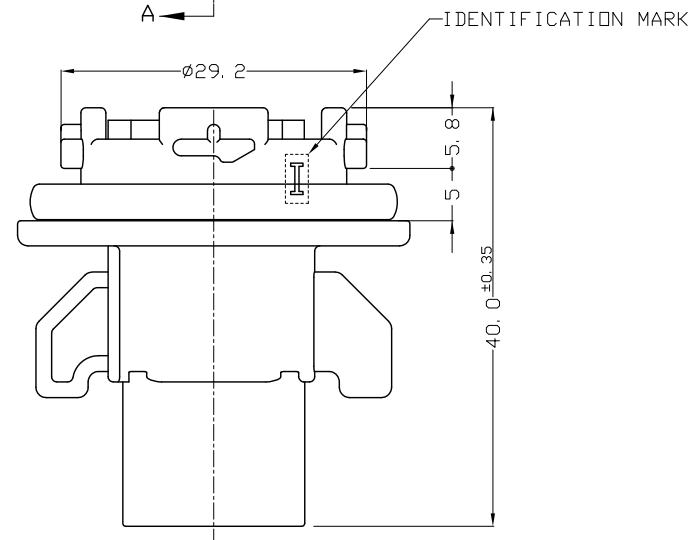

ASSEMBLY VIEW (WITH BULB)  
(SCALE 1/1)

SECTION B-B  
(SCALE 1/1)

0-936180-1  
(TYPE I)

1-936180-1  
(TYPE II)

(DRAWING 1.)  
(SCALE 1/1)

NOTE;

- APPLIED BULB IS AS FOLLOWS: SEE DRAWING 1.
- 0.15 MAX. WARPAGE AND 0.2 MAX. FLASH ARE PERMISSIBLE
- SURFACE DEFECTS ARE NOT ACCEPTABLE AS FOLLOWS: SINK, WELD LINES, HAIRCRACKS, STAINS & SCORES
- APPLIED PLUG ASSEMBLY P/N: 936184

NO.	DESCRIPTION	P/N	MATERIAL	COLOR	Q'TY
4	EARTH TML	936813-1	Cu/NI51 Alloy	-	1 1 1 1 1 1 1 1 1 1
3	BULB SOCKET TML	936812-1	Cu/NI51 Alloy	-	1 1 1 1 1 1 1 1 1 1
2	O RING	936817-1	SILICONE<LSR>	GRAY<RAL 7004>	1 1 1 1 1 1 1 1 1 1
1	CAP HSG<TYPE II>	1-936181-4	PBT	BROWN<RAL 8003>	
1	CAP HSG<TYPE II>	1-936181-3	PBT	GRAY<RAL 7036>	
1	CAP HSG<TYPE II>	1-936181-2	PBT	BLACK<RAL 9011>	
1	CAP HSG<TYPE II>	1-936181-1	PBT	IVORY<RAL 1015>	
1	CAP HSG<TYPE I>	0-936181-4	PBT	BROWN<RAL 8003>	
1	CAP HSG<TYPE I>	0-936181-3	PBT	GRAY<RAL 7036>	
1	CAP HSG<TYPE I>	0-936181-2	PBT	BLACK<RAL 9011>	
1	CAP HSG<TYPE I>	0-936181-1	PBT	IVORY<RAL 1015>	

DWN: JM, JEDN	CHK: JW, JUNG	APVD: HG, CHD	NAME
PRODUCT SPEC	APPLICATION SPEC	WEIGHT	BULB HOLDER 2P CAP ASS'Y FOR CLEAR BULB
SIZE	CAGE CODE	DRAWING NO	RESTRICTED TO
A200779	C=	936180	
SCALE 2/1	SHEET 1 OF 1	REV B	