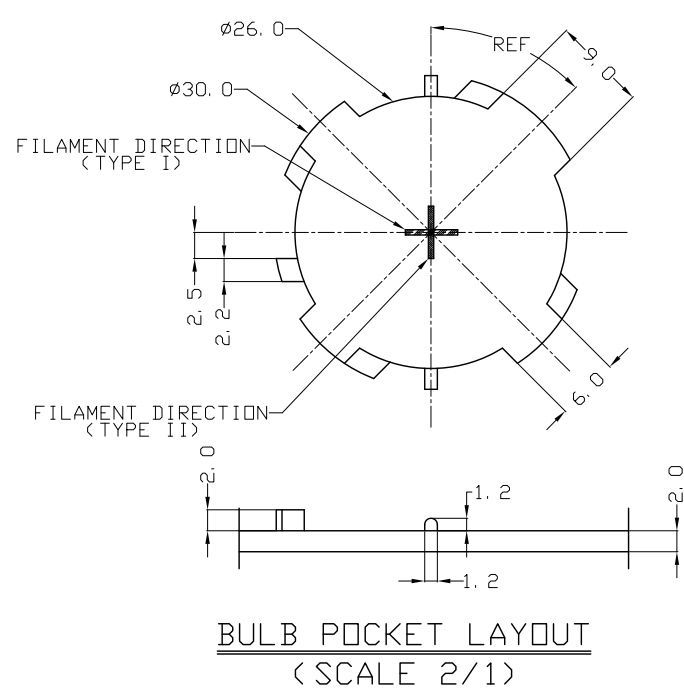

DRAWING VIEW IS 0-936180-1

LOC		DIST		REVISIONS			
DS		P	LTR	DESCRIPTION	DATE	DWN	APVD
		D		RELEASED<FC00-0113-02>	08/AUG/02	HS	CS
		A		REVISED<FC00-0007-04>	28/JAN/04	YD.	CS
		B		REVISED<ECR-12-015233>	28/AUG/12	JM	HG

1-936180-1
(TYPE II)

(DRAWING 1.)
(SCALE 1/1)

NOTE;

1. APPLIED BULB IS AS FOLLOWS: SEE DRAWING 1.
- 0.15 MAX. WARPAGE AND 0.2 MAX. FLASH ARE PERMISSIBLE
3. SURFACE DEFECTS ARE NOT ACCEPTABLE AS FOLLOWS: SINK, WELD LINES, HAIRCRACKS, STAINS & SCORES
4. APPLIED PLUG ASSEMBLY P/N: 936184

NO.	DESCRIPTION	P/N	MATERIAL	COLOR	Q'TY
4	EARTH TML	936813-1	Cu/NI51 Alloy	-	1 1 1 1 1 1 1 1 1 1
3	BULB SOCKET TML	936812-1	Cu/NI51 Alloy	-	1 1 1 1 1 1 1 1 1 1
2	O RING	936817-1	SILICONE<LSR>	GRAY<RAL 7004>	1 1 1 1 1 1 1 1 1 1
1	CAP HSG<TYPE II>	1-936181-4	PBT	BROWN<RAL 8003>	
1	CAP HSG<TYPE II>	1-936181-3	PBT	GRAY<RAL 7036>	
1	CAP HSG<TYPE II>	1-936181-2	PBT	BLACK<RAL 9011>	
1	CAP HSG<TYPE II>	1-936181-1	PBT	IVORY<RAL 1015>	
1	CAP HSG<TYPE I>	0-936181-4	PBT	BROWN<RAL 8003>	
1	CAP HSG<TYPE I>	0-936181-3	PBT	GRAY<RAL 7036>	
1	CAP HSG<TYPE I>	0-936181-2	PBT	BLACK<RAL 9011>	
1	CAP HSG<TYPE I>	0-936181-1	PBT	IVORY<RAL 1015>	

DIMENSIONS: MM		TOLERANCES UNLESS OTHERWISE SPECIFIED:	
3rd ANGLE PROJECTION		FINISH	
0 <XX<10 ± 0.2		0 <XX<10 ± 0.2	
10 <XX<30 ± 0.25		10 <XX<30 ± 0.25	
30 <XX ± 0.3		30 <XX ± 0.3	
ANGLES ± 3°		ANGLES ± 3°	

DWN: JM, JEDN	CHK: JW, JUNG	APVD: HG, CHD	NAME
PRODUCT SPEC	APPLICATION SPEC	WEIGHT	BULB HOLDER 2P CAP ASS'Y FOR CLEAR BULB
SIZE	CAGE CODE	DRAWING NO	RESTRICTED TO
A200779	C=	936180	
SCALE 2/1	SHEET 1 OF 1	REV B