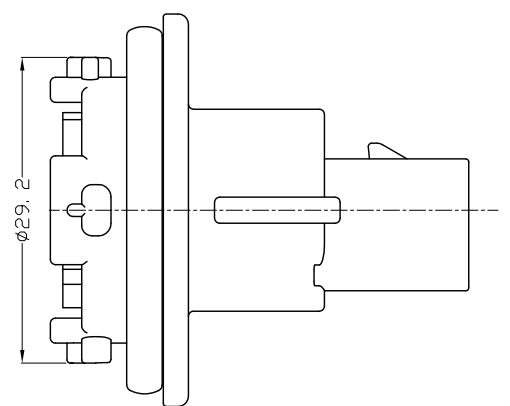

ASSEMBLY VIEW (WITH BULB)  
(SCALE 1/1)

SECTION B-B  
(SCALE 1/1)

0-936180-1  
(TYPE I)

1-936180-1  
(TYPE II)

(DRAWING 1.)  
(SCALE 1/1)

NOTE;

- APPLIED BULB IS AS FOLLOWS: SEE DRAWING 1.
- 0.15 MAX. WARPAGE AND 0.2 MAX. FLASH ARE PERMISSIBLE
- SURFACE DEFECTS ARE NOT ACCEPTABLE AS FOLLOWS: SINK, WELD LINES, HAIRCRACKS, STAINS & SCORES
- APPLIED PLUG ASSEMBLY P/N: 936184

NO.	DESCRIPTION	P/N	MATERIAL	COLOR	Q'TY
4	EARTH TML	936813-1	Cu/NI51 Alloy	-	1 1 1 1 1 1 1 1 1 1
3	BULB SOCKET TML	936812-1	Cu/NI51 Alloy	-	1 1 1 1 1 1 1 1 1 1
2	O RING	936817-1	SILICONE<LSR>	GRAY<RAL 7004>	1 1 1 1 1 1 1 1 1 1
1	CAP HSG<TYPE II>	1-936181-4	PBT	BROWN<RAL 8003>	
1	CAP HSG<TYPE II>	1-936181-3	PBT	GRAY<RAL 7036>	
1	CAP HSG<TYPE II>	1-936181-2	PBT	BLACK<RAL 9011>	
1	CAP HSG<TYPE II>	1-936181-1	PBT	IVORY<RAL 1015>	
1	CAP HSG<TYPE I>	0-936181-4	PBT	BROWN<RAL 8003>	
1	CAP HSG<TYPE I>	0-936181-3	PBT	GRAY<RAL 7036>	
1	CAP HSG<TYPE I>	0-936181-2	PBT	BLACK<RAL 9011>	
1	CAP HSG<TYPE I>	0-936181-1	PBT	IVORY<RAL 1015>	

DWN: JM, JEDN	CHK: JW, JUNG	APVD: HG, CHD	NAME
PRODUCT SPEC	APPLICATION SPEC	WEIGHT	BULB HOLDER 2P CAP ASS'Y FOR CLEAR BULB
SIZE	CAGE CODE	DRAWING NO	RESTRICTED TO
A200779	C=	936180	
SCALE 2/1	SHEET 1 OF 1	REV B	