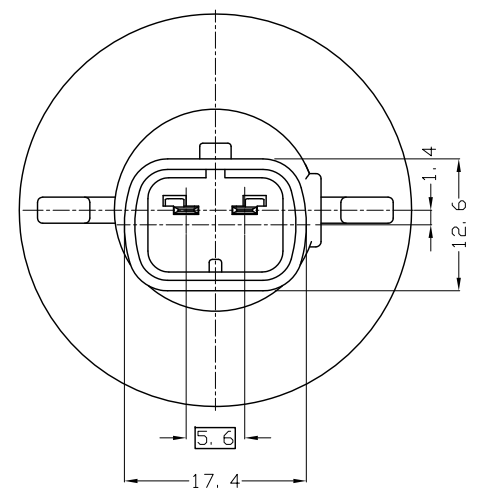

ASSEMBLY VIEW (WITH BULB)  
(SCALE 1/1)

SECTION B-B  
(SCALE 1/1)

0-936180-1  
(TYPE I)

1-936180-1  
(TYPE II)

(DRAWING 1.)  
(SCALE 1/1)

NOTE;

- APPLIED BULB IS AS FOLLOWS: SEE DRAWING 1.
- 0.15 MAX. WARPAGE AND 0.2 MAX. FLASH ARE PERMISSIBLE
- SURFACE DEFECTS ARE NOT ACCEPTABLE AS FOLLOWS: SINK, WELD LINES, HAIRCRACKS, STAINS & SCORES
- APPLIED PLUG ASSEMBLY P/N: 936184

NO.	DESCRIPTION	P/N	MATERIAL	COLOR	Q'TY
4	EARTH TML	936813-1	Cu/NI51 Alloy	-	1 1 1 1 1 1 1 1 1 1
3	BULB SOCKET TML	936812-1	Cu/NI51 Alloy	-	1 1 1 1 1 1 1 1 1 1
2	O RING	936817-1	SILICONE<LSR>	GRAY<RAL 7004>	1 1 1 1 1 1 1 1 1 1
1	CAP HSG<TYPE II>	1-936181-4	PBT	BROWN<RAL 8003>	
1	CAP HSG<TYPE II>	1-936181-3	PBT	GRAY<RAL 7036>	
1	CAP HSG<TYPE II>	1-936181-2	PBT	BLACK<RAL 9011>	
1	CAP HSG<TYPE II>	1-936181-1	PBT	IVORY<RAL 1015>	
1	CAP HSG<TYPE I>	0-936181-4	PBT	BROWN<RAL 8003>	
1	CAP HSG<TYPE I>	0-936181-3	PBT	GRAY<RAL 7036>	
1	CAP HSG<TYPE I>	0-936181-2	PBT	BLACK<RAL 9011>	
1	CAP HSG<TYPE I>	0-936181-1	PBT	IVORY<RAL 1015>	

DIMENSIONS: MM		TOLERANCES UNLESS OTHERWISE SPECIFIED:	
3rd ANGLE PROJECTION		FINISH	
0 <XX<10 ± 0.2		0 <XX<10 ± 0.2	
10 <XX<30 ± 0.25		10 <XX<30 ± 0.25	
30 <XX ± 0.3		30 <XX ± 0.3	
ANGLES ± 3°		ANGLES ± 3°	

DWN: JM, JEDN	CHK: JW, JUNG	APVD: HG, CHD	NAME
PRODUCT SPEC	APPLICATION SPEC	WEIGHT	BULB HOLDER 2P CAP ASS'Y FOR CLEAR BULB
SIZE	CAGE CODE	DRAWING NO	RESTRICTED TO
A200779	C=	936180	
SCALE 2/1	SHEET 1 OF 1	REV B	