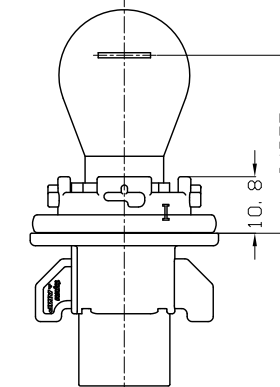

ASSEMBLY VIEW (WITH BULB)  
(SCALE 1/1)

SECTION B-B  
(SCALE 1/1)

0-936180-1  
(TYPE I)

1-936180-1  
(TYPE II)

(DRAWING 1.)  
(SCALE 1/1)

NOTE;

- APPLIED BULB IS AS FOLLOWS: SEE DRAWING 1.
- 0.15 MAX. WARPAGE AND 0.2 MAX. FLASH ARE PERMISSIBLE
- SURFACE DEFECTS ARE NOT ACCEPTABLE AS FOLLOWS: SINK, WELD LINES, HAIRCRACKS, STAINS & SCORES
- APPLIED PLUG ASSEMBLY P/N: 936184

DWN: JM, JEDN	CHK: JW, JUNG	APVD: HG, CHD	NAME
PRODUCT SPEC	APPLICATION SPEC	WEIGHT	BULB HOLDER 2P CAP ASS'Y FOR CLEAR BULB
SIZE	CAGE CODE	DRAWING NO	RESTRICTED TO
A200779	C=	936180	
SCALE 2/1	SHEET 1 OF 1	REV B	