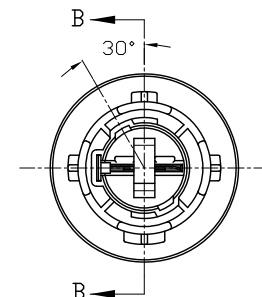

ASSEMBLY VIEW (WITH BULB)  
(SCALE 1/1)

SECTION B-B  
(SCALE 1/1)

0-936180-1  
(TYPE I)

1-936180-1  
(TYPE II)

(DRAWING 1.)  
(SCALE 1/1)

NOTE;

- APPLIED BULB IS AS FOLLOWS: SEE DRAWING 1.
- 0.15 MAX. WARPAGE AND 0.2 MAX. FLASH ARE PERMISSIBLE
- SURFACE DEFECTS ARE NOT ACCEPTABLE AS FOLLOWS: SINK, WELD LINES, HAIRCRACKS, STAINS & SCORES
- APPLIED PLUG ASSEMBLY P/N: 936184

NO.	DESCRIPTION	P/N	MATERIAL	COLOR	Q'TY
4	EARTH TML	936813-1	Cu/NI51 Alloy	-	1 1 1 1 1 1 1 1 1 1
3	BULB SOCKET TML	936812-1	Cu/NI51 Alloy	-	1 1 1 1 1 1 1 1 1 1
2	O RING	936817-1	SILICONE<LSR>	GRAY<RAL 7004>	1 1 1 1 1 1 1 1 1 1
1	CAP HSG<TYPE II>	1-936181-4	PBT	BROWN<RAL 8003>	
1	CAP HSG<TYPE II>	1-936181-3	PBT	GRAY<RAL 7036>	
1	CAP HSG<TYPE II>	1-936181-2	PBT	BLACK<RAL 9011>	
1	CAP HSG<TYPE II>	1-936181-1	PBT	IVORY<RAL 1015>	
1	CAP HSG<TYPE I>	0-936181-4	PBT	BROWN<RAL 8003>	
1	CAP HSG<TYPE I>	0-936181-3	PBT	GRAY<RAL 7036>	
1	CAP HSG<TYPE I>	0-936181-2	PBT	BLACK<RAL 9011>	
1	CAP HSG<TYPE I>	0-936181-1	PBT	IVORY<RAL 1015>	