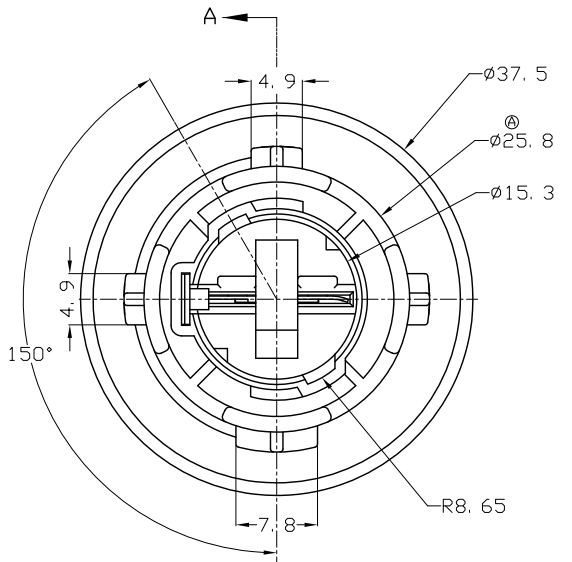

ASSEMBLY VIEW (WITH BULB)  
(SCALE 1/1)

SECTION B-B  
(SCALE 1/1)

0-936180-1  
(TYPE I)

1-936180-1  
(TYPE II)

(DRAWING 1.)  
(SCALE 1/1)

NOTE;

- APPLIED BULB IS AS FOLLOWS: SEE DRAWING 1.
- 0.15 MAX. WARPAGE AND 0.2 MAX. FLASH ARE PERMISSIBLE
- SURFACE DEFECTS ARE NOT ACCEPTABLE AS FOLLOWS: SINK, WELD LINES, HAIRCRACKS, STAINS & SCORES
- APPLIED PLUG ASSEMBLY P/N: 936184

NO.	DESCRIPTION	P/N	MATERIAL	COLOR	Q'TY
4	EARTH TML	936813-1	Cu/NI51 Alloy	-	1 1 1 1 1 1 1 1 1 1
3	BULB SOCKET TML	936812-1	Cu/NI51 Alloy	-	1 1 1 1 1 1 1 1 1 1
2	O RING	936817-1	SILICONE<LSR>	GRAY<RAL 7004>	1 1 1 1 1 1 1 1 1 1
1	CAP HSG<TYPE II>	1-936181-4	PBT	BROWN<RAL 8003>	
1	CAP HSG<TYPE II>	1-936181-3	PBT	GRAY<RAL 7036>	
1	CAP HSG<TYPE II>	1-936181-2	PBT	BLACK<RAL 9011>	
1	CAP HSG<TYPE II>	1-936181-1	PBT	IVORY<RAL 1015>	
1	CAP HSG<TYPE I>	0-936181-4	PBT	BROWN<RAL 8003>	
1	CAP HSG<TYPE I>	0-936181-3	PBT	GRAY<RAL 7036>	
1	CAP HSG<TYPE I>	0-936181-2	PBT	BLACK<RAL 9011>	
1	CAP HSG<TYPE I>	0-936181-1	PBT	IVORY<RAL 1015>	

DIMENSIONS: MM		TOLERANCES UNLESS OTHERWISE SPECIFIED:	
3rd ANGLE PROJECTION		FINISH	
0 <XX<10 ± 0.2		0 <XX<10 ± 0.2	
10 <XX<30 ± 0.25		10 <XX<30 ± 0.25	
30 <XX ± 0.3		30 <XX ± 0.3	
ANGLES ± 3°		ANGLES ± 3°	

DWN: JM, JEDN	CHK: JW, JUNG	APVD: HG, CHD	NAME
PRODUCT SPEC	APPLICATION SPEC	WEIGHT	BULB HOLDER 2P CAP ASS'Y FOR CLEAR BULB
SIZE	CAGE CODE	DRAWING NO	RESTRICTED TO
A200779	C=	936180	
SCALE 2/1	SHEET 1 OF 1	REV B	