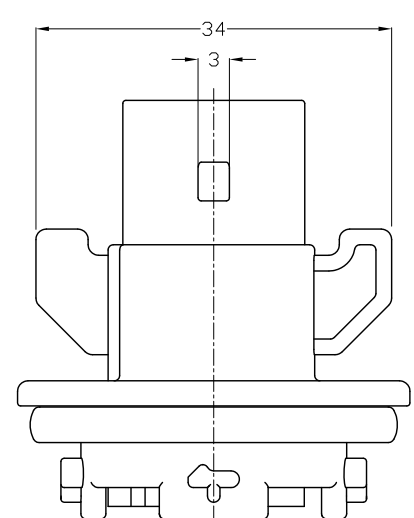

ASSEMBLY VIEW (WITH BULB)  
(SCALE 1/1)

SECTION B-B  
(SCALE 1/1)

0-936180-1  
(TYPE I)

1-936180-1  
(TYPE II)

(DRAWING 1.)  
(SCALE 1/1)

NOTE;

- APPLIED BULB IS AS FOLLOWS: SEE DRAWING 1.
- 0.15 MAX. WARPAGE AND 0.2 MAX. FLASH ARE PERMISSIBLE
- SURFACE DEFECTS ARE NOT ACCEPTABLE AS FOLLOWS: SINK, WELD LINES, HAIRCRACKS, STAINS & SCORES
- APPLIED PLUG ASSEMBLY P/N: 936184

NO.	DESCRIPTION	P/N	MATERIAL	COLOR	Q'TY
4	EARTH TML	936813-1	Cu/NI51 Alloy	-	1 1 1 1 1 1 1 1 1 1
3	BULB SOCKET TML	936812-1	Cu/NI51 Alloy	-	1 1 1 1 1 1 1 1 1 1
2	O RING	936817-1	SILICONE<LSR>	GRAY<RAL 7004>	1 1 1 1 1 1 1 1 1 1
1	CAP HSG<TYPE II>	1-936181-4	PBT	BROWN<RAL 8003>	
1	CAP HSG<TYPE II>	1-936181-3	PBT	GRAY<RAL 7036>	
1	CAP HSG<TYPE II>	1-936181-2	PBT	BLACK<RAL 9011>	
1	CAP HSG<TYPE II>	1-936181-1	PBT	IVORY<RAL 1015>	
1	CAP HSG<TYPE I>	0-936181-4	PBT	BROWN<RAL 8003>	
1	CAP HSG<TYPE I>	0-936181-3	PBT	GRAY<RAL 7036>	
1	CAP HSG<TYPE I>	0-936181-2	PBT	BLACK<RAL 9011>	
1	CAP HSG<TYPE I>	0-936181-1	PBT	IVORY<RAL 1015>	

DIMENSIONS: MM		TOLERANCES UNLESS OTHERWISE SPECIFIED:	
3rd ANGLE PROJECTION		FINISH	
0 <XX<10 ± 0.2		0 <XX<10 ± 0.2	
10 <XX<30 ± 0.25		10 <XX<30 ± 0.25	
30 <XX ± 0.3		30 <XX ± 0.3	
ANGLES ± 3°		ANGLES ± 3°	

DWN: JM, JEDN	CHK: JW, JUNG	APVD: HG, CHD	NAME
PRODUCT SPEC	APPLICATION SPEC	WEIGHT	BULB HOLDER 2P CAP ASS'Y FOR CLEAR BULB
SIZE	CAGE CODE	DRAWING NO	RESTRICTED TO
A200779	C=	936180	
SCALE 2/1	SHEET 1 OF 1	REV B	