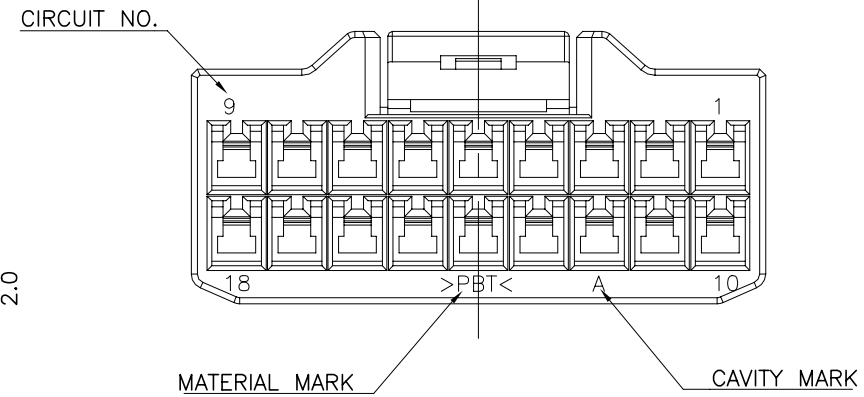

REVISIONS

P	LTR	DESCRIPTION	DATE	DWN	APVD
B2		REVISED ECR-20-006447	16JUL2020	VI	SPB

OBSOLETE

ASSY P/N	0-936204-8	0-936204-7	0-936204-6	0-936204-5	0-936204-4	0-936204-3	0-936204-2	0-936204-1
	1	1	1	1	1	1	1	1

TOLERANCES UNLESS OTHERWISE SPECIFIED:

0 <XX<10	± 0.2
10<XX<30	± 0.25
30<XX	± 0.3
ANGLES	± 3°

NO	COLOR	MATERIAL	DESCRIPTION	P/N	QTY
1	BLUE	PBT	PLUG	0-936205-8	1
	GREEN	PBT	PLUG	0-936205-7	1
	RED	PBT	PLUG	0-936205-6	1
	YELLOW	PBT	PLUG	0-936205-5	1
	BROWN	PBT	PLUG	0-936205-4	1
	D/GRAY	PBT	PLUG	0-936205-3	1
	BLACK	PBT	PLUG	0-936205-2	1
	NATURAL	PBT	PLUG	0-936205-1	1
2	NATURAL	PBT	DBL	0-936206-1	1 1 1 1 1 1 1 1

1. NOTES.
1. THE MATING HSG. P/N ; 936213
  2. APPLIED CONTACT P/N ;
     090 II REC.- 368083,368084,368085
     090 III REC.- 1743654,1743655,1743656,1897753,1897598
3. -추가-
1. 상대 하우징 P/N. ; 936213
  2. 적용단자 P/N. ; 090 II REC.- 368083,368084,368085
     090 III REC.- 1743654,1743655,1743656,1897753,1897598

THIS DRAWING IS A CONTROLLED DOCUMENT.

DIMENSIONS: mm	TOLERANCES UNLESS OTHERWISE SPECIFIED: 0 PLC ± - 1 PLC ± - 2 PLC ± - 3 PLC ± - 4 PLC ± - ANGLES ± -	DWN KT JUNG - CHK JW JUNG - APVD HG CHO - PRODUCT SPEC - APPLICATION SPEC - WEIGHT 0	NAME 090III 18P PLUG ASS'Y - - SIZE A3 CAGE CODE 00779 DRAWING NO C-936204 RESTRICTED TO -
MATERIAL SEE TABLE	FINISH -	CUSTOMER DRAWING	SCALE 1:1 SHEET 1 of 1 REV B2