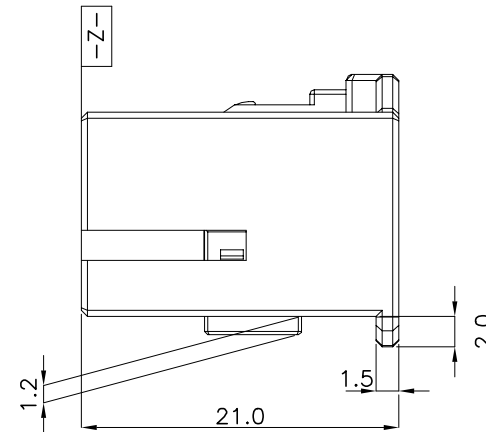

REVISIONS

P	LTR	DESCRIPTION	DATE	DWN	APVD
B2		REVISED ECR-20-006447	16JUL2020	VI	SPB

OBSOLETE

ASSY P/N	0-936204-8	0-936204-7	0-936204-6	0-936204-5	0-936204-4	0-936204-3	0-936204-2	0-936204-1
	1	1	1	1	1	1	1	1

TOLERANCES UNLESS OTHERWISE SPECIFIED:

0 <XX<10	± 0.2
10<XX<30	± 0.25
30<XX	± 0.3
ANGLES	± 3°

NO	COLOR	MATERIAL	DESCRIPTION	P/N	QTY
1	BLUE	PBT	PLUG	0-936205-8	1
	GREEN	PBT	PLUG	0-936205-7	1
	RED	PBT	PLUG	0-936205-6	1
	YELLOW	PBT	PLUG	0-936205-5	1
	BROWN	PBT	PLUG	0-936205-4	1
	D/GRAY	PBT	PLUG	0-936205-3	1
	BLACK	PBT	PLUG	0-936205-2	1
	NATURAL	PBT	PLUG	0-936205-1	1
2	NATURAL	PBT	DBL	0-936206-1	1 1 1 1 1 1 1 1

1. NOTES.
1. THE MATING HSG. P/N ; 936213
  2. APPLIED CONTACT P/N ;
     090 II REC.- 368083,368084,368085
     090 III REC.- 1743654,1743655,1743656,1897753,1897598
3. -추가-
1. 상대 하우징 P/N. ; 936213
  2. 적용단자 P/N. ; 090 II REC.- 368083,368084,368085
     090 III REC.- 1743654,1743655,1743656,1897753,1897598

THIS DRAWING IS A CONTROLLED DOCUMENT.

DIMENSIONS: mm	TOLERANCES UNLESS OTHERWISE SPECIFIED: 0 PLC ± - 1 PLC ± - 2 PLC ± - 3 PLC ± - 4 PLC ± - ANGLES ± -	DWN KT JUNG - CHK JW JUNG - APVD HG CHO - PRODUCT SPEC - APPLICATION SPEC - WEIGHT 0	NAME 090III 18P PLUG ASS'Y - - SIZE A3 CAGE CODE 00779 DRAWING NO C-936204 RESTRICTED TO -
MATERIAL SEE TABLE	FINISH -	CUSTOMER DRAWING	SCALE 1:1 SHEET 1 of 1 REV B2