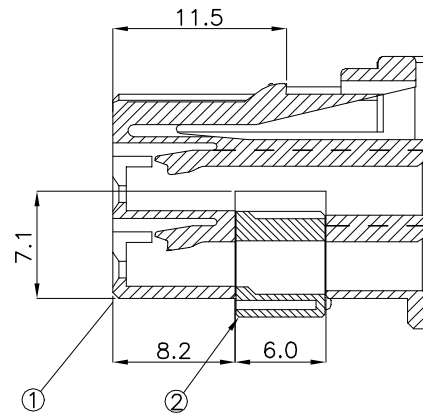

REVISIONS

P	LTR	DESCRIPTION	DATE	DWN	APVD
B2		REVISED ECR-20-006447	16JUL2020	VI	SPB

SECTION A-A