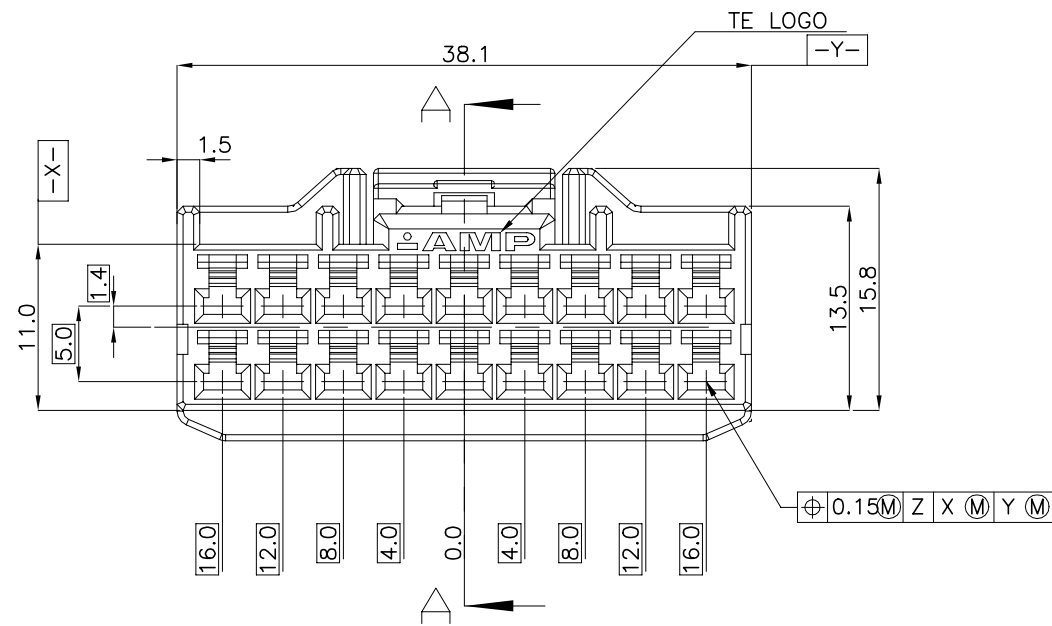

REVISIONS

P	LTR	DESCRIPTION	DATE	DWN	APVD
B2		REVISED ECR-20-006447	16JUL2020	VI	SPB

OBSOLETE

ASSY P/N	0-936204-8	0-936204-7	0-936204-6	0-936204-5	0-936204-4	0-936204-3	0-936204-2	0-936204-1
	1	1	1	1	1	1	1	1

TOLERANCES UNLESS OTHERWISE SPECIFIED:

0 <XX<10	± 0.2
10<XX<30	± 0.25
30<XX	± 0.3
ANGLES	± 3°

NO	COLOR	MATERIAL	DESCRIPTION	P/N	QTY
1	BLUE	PBT	PLUG	0-936205-8	1
	GREEN	PBT	PLUG	0-936205-7	1
	RED	PBT	PLUG	0-936205-6	1
	YELLOW	PBT	PLUG	0-936205-5	1
	BROWN	PBT	PLUG	0-936205-4	1
	D/GRAY	PBT	PLUG	0-936205-3	1
	BLACK	PBT	PLUG	0-936205-2	1
	NATURAL	PBT	PLUG	0-936205-1	1
2	NATURAL	PBT	DBL	0-936206-1	1 1 1 1 1 1 1 1

1. NOTES.
1. THE MATING HSG. P/N ; 936213
  2. APPLIED CONTACT P/N ;
     090 II REC.- 368083,368084,368085
     090 III REC.- 1743654,1743655,1743656,1897753,1897598
3. -추가-
1. 상대 하우징 P/N. ; 936213
  2. 적용단자 P/N. ; 090 II REC.- 368083,368084,368085
     090 III REC.- 1743654,1743655,1743656,1897753,1897598

THIS DRAWING IS A CONTROLLED DOCUMENT.

DIMENSIONS: mm	TOLERANCES UNLESS OTHERWISE SPECIFIED: 0 PLC ± - 1 PLC ± - 2 PLC ± - 3 PLC ± - 4 PLC ± - ANGLES ± -	DWN KT JUNG - CHK JW JUNG - APVD HG CHO - PRODUCT SPEC - APPLICATION SPEC - WEIGHT 0	NAME 090III 18P PLUG ASS'Y - - SIZE A3 CAGE CODE 00779 DRAWING NO C-936204 RESTRICTED TO -
MATERIAL SEE TABLE	FINISH -	CUSTOMER DRAWING	SCALE 1:1 SHEET 1 of 1 REV B2