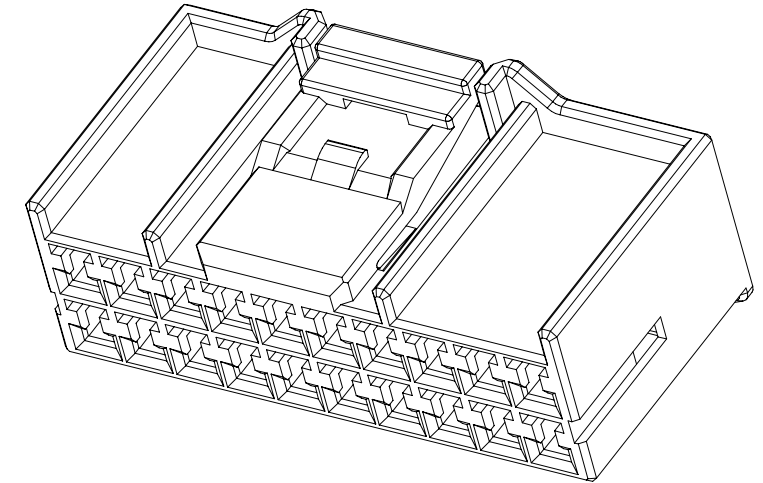

REVISIONS

P	LTR	DESCRIPTION	DATE	DWN	APVD
B2		REVISED ECR-20-006447	16JUL2020	VI	SPB

SECTION A-A