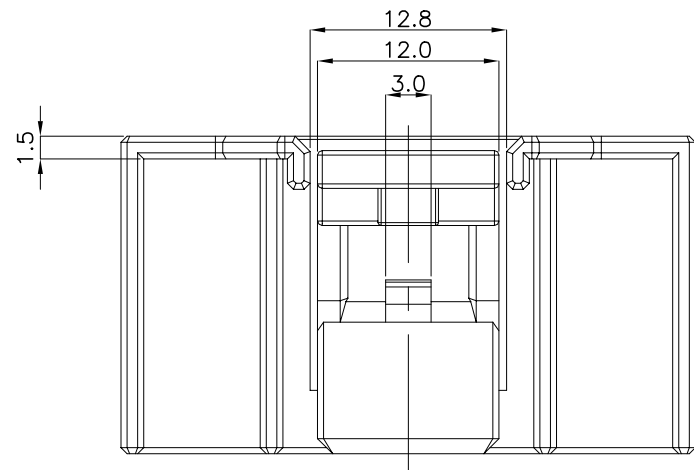

REVISIONS

P	LTR	DESCRIPTION	DATE	DWN	APVD
B2		REVISED ECR-20-006447	16JUL2020	VI	SPB

SECTION A-A