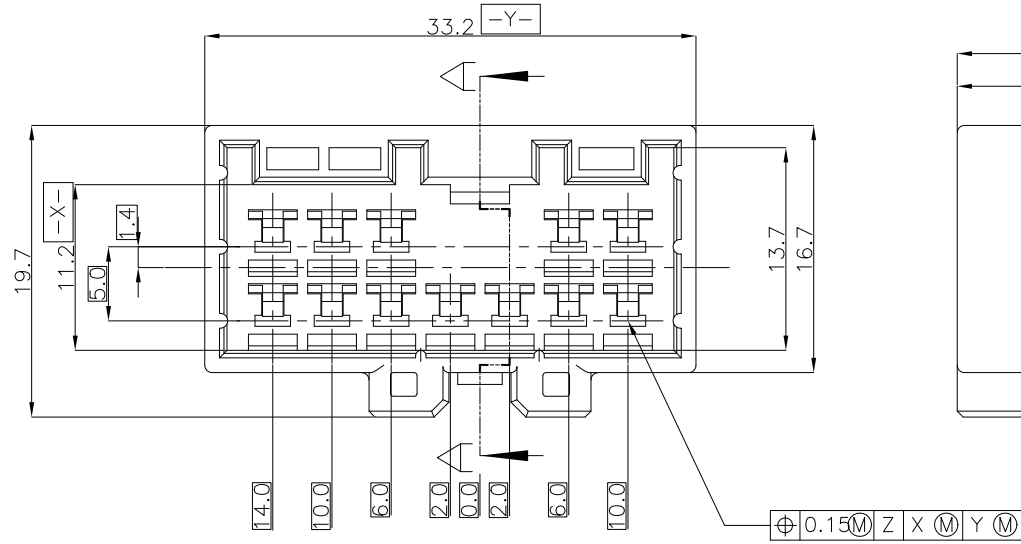

- NOTES.
- THE MATING HSG. P/N ; 936196
 - APPLIED CONTACT P/N ; 090 II TAB. - 368086, 368087, 368088, 1897752

- 주기-
- 상대 하우징 P/N ; 936196
 - 적용단자 P/N ; 090 II TAB. - 368086, 368087, 368088, 1897752

ASSY P/N
0-936207-8
0-936207-5
0-936207-4
0-936207-3
0-936207-2
0-936207-1

NO	COLOR	MATERIAL	DESCRIPTION	P/N	QTY
1	BLUE	PBT	CAP	0-936208-8	1
	YELLOW	PBT	CAP	0-936208-5	1
	BROWN	PBT	CAP	0-936208-4	1
	D/GRAY	PBT	CAP	0-936208-3	1
	BLACK	PBT	CAP	0-936208-2	1
2	NATURAL	PBT	CAP	0-936208-1	1
	NATURAL	PBT	DBL	0-936198-1	1 1 1 1 1 1

THIS DRAWING IS A CONTROLLED DOCUMENT FOR TYCO ELECTRONICS CORPORATION IT IS SUBJECT TO CHANGE AND THE CONTROLLING ENGINEERING ORGANIZATION SHOULD BE CONTACTED FOR THE LATEST REVISION.		DWN KT JUNG
DIMENSIONS: MM	TOLERANCES UNLESS OTHERWISE SPECIFIED: 0 <XX<10 ± 0.2 10<XX<30 ± 0.25 30<XX ± 0.3 ANGLES ± 3°	CHK JW JUNG
		APVD HG CHD
MATERIAL SEE TABLE	FINISH	PRODUCT SPEC -
		APPLICATION SPEC -
		WEIGHT -