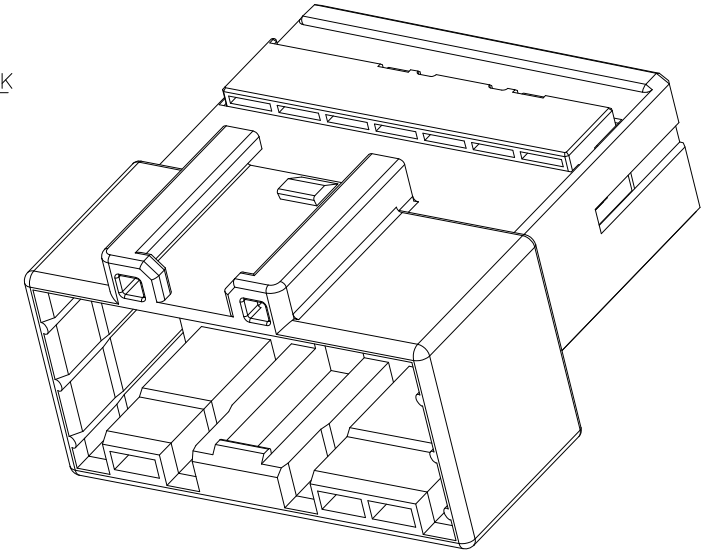

4

3

2

1

THIS DRAWING IS UNPUBLISHED. RELEASED FOR PUBLICATION
COPYRIGHT BY TYCO ELECTRONICS CORPORATION, ALL RIGHTS RESERVED.

LOC	DIST	REVISIONS					
		P	LTR	DESCRIPTION	DATE	DWN	APVD
DS	-		A	REVISED (FC00-0014-03)	28.JAN.'03	KTLIM	CS
			A1	REVISED (ECR-09-005035)	24.MAR.'09	KT	HG

1. NOTES.
1. THE MATING HSG. P/N ; 936196
  2. APPLIED CONTACT P/N ; 090 II TAB. - 368086, 368087, 368088, 1897752

1. -주기-
1. 상대 하우징 P/N ; 936196
  2. 적용단자 P/N ; 090 II TAB. - 368086, 368087, 368088, 1897752

ASSY P/N
0-936207-8
0-936207-5
0-936207-4
0-936207-3
0-936207-2
0-936207-1

NO	COLOR	MATERIAL	DESCRIPTION	P/N	QTY
1	BLUE	PBT	CAP	0-936208-8	1
	YELLOW	PBT	CAP	0-936208-5	1
	BROWN	PBT	CAP	0-936208-4	1
	D/GRAY	PBT	CAP	0-936208-3	1
	BLACK	PBT	CAP	0-936208-2	1
2	NATURAL	PBT	CAP	0-936208-1	1
	NATURAL	PBT	DBL	0-936198-1	1 1 1 1 1 1

THIS DRAWING IS A CONTROLLED DOCUMENT FOR TYCO ELECTRONICS CORPORATION IT IS SUBJECT TO CHANGE AND THE CONTROLLING ENGINEERING ORGANIZATION SHOULD BE CONTACTED FOR THE LATEST REVISION.		DWN KT JUNG
DIMENSIONS: MM	TOLERANCES UNLESS OTHERWISE SPECIFIED: 0 <XX<10 ± 0.2 10<XX<30 ± 0.25 30<XX ± 0.3 ANGLES ± 3°	CHK JW JUNG
		APVD HG CHD
MATERIAL SEE TABLE	FINISH	PRODUCT SPEC -
		APPLICATION SPEC -
		WEIGHT -

Tyco Electronics AMP KOREA, Kyungsan, Korea

NAME: 090III 12P CAP ASS'Y

SIZE: A3 CAGE CODE: 00779 DRAWING NO: 936207 RESTRICTED TO: -

CUSTOMER DRAWING SCALE: 2/1 SHEET: 1 OF 1 REV: A1