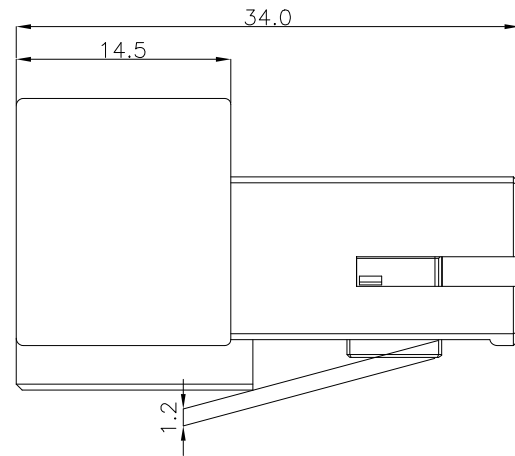

4

3

2

1

THIS DRAWING IS UNPUBLISHED. RELEASED FOR PUBLICATION
COPYRIGHT BY TYCO ELECTRONICS CORPORATION, ALL RIGHTS RESERVED.

LOC	DIST	REVISIONS					
		P	LTR	DESCRIPTION	DATE	DWN	APVD
DS	-		A	REVISED (FC00-0014-03)	28.JAN.'03	KTLIM	CS
			A1	REVISED (ECR-09-005035)	24.MAR.'09	KT	HG

1. NOTES.
1. THE MATING HSG. P/N ; 936196
  2. APPLIED CONTACT P/N ; 090 II TAB. - 368086, 368087, 368088, 1897752

1. -주기-
1. 상대 하우징 P/N ; 936196
  2. 적용단자 P/N ; 090 II TAB. - 368086, 368087, 368088, 1897752

ASSY P/N
0-936207-8
0-936207-5
0-936207-4
0-936207-3
0-936207-2
0-936207-1

NO	COLOR	MATERIAL	DESCRIPTION	P/N	QTY
1	BLUE	PBT	CAP	0-936208-8	1
	YELLOW	PBT	CAP	0-936208-5	1
	BROWN	PBT	CAP	0-936208-4	1
	D/GRAY	PBT	CAP	0-936208-3	1
	BLACK	PBT	CAP	0-936208-2	1
2	NATURAL	PBT	CAP	0-936208-1	1
	NATURAL	PBT	DBL	0-936198-1	1 1 1 1 1 1

THIS DRAWING IS A CONTROLLED DOCUMENT FOR TYCO ELECTRONICS CORPORATION IT IS SUBJECT TO CHANGE AND THE CONTROLLING ENGINEERING ORGANIZATION SHOULD BE CONTACTED FOR THE LATEST REVISION.		DWN KT JUNG
DIMENSIONS: MM	TOLERANCES UNLESS OTHERWISE SPECIFIED: 0 <XX<10 ± 0.2 10<XX<30 ± 0.25 30<XX ± 0.3 ANGLES ± 3°	CHK JW JUNG
		APVD HG CHD
MATERIAL SEE TABLE	FINISH	PRODUCT SPEC -
		APPLICATION SPEC -
		WEIGHT -

Tyco Electronics AMP KOREA, Kyungsan, Korea

NAME: 090III 12P CAP ASS'Y

SIZE: A3 CAGE CODE: 00779 DRAWING NO: 936207 RESTRICTED TO: -

CUSTOMER DRAWING SCALE: 2/1 SHEET: 1 OF 1 REV: A1