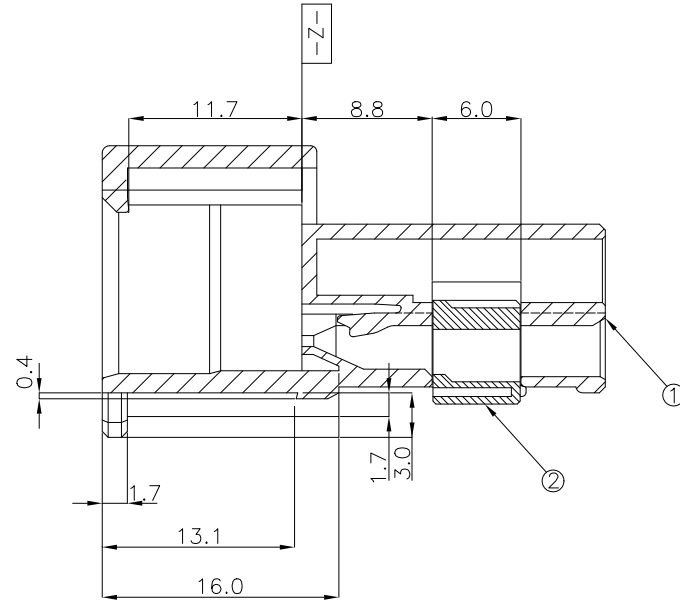

- NOTES.
- THE MATING HSG. P/N ; 936196
 - APPLIED CONTACT P/N ; 090 II TAB. - 368086, 368087, 368088, 1897752

- 주기-
- 상대 하우징 P/N ; 936196
 - 적용단자 P/N ; 090 II TAB. - 368086, 368087, 368088, 1897752

ASSY P/N
0-936207-8
0-936207-5
0-936207-4
0-936207-3
0-936207-2
0-936207-1

THIS DRAWING IS A CONTROLLED DOCUMENT FOR TYCO ELECTRONICS CORPORATION IT IS SUBJECT TO CHANGE AND THE CONTROLLING ENGINEERING ORGANIZATION SHOULD BE CONTACTED FOR THE LATEST REVISION.		DWN KT JUNG
DIMENSIONS: MM	TOLERANCES UNLESS OTHERWISE SPECIFIED: 0 <XX<10 ± 0.2 10<XX<30 ± 0.25 30<XX ± 0.3 ANGLES ± 3°	CHK JW JUNG
		APVD HG CHD
MATERIAL SEE TABLE	FINISH	PRODUCT SPEC -
		APPLICATION SPEC -
		WEIGHT -