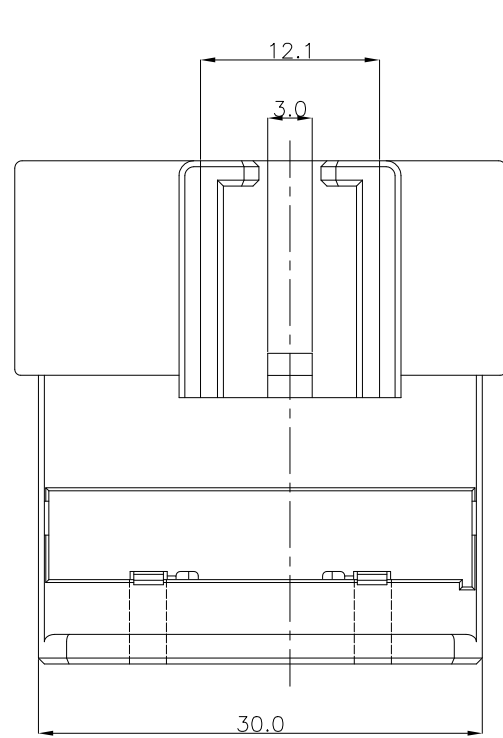

4

3

2

1

THIS DRAWING IS UNPUBLISHED. RELEASED FOR PUBLICATION
COPYRIGHT BY TYCO ELECTRONICS CORPORATION, ALL RIGHTS RESERVED.

LOC	DIST	REVISIONS					
		P	LTR	DESCRIPTION	DATE	DWN	APVD
DS	-		A	REVISED (FC00-0014-03)	28.JAN.'03	KTLIM	CS
			A1	REVISED (ECR-09-005035)	24.MAR.'09	KT	HG

1. NOTES.
1. THE MATING HSG. P/N ; 936196
  2. APPLIED CONTACT P/N ; 090 II TAB. - 368086, 368087, 368088, 1897752

1. -주기-
1. 상대 하우징 P/N ; 936196
  2. 적용단자 P/N ; 090 II TAB. - 368086, 368087, 368088, 1897752

ASSY P/N
0-936207-8
0-936207-5
0-936207-4
0-936207-3
0-936207-2
0-936207-1

NO	COLOR	MATERIAL	DESCRIPTION	P/N	QTY
1	BLUE	PBT	CAP	0-936208-8	1
	YELLOW	PBT	CAP	0-936208-5	1
	BROWN	PBT	CAP	0-936208-4	1
	D/GRAY	PBT	CAP	0-936208-3	1
	BLACK	PBT	CAP	0-936208-2	1
2	NATURAL	PBT	CAP	0-936208-1	1
	NATURAL	PBT	DBL	0-936198-1	1 1 1 1 1 1

THIS DRAWING IS A CONTROLLED DOCUMENT FOR TYCO ELECTRONICS CORPORATION IT IS SUBJECT TO CHANGE AND THE CONTROLLING ENGINEERING ORGANIZATION SHOULD BE CONTACTED FOR THE LATEST REVISION.		DWN KT JUNG
DIMENSIONS: MM	TOLERANCES UNLESS OTHERWISE SPECIFIED: 0 <XX<10 ± 0.2 10<XX<30 ± 0.25 30<XX ± 0.3 ANGLES ± 3°	CHK JW JUNG
		APVD HG CHD
MATERIAL SEE TABLE	FINISH	PRODUCT SPEC -
		APPLICATION SPEC -
		WEIGHT -

Tyco Electronics AMP KOREA, Kyungsan, Korea

NAME: 090III 12P CAP ASS'Y

SIZE: A3 CAGE CODE: 00779 DRAWING NO: 936207 RESTRICTED TO: -

CUSTOMER DRAWING SCALE: 2/1 SHEET: 1 OF 1 REV: A1