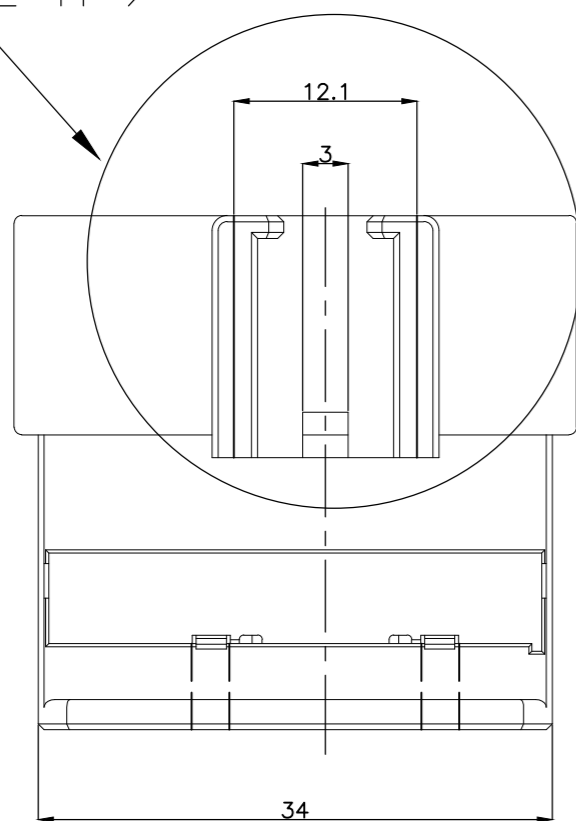

TYPE B (DELPHI CLIP MOUNTING TYPE)
1-936211-7

SECTION A-A

REVISIONS					
P	LTR	DESCRIPTION	DATE	DWN	APVD
C3		REVISED ECR-20-006447	16JUL2020	VI	SPB

SCALE 1/2
3D VIEW

NO.	TYPE	DIMENSION 'A'
1	TYPE A	0.4
2	TYPE C	0.7

- NOTES:
- THE MATING HSG. P/N ; 936201
 - APPLIED CONTACT P/N ; 090 II TAB. - 368086, 368087, 368088, 1897752
 - ADAPTABLE CLIP P/N OF 2-936211-6: 1743455-X

< TYPE A >

SECTION A-A

NO.	COLOR	MATERIAL	DESCRIPTION	QTY
1	RED	PBT	CAP (TYPE C)	1
	GREEN	PBT	CAP (TYPE B)	1
	BLUE	PBT	CAP (TYPE A)	1
	GREEN	PBT	CAP (TYPE A)	1
	RED	PBT	CAP (TYPE A)	1
	YELLOW	PBT	CAP (TYPE A)	1
	BROWN	PBT	CAP (TYPE A)	1
	L/GRAY	PBT	CAP (TYPE A)	1
	BLACK	PBT	CAP (TYPE A)	1
	NATURAL	PBT	CAP (TYPE A)	1
2	NATURAL	PBT	DBL	1 1 1 1 1 1 1 1 1 1 1 1

THIS DRAWING IS A CONTROLLED DOCUMENT.

DWN	JM JEON	NAME	090III 16P CAP ASS'Y		
CHK	JM JEON	PRODUCT SPEC	SIZE	CAGE CODE	DRAWING NO
APVD	JW JUNG	APPLICATION SPEC	A2	00779	C=936211
WEIGHT	0	RESTRICTED TO	-		
CUSTOMER DRAWING	SCALE	SHEET	2:1	1 OF 1	REV
					C3