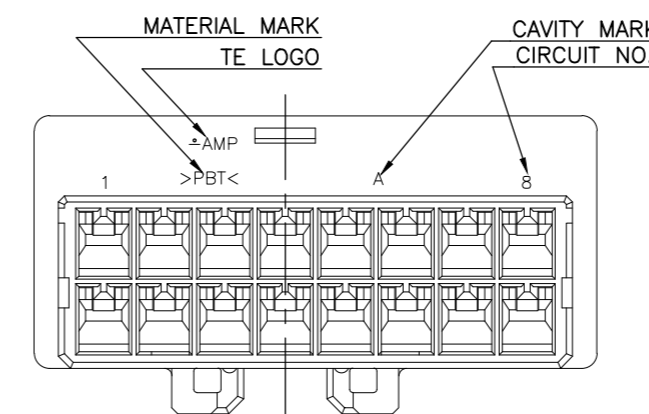

TYPE B (DELPHI CLIP MOUNTING TYPE)
1-936211-7

SECTION A-A

REVISIONS					
P	LTR	DESCRIPTION	DATE	DWN	APVD
C3		REVISED ECR-20-006447	16JUL2020	VI	SPB

SCALE 1/2
3D VIEW

NO.	TYPE	DIMENSION 'A'
1	TYPE A	0.4
2	TYPE C	0.7

- NOTES:
- THE MATING HSG. P/N ; 936201
 - APPLIED CONTACT P/N ; 090 II TAB. - 368086, 368087, 368088, 1897752
 - ADAPTABLE CLIP P/N OF 2-936211-6: 1743455-X

< TYPE A >

SECTION A-A

NO.	COLOR	MATERIAL	DESCRIPTION	QTY
1	RED	PBT	CAP (TYPE C)	1
	GREEN	PBT	CAP (TYPE B)	1
	BLUE	PBT	CAP (TYPE A)	1
	GREEN	PBT	CAP (TYPE A)	1
	RED	PBT	CAP (TYPE A)	1
	YELLOW	PBT	CAP (TYPE A)	1
	BROWN	PBT	CAP (TYPE A)	1
	L/GRAY	PBT	CAP (TYPE A)	1
	BLACK	PBT	CAP (TYPE A)	1
	NATURAL	PBT	CAP (TYPE A)	1
2	NATURAL	PBT	DBL	1 1 1 1 1 1 1 1 1 1 1 1