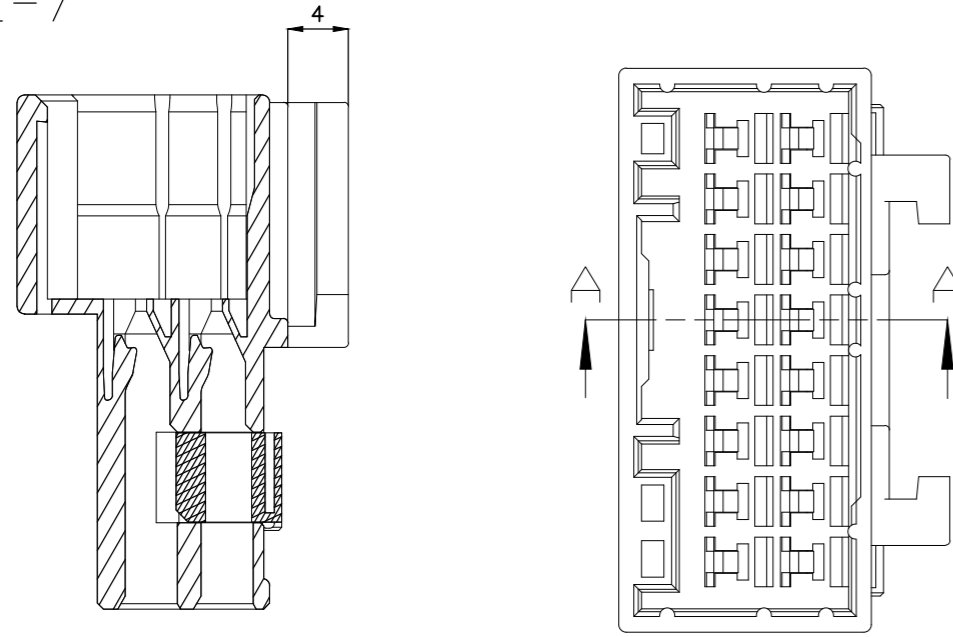

TYPE B (DELPHI CLIP MOUNTING TYPE)
1-936211-7

SECTION A-A

REVISIONS					
P	LTR	DESCRIPTION	DATE	DWN	APVD
C3		REVISED ECR-20-006447	16JUL2020	VI	SPB

SCALE 1/2
3D VIEW

NO.	TYPE	DIMENSION 'A'
1	TYPE A	0.4
2	TYPE C	0.7

- NOTES:
- THE MATING HSG. P/N ; 936201
 - APPLIED CONTACT P/N ; 090 II TAB. - 368086, 368087, 368088, 1897752
 - ADAPTABLE CLIP P/N OF 2-936211-6: 1743455-X

< TYPE A >

SECTION A-A

NO.	COLOR	MATERIAL	DESCRIPTION	QTY
1	RED	PBT	CAP (TYPE C)	1
	GREEN	PBT	CAP (TYPE B)	1
	BLUE	PBT	CAP (TYPE A)	1
	GREEN	PBT	CAP (TYPE A)	1
	RED	PBT	CAP (TYPE A)	1
	YELLOW	PBT	CAP (TYPE A)	1
	BROWN	PBT	CAP (TYPE A)	1
	L/GRAY	PBT	CAP (TYPE A)	1
	BLACK	PBT	CAP (TYPE A)	1
	NATURAL	PBT	CAP (TYPE A)	1
2	NATURAL	PBT	DBL	1 1 1 1 1 1 1 1 1 1 1 1