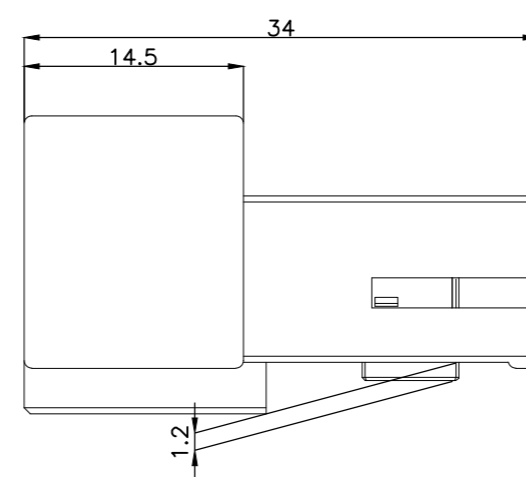

TYPE B (DELPHI CLIP MOUNTING TYPE)
1-936211-7

SECTION A-A

REVISIONS					
P	LTR	DESCRIPTION	DATE	DWN	APVD
C3		REVISED ECR-20-006447	16JUL2020	VI	SPB

SCALE 1/2
3D VIEW

NO.	TYPE	DIMENSION 'A'
1	TYPE A	0.4
2	TYPE C	0.7

- NOTES:
- THE MATING HSG. P/N ; 936201
 - APPLIED CONTACT P/N ; 090 II TAB. - 368086, 368087, 368088, 1897752
 - ADAPTABLE CLIP P/N OF 2-936211-6: 1743455-X

< TYPE A >

SECTION A-A

NO.	COLOR	MATERIAL	DESCRIPTION	QTY
1	RED	PBT	CAP (TYPE C)	1
	GREEN	PBT	CAP (TYPE B)	1
	BLUE	PBT	CAP (TYPE A)	1
	GREEN	PBT	CAP (TYPE A)	1
	RED	PBT	CAP (TYPE A)	1
	YELLOW	PBT	CAP (TYPE A)	1
	BROWN	PBT	CAP (TYPE A)	1
	L/GRAY	PBT	CAP (TYPE A)	1
	BLACK	PBT	CAP (TYPE A)	1
	NATURAL	PBT	CAP (TYPE A)	1
2	NATURAL	PBT	DBL	1 1 1 1 1 1 1 1 1 1 1 1

THIS DRAWING IS A CONTROLLED DOCUMENT.

DWN	JM JEON	NAME	090III 16P CAP ASS'Y		
CHK	JM JEON	PRODUCT SPEC	SIZE	CAGE CODE	DRAWING NO
APVD	JW JUNG	APPLICATION SPEC	A2	00779	C=936211
WEIGHT	0	RESTRICTED TO	-		
CUSTOMER DRAWING	SCALE	SHEET	2:1	1 OF 1	REV
					C3