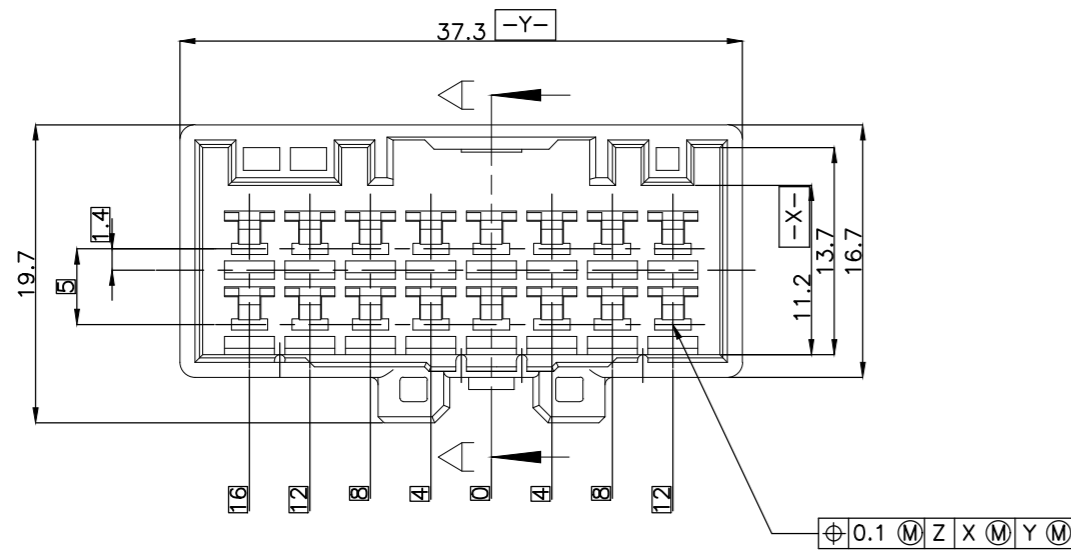

TYPE B (DELPHI CLIP MOUNTING TYPE)
1-936211-7

SECTION A-A

REVISIONS					
P	LTR	DESCRIPTION	DATE	DWN	APVD
C3		REVISED ECR-20-006447	16JUL2020	VI	SPB

SCALE 1/2
3D VIEW

NO.	TYPE	DIMENSION 'A'
1	TYPE A	0.4
2	TYPE C	0.7

- NOTES:
- THE MATING HSG. P/N ; 936201
 - APPLIED CONTACT P/N ; 090 II TAB. - 368086, 368087, 368088, 1897752
 - ADAPTABLE CLIP P/N OF 2-936211-6: 1743455-X

< TYPE A >

SECTION A-A

NO.	COLOR	MATERIAL	DESCRIPTION	QTY
1	RED	PBT	CAP (TYPE C)	1
	GREEN	PBT	CAP (TYPE B)	1
	BLUE	PBT	CAP (TYPE A)	1
	GREEN	PBT	CAP (TYPE A)	1
	RED	PBT	CAP (TYPE A)	1
	YELLOW	PBT	CAP (TYPE A)	1
	BROWN	PBT	CAP (TYPE A)	1
	L/GRAY	PBT	CAP (TYPE A)	1
	BLACK	PBT	CAP (TYPE A)	1
	NATURAL	PBT	CAP (TYPE A)	1
2	NATURAL	PBT	DBL	1 1 1 1 1 1 1 1 1 1 1 1

TOLERANCES UNLESS OTHERWISE SPECIFIED:

0 <XX<10	± 0.2
10<XX<30	± 0.25
30<XX	± 0.3
ANGLES	± 3°

936211

OBsolete
OBsolete

X-ON Electronics

Largest Supplier of Electrical and Electronic Components

Click to view similar products for [Automotive Connectors](#) category: