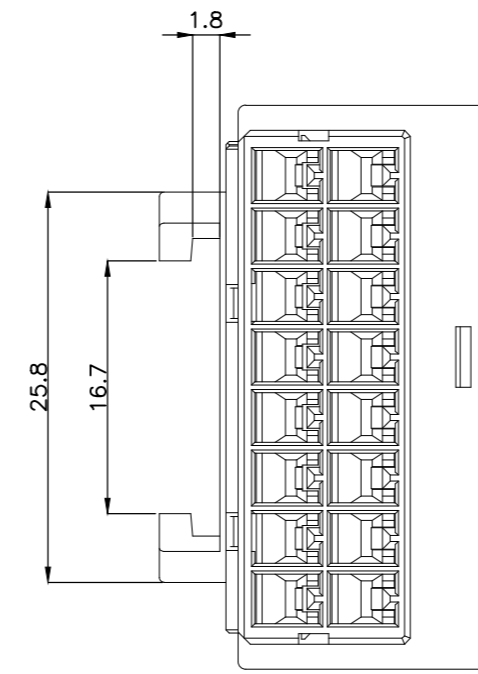

TYPE B (DELPHI CLIP MOUNTING TYPE)
1-936211-7

SECTION A-A

REVISIONS					
P	LTR	DESCRIPTION	DATE	DWN	APVD
C3		REVISED ECR-20-006447	16JUL2020	VI	SPB

SCALE 1/2
3D VIEW

NO.	TYPE	DIMENSION 'A'
1	TYPE A	0.4
2	TYPE C	0.7

- NOTES:
- THE MATING HSG. P/N ; 936201
 - APPLIED CONTACT P/N ; 090 II TAB. - 368086, 368087, 368088, 1897752
 - ADAPTABLE CLIP P/N OF 2-936211-6: 1743455-X

< TYPE A >

SECTION A-A

NO.	COLOR	MATERIAL	DESCRIPTION	QTY
1	RED	PBT	CAP (TYPE C)	1
	GREEN	PBT	CAP (TYPE B)	1
	BLUE	PBT	CAP (TYPE A)	1
	GREEN	PBT	CAP (TYPE A)	1
	RED	PBT	CAP (TYPE A)	1
	YELLOW	PBT	CAP (TYPE A)	1
	BROWN	PBT	CAP (TYPE A)	1
	L/GRAY	PBT	CAP (TYPE A)	1
	BLACK	PBT	CAP (TYPE A)	1
	NATURAL	PBT	CAP (TYPE A)	1
2	NATURAL	PBT	DBL	1 1 1 1 1 1 1 1 1 1 1 1