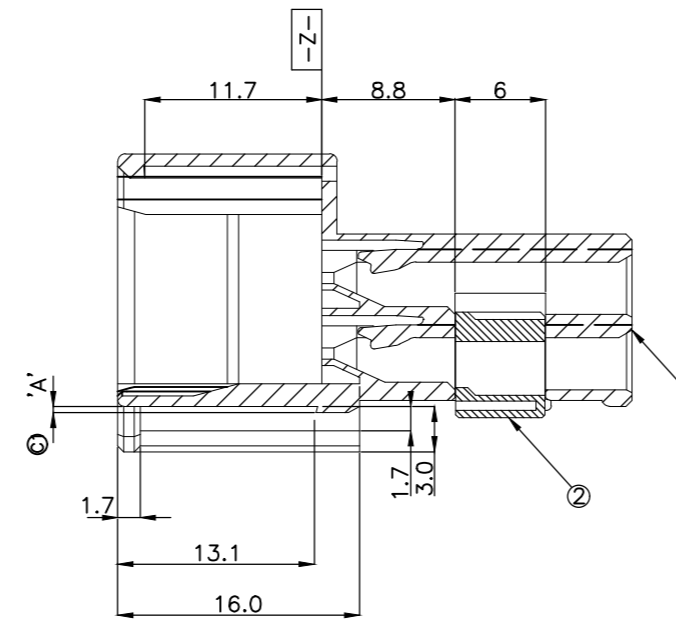

TYPE B (DELPHI CLIP MOUNTING TYPE)
1-936211-7

SECTION A-A

REVISIONS					
P	LTR	DESCRIPTION	DATE	DWN	APVD
C3		REVISED ECR-20-006447	16JUL2020	VI	SPB

SCALE 1/2
3D VIEW

NO.	TYPE	DIMENSION 'A'
1	TYPE A	0.4
2	TYPE C	0.7

- NOTES:
- THE MATING HSG. P/N ; 936201
 - APPLIED CONTACT P/N ; 090 II TAB. - 368086, 368087, 368088, 1897752
 - ADAPTABLE CLIP P/N OF 2-936211-6: 1743455-X

< TYPE A >

SECTION A-A

NO.	COLOR	MATERIAL	DESCRIPTION	QTY
1	RED	PBT	CAP (TYPE C)	1
	GREEN	PBT	CAP (TYPE B)	1
	BLUE	PBT	CAP (TYPE A)	1
	GREEN	PBT	CAP (TYPE A)	1
	RED	PBT	CAP (TYPE A)	1
	YELLOW	PBT	CAP (TYPE A)	1
	BROWN	PBT	CAP (TYPE A)	1
	L/GRAY	PBT	CAP (TYPE A)	1
	BLACK	PBT	CAP (TYPE A)	1
	NATURAL	PBT	CAP (TYPE A)	1
2	NATURAL	PBT	DBL	1 1 1 1 1 1 1 1 1 1 1 1

THIS DRAWING IS A CONTROLLED DOCUMENT.

DWN	JM JEON	NAME	090III 16P CAP ASS'Y		
CHK	JM JEON	PRODUCT SPEC	SIZE	CAGE CODE	DRAWING NO
APVD	JW JUNG	APPLICATION SPEC	A2	00779	C=936211
WEIGHT	0	RESTRICTED TO	-		
CUSTOMER DRAWING	SCALE	SHEET	2:1	1 OF 1	REV
					C3