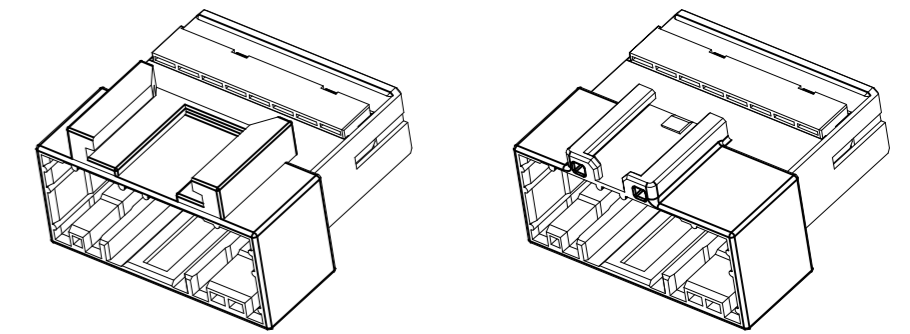

TYPE B (DELPHI CLIP MOUNTING TYPE)
1-936211-7

SECTION A-A

REVISIONS					
P	LTR	DESCRIPTION	DATE	DWN	APVD
C3		REVISED ECR-20-006447	16JUL2020	VI	SPB

SCALE 1/2
3D VIEW

NO.	TYPE	DIMENSION 'A'
1	TYPE A	0.4
2	TYPE C	0.7

- NOTES:
- THE MATING HSG. P/N ; 936201
 - APPLIED CONTACT P/N ; 090 II TAB. - 368086, 368087, 368088, 1897752
 - ADAPTABLE CLIP P/N OF 2-936211-6: 1743455-X

< TYPE A >

SECTION A-A

NO.	COLOR	MATERIAL	DESCRIPTION	QTY
1	RED	PBT	CAP (TYPE C)	1
	GREEN	PBT	CAP (TYPE B)	1
	BLUE	PBT	CAP (TYPE A)	1
	GREEN	PBT	CAP (TYPE A)	1
	RED	PBT	CAP (TYPE A)	1
	YELLOW	PBT	CAP (TYPE A)	1
	BROWN	PBT	CAP (TYPE A)	1
	L/GRAY	PBT	CAP (TYPE A)	1
	BLACK	PBT	CAP (TYPE A)	1
	NATURAL	PBT	CAP (TYPE A)	1
2	NATURAL	PBT	DBL	1 1 1 1 1 1 1 1 1 1 1 1