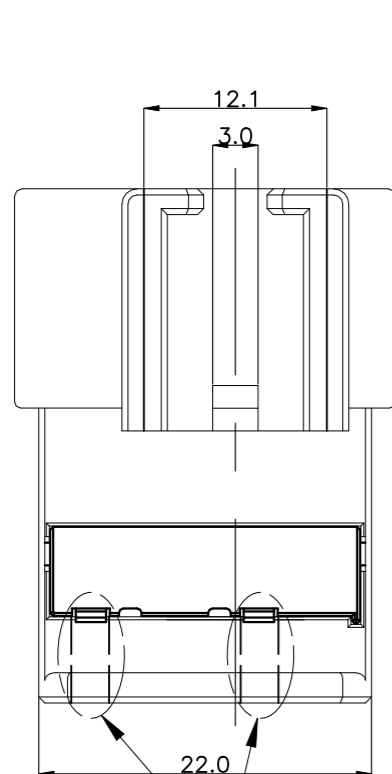

REVISIONS

P	LTR	DESCRIPTION	DATE	DWN	APVD
B3		REVISED(ECR-21-112465)	03SEP2021	DH	YJ

NOTES.

1. THE MATING HSG. P/N ; 936233
2. APPLIED CONTACT P/N ; 090 III TAB. - 368086, 368087, 368088, 1897752
3. GENERAL TOLERANCES
   0 <XX<10 ± 0.2
   10<XX<30 ± 0.25
   30<XX ± 0.3
   ANGLES ± 3°

ASSY P/N
0-936242-8
0-936242-7
0-936242-6
0-936242-5
0-936242-4
0-936242-3
0-936242-2
0-936242-1

NO	COLOR	MATERIAL	DESCRIPTION	P/N	QTY
1	BLUE	PBT	CAP	0-936243-8	1
	GREEN	PBT	CAP	0-936243-7	1
	RED	PBT	CAP	0-936243-6	1
	YELLOW	PBT	CAP	0-936243-5	1
	BROWN	PBT	CAP	0-936243-4	1
	D/GRAY	PBT	CAP	0-936243-3	1
	BLACK	PBT	CAP	0-936243-2	1
	NATURAL	PBT	CAP	0-936243-1	1
2	NATURAL	PBT	DBL	0-936235-1	1 1 1 1 1 1 1 1

ⓑ3 CORRECT CHANGED THE POSITION OF MISMATCH FOR ERROR DRAWING

THIS DRAWING IS A CONTROLLED DOCUMENT.

DIMENSIONS: mm	TOLERANCES UNLESS OTHERWISE SPECIFIED:
	0 PLC ± -
	1 PLC ± -
	2 PLC ± -
	3 PLC ± -
	4 PLC ± -
	ANGLES ± -
MATERIAL SEE TABLE	FINISH -

DWN WY JANG	TE Connectivity 090 III 8P CAP ASS'Y			
CHK JW JUNG				
APVD JK SONG				
PRODUCT SPEC				
APPLICATION SPEC	NAME			
WEIGHT 0	SIZE A3	CAGE CODE 00779	DRAWING NO C-936242	RESTRICTED TO
CUSTOMER DRAWING		SCALE 2:1	SHEET 1 OF 1	REV B3