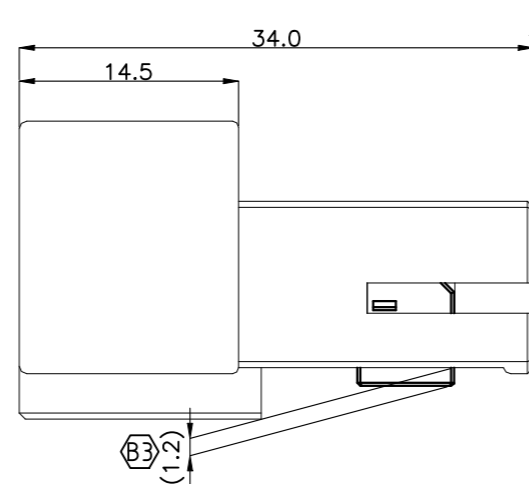

REVISIONS

P	LTR	DESCRIPTION	DATE	DWN	APVD
B3		REVISED(ECR-21-112465)	03SEP2021	DH	YJ

NOTES.

1. THE MATING HSG. P/N ; 936233
2. APPLIED CONTACT P/N ; 090 III TAB. - 368086, 368087, 368088, 1897752
3. GENERAL TOLERANCES
   0 <XX<10 ± 0.2
   10<XX<30 ± 0.25
   30<XX ± 0.3
   ANGLES ± 3°

ASSY P/N
0-936242-8
0-936242-7
0-936242-6
0-936242-5
0-936242-4
0-936242-3
0-936242-2
0-936242-1

NO	COLOR	MATERIAL	DESCRIPTION	P/N	QTY
1	BLUE	PBT	CAP	0-936243-8	1
	GREEN	PBT	CAP	0-936243-7	1
	RED	PBT	CAP	0-936243-6	1
	YELLOW	PBT	CAP	0-936243-5	1
	BROWN	PBT	CAP	0-936243-4	1
	D/GRAY	PBT	CAP	0-936243-3	1
	BLACK	PBT	CAP	0-936243-2	1
	NATURAL	PBT	CAP	0-936243-1	1
2	NATURAL	PBT	DBL	0-936235-1	1 1 1 1 1 1 1 1

ⓑ3 CORRECT CHANGED THE POSITION OF MISMATCH FOR ERROR DRAWING

THIS DRAWING IS A CONTROLLED DOCUMENT.

DIMENSIONS: mm	TOLERANCES UNLESS OTHERWISE SPECIFIED:
	0 PLC ± -
	1 PLC ± -
	2 PLC ± -
	3 PLC ± -
	4 PLC ± -
	ANGLES ± -
MATERIAL SEE TABLE	FINISH -

DWN WY JANG	TE Connectivity 090 III 8P CAP ASS'Y			
CHK JW JUNG				
APVD JK SONG				
PRODUCT SPEC				
APPLICATION SPEC	NAME			
WEIGHT 0	SIZE A3	CAGE CODE 00779	DRAWING NO C-936242	RESTRICTED TO
CUSTOMER DRAWING		SCALE 2:1	SHEET 1 OF 1	REV B3