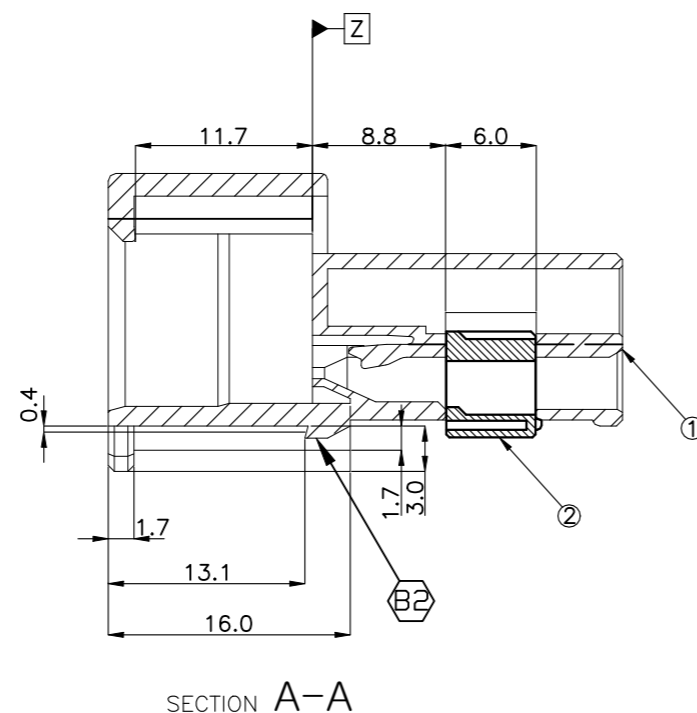

REVISIONS

P	LTR	DESCRIPTION	DATE	DWN	APVD
B3		REVISED(ECR-21-112465)	03SEP2021	DH	YJ

NOTES.

- THE MATING HSG. P/N ; 936233
- APPLIED CONTACT P/N ; 090 III TAB. - 368086, 368087, 368088, 1897752
- GENERAL TOLERANCES  
 0 <XX<10 ± 0.2  
 10<XX<30 ± 0.25  
 30<XX ± 0.3  
 ANGLES ± 3°

ⓑ3 CORRECT CHANGED THE POSITION OF MISMATCH FOR ERROR DRAWING

THIS DRAWING IS A CONTROLLED DOCUMENT.

DIMENSIONS: mm	TOLERANCES UNLESS OTHERWISE SPECIFIED:
	0 PLC ± -
	1 PLC ± -
	2 PLC ± -
	3 PLC ± -
	4 PLC ± -
	ANGLES ± -
MATERIAL SEE TABLE	FINISH -

DWN WY JANG	TE Connectivity 090 III 8P CAP ASS'Y			
CHK JW JUNG				
APVD JK SONG				
PRODUCT SPEC				
APPLICATION SPEC	NAME			
WEIGHT 0	SIZE A3	CAGE CODE 00779	DRAWING NO C-936242	RESTRICTED TO
CUSTOMER DRAWING		SCALE 2:1	SHEET 1 OF 1	REV B3