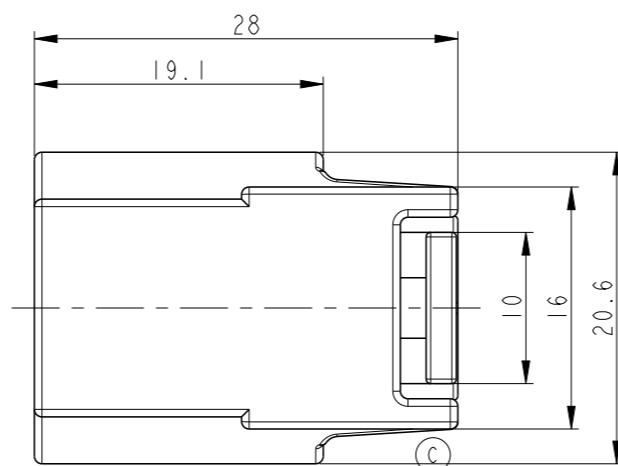

REVISIONS

P	LTR	DESCRIPTION	DATE	DWN	APVD
	A	REVISED (ECR-09-008548)	16APR2009	KT	HG
	B	REVISED (ECR-11-012401)	15JUN2011	SJ	HG
	C	REVISED (ECR-17-003244)	29MAR2017	SJ	JW

3D VIEW SCALE 1:1

SECTION A-A

DETAIL B SCALE 5:1

5	TOLERANCES UNLESS OTHERWISE SPECIFIED:
0 <XX<10	± 0.2
10 <XX<30	± 0.25
30 <XX	± 0.3
ANGLES	± 3°

NOTES

- CONDITIONN OF DELIVERY : DBL PLATE IN OPEN POSITION
- APPLIED RECEPTACLE CONTACT P/N :

CONTACT	JPT TERMINAL		
Part No.	927772-3	927770-3	927766-3
WIRE SIZE (mm ²)	0.3	0.5 ~ 1.0	1.5 ~ 2.5

- APPLIED MALE CONNECTOR P/N : 936291-1
- APPLIED WIRE COVER HSG P/N : 936311-1 (CORRUGATOR DIA : Ø5)

5 GENERAL TOLERANCE

NO.	COLOR/FINISH	MATERIAL	DESCRIPTION	QT'Y
3	RED ORANGE	SILICONE	INNER SEAL	1
2	WHITE	PBT GF10	DBL PLATE	1
1	BLACK	PBT	PLUG HSG	1

NAME 090 SEALED 2P PLUG ASSY

SIZE	CAGE CODE	DRAWING NO	RESTRICTED TO
A3	00779	936248	-

SCALE 2:1 SHEET 1 OF 1 REV C

X-ON Electronics

Largest Supplier of Electrical and Electronic Components

Click to view similar products for [Automotive Connectors](#) category: