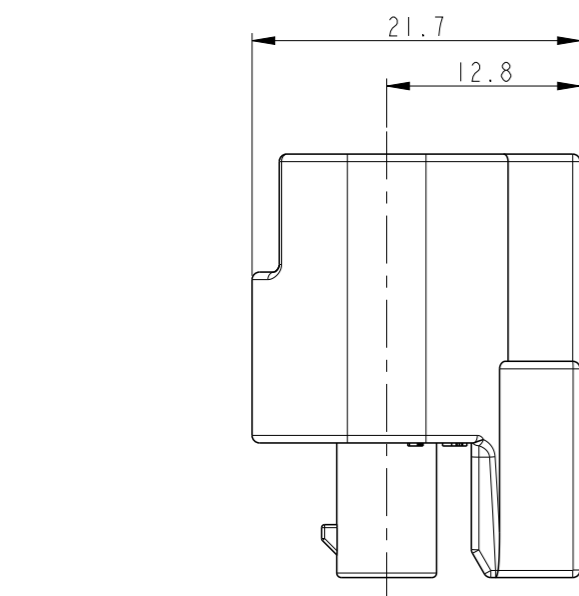

REVISIONS

P	LTR	DESCRIPTION	DATE	DWN	APVD
	A	REVISED (ECR-09-008548)	16APR2009	KT	HG
	B	REVISED (ECR-11-012401)	15JUN2011	SJ	HG
	C	REVISED (ECR-17-003244)	29MAR2017	SJ	JW

3D VIEW SCALE 1:1

SECTION A-A

DETAIL B SCALE 5:1

5	TOLERANCES UNLESS OTHERWISE SPECIFIED:
0 <XX<10	± 0.2
10 <XX<30	± 0.25
30 <XX	± 0.3
ANGLES	± 3°

NOTES

- CONDITIONN OF DELIVERY : DBL PLATE IN OPEN POSITION
- APPLIED RECEPTACLE CONTACT P/N :

CONTACT	JPT TERMINAL		
Part No.	927772-3	927770-3	927766-3
WIRE SIZE (mm ²)	0.3	0.5 ~ 1.0	1.5 ~ 2.5

- APPLIED MALE CONNECTOR P/N : 936291-1
- APPLIED WIRE COVER HSG P/N : 936311-1 (CORRUGATOR DIA : Ø5)

5 GENERAL TOLERANCE

NO.	COLOR/FINISH	MATERIAL	DESCRIPTION	QT'Y
3	RED ORANGE	SILICONE	INNER SEAL	1
2	WHITE	PBT GF10	DBL PLATE	1
1	BLACK	PBT	PLUG HSG	1

NAME 090 SEALED 2P PLUG ASSY

SIZE	CAGE CODE	DRAWING NO	RESTRICTED TO
A3	00779	936248	-

SCALE 2:1 SHEET 1 OF 1 REV C

X-ON Electronics

Largest Supplier of Electrical and Electronic Components

Click to view similar products for [Automotive Connectors](#) category: