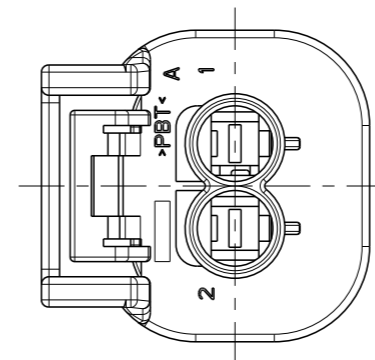

REVISIONS

P	LTR	DESCRIPTION	DATE	DWN	APVD
	A	REVISED (ECR-09-008548)	16APR2009	KT	HG
	B	REVISED (ECR-11-012401)	15JUN2011	SJ	HG
	C	REVISED (ECR-17-003244)	29MAR2017	SJ	JW

3D VIEW SCALE 1:1

SECTION A-A

DETAIL B SCALE 5:1

5	TOLERANCES UNLESS OTHERWISE SPECIFIED:
0 <XX<10	± 0.2
10 <XX<30	± 0.25
30 <XX	± 0.3
ANGLES	± 3°

NOTES

- CONDITIONN OF DELIVERY : DBL PLATE IN OPEN POSITION
- APPLIED RECEPTACLE CONTACT P/N :

CONTACT	JPT TERMINAL		
Part No.	927772-3	927770-3	927766-3
WIRE SIZE (mm ²)	0.3	0.5 ~ 1.0	1.5 ~ 2.5

- APPLIED MALE CONNECTOR P/N : 936291-1
- APPLIED WIRE COVER HSG P/N : 936311-1 (CORRUGATOR DIA : Ø5)

5 GENERAL TOLERANCE

NO.	COLOR/FINISH	MATERIAL	DESCRIPTION	QT'Y
3	RED ORANGE	SILICONE	INNER SEAL	1
2	WHITE	PBT GF10	DBL PLATE	1
1	BLACK	PBT	PLUG HSG	1

NAME 090 SEALED 2P PLUG ASSY

SIZE	CAGE CODE	DRAWING NO	RESTRICTED TO
A3	00779	936248	-

SCALE 2:1 SHEET 1 OF 1 REV C

X-ON Electronics

Largest Supplier of Electrical and Electronic Components

Click to view similar products for [Automotive Connectors](#) category: