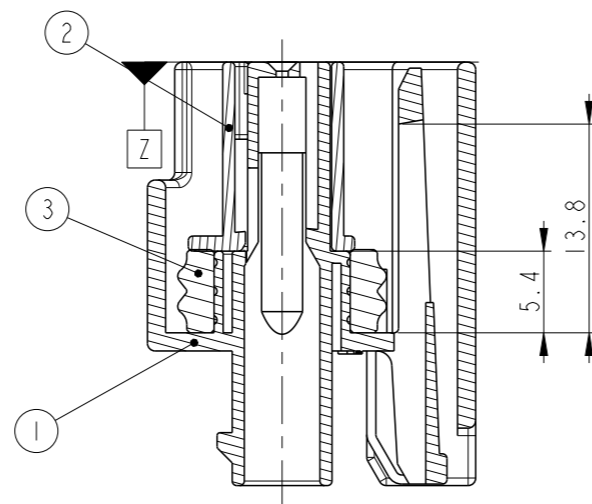

REVISIONS

P	LTR	DESCRIPTION	DATE	DWN	APVD
	A	REVISED (ECR-09-008548)	16APR2009	KT	HG
	B	REVISED (ECR-11-012401)	15JUN2011	SJ	HG
	C	REVISED (ECR-17-003244)	29MAR2017	SJ	JW

3D VIEW SCALE 1:1

SECTION A-A

DETAIL B SCALE 5:1

5	TOLERANCES UNLESS OTHERWISE SPECIFIED:
0 <XX<10	± 0.2
10 <XX<30	± 0.25
30 <XX	± 0.3
ANGLES	± 3°

NOTES

- CONDITIONN OF DELIVERY : DBL PLATE IN OPEN POSITION
- APPLIED RECEPTACLE CONTACT P/N :

CONTACT	JPT TERMINAL		
Part No.	927772-3	927770-3	927766-3
WIRE SIZE (mm ²)	0.3	0.5 ~ 1.0	1.5 ~ 2.5

- APPLIED MALE CONNECTOR P/N : 936291-1
- APPLIED WIRE COVER HSG P/N : 936311-1 (CORRUGATOR DIA : Ø5)

5 GENERAL TOLERANCE

NO.	COLOR/FINISH	MATERIAL	DESCRIPTION	QT'Y
3	RED ORANGE	SILICONE	INNER SEAL	1
2	WHITE	PBT GF10	DBL PLATE	1
1	BLACK	PBT	PLUG HSG	1

NAME 090 SEALED 2P PLUG ASSY

SIZE	CAGE CODE	DRAWING NO	RESTRICTED TO
A3	00779	936248	-

SCALE 2:1 SHEET 1 OF 1 REV C

X-ON Electronics

Largest Supplier of Electrical and Electronic Components

Click to view similar products for [Automotive Connectors](#) category: