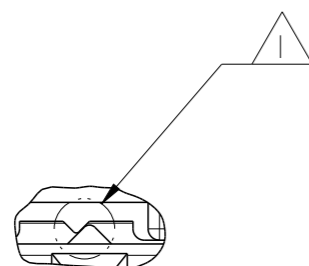

REVISIONS

P	LTR	DESCRIPTION	DATE	DWN	APVD
	A	REVISED (ECR-09-008548)	16APR2009	KT	HG
	B	REVISED (ECR-11-012401)	15JUN2011	SJ	HG
	C	REVISED (ECR-17-003244)	29MAR2017	SJ	JW

3D VIEW SCALE 1:1

SECTION A-A

DETAIL B SCALE 5:1

5	TOLERANCES UNLESS OTHERWISE SPECIFIED:
0 <XX<10	± 0.2
10 <XX<30	± 0.25
30 <XX	± 0.3
ANGLES	± 3°

NOTES

- CONDITIONN OF DELIVERY : DBL PLATE IN OPEN POSITION
- APPLIED RECEPTACLE CONTACT P/N :

CONTACT	JPT TERMINAL		
Part No.	927772-3	927770-3	927766-3
WIRE SIZE (mm ²)	0.3	0.5 ~ 1.0	1.5 ~ 2.5

- APPLIED MALE CONNECTOR P/N : 936291-1
- APPLIED WIRE COVER HSG P/N : 936311-1 (CORRUGATOR DIA : Ø5)

5 GENERAL TOLERANCE

NO.	COLOR/FINISH	MATERIAL	DESCRIPTION	QT'Y
3	RED ORANGE	SILICONE	INNER SEAL	1
2	WHITE	PBT GF10	DBL PLATE	1
1	BLACK	PBT	PLUG HSG	1