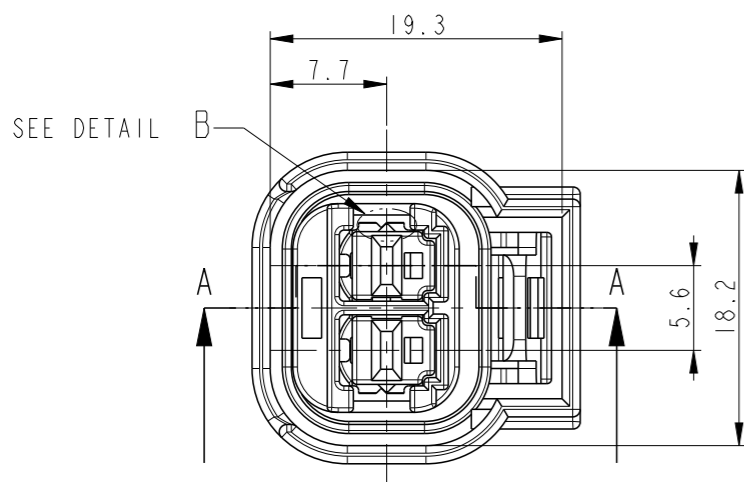

REVISIONS

P	LTR	DESCRIPTION	DATE	DWN	APVD
	A	REVISED (ECR-09-008548)	16APR2009	KT	HG
	B	REVISED (ECR-11-012401)	15JUN2011	SJ	HG
	C	REVISED (ECR-17-003244)	29MAR2017	SJ	JW