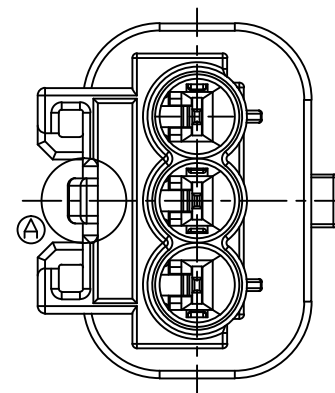

LOC	DIST	REVISIONS					
		P	LTR	DESCRIPTION	DATE	DWN	APVD
DS		A		REVISED (ECR-06-021750)	14/SEP/06	BH	JK
		A1		REVISED (ECR-16-000511)	05/FEB/16	SJ	HG

NOTES

- 1. CONDITION OF DELIVERY : DBL PLATE IN OPEN POSITION.
- 2. APPLIED TAB CONTACT P/N:

CONTACT	.090 TERMINAL		
Part NO.	936260-1	936261-1	936262-1
WIRE SIZE(mm ²)	0.3-AVS0.5	0.85-AVS1.25	AVSS2.0, AESSXF2.5
- 3. APPLIED FEMALE CONNECTOR P/N : 936251-2
- 4. APPLIED WIRE COVER HSG P/N : 936312-1
(CORRUGATOR DIA : Ø5)

NO.	COLOR	MATERIAL	DESCRIPTION	P/N	REV
2	WHITE	PBT GF10	DBL PLATE	936296-1	1
1	BLACK	PBT	CAP HSG	936245-2	1

THIS DRAWING IS A CONTROLLED DOCUMENT FOR TYCO ELECTRONICS CORPORATION. IT IS SUBJECT TO CHANGE AND THE CONTROLLING ENGINEERING ORGANIZATION SHOULD BE CONTACTED FOR THE LATEST REVISION.		DWN : BH LEE		TE Connectivity	
DIMENSIONS: MM		TOLERANCES UNLESS OTHERWISE SPECIFIED:			
		0 <XX<10 ± 0.2		NAME .090 SEALED 3P CAP ASS'Y	
		10<XX<30 ± 0.25			
MATERIAL SEE TABLE		FINISH		RESTRICTED TO	
		WEIGHT		A3 00779C-936292	
		CUSTOMER DRAWING		SCALE 2/1 SHEET 1 OF 1 REV A1	