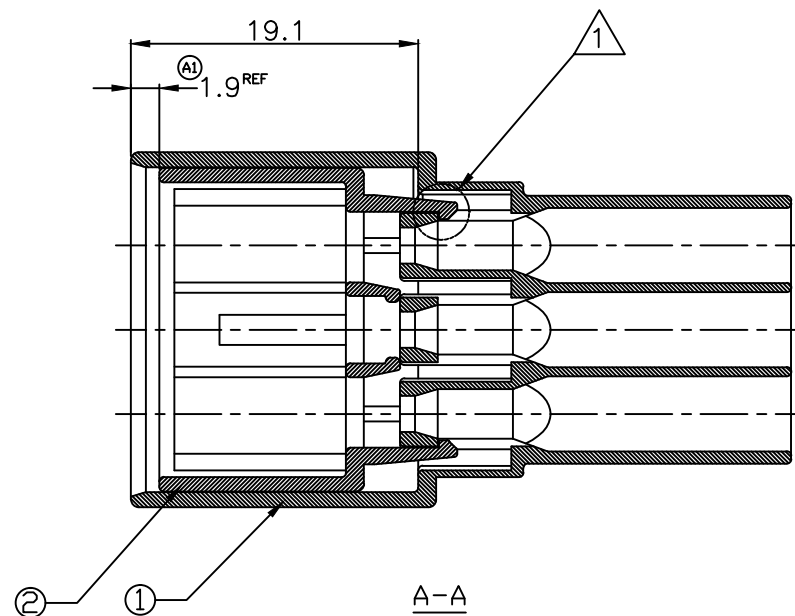

LOC	DIST	REVISIONS					
		P	LTR	DESCRIPTION	DATE	DWN	APVD
DS		A		REVISED (ECR-06-021750)	14/SEP/06	BH	JK
		A1		REVISED (ECR-16-000511)	05/FEB/16	SJ	HG

NOTES

- 1. CONDITION OF DELIVERY : DBL PLATE IN OPEN POSITION.
- 2. APPLIED TAB CONTACT P/N:

CONTACT	.090 TERMINAL		
Part NO.	936260-1	936261-1	936262-1
WIRE SIZE(mm ²)	0.3-AVS0.5	0.85-AVS1.25	AVSS2.0, AESSXF2.5
- 3. APPLIED FEMALE CONNECTOR P/N : 936251-2
- 4. APPLIED WIRE COVER HSG P/N : 936312-1
(CORRUGATOR DIA : Ø5)

NO.	COLOR	MATERIAL	DESCRIPTION	P/N	REV
2	WHITE	PBT GF10	DBL PLATE	936296-1	1
1	BLACK	PBT	CAP HSG	936245-2	1

THIS DRAWING IS A CONTROLLED DOCUMENT FOR TYCO ELECTRONICS CORPORATION. IT IS SUBJECT TO CHANGE AND THE CONTROLLING ENGINEERING ORGANIZATION SHOULD BE CONTACTED FOR THE LATEST REVISION.		DWN : BH LEE		TE Connectivity	
DIMENSIONS: MM		TOLERANCES UNLESS OTHERWISE SPECIFIED:			
		0 <XX<10 ± 0.2		NAME .090 SEALED 3P CAP ASS'Y	
		10<XX<30 ± 0.25			
MATERIAL SEE TABLE		FINISH		RESTRICTED TO	
		WEIGHT		A3 00779C-936292	
		CUSTOMER DRAWING		SCALE 2/1 SHEET 1 OF 1 REV A1	