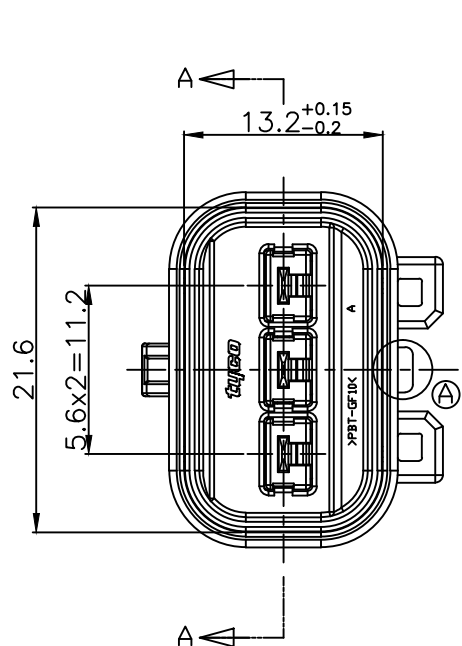

LOC	DIST	REVISIONS					
		P	LTR	DESCRIPTION	DATE	DWN	APVD
DS		A		REVISED (ECR-06-021750)	14/SEP/06	BH	JK
		A1		REVISED (ECR-16-000511)	05/FEB/16	SJ	HG

NOTES

- 1. CONDITION OF DELIVERY : DBL PLATE IN OPEN POSITION.
- 2. APPLIED TAB CONTACT P/N:

CONTACT	.090 TERMINAL		
Part NO.	936260-1	936261-1	936262-1
WIRE SIZE(mm ²)	0.3-AVS0.5	0.85-AVS1.25	AVSS2.0, AESSXF2.5
- 3. APPLIED FEMALE CONNECTOR P/N : 936251-2
- 4. APPLIED WIRE COVER HSG P/N : 936312-1
(CORRUGATOR DIA : Ø5)

NO.	COLOR	MATERIAL	DESCRIPTION	P/N	REV
2	WHITE	PBT GF10	DBL PLATE	936296-1	1
1	BLACK	PBT	CAP HSG	936245-2	1

THIS DRAWING IS A CONTROLLED DOCUMENT FOR TYCO ELECTRONICS CORPORATION. IT IS SUBJECT TO CHANGE AND THE CONTROLLING ENGINEERING ORGANIZATION SHOULD BE CONTACTED FOR THE LATEST REVISION.		DWN : BH LEE		TE Connectivity	
DIMENSIONS: MM		TOLERANCES UNLESS OTHERWISE SPECIFIED:			
		0 <XX<10 ± 0.2		NAME .090 SEALED 3P CAP ASS'Y	
		10<XX<30 ± 0.25			
MATERIAL SEE TABLE		FINISH		RESTRICTED TO	
		WEIGHT		A3 00779C-936292	
		CUSTOMER DRAWING		SCALE 2/1 SHEET 1 OF 1 REV A1	