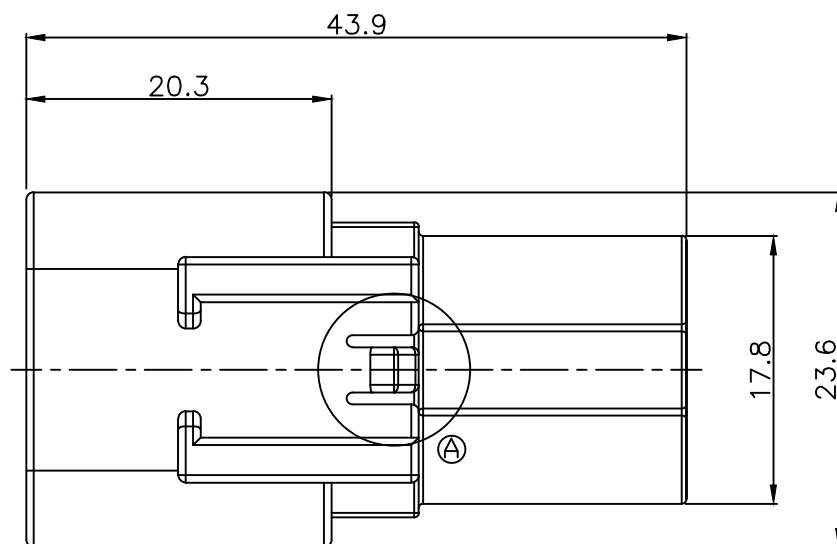

LOC	DIST	REVISIONS					
		P	LTR	DESCRIPTION	DATE	DWN	APVD
DS		A		REVISED (ECR-06-021750)	14/SEP/06	BH	JK
		A1		REVISED (ECR-16-000511)	05/FEB/16	SJ	HG

NOTES

1. CONDITION OF DELIVERY : DBL PLATE IN OPEN POSITION.

2. APPLIED TAB CONTACT P/N:

CONTACT	.090 TERMINAL		
Part NO.	936260-1	936261-1	936262-1
WIRE SIZE(mm²)	0.3-AVS0.5	0.85-AVS1.25	AVSS2.0, AESSXF2.5

3. APPLIED FEMALE CONNECTOR P/N : 936251-2
4. APPLIED WIRE COVER HSG P/N : 936312-1
  (CORRUGATOR DIA : Ø5)

NO.	COLOR	MATERIAL	DESCRIPTION	P/N	REV
2	WHITE	PBT GF10	DBL PLATE	936296-1	1
1	BLACK	PBT	CAP HSG	936245-2	1

THIS DRAWING IS A CONTROLLED DOCUMENT FOR TYCO ELECTRONICS CORPORATION. IT IS SUBJECT TO CHANGE AND THE CONTROLLING ENGINEERING ORGANIZATION SHOULD BE CONTACTED FOR THE LATEST REVISION.		DWN : BH LEE		TE Connectivity	
DIMENSIONS: MM		TOLERANCES UNLESS OTHERWISE SPECIFIED:			
		0 <XX<10 ± 0.2		NAME .090 SEALED 3P CAP ASS'Y	
		10<XX<30 ± 0.25			
MATERIAL SEE TABLE		FINISH		RESTRICTED TO	
		WEIGHT		A3 00779C-936292	
		CUSTOMER DRAWING		SCALE 2/1 SHEET 1 OF 1 REV A1