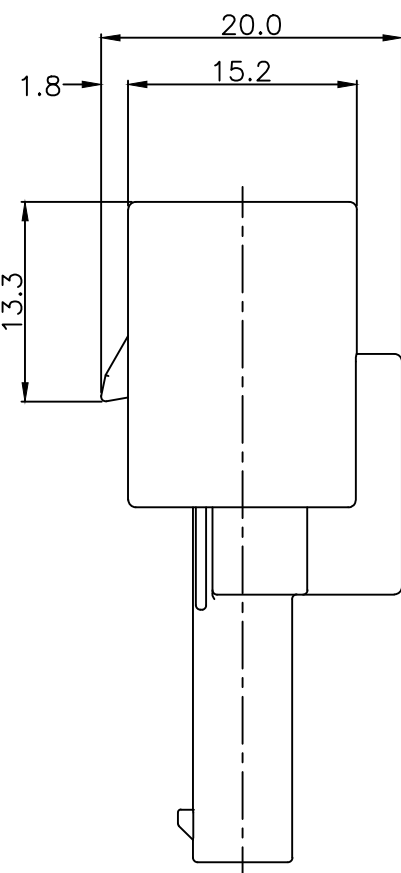

LOC	DIST	REVISIONS					
		P	LTR	DESCRIPTION	DATE	DWN	APVD
DS		A		REVISED (ECR-06-021750)	14/SEP/06	BH	JK
		A1		REVISED (ECR-16-000511)	05/FEB/16	SJ	HG

NOTES

- 1. CONDITION OF DELIVERY : DBL PLATE IN OPEN POSITION.
- 2. APPLIED TAB CONTACT P/N:

CONTACT	.090 TERMINAL		
Part NO.	936260-1	936261-1	936262-1
WIRE SIZE(mm ²)	0.3-AVS0.5	0.85-AVS1.25	AVSS2.0, AESSXF2.5
- 3. APPLIED FEMALE CONNECTOR P/N : 936251-2
- 4. APPLIED WIRE COVER HSG P/N : 936312-1
(CORRUGATOR DIA : Ø5)

NO.	COLOR	MATERIAL	DESCRIPTION	P/N	REV
2	WHITE	PBT GF10	DBL PLATE	936296-1	1
1	BLACK	PBT	CAP HSG	936245-2	1

THIS DRAWING IS A CONTROLLED DOCUMENT FOR TYCO ELECTRONICS CORPORATION. IT IS SUBJECT TO CHANGE AND THE CONTROLLING ENGINEERING ORGANIZATION SHOULD BE CONTACTED FOR THE LATEST REVISION.		DWN : BH LEE		TE Connectivity	
DIMENSIONS: MM		TOLERANCES UNLESS OTHERWISE SPECIFIED:			
		0 <XX<10 ± 0.2		NAME .090 SEALED 3P CAP ASS'Y	
		10<XX<30 ± 0.25			
MATERIAL SEE TABLE		FINISH		RESTRICTED TO	
		WEIGHT		A3 00779C-936292	
		CUSTOMER DRAWING		SCALE 2/1 SHEET 1 OF 1 REV A1	