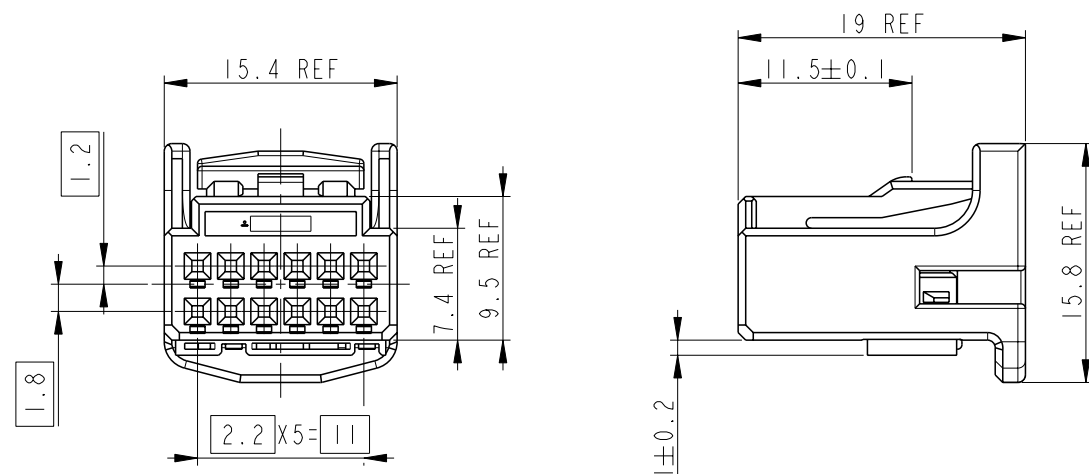

3D VIEW (SCALE 2:1)

CIRCUIT NUMBER

NOTES:

1. RETAINER SHOULD BE SET TO THE PRE-ASSEMBLY POSITION WITHIN THE PLUG HOUSING WHEN SHIPPED TO THE CUSTOMER
2. THE RETENTION LATCH OF THE RETAINER MUST BE OUTSIDE OF PLUG HOUSING WHEN PRE-ASSEMBLY
3. RETAINER RETENTION FORCE FROM HOUSING: 20N MIN.
4. PART NUMBER OF CAP HOUSING: 1318772
5. APPLIED TERMINAL:

PART NO.	WIRE RANGE
1123343-1	0.3~0.5SQ
2005427-1	0.3~0.5SQ
2005097-1	0.13~0.22SQ

GENERAL TOLERANCES	
10 MAX	±0.2
10 OVER 30 MAX	±0.25
30 OVER	±0.3
ANGLES	±3°

(B1)

THIS DRAWING IS A CONTROLLED DOCUMENT.

DIMENSIONS: mm

NAME: 025 12P PLUG ASSEMBLY

SIZE: A3 CAGE CODE: 00779 DRAWING NO: 936348 RESTRICTED TO: -

SCALE: 2:1 SHEET: 1 OF 1 REV: B1