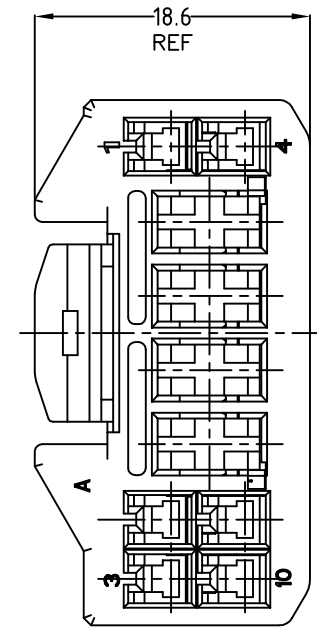

- NOTES.
- APPLIED CONTACT P/N ;  
 090 II- 368083,368084,368085  
 090 III- 1743654, 1743655, 1743656  
 S.P.T.- 927840-2,927831-2,927827-2,927829-2
  - APPLICABLE PRODUCT SPEC NO. ; 108-61046
- 추가-
- 적용단자 P/N. ; 090 II - 368083,368084,368085  
 090 III - 1743654,1743655,1743656  
 S.P.T. - 927840-2, 927831-2, 927827-2, 927829-2
  - 적용제품 규격서 ; 108-61046

ASS'Y P/N	DESCRIPTION
936363-2	090/250 HYB 10P PLUG ASS'Y
936363-1	090/250 HYB 10P PLUG ASS'Y

NO.	COLOR	MATERIAL	DESCRIPTION	P/N	QTY
2	NATURAL	PBT	DBL HSG	936365-1	1
1	BLACK	PBT	PLUG HSG	936364-2	1
	NATURAL	PBT	PLUG HSG	936364-1	1

THIS DRAWING IS A CONTROLLED DOCUMENT FOR TYCO ELECTRONICS CORPORATION IT IS SUBJECT TO CHANGE AND THE CONTROLLING ENGINEERING ORGANIZATION SHOULD BE CONTACTED FOR THE LATEST REVISION.

DIMENSIONS: MM	TOLERANCES UNLESS OTHERWISE SPECIFIED: 0 <XX<10 ± 0.2 10<XX<30 ± 0.25 30<XX ± 0.3 ANGLES ± 3°	DWN JM JEON CHK JW JUNG APVD HG CHD PRODUCT SPEC APPLICATION SPEC WEIGHT	NAME <b>TE Connectivity</b> .090/250 HYBRID 10P PLUG ASSEMBLY
MATERIAL SEE TABLE	FINISH	CUSTOMER DRAWING	SIZE A3 CAGE CODE 00779 DRAWING NO C-936363 RESTRICTED TO -

SCALE 2/1 SHEET 1 OF 1 REV A