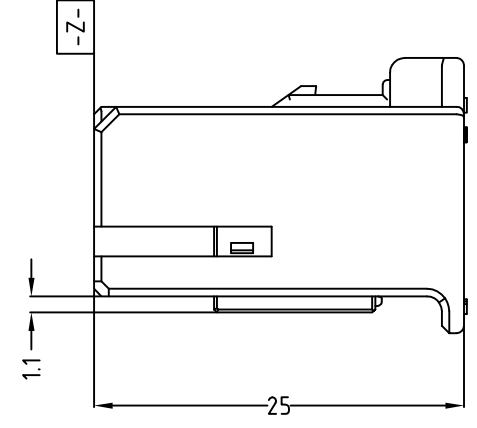

- NOTES.
- APPLIED CONTACT P/N ;  
 090 II- 368083,368084,368085  
 090 III- 1743654, 1743655, 1743656  
 S.P.T.- 927840-2,927831-2,927827-2,927829-2
  - APPLICABLE PRODUCT SPEC NO. ; 108-61046
- 추가-
- 적용단자 P/N. ; 090 II - 368083,368084,368085  
 090 III - 1743654,1743655,1743656  
 S.P.T. - 927840-2, 927831-2, 927827-2, 927829-2
  - 적용제품 규격서 ; 108-61046

THIS DRAWING IS A CONTROLLED DOCUMENT FOR TYCO ELECTRONICS CORPORATION IT IS SUBJECT TO CHANGE AND THE CONTROLLING ENGINEERING ORGANIZATION SHOULD BE CONTACTED FOR THE LATEST REVISION.

DIMENSIONS: MM	TOLERANCES UNLESS OTHERWISE SPECIFIED: 0 <XX<10 ± 0.2 10<XX<30 ± 0.25 30<XX ± 0.3 ANGLES ± 3°	DWN JM JEON CHK JW JUNG APVD HG CHD PRODUCT SPEC APPLICATION SPEC WEIGHT	NAME <b>TE Connectivity</b> .090/250 HYBRID 10P PLUG ASSEMBLY
MATERIAL SEE TABLE	FINISH	CUSTOMER DRAWING	SIZE A3 CAGE CODE 00779 DRAWING NO C-936363 RESTRICTED TO -