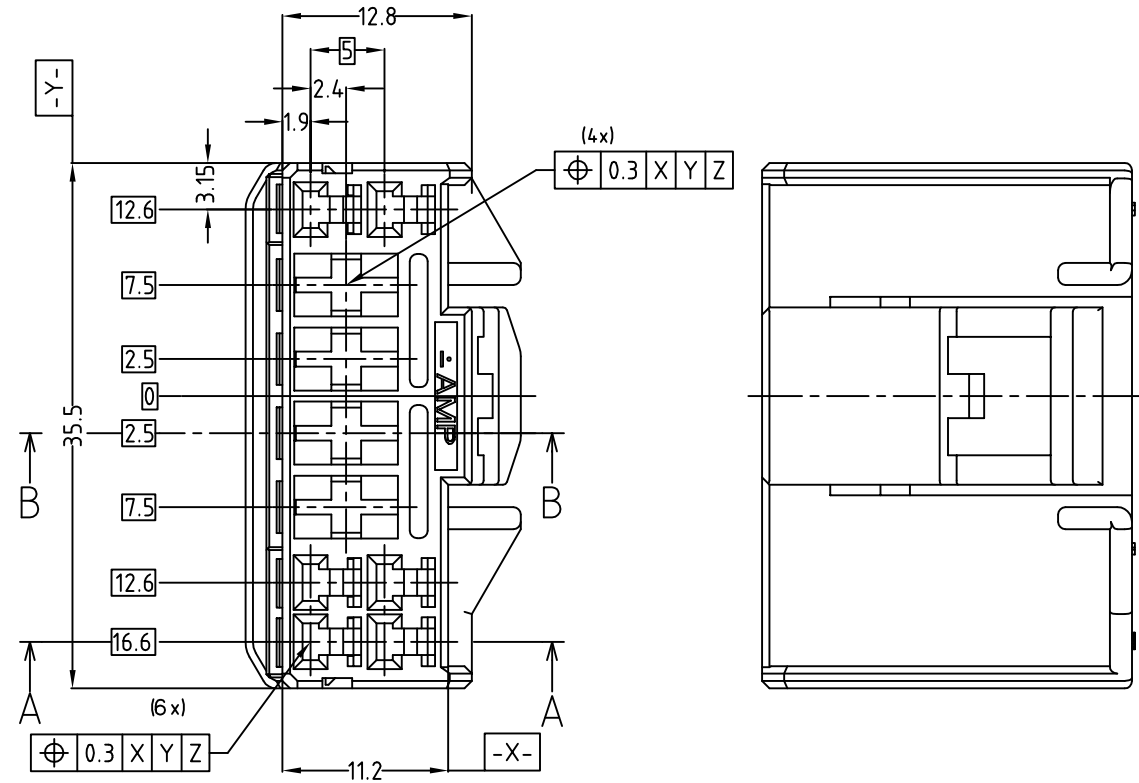

- NOTES.
- APPLIED CONTACT P/N ;  
 090 II- 368083,368084,368085  
 090 III- 1743654, 1743655, 1743656  
 S.P.T.- 927840-2,927831-2,927827-2,927829-2
  - APPLICABLE PRODUCT SPEC NO. ; 108-61046
- 추가-
- 적용단자 P/N. ; 090 II - 368083,368084,368085  
 090 III - 1743654,1743655,1743656  
 S.P.T. - 927840-2, 927831-2, 927827-2, 927829-2
  - 적용제품 규격서 ; 108-61046

ASS'Y P/N	DESCRIPTION
936363-2	090/250 HYB 10P PLUG ASS'Y
936363-1	090/250 HYB 10P PLUG ASS'Y

NO.	COLOR	MATERIAL	DESCRIPTION	P/N	QTY
2	NATURAL	PBT	DBL HSG	936365-1	1
1	BLACK	PBT	PLUG HSG	936364-2	1
	NATURAL	PBT	PLUG HSG	936364-1	1

THIS DRAWING IS A CONTROLLED DOCUMENT FOR TYCO ELECTRONICS CORPORATION IT IS SUBJECT TO CHANGE AND THE CONTROLLING ENGINEERING ORGANIZATION SHOULD BE CONTACTED FOR THE LATEST REVISION.

DIMENSIONS: MM	TOLERANCES UNLESS OTHERWISE SPECIFIED: 0 <XX<10 ± 0.2 10<XX<30 ± 0.25 30<XX ± 0.3 ANGLES ± 3°	DWN JM JEON CHK JW JUNG APVD HG CHD PRODUCT SPEC APPLICATION SPEC WEIGHT	NAME <b>TE Connectivity</b> .090/250 HYBRID 10P PLUG ASSEMBLY
MATERIAL SEE TABLE	FINISH	CUSTOMER DRAWING	SIZE A3 CAGE CODE 00779 DRAWING NO C-936363 RESTRICTED TO -