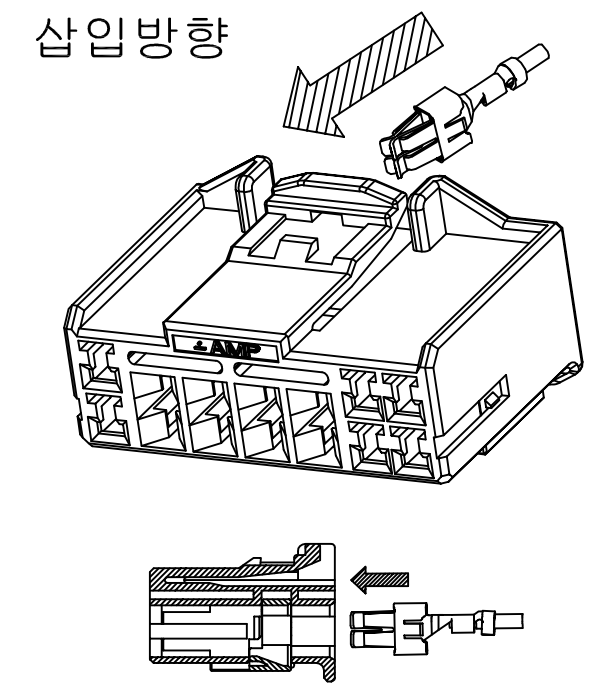

- NOTES.
- APPLIED CONTACT P/N ;  
 090 II- 368083,368084,368085  
 090 III- 1743654, 1743655, 1743656  
 S.P.T.- 927840-2,927831-2,927827-2,927829-2
  - APPLICABLE PRODUCT SPEC NO. ; 108-61046
- 추가-
- 적용단자 P/N. ; 090 II - 368083,368084,368085  
 090 III - 1743654,1743655,1743656  
 S.P.T. - 927840-2, 927831-2, 927827-2, 927829-2
  - 적용제품 규격서 ; 108-61046

THIS DRAWING IS A CONTROLLED DOCUMENT FOR TYCO ELECTRONICS CORPORATION IT IS SUBJECT TO CHANGE AND THE CONTROLLING ENGINEERING ORGANIZATION SHOULD BE CONTACTED FOR THE LATEST REVISION.

DIMENSIONS: MM	TOLERANCES UNLESS OTHERWISE SPECIFIED: 0 <XX<10 ± 0.2 10<XX<30 ± 0.25 30<XX ± 0.3 ANGLES ± 3°	DWN JM JEON CHK JW JUNG APVD HG CHD PRODUCT SPEC APPLICATION SPEC WEIGHT	NAME <b>TE Connectivity</b> .090/250 HYBRID 10P PLUG ASSEMBLY
MATERIAL SEE TABLE	FINISH	CUSTOMER DRAWING	SIZE A3 CAGE CODE 00779 DRAWING NO C-936363 RESTRICTED TO -