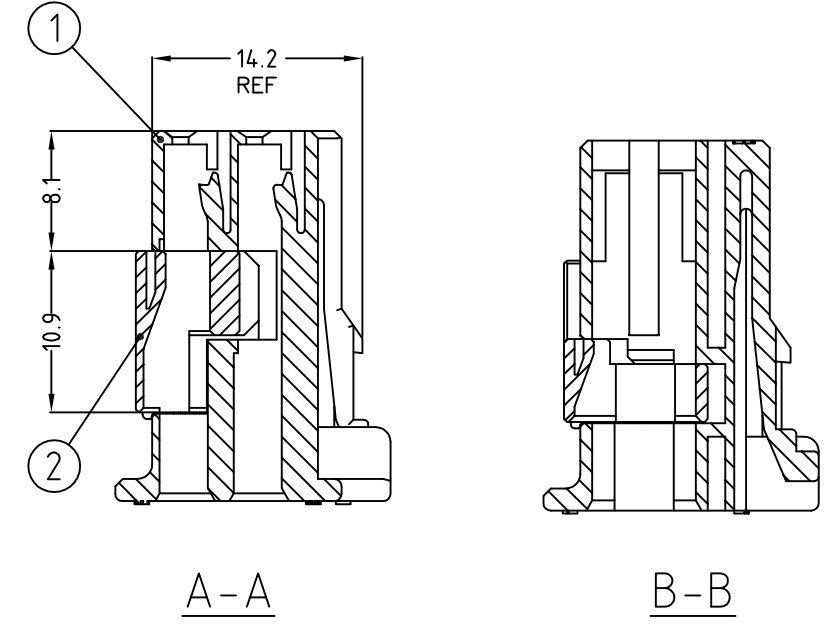

- NOTES.
- APPLIED CONTACT P/N ;  
 090 II- 368083,368084,368085  
 090 III- 1743654, 1743655, 1743656  
 S.P.T.- 927840-2,927831-2,927827-2,927829-2
  - APPLICABLE PRODUCT SPEC NO. ; 108-61046
- 추가-
- 적용단자 P/N. ; 090 II - 368083,368084,368085  
 090 III - 1743654,1743655,1743656  
 S.P.T. - 927840-2, 927831-2, 927827-2, 927829-2
  - 적용제품 규격서 ; 108-61046

THIS DRAWING IS A CONTROLLED DOCUMENT FOR TYCO ELECTRONICS CORPORATION IT IS SUBJECT TO CHANGE AND THE CONTROLLING ENGINEERING ORGANIZATION SHOULD BE CONTACTED FOR THE LATEST REVISION.

DIMENSIONS: MM	TOLERANCES UNLESS OTHERWISE SPECIFIED: 0 <XX<10 ± 0.2 10<XX<30 ± 0.25 30<XX ± 0.3 ANGLES ± 3°	DWN JM JEON CHK JW JUNG APVD HG CHD PRODUCT SPEC APPLICATION SPEC WEIGHT	NAME <b>TE Connectivity</b> .090/250 HYBRID 10P PLUG ASSEMBLY
MATERIAL SEE TABLE	FINISH	CUSTOMER DRAWING	SIZE A3 CAGE CODE 00779 DRAWING NO C-936363 RESTRICTED TO -