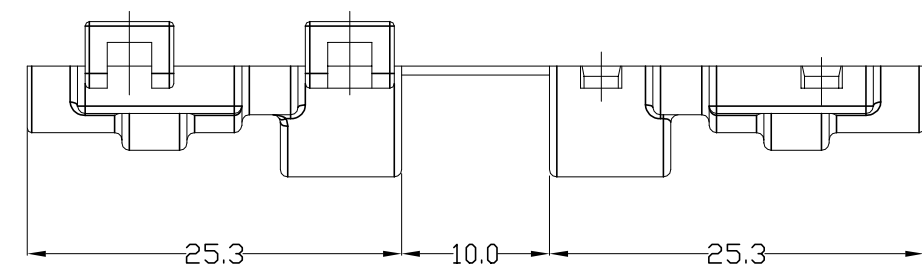

REVISIONS

P	LTR	DESCRIPTION	DATE	DWN	APVD
A		REVISED (ECR-20-014410)	01.DEC.'20	CI	YJ
B		REVISED (ECR-21-103298)	24.MAY.'21	JU	JJ

3-D VIEW (SCALE 1/1)

NOTE ;

1. GENERAL TOLERANCES : ± 0.3 , $\pm 3^\circ$.
2. 0.15 MAX. WARPAGE AND 0.2 MAX. FLASH ARE PERMISSIBLE
3. APPLICABLE CORRUGATE TUBE : $\phi 9.0\text{mm}$.
- ④ 4. APPLICABLE CONN'R PART NO. : 936394
- ⑤ 5. APPLICABLE TEST SPEC : MS210-06-A2 (EXCEPT 4.4)

PA 66 703561-1	936398-2	BLACK
MATERIAL	PART NUMBER	COLOR

THIS DRAWING IS A CONTROLLED DOCUMENT FOR TYCO ELECTRONICS CORPORATION IT IS SUBJECT TO CHANGE AND THE CONTROLLING ENGINEERING ORGANIZATION SHOULD BE CONTACTED FOR THE LATEST REVISION.		DWN SJ CHOI			
DIMENSIONS: MM		CHK JW JUNG			
TOLERANCES UNLESS OTHERWISE SPECIFIED:		APVD HG CHO		NAME	
0 PLC \pm		PRODUCT SPEC		COVER HSG FOR 2.8mm SEALED 6P PLUG CONN'R	
1 PLC \pm		APPLICATION SPEC		SIZE	
2 PLC \pm		WEIGHT		CAGE CODE	
3 PLC \pm		A3 00779		DRAWING NO	
4 PLC \pm		C- 936398		RESTRICTED TO	
ANGLES \pm		SCALE 2/1		SHEET 1 OF 1	
FINISH		REV B			
MATERIAL					
SEE TABLE					