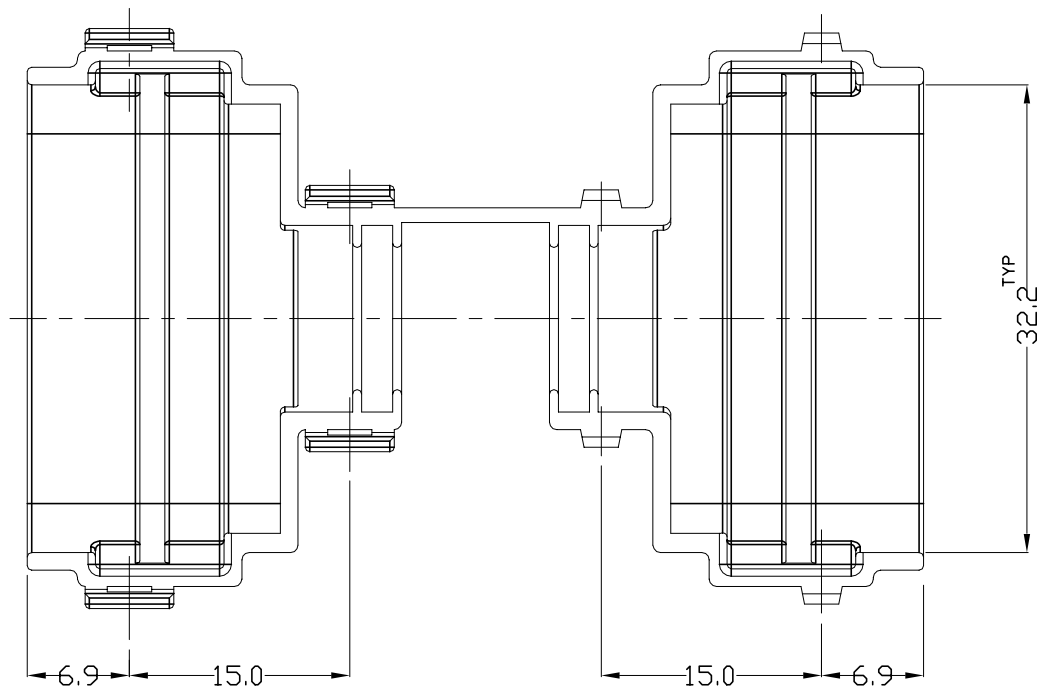

REVISIONS

P	LTR	DESCRIPTION	DATE	DWN	APVD
A		REVISED (ECR-20-014410)	01.DEC.'20	CI	YJ
B		REVISED (ECR-21-103298)	24.MAY.'21	JU	JJ

3-D VIEW (SCALE 1/1)

NOTE ;

1. GENERAL TOLERANCES : ± 0.3 , $\pm 3^\circ$.
2. 0.15 MAX. WARPAGE AND 0.2 MAX. FLASH ARE PERMISSIBLE
3. APPLICABLE CORRUGATE TUBE : $\phi 9.0\text{mm}$.
- ④ 4. APPLICABLE CONN'R PART NO. : 936394
- ⑤ 5. APPLICABLE TEST SPEC : MS210-06-A2 (EXCEPT 4.4)

PA 66 703561-1	936398-2	BLACK
MATERIAL	PART NUMBER	COLOR

THIS DRAWING IS A CONTROLLED DOCUMENT FOR TYCO ELECTRONICS CORPORATION IT IS SUBJECT TO CHANGE AND THE CONTROLLING ENGINEERING ORGANIZATION SHOULD BE CONTACTED FOR THE LATEST REVISION.		DWN SJ CHOI			
DIMENSIONS: MM		CHK JW JUNG			
TOLERANCES UNLESS OTHERWISE SPECIFIED:		APVD HG CHO		NAME	
0 PLC \pm		PRODUCT SPEC		COVER HSG FOR 2.8mm SEALED 6P PLUG CONN'R	
1 PLC \pm		APPLICATION SPEC		SIZE	
2 PLC \pm		WEIGHT		CAGE CODE	
3 PLC \pm		A3 00779		DRAWING NO	
4 PLC \pm		C- 936398		RESTRICTED TO	
ANGLES \pm		SCALE 2/1		SHEET 1 OF 1	
FINISH		REV B			
MATERIAL					
SEE TABLE					