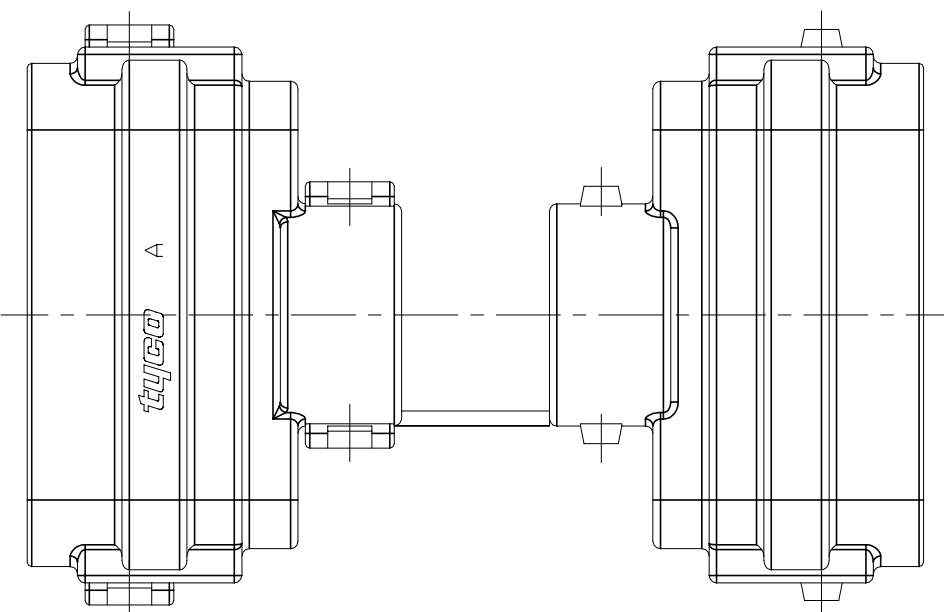

REVISIONS

P	LTR	DESCRIPTION	DATE	DWN	APVD
A		REVISED (ECR-20-014410)	01.DEC.'20	CI	YJ
B		REVISED (ECR-21-103298)	24.MAY.'21	JU	JJ

3-D VIEW (SCALE 1/1)

NOTE ;

1. GENERAL TOLERANCES : ± 0.3 , $\pm 3^\circ$.
2. 0.15 MAX. WARPAGE AND 0.2 MAX. FLASH ARE PERMISSIBLE
3. APPLICABLE CORRUGATE TUBE : $\phi 9.0\text{mm}$.
- ④ 4. APPLICABLE CONN'R PART NO. : 936394
- ⑤ 5. APPLICABLE TEST SPEC : MS210-06-A2 (EXCEPT 4.4)

PA 66 703561-1	936398-2	BLACK
MATERIAL	PART NUMBER	COLOR

THIS DRAWING IS A CONTROLLED DOCUMENT FOR TYCO ELECTRONICS CORPORATION IT IS SUBJECT TO CHANGE AND THE CONTROLLING ENGINEERING ORGANIZATION SHOULD BE CONTACTED FOR THE LATEST REVISION.		DWN SJ CHOI			
DIMENSIONS: MM		CHK JW JUNG			
TOLERANCES UNLESS OTHERWISE SPECIFIED:		APVD HG CHO		NAME	
0 PLC \pm		PRODUCT SPEC		COVER HSG FOR 2.8mm SEALED 6P PLUG CONN'R	
1 PLC \pm		APPLICATION SPEC		SIZE	
2 PLC \pm		WEIGHT		CAGE CODE	
3 PLC \pm		A3 00779		DRAWING NO	
4 PLC \pm		C- 936398		RESTRICTED TO	
ANGLES \pm		SCALE 2/1		SHEET 1 OF 1	
FINISH		REV B			
MATERIAL					
SEE TABLE					