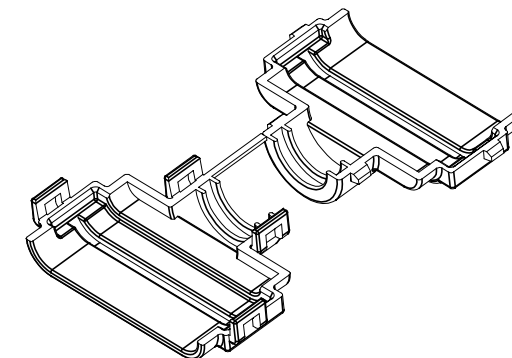

REVISIONS

P	LTR	DESCRIPTION	DATE	DWN	APVD
A		REVISED (ECR-20-014410)	01.DEC.'20	CI	YJ
B		REVISED (ECR-21-103298)	24.MAY.'21	JU	JJ

3-D VIEW (SCALE 1/1)

NOTE ;

1. GENERAL TOLERANCES : ± 0.3 , $\pm 3^\circ$.
2. 0.15 MAX. WARPAGE AND 0.2 MAX. FLASH ARE PERMISSIBLE
3. APPLICABLE CORRUGATE TUBE : $\phi 9.0\text{mm}$.
- ④ 4. APPLICABLE CONN'R PART NO. : 936394
- ⑤ 5. APPLICABLE TEST SPEC : MS210-06-A2 (EXCEPT 4.4)

PA 66 703561-1	936398-2	BLACK
MATERIAL	PART NUMBER	COLOR

THIS DRAWING IS A CONTROLLED DOCUMENT FOR TYCO ELECTRONICS CORPORATION IT IS SUBJECT TO CHANGE AND THE CONTROLLING ENGINEERING ORGANIZATION SHOULD BE CONTACTED FOR THE LATEST REVISION.		DWN SJ CHOI			
DIMENSIONS: MM		CHK JW JUNG			
TOLERANCES UNLESS OTHERWISE SPECIFIED:		APVD HG CHO		NAME	
0 PLC \pm		PRODUCT SPEC		COVER HSG FOR 2.8mm SEALED 6P PLUG CONN'R	
1 PLC \pm		APPLICATION SPEC		SIZE	
2 PLC \pm		WEIGHT		CAGE CODE	
3 PLC \pm		A3 00779		DRAWING NO	
4 PLC \pm		C- 936398		RESTRICTED TO	
ANGLES \pm		SCALE 2/1		SHEET 1 OF 1	
FINISH		REV B			
MATERIAL					
SEE TABLE					