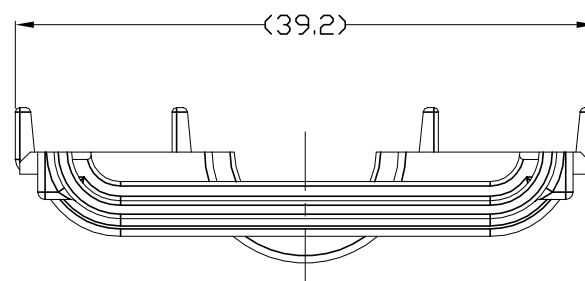

REVISIONS

P	LTR	DESCRIPTION	DATE	DWN	APVD
A		REVISED (ECR-20-014410)	01.DEC.'20	CI	YJ
B		REVISED (ECR-21-103298)	24.MAY.'21	JU	JJ

3-D VIEW (SCALE 1/1)

NOTE ;

1. GENERAL TOLERANCES : ± 0.3 , $\pm 3^\circ$.
2. 0.15 MAX. WARPAGE AND 0.2 MAX. FLASH ARE PERMISSIBLE
3. APPLICABLE CORRUGATE TUBE : $\phi 9.0\text{mm}$.
- ④ 4. APPLICABLE CONN'R PART NO. : 936394
- ⑤ 5. APPLICABLE TEST SPEC : MS210-06-A2 (EXCEPT 4.4)

PA 66 703561-1	936398-2	BLACK
MATERIAL	PART NUMBER	COLOR

THIS DRAWING IS A CONTROLLED DOCUMENT FOR TYCO ELECTRONICS CORPORATION IT IS SUBJECT TO CHANGE AND THE CONTROLLING ENGINEERING ORGANIZATION SHOULD BE CONTACTED FOR THE LATEST REVISION.		DWN SJ CHOI			
DIMENSIONS: MM		CHK JW JUNG			
TOLERANCES UNLESS OTHERWISE SPECIFIED:		APVD HG CHO		NAME	
0 PLC \pm		PRODUCT SPEC		COVER HSG FOR 2.8mm SEALED 6P PLUG CONN'R	
1 PLC \pm		APPLICATION SPEC		SIZE	
2 PLC \pm		WEIGHT		CAGE CODE	
3 PLC \pm		A3 00779		DRAWING NO	
4 PLC \pm		C- 936398		RESTRICTED TO	
ANGLES \pm		SCALE 2/1		SHEET 1 OF 1	
FINISH		REV B			
MATERIAL					
SEE TABLE					