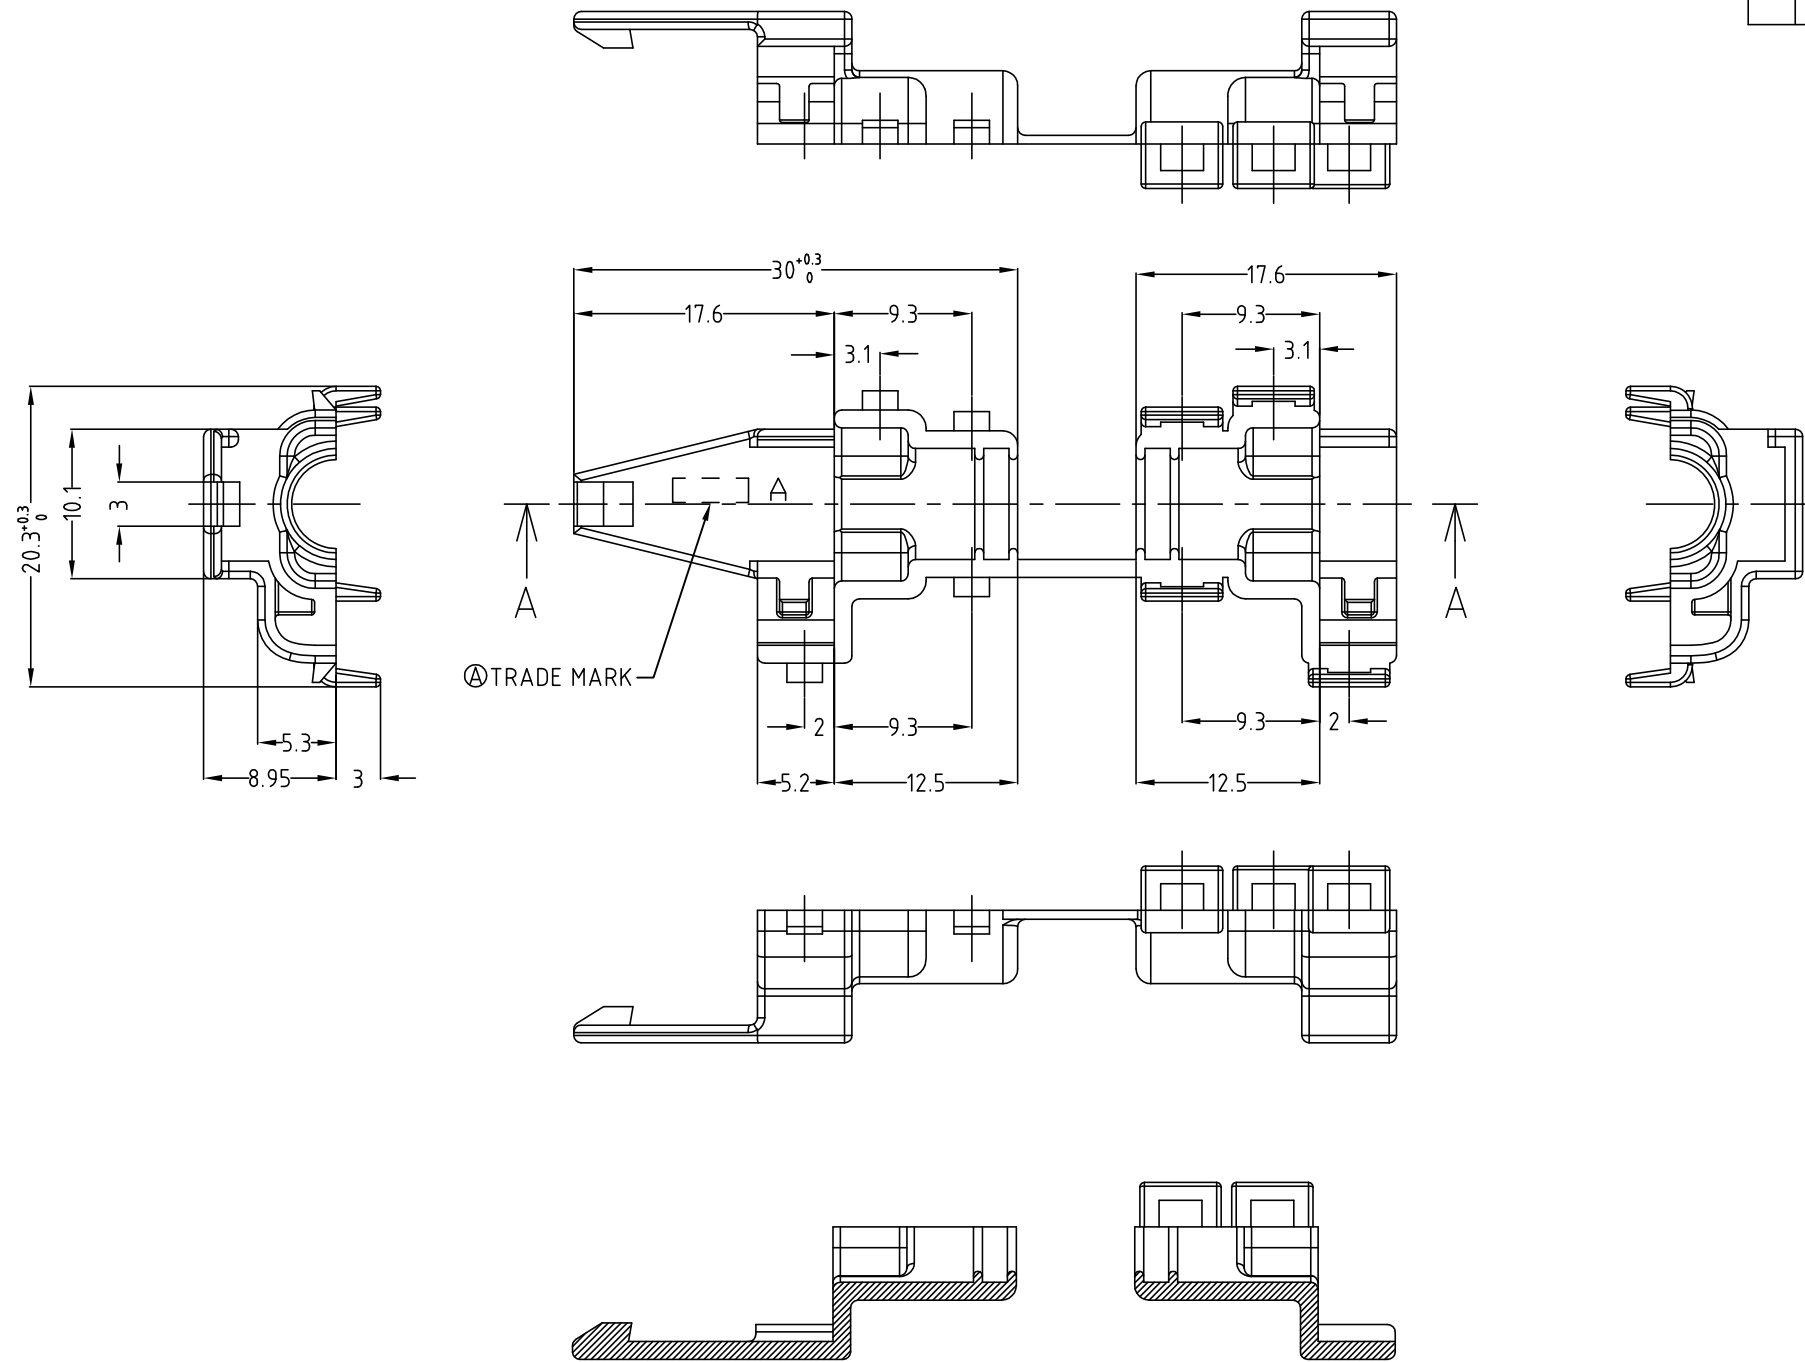

4

3

2

1

THIS DRAWING IS UNPUBLISHED.

RELEASED FOR PUBLICATION

,1997 .

© COPYRIGHT 1997

BY AMP INCORPORATED. ALL RIGHTS RESERVED.

LOC	DIST	REVISIONS					
		P	LTR	DESCRIPTION	DATE	DWN	APVD
DS	-		A	REVISED (ECR-10-024376)	08/DEC/'10	SJ	HG

D

C

B

A

D

C

B

A

1. NOTE.
1. APPLICABLE CORRUGATOR DIAMETER : $\phi 5.0$
  2. APPLICABLE PLUG HSG P/N : 967642

0-936459-2	PA 66	BLACK
PART NUMBER	MATERIAL	COLOR

A-A

THIS DRAWING IS CONTROLLED DOCUMENT FOR AMP INCORPORATED. IT IS SUBJECT TO CHANGE AND THE CONTROLLING ENGINEERING ORGANIZATION SHOULD BE CONTACTED FOR THE LATEST REVISION.		DWN SJ CHOI	Tyco Electronics Kyungsan, Korea		
DIMENSIONS: MM		CHK JW JUNG			
TOLERANCES UNLESS OTHERWISE SPECIFIED:		APVD HG CHO	NAME		
0 <XX<10 ± 0.2		PRODUCT SPEC	CONN'R COVER HSG FOR MQS SOCKET HOUSING		
10<XX<30 ± 0.25		APPLICATION SPEC	SWS, 3Pos, ASS'Y		
30<XX ± 0.3		WEIGHT	SIZE	CAGE CODE	DRAWING NO
ANGLES ± 3°			A3	00779	936459
MATERIAL			SCALE 2 : 1 SHEET 1 OF 1 REV A		
SEE TABLE					
FINISH					
SEE TABLE