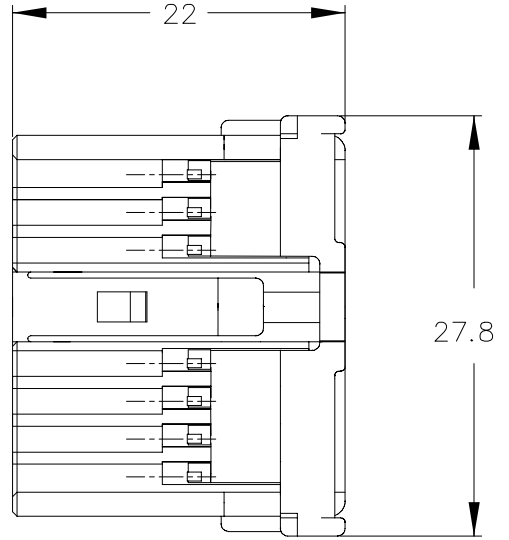

REVISIONS					
P	LTR	DESCRIPTION	DATE	DWN	APVD
B1		REVISED ECR-20-006447	17JUL2020	VI	SPB

D
C
B
A

SECTION A-A

< KEY CODE >

TOLERANCES UNLESS OTHERWISE SPECIFIED:
 0 <XX<10 ± 0.2
 10<XX<30 ± 0.25
 30<XX ± 0.3
 ANGLES ± 3°

- NOTES:
 1. PLATE MUST BE COMPLETELY PRE-ASSEMBLED
 △ KEY CODE : REFER TO THE TABLE
 3. APPLICABLE CONTACT P/N: 316836-1, 316838-1
 4. THE MATING HSG P/N ; 936497
- 주 기
 1. PLATE는 그림과 같이 1차 locking 상태로 공급되어짐.
 △ KEY CODE : TABLE 참조
 3. 적용 TML P/N: 316836-1, 316838-1
 4. 상대하우징 P/N ; 936497

OBSOLETE

ITEM NO	PARTS NO	MATERIAL	NAME	FINISH/COLOR	KEY CODE	Q'TY of ASS'Y								
						936471-8	936471-7	936471-6	936471-5	936471-4	936471-3	936471-2	936471-1	
③	936491-2		16Pos.DBL LOCK PLATE(A)	BLACK	-	1	1	1	1	1	1	1	1	1
②	936492-2		16Pos.DBL LOCK PLATE(B)	BLACK	-	1	1	1	1	1	1	1	1	1
①	936472-8			BLUE	1	1	-	-	-	-	-	-	-	-
	936472-7			GREEN	1	-	1	-	-	-	-	-	-	-
	936472-6			RED	1	-	-	1	-	-	-	-	-	-
	936472-5			YELLOW	1	-	-	-	1	-	-	-	-	-
	936472-4			BROWN	2 △	-	-	-	-	1	-	-	-	-
	936472-3			GRAY	3 △	-	-	-	-	-	1	-	-	-
	936472-2			BLACK	1	-	-	-	-	-	-	1	-	-
936472-1	PBT	16Pos.PLUG HSG	NATURAL	1	-	-	-	-	-	-	-	-	1	

THIS DRAWING IS A CONTROLLED DOCUMENT.

DIMENSIONS: mm	TOLERANCES UNLESS OTHERWISE SPECIFIED: 0 PLC ± - 1 PLC ± - 2 PLC ± - 3 PLC ± - 4 PLC ± - ANGLES ± -	DWN IS WOO CHK BM JANG APVD JK SONG PRODUCT SPEC APPLICATION SPEC WEIGHT 0	TE Connectivity NAME 16Pos. PLUG HOUSING ASS'Y 040 III MLC CONN. SIZE CAGE CODE DRAWING NO A3 00779 C=936471 RESTRICTED TO
MATERIAL SEE NOTE	FINISH -	CUSTOMER DRAWING	SCALE 1:1 SHEET 1 of 1 REV B1