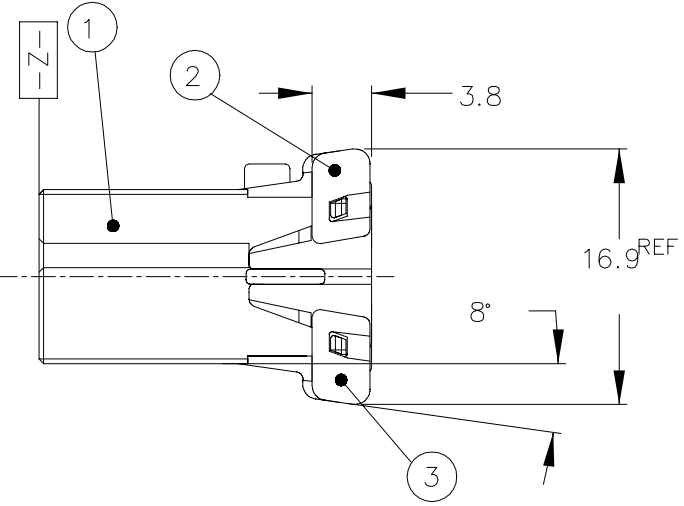

REVISIONS					
P	LTR	DESCRIPTION	DATE	DWN	APVD
B1		REVISED ECR-20-006447	17JUL2020	VI	SPB

D
C
B
A

SECTION A-A

< KEY CODE >

TOLERANCES UNLESS OTHERWISE SPECIFIED:
 0 <XX<10 ± 0.2
 10<XX<30 ± 0.25
 30<XX ± 0.3
 ANGLES ± 3°

- NOTES:
 1. PLATE MUST BE COMPLETELY PRE-ASSEMBLED
 △ KEY CODE : REFER TO THE TABLE
 3. APPLICABLE CONTACT P/N: 316836-1, 316838-1
 4. THE MATING HSG P/N ; 936497
- 주 기
 1. PLATE는 그림과 같이 1차 locking 상태로 공급되어짐.
 △ KEY CODE : TABLE 참조
 3. 적용 TML P/N: 316836-1, 316838-1
 4. 상대하우징 P/N ; 936497

OBSOLETE

ITEM NO	PARTS NO	MATERIAL	NAME	FINISH/COLOR	KEY CODE	Q'TY of ASS'Y								
						936471-8	936471-7	936471-6	936471-5	936471-4	936471-3	936471-2	936471-1	
③	936491-2		16Pos.DBL LOCK PLATE(A)	BLACK	-	1	1	1	1	1	1	1	1	1
②	936492-2		16Pos.DBL LOCK PLATE(B)	BLACK	-	1	1	1	1	1	1	1	1	1
①	936472-8			BLUE	1	1	-	-	-	-	-	-	-	-
	936472-7			GREEN	1	-	1	-	-	-	-	-	-	-
	936472-6			RED	1	-	-	1	-	-	-	-	-	-
	936472-5			YELLOW	1	-	-	-	1	-	-	-	-	-
	936472-4			BROWN	2 △	-	-	-	-	1	-	-	-	-
	936472-3			GRAY	3 △	-	-	-	-	-	1	-	-	-
	936472-2			BLACK	1	-	-	-	-	-	-	1	-	-
936472-1	PBT	16Pos.PLUG HSG	NATURAL	1	-	-	-	-	-	-	-	-	1	

THIS DRAWING IS A CONTROLLED DOCUMENT.

DIMENSIONS: mm	TOLERANCES UNLESS OTHERWISE SPECIFIED: 0 PLC ± - 1 PLC ± - 2 PLC ± - 3 PLC ± - 4 PLC ± - ANGLES ± -	DWN IS WOO CHK BM JANG APVD JK SONG PRODUCT SPEC APPLICATION SPEC WEIGHT 0	TE Connectivity NAME 16Pos. PLUG HOUSING ASS'Y 040 III MLC CONN. SIZE CAGE CODE DRAWING NO A3 00779 C=936471 RESTRICTED TO
MATERIAL SEE NOTE	FINISH -	CUSTOMER DRAWING	SCALE 1:1 SHEET 1 of 1 REV B1