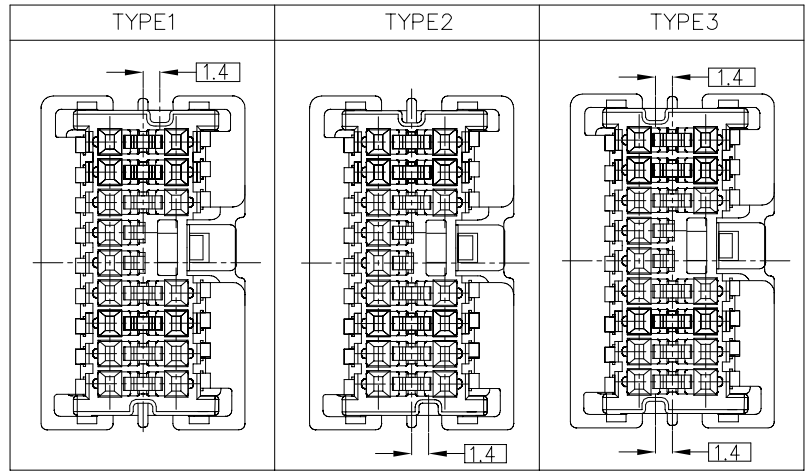

REVISIONS					
P	LTR	DESCRIPTION	DATE	DWN	APVD
B1		REVISED ECR-20-006447	17JUL2020	VI	SPB

D
C
B
A

SECTION A-A

< KEY CODE >

TOLERANCES UNLESS OTHERWISE SPECIFIED:
 0 <XX<10 ± 0.2
 10<XX<30 ± 0.25
 30<XX ± 0.3
 ANGLES ± 3°

- NOTES:
 1. PLATE MUST BE COMPLETELY PRE-ASSEMBLED
 △ KEY CODE : REFER TO THE TABLE
 3. APPLICABLE CONTACT P/N: 316836-1, 316838-1
 4. THE MATING HSG P/N ; 936497
- 주 기
 1. PLATE는 그림과 같이 1차 locking 상태로 공급되어짐.
 △ KEY CODE : TABLE 참조
 3. 적용 TML P/N: 316836-1, 316838-1
 4. 상대하우징 P/N ; 936497

THIS DRAWING IS A CONTROLLED DOCUMENT.

DIMENSIONS: mm	TOLERANCES UNLESS OTHERWISE SPECIFIED: 0 PLC ± - 1 PLC ± - 2 PLC ± - 3 PLC ± - 4 PLC ± - ANGLES ± -	DWN IS WOO CHK BM JANG APVD JK SONG PRODUCT SPEC APPLICATION SPEC WEIGHT 0	TE Connectivity NAME 16Pos. PLUG HOUSING ASS'Y 040 III MLC CONN. SIZE CAGE CODE DRAWING NO A3 00779 C=936471 RESTRICTED TO
MATERIAL SEE NOTE	FINISH -	CUSTOMER DRAWING	SCALE 1:1 SHEET 1 of 1 REV B1