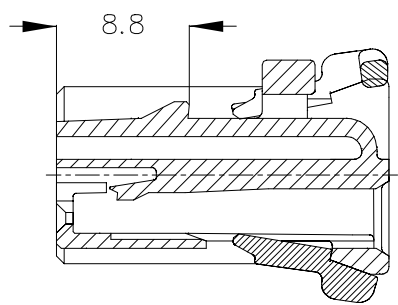

REVISIONS					
P	LTR	DESCRIPTION	DATE	DWN	APVD
B1		REVISED ECR-20-006447	17JUL2020	VI	SPB

D
C
B
A

SECTION A-A

< KEY CODE >

TOLERANCES UNLESS OTHERWISE SPECIFIED:
 0 <XX<10 ± 0.2
 10<XX<30 ± 0.25
 30<XX ± 0.3
 ANGLES ± 3°

- NOTES:
 1. PLATE MUST BE COMPLETELY PRE-ASSEMBLED
 △ KEY CODE : REFER TO THE TABLE
 3. APPLICABLE CONTACT P/N: 316836-1, 316838-1
 4. THE MATING HSG P/N ; 936497
- 주 기
 1. PLATE는 그림과 같이 1차 locking 상태로 공급되어짐.
 △ KEY CODE : TABLE 참조
 3. 적용 TML P/N: 316836-1, 316838-1
 4. 상대하우징 P/N ; 936497

OBSOLETE

ITEM NO	PARTS NO	MATERIAL	NAME	FINISH/COLOR	KEY CODE	Q'TY of ASS'Y								
						936471-8	936471-7	936471-6	936471-5	936471-4	936471-3	936471-2	936471-1	
③	936491-2		16Pos.DBL LOCK PLATE(A)	BLACK	-	1	1	1	1	1	1	1	1	1
②	936492-2		16Pos.DBL LOCK PLATE(B)	BLACK	-	1	1	1	1	1	1	1	1	1
①	936472-8			BLUE	1	1	-	-	-	-	-	-	-	-
	936472-7			GREEN	1	-	1	-	-	-	-	-	-	-
	936472-6			RED	1	-	-	1	-	-	-	-	-	-
	936472-5			YELLOW	1	-	-	-	1	-	-	-	-	-
	936472-4			BROWN	2 △	-	-	-	-	1	-	-	-	-
	936472-3			GRAY	3 △	-	-	-	-	-	1	-	-	-
	936472-2			BLACK	1	-	-	-	-	-	-	1	-	-
936472-1	PBT	16Pos.PLUG HSG	NATURAL	1	-	-	-	-	-	-	-	-	1	

THIS DRAWING IS A CONTROLLED DOCUMENT.

DIMENSIONS: mm	TOLERANCES UNLESS OTHERWISE SPECIFIED: 0 PLC ± - 1 PLC ± - 2 PLC ± - 3 PLC ± - 4 PLC ± - ANGLES ± -	DWN IS WOO CHK BM JANG APVD JK SONG PRODUCT SPEC APPLICATION SPEC WEIGHT 0	TE Connectivity NAME 16Pos. PLUG HOUSING ASS'Y 040 III MLC CONN. SIZE CAGE CODE DRAWING NO A3 00779 C=936471 RESTRICTED TO
MATERIAL SEE NOTE	FINISH -	CUSTOMER DRAWING	SCALE 1:1 SHEET 1 of 1 REV B1