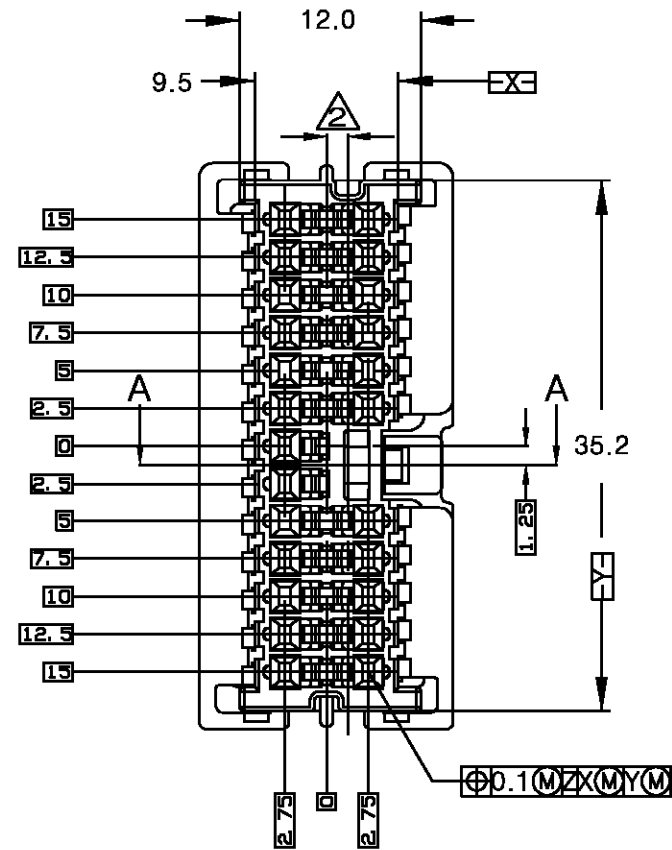

LOC	DIST	REVISIONS					
		P	LTR	DESCRIPTION	DATE	DWN	APVD
DS			0	RELEASED(FC00-0039-03)	27/MAR/'03	HS	CS
			A	REVISED(FC00-0101-03)	19/JUL/'03	HS	CS
			B	REVISED(ECR-05-009378)	22/AUG/'05	IS	JK

NOTES:

- 1. PLATE MUST BE COMPLETELY PRE-ASSEMBLED
  - △ KEY CODE : REFER TO THE TABLE
  - 3. APPLICABLE CONTACT P/N: 316836-1, 316838-1
  - 4. THE MATING P/N ; 936503
- 주 기
- 1. PLATE는 그림과 같이 1차 locking 상태로 공급되어짐.
  - △ KEY CODE : TABLE 참조
  - 3. 적용 TML P/N: 316836-1, 316838-1
  - 4. 상대 하우징 P/N ; 936503

SECTION A-A  
<KEY CODE>

ITEM NO	PARTS NO	MATERIAL	NAME	FINISH/COLOR	KEY CODE TYPE	ASS'Y P/N								
						936475-8	936475-7	936475-6	936475-5	936475-4	936475-3	936475-2	936475-1	
③	936495-2		24Pos.DBL LOCK PLATE(A)	BLACK	-	1	1	1	1	1	1	1	1	1
②	936496-2		24Pos.DBL LOCK PLATE(B)	BLACK	-	1	1	1	1	1	1	1	1	1
①	936476-8			BLUE	1	1	-	-	-	-	-	-	-	-
	936476-7			GREEN	1	-	1	-	-	-	-	-	-	-
	936476-6			RED	1	-	-	1	-	-	-	-	-	-
	936476-5			YELLOW	1	-	-	-	1	-	-	-	-	-
	936476-4			BROWN	2 △	-	-	-	-	1	-	-	-	-
	936476-3			GRAY	3 △	-	-	-	-	-	1	-	-	-
	936476-2			BLACK	1	-	-	-	-	-	-	-	1	-
	936476-1	PBT	24Pos.PLUG HSG	NATURAL	1	-	-	-	-	-	-	-	-	1

0 <XX<10	± 0.2
10 <XX<30	± 0.25
30 <XX	± 0.3
ANGLES	± 3°

3rd ANGLE PROJECTION

MATERIAL: SEE NOTE

FINISH:

DWN : IS WOO  
CHK : BM JANG  
APVD : JK SONG

PRODUCT SPEC  
APPLICATION SPEC  
WEIGHT

**tyco** AMP KOREA. kyungsan, korea  
**Electronics**

NAME: 24Pos.PLUG HOUSING ASS'Y 040III MLC CONN.

SIZE: A3 CAGE CODE: 00779 DRAWING NO: 936475 RESTRICTED TO: C

SCALE: 2/1 SHEET: 1 OF 1 REV: B