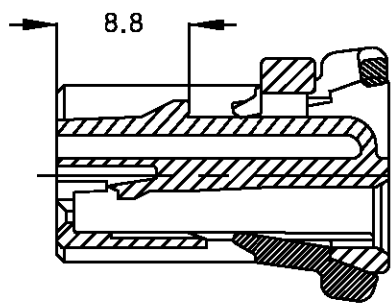

LOC	DIST	REVISIONS					
		P	LTR	DESCRIPTION	DATE	DWN	APVD
DS			0	RELEASED(FC00-0039-03)	27/MAR/'03	HS	CS
			A	REVISED(FC00-0101-03)	19/JUL/'03	HS	CS
			B	REVISED(ECR-05-009378)	22/AUG/'05	IS	JK

NOTES:

- 1. PLATE MUST BE COMPLETELY PRE-ASSEMBLED
  - △ KEY CODE : REFER TO THE TABLE
  - 3. APPLICABLE CONTACT P/N: 316836-1, 316838-1
  - 4. THE MATING P/N ; 936503
- 주 기
- 1. PLATE는 그림과 같이 1차 locking 상태로 공급되어짐.
  - △ KEY CODE : TABLE 참조
  - 3. 적용 TML P/N: 316836-1, 316838-1
  - 4. 상대 하우징 P/N ; 936503

SECTION A-A  
<KEY CODE>

ITEM NO	PARTS NO	MATERIAL	NAME	FINISH/COLOR	KEY CODE TYPE	ASS'Y P/N								
						936475-8	936475-7	936475-6	936475-5	936475-4	936475-3	936475-2	936475-1	
③	936495-2		24Pos.DBL LOCK PLATE(A)	BLACK	-	1	1	1	1	1	1	1	1	1
②	936496-2		24Pos.DBL LOCK PLATE(B)	BLACK	-	1	1	1	1	1	1	1	1	1
①	936476-8			BLUE	1	1	-	-	-	-	-	-	-	-
	936476-7			GREEN	1	-	1	-	-	-	-	-	-	-
	936476-6			RED	1	-	-	1	-	-	-	-	-	-
	936476-5			YELLOW	1	-	-	-	1	-	-	-	-	-
	936476-4			BROWN	2 △	-	-	-	-	1	-	-	-	-
	936476-3			GRAY	3 △	-	-	-	-	-	1	-	-	-
	936476-2			BLACK	1	-	-	-	-	-	-	-	1	-
	936476-1	PBT	24Pos.PLUG HSG	NATURAL	1	-	-	-	-	-	-	-	-	1

0 <XX<10	± 0.2
10 <XX<30	± 0.25
30 <XX	± 0.3
ANGLES	± 3°

3rd ANGLE PROJECTION

MATERIAL: SEE NOTE

FINISH:

DWN : IS WOO  
CHK : BM JANG  
APVD : JK SONG

PRODUCT SPEC  
APPLICATION SPEC  
WEIGHT

**tyco** AMP KOREA. kyungsan, korea  
**Electronics**