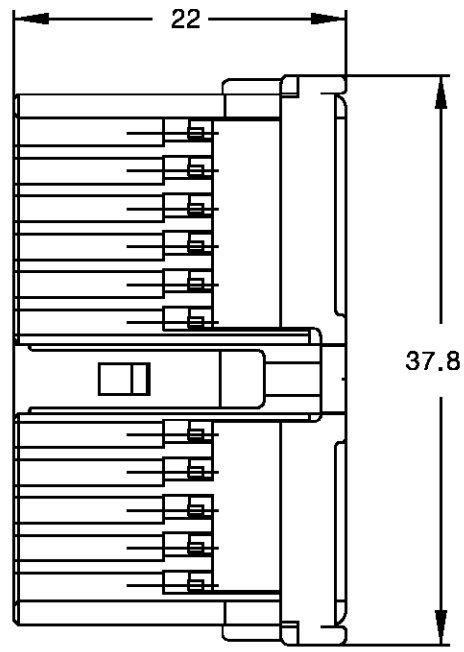

LOC	DIST	REVISIONS					
		P	LTR	DESCRIPTION	DATE	DWN	APVD
DS			0	RELEASED(FC00-0039-03)	27/MAR/'03	HS	CS
			A	REVISED(FC00-0101-03)	19/JUL/'03	HS	CS
			B	REVISED(ECR-05-009378)	22/AUG/'05	IS	JK

NOTES:

- 1. PLATE MUST BE COMPLETELY PRE-ASSEMBLED
  - △ KEY CODE : REFER TO THE TABLE
  - 3. APPLICABLE CONTACT P/N: 316836-1, 316838-1
  - 4. THE MATING P/N ; 936503
- 주 기
- 1. PLATE는 그림과 같이 1차 locking 상태로 공급되어짐.
  - △ KEY CODE : TABLE 참조
  - 3. 적용 TML P/N: 316836-1, 316838-1
  - 4. 상대 하우징 P/N ; 936503

SECTION A-A  
<KEY CODE>

ITEM NO	PARTS NO	MATERIAL	NAME	FINISH/COLOR	KEY CODE TYPE	ASS'Y P/N								
						936475-8	936475-7	936475-6	936475-5	936475-4	936475-3	936475-2	936475-1	
③	936495-2		24Pos.DBL LOCK PLATE(A)	BLACK	-	1	1	1	1	1	1	1	1	1
②	936496-2		24Pos.DBL LOCK PLATE(B)	BLACK	-	1	1	1	1	1	1	1	1	1
①	936476-8			BLUE	1	1	-	-	-	-	-	-	-	-
	936476-7			GREEN	1	-	1	-	-	-	-	-	-	-
	936476-6			RED	1	-	-	1	-	-	-	-	-	-
	936476-5			YELLOW	1	-	-	-	1	-	-	-	-	-
	936476-4			BROWN	2 △	-	-	-	-	1	-	-	-	-
	936476-3			GRAY	3 △	-	-	-	-	-	1	-	-	-
	936476-2			BLACK	1	-	-	-	-	-	-	-	1	-
	936476-1	PBT	24Pos.PLUG HSG	NATURAL	1	-	-	-	-	-	-	-	-	1

THIS DRAWING IS A CONTROLLED DOCUMENT FOR TYCO ELECTRONICS CORPORATION IT IS SUBJECT TO CHANGE AND THE CONTROLLING ENGINEERING ORGANIZATION SHOULD BE CONTACTED FOR THE LATEST REVISION.

DIMENSIONS: MM

TOLERANCES UNLESS OTHERWISE SPECIFIED:

0 <XX<10	± 0.2
10 <XX<30	± 0.25
30 <XX	± 0.3
ANGLES	± 3°

3rd ANGLE PROJECTION

MATERIAL: SEE NOTE

FINISH:

DWN : IS WOO  
CHK : BM JANG  
APVD : JK SONG

PRODUCT SPEC  
APPLICATION SPEC  
WEIGHT

**tyco** AMP KOREA. kyungsan, korea  
**Electronics**