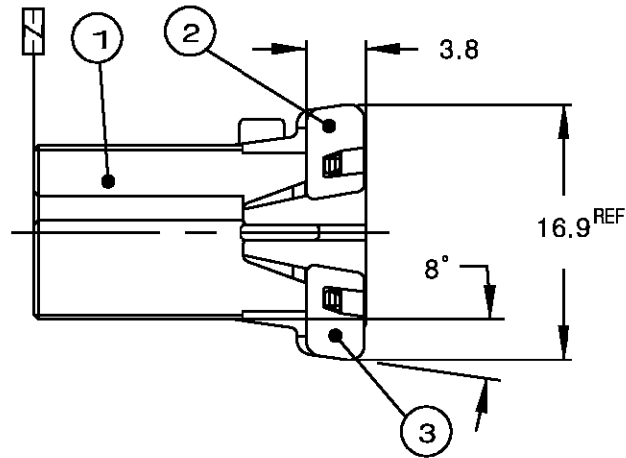

LOC	DIST	REVISIONS					
		P	LTR	DESCRIPTION	DATE	DWN	APVD
DS			0	RELEASED(FC00-0039-03)	27/MAR/'03	HS	CS
			A	REVISED(FC00-0101-03)	19/JUL/'03	HS	CS
			B	REVISED(ECR-05-009378)	22/AUG/'05	IS	JK

NOTES:

- 1. PLATE MUST BE COMPLETELY PRE-ASSEMBLED
  - △ KEY CODE : REFER TO THE TABLE
  - 3. APPLICABLE CONTACT P/N: 316836-1, 316838-1
  - 4. THE MATING P/N ; 936503
- 주 기
- 1. PLATE는 그림과 같이 1차 locking 상태로 공급되어짐.
  - △ KEY CODE : TABLE 참조
  - 3. 적용 TML P/N: 316836-1, 316838-1
  - 4. 상대 하우징 P/N ; 936503

SECTION A-A  
<KEY CODE>

ITEM NO	PARTS NO	MATERIAL	NAME	FINISH/COLOR	KEY CODE TYPE	ASS'Y P/N								
						936475-8	936475-7	936475-6	936475-5	936475-4	936475-3	936475-2	936475-1	
③	936495-2		24Pos.DBL LOCK PLATE(A)	BLACK	-	1	1	1	1	1	1	1	1	1
②	936496-2		24Pos.DBL LOCK PLATE(B)	BLACK	-	1	1	1	1	1	1	1	1	1
①	936476-8			BLUE	1	1	-	-	-	-	-	-	-	-
	936476-7			GREEN	1	-	1	-	-	-	-	-	-	-
	936476-6			RED	1	-	-	1	-	-	-	-	-	-
	936476-5			YELLOW	1	-	-	-	1	-	-	-	-	-
	936476-4			BROWN	2 △	-	-	-	-	1	-	-	-	-
	936476-3			GRAY	3 △	-	-	-	-	-	1	-	-	-
	936476-2			BLACK	1	-	-	-	-	-	-	-	1	-
	936476-1	PBT	24Pos.PLUG HSG	NATURAL	1	-	-	-	-	-	-	-	-	1

0 <XX<10	± 0.2
10 <XX<30	± 0.25
30 <XX	± 0.3
ANGLES	± 3°

3rd ANGLE PROJECTION

MATERIAL: SEE NOTE

FINISH:

DWN : IS WOO  
CHK : BM JANG  
APVD : JK SONG

PRODUCT SPEC  
APPLICATION SPEC  
WEIGHT

**tyco** AMP KOREA. kyungsan, korea  
**Electronics**