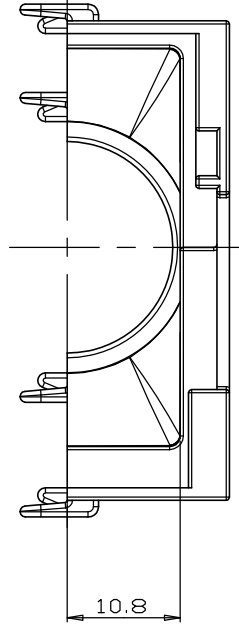

(SCALE 1:1)

TRADE MARK

- NOTES:
1. ALL RADII ARE 0.2 EXCEPT AS INDICATED
  2. APPLIED CONNECTOR ASS'Y P/N : X-936429-X
  3. APPLIED CORRUGATE TUBE : #19.0

BLACK	PBT(TRIBIT 1503B) P/N : 2-704773-5	COVER HSG FOR 42P CAP	0-936614-2
COLOR	MATERIAL	DESCRIPTION	PART NO.

DIMENSIONS:		TOLERANCES UNLESS OTHERWISE SPECIFIED:		DWN : SJ CHOI		Tyco Electronics Tyco Electronics kyungsan, korea	
mm		0 <XX<10	± 0.2	CHK : JW JUNG		NAME	
		10<XX<30	± 0.25	APVD : HG CHO		PRODUCT SPEC	COVER HOUSING FOR MTII/.090/JPT HYBRID 42P CAP ASSEMBLY CONNECTOR
		30<XX	± 0.3	APPLICATION SPEC		SIZE	A200779
		ANGLES	± 3°	WEIGHT		CAGE CODE	936614
3rd ANGLE PROJECTION						DRAWING NO	936614
MATERIAL	SEE NOTES	FINISH				RESTRICTED TO	
						SCALE	2/1
						SHEET	1 OF 1
						REV	A