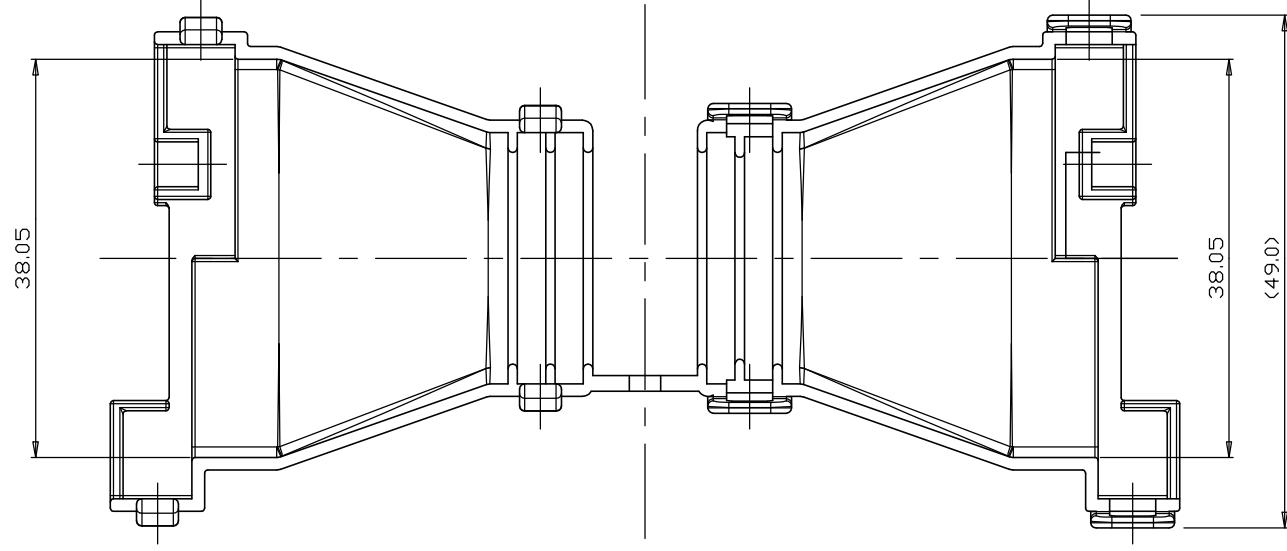

(SCALE 1:1)

TRADE MARK

- NOTES:
1. ALL RADII ARE 0.2 EXCEPT AS INDICATED
  2. APPLIED CONNECTOR ASS'Y P/N : X-936429-X
  3. APPLIED CORRUGATE TUBE : #19.0

BLACK	PBT(TRIBIT 1503B) P/N : 2-704773-5	COVER HSG FOR 42P CAP	0-936614-2
COLOR	MATERIAL	DESCRIPTION	PART NO.

DIMENSIONS:		TOLERANCES UNLESS OTHERWISE SPECIFIED:		DWN : SJ CHOI		Tyco Electronics Tyco Electronics kyungsan, korea	
mm		0 <XX<10	± 0.2	CHK : JW JUNG		NAME	
		10<XX<30	± 0.25	APVD : HG CHO		PRODUCT SPEC	COVER HOUSING FOR MTII/.090/JPT HYBRID 42P CAP ASSEMBLY CONNECTOR
		30<XX	± 0.3	APPLICATION SPEC		SIZE	A200779
		ANGLES	± 3°	WEIGHT		CAGE CODE	936614
3rd ANGLE PROJECTION						DRAWING NO	936614
MATERIAL	SEE NOTES	FINISH				RESTRICTED TO	
						SCALE	2/1
						SHEET	1 OF 1
						REV	A