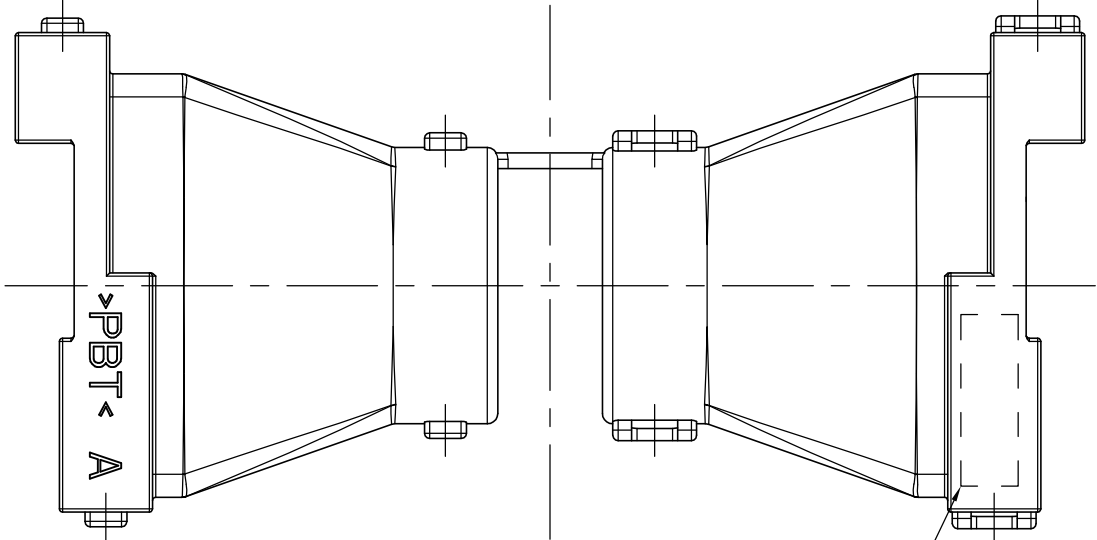

(SCALE 1:1)

TRADE MARK

- NOTES:
1. ALL RADII ARE 0.2 EXCEPT AS INDICATED
  2. APPLIED CONNECTOR ASS'Y P/N : X-936429-X
  3. APPLIED CORRUGATE TUBE : #19.0

BLACK	PBT(TRIBIT 1503B) P/N : 2-704773-5	COVER HSG FOR 42P CAP	0-936614-2
COLOR	MATERIAL	DESCRIPTION	PART NO.

DIMENSIONS:		TOLERANCES UNLESS OTHERWISE SPECIFIED:		DWN : SJ CHOI		Tyco Electronics Tyco Electronics kyungsan, korea	
mm		0 <XX<10	± 0.2	CHK : JW JUNG		NAME	
		10<XX<30	± 0.25	APVD : HG CHO		PRODUCT SPEC	COVER HOUSING FOR MTII/.090/JPT HYBRID 42P CAP ASSEMBLY CONNECTOR
		30<XX	± 0.3	APPLICATION SPEC		SIZE	A200779
		ANGLES	± 3°	WEIGHT		CAGE CODE	936614
3rd ANGLE PROJECTION						DRAWING NO	936614
MATERIAL	SEE NOTES	FINISH				RESTRICTED TO	
						SCALE	2/1
						SHEET	1 OF 1
						REV	A