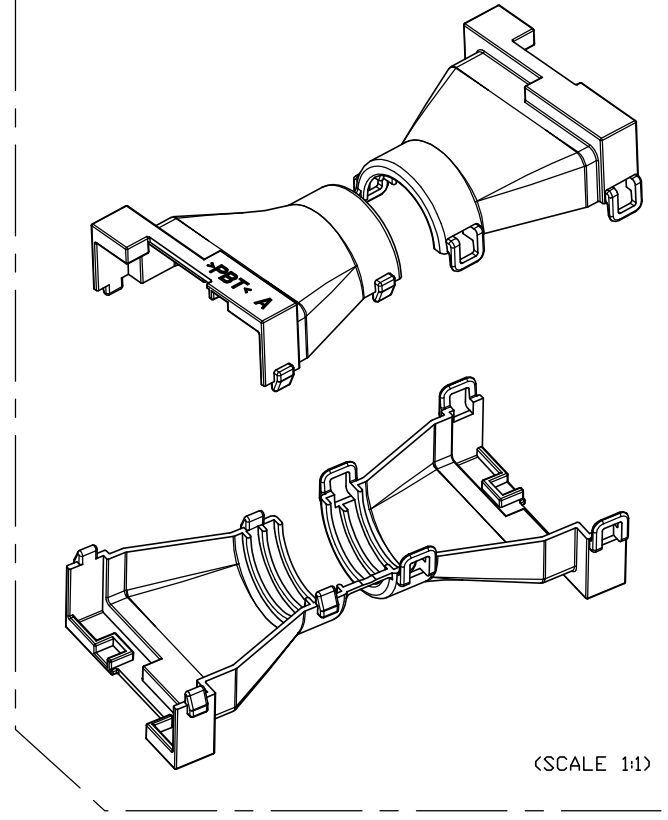

(SCALE 1:1)

TRADE MARK

- NOTES:
1. ALL RADII ARE 0.2 EXCEPT AS INDICATED
  2. APPLIED CONNECTOR ASS'Y P/N : X-936429-X
  3. APPLIED CORRUGATE TUBE : #19.0

BLACK	PBT(TRIBIT 1503B) P/N : 2-704773-5	COVER HSG FOR 42P CAP	0-936614-2
COLOR	MATERIAL	DESCRIPTION	PART NO.

DIMENSIONS:		TOLERANCES UNLESS OTHERWISE SPECIFIED:		DWN : SJ CHOI		Tyco Electronics Tyco Electronics kyungsan, korea	
mm		0 <XX<10	± 0.2	CHK : JW JUNG		NAME	
		10<XX<30	± 0.25	APVD : HG CHO		PRODUCT SPEC	COVER HOUSING FOR MTII/.090/JPT HYBRID 42P CAP ASSEMBLY CONNECTOR
		30<XX	± 0.3	APPLICATION SPEC		SIZE	A200779
		ANGLES	± 3°	WEIGHT		CAGE CODE	936614
3rd ANGLE PROJECTION						DRAWING NO	936614
MATERIAL	SEE NOTES	FINISH				RESTRICTED TO	
						SCALE	2/1
						SHEET	1 OF 1
						REV	A