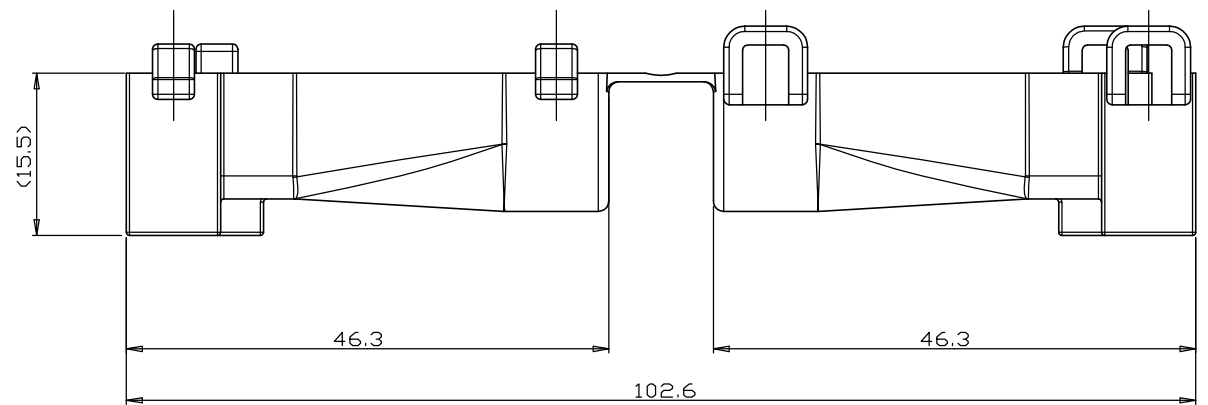

(SCALE 1:1)

TRADE MARK

- NOTES:
1. ALL RADII ARE 0.2 EXCEPT AS INDICATED
  2. APPLIED CONNECTOR ASS'Y P/N : X-936429-X
  3. APPLIED CORRUGATE TUBE : #19.0

BLACK	PBT(TRIBIT 1503B) P/N : 2-704773-5	COVER HSG FOR 42P CAP	0-936614-2
COLOR	MATERIAL	DESCRIPTION	PART NO.