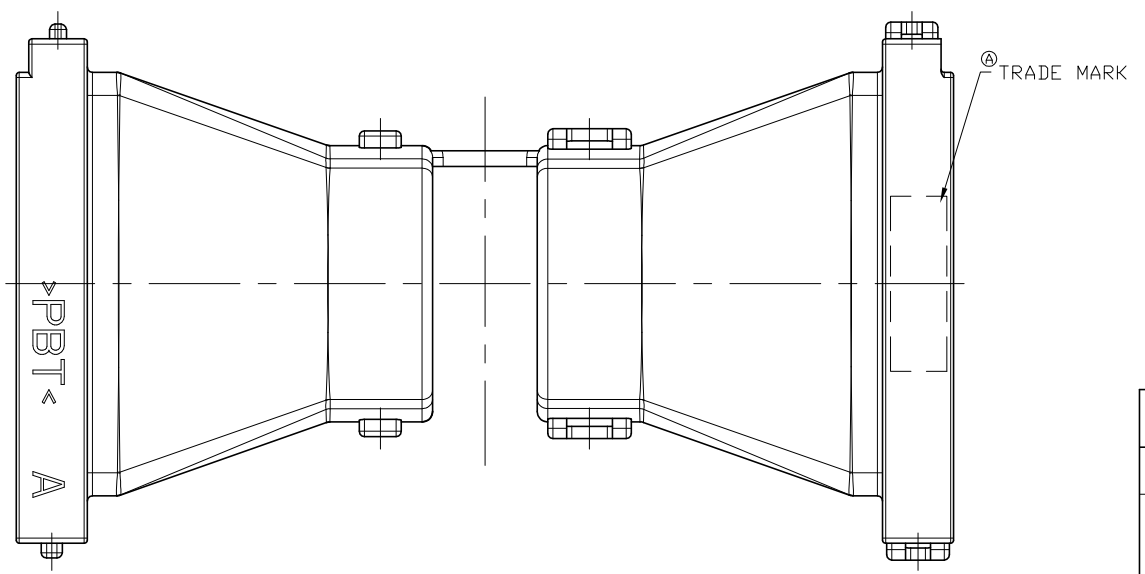

(SCALE 1:1)

- NOTES:
1. ALL RADII ARE 0.3 EXCEPT AS INDICATED
 2. APPLIED CONNECTOR ASS'Y P/N : X-936421-X
 3. APPLIED CORRUGATE TUBE : Ø19.0

BLACK	PBT(TRIBIT 1503 B) P/N : 2-704773-5	COVER HSG FOR 42P PLUG	0-936615-2
COLOR	MATERIAL	DESCRIPTION	PART NO.

<small>THIS DRAWING IS A CONTROLLED DOCUMENT FOR TYCO ELECTRONICS CORPORATION IT IS SUBJECT TO CHANGE AND THE CONTROLLING ENGINEERING ORGANIZATION SHOULD BE CONTACTED FOR THE LATEST REVISION.</small>		DWN : SJ CHOI CHK : JW JUNG APVD : HG CHO PRODUCT SPEC APPLICATION SPEC WEIGHT			
DIMENSIONS: mm 3rd ANGLE PROJECTION MATERIAL SEE TABLE		TOLERANCES UNLESS OTHERWISE SPECIFIED: 0 <XX<10 ± 0.2 10<XX<30 ± 0.25 30<XX ± 0.3 ANGLES ± 3° FINISH		NAME COVER HOUSING FOR MTII/.090/JPT HYBRID 42P PLUG ASSEMBLY CONNECTOR SIZE CAGE CODE DRAWING NO A200779C= 936615 RESTRICTED TO	
		SCALE 2/1		SHEET 1 OF 1 REV A	