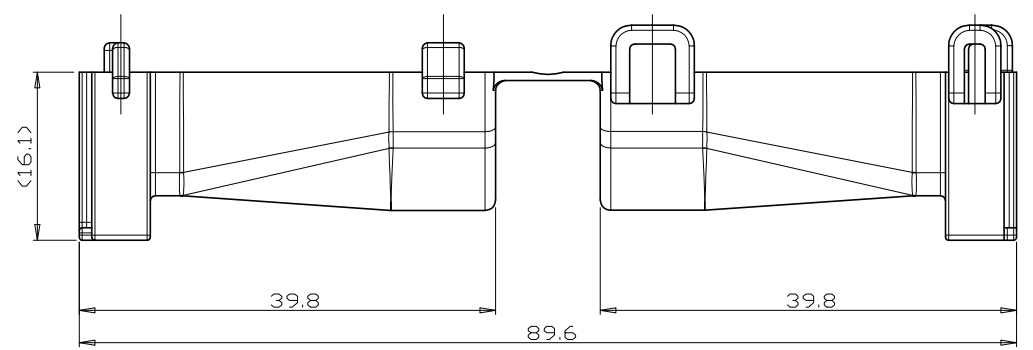

(SCALE 1:1)

- NOTES:
1. ALL RADII ARE 0.3 EXCEPT AS INDICATED
 2. APPLIED CONNECTOR ASS'Y P/N : X-936421-X
 3. APPLIED CORRUGATE TUBE : Ø19.0

BLACK	PBT(TRIBIT 1503 B) P/N : 2-704773-5	COVER HSG FOR 42P PLUG	0-936615-2
COLOR	MATERIAL	DESCRIPTION	PART NO.

<small>THIS DRAWING IS A CONTROLLED DOCUMENT FOR TYCO ELECTRONICS CORPORATION IT IS SUBJECT TO CHANGE AND THE CONTROLLING ENGINEERING ORGANIZATION SHOULD BE CONTACTED FOR THE LATEST REVISION.</small>		DWN : SJ CHOI CHK : JW JUNG APVD : HG CHO PRODUCT SPEC APPLICATION SPEC WEIGHT			
DIMENSIONS: mm 3rd ANGLE PROJECTION MATERIAL SEE TABLE		TOLERANCES UNLESS OTHERWISE SPECIFIED: 0 <XX<10 ± 0.2 10<XX<30 ± 0.25 30<XX ± 0.3 ANGLES ± 3° FINISH		NAME COVER HOUSING FOR MTII/.090/JPT HYBRID 42P PLUG ASSEMBLY CONNECTOR SIZE CAGE CODE DRAWING NO A200779C= 936615 RESTRICTED TO	
		SCALE 2/1		SHEET 1 OF 1 REV A	