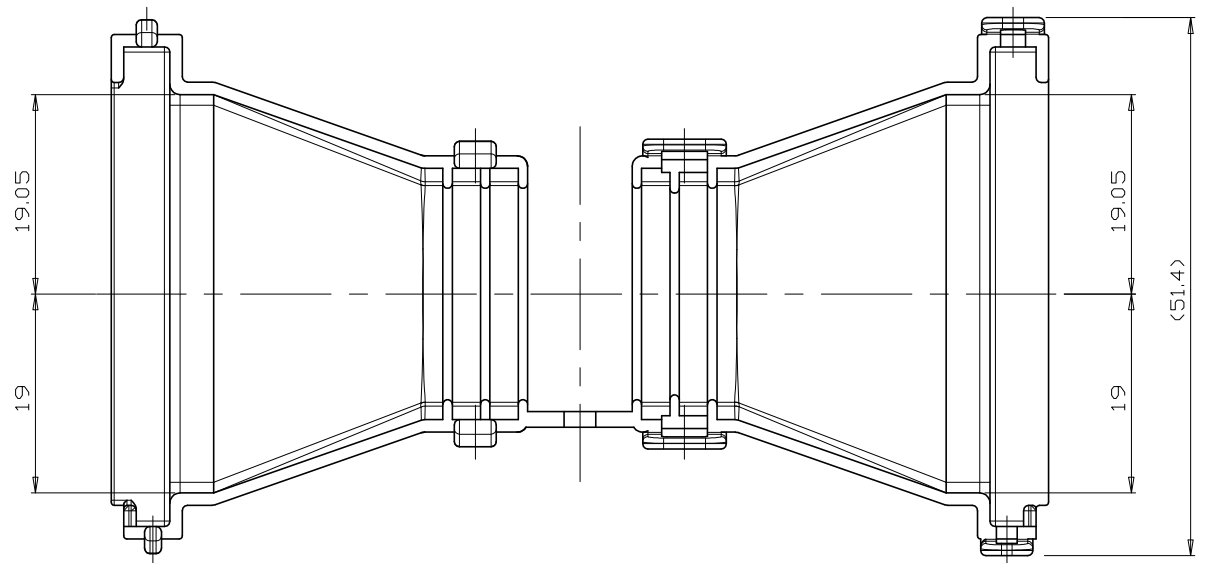

(SCALE 1:1)

- NOTES:
1. ALL RADII ARE 0.3 EXCEPT AS INDICATED
 2. APPLIED CONNECTOR ASS'Y P/N : X-936421-X
 3. APPLIED CORRUGATE TUBE : Ø19.0

BLACK	PBT(TRIBIT 1503 B) P/N : 2-704773-5	COVER HSG FOR 42P PLUG	0-936615-2
COLOR	MATERIAL	DESCRIPTION	PART NO.

<small>THIS DRAWING IS A CONTROLLED DOCUMENT FOR TYCO ELECTRONICS CORPORATION IT IS SUBJECT TO CHANGE AND THE CONTROLLING ENGINEERING ORGANIZATION SHOULD BE CONTACTED FOR THE LATEST REVISION.</small>		DWN : SJ CHOI CHK : JW JUNG APVD : HG CHO PRODUCT SPEC APPLICATION SPEC WEIGHT			
DIMENSIONS: mm 3rd ANGLE PROJECTION MATERIAL SEE TABLE		TOLERANCES UNLESS OTHERWISE SPECIFIED: 0 <XX<10 ± 0.2 10<XX<30 ± 0.25 30<XX ± 0.3 ANGLES ± 3° FINISH		NAME COVER HOUSING FOR MTII/.090/JPT HYBRID 42P PLUG ASSEMBLY CONNECTOR SIZE CAGE CODE DRAWING NO A200779C= 936615 RESTRICTED TO	
		SCALE 2/1		SHEET 1 OF 1 REV A	