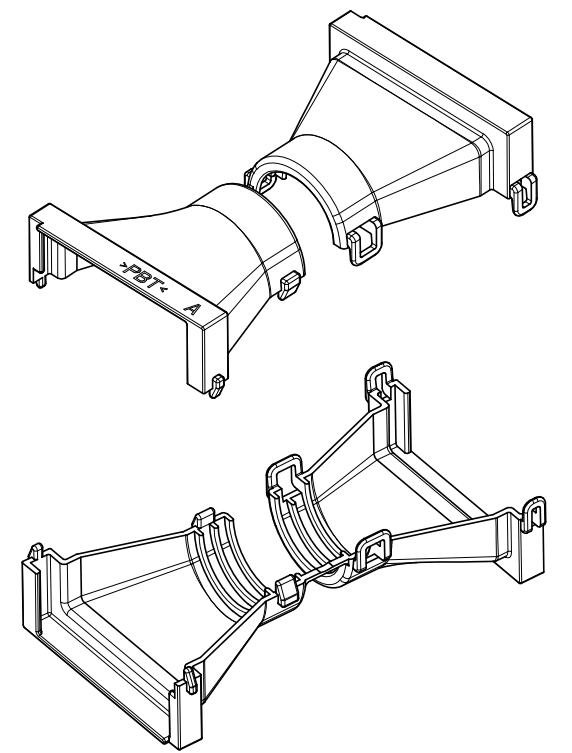

4

3

2

1

THIS DRAWING IS UNPUBLISHED. RELEASED FOR PUBLICATION
 © COPYRIGHT BY TYCO ELECTRONICS CORPORATION. ALL RIGHTS RESERVED.

LOC		DIST		REVISIONS			
DS	—	P	LTR	DESCRIPTION	DATE	DWN	APVD
		A		REVISED (ECR-10-026443)	29/DEC/10	SJ	HG

(SCALE 1:1)

- NOTES:
1. ALL RADII ARE 0.3 EXCEPT AS INDICATED
 2. APPLIED CONNECTOR ASS'Y P/N : X-936421-X
 3. APPLIED CORRUGATE TUBE : Ø19.0

BLACK	PBT(TRIBIT 1503 B) P/N : 2-704773-5	COVER HSG FOR 42P PLUG	0-936615-2
COLOR	MATERIAL	DESCRIPTION	PART NO.

<small>THIS DRAWING IS A CONTROLLED DOCUMENT FOR TYCO ELECTRONICS CORPORATION IT IS SUBJECT TO CHANGE AND THE CONTROLLING ENGINEERING ORGANIZATION SHOULD BE CONTACTED FOR THE LATEST REVISION.</small>		DWN : SJ CHOI CHK : JW JUNG APVD : HG CHO PRODUCT SPEC APPLICATION SPEC WEIGHT			
DIMENSIONS: mm 3rd ANGLE PROJECTION MATERIAL SEE TABLE		TOLERANCES UNLESS OTHERWISE SPECIFIED: 0 <XX<10 ± 0.2 10<XX<30 ± 0.25 30<XX ± 0.3 ANGLES ± 3° FINISH		NAME COVER HOUSING FOR MTII/.090/JPT HYBRID 42P PLUG ASSEMBLY CONNECTOR SIZE CAGE CODE DRAWING NO A200779C= 936615 RESTRICTED TO	
		SCALE 2/1		SHEET 1 OF 1 REV A	