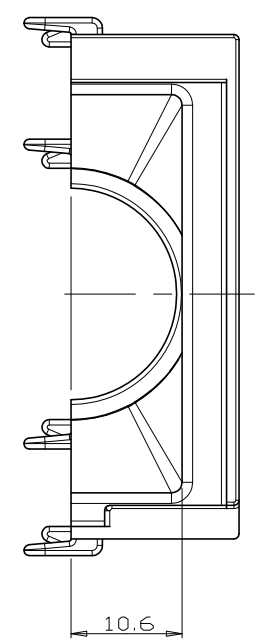

4

3

2

1

THIS DRAWING IS UNPUBLISHED. RELEASED FOR PUBLICATION
 © COPYRIGHT BY TYCO ELECTRONICS CORPORATION. ALL RIGHTS RESERVED.

LOC		DIST		REVISIONS			
DS	—	P	LTR	DESCRIPTION	DATE	DWN	APVD
		A		REVISED (ECR-10-026443)	29/DEC/10	SJ	HG

(SCALE 1:1)

- NOTES:
1. ALL RADII ARE 0.3 EXCEPT AS INDICATED
 2. APPLIED CONNECTOR ASS'Y P/N : X-936421-X
 3. APPLIED CORRUGATE TUBE : Ø19.0

BLACK	PBT(TRIBIT 1503 B) P/N : 2-704773-5	COVER HSG FOR 42P PLUG	0-936615-2
COLOR	MATERIAL	DESCRIPTION	PART NO.

<small>THIS DRAWING IS A CONTROLLED DOCUMENT FOR TYCO ELECTRONICS CORPORATION IT IS SUBJECT TO CHANGE AND THE CONTROLLING ENGINEERING ORGANIZATION SHOULD BE CONTACTED FOR THE LATEST REVISION.</small>		DWN : SJ CHOI CHK : JW JUNG APVD : HG CHO PRODUCT SPEC APPLICATION SPEC WEIGHT			
DIMENSIONS: mm 3rd ANGLE PROJECTION MATERIAL SEE TABLE		TOLERANCES UNLESS OTHERWISE SPECIFIED: 0 <XX<10 ± 0.2 10<XX<30 ± 0.25 30<XX ± 0.3 ANGLES ± 3° FINISH		NAME COVER HOUSING FOR MTII/.090/JPT HYBRID 42P PLUG ASSEMBLY CONNECTOR SIZE CAGE CODE DRAWING NO A200779C= 936615 RESTRICTED TO	
		SCALE 2/1		SHEET 1 OF 1 REV A	