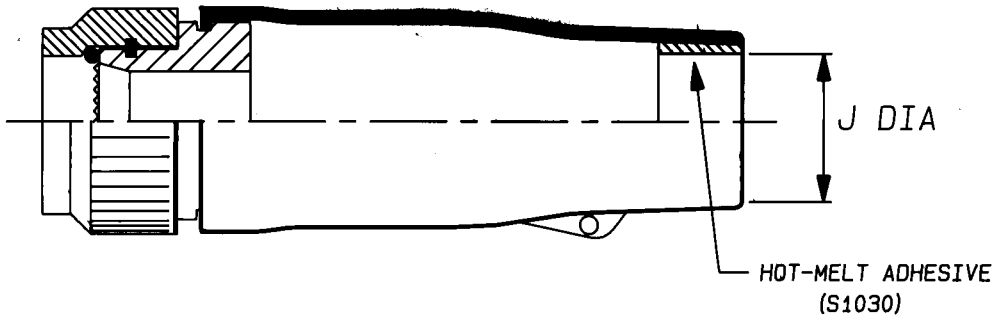

a) Part as supplied.

KTKK 0380-0388

b) Part after unrestricted recovery.

Raychem connector code: - 79  
Connector series: - (PATT 608)  
Adaptor Series: - 229M1\*\*-01-W\*\*-K-NS  
Moulded Part Material: - -100

Kits to include cleaning tissue, 1 piece 100 grit emery cloth.  
Kit to be used in conjunction with installation guide for straight assemblies.

Dimensions (in millimetres.)

Part No.	SHELL SIZE	B	D	J		P	J0	JW
		DIA MAX	DIA MIN	MIN a	MAX b	±10% b	REF b	±30% b
KTKK 0380	08	19.4	6.3	11	5.6	48	9	0.5
KTKK 0381	10	21.4	9.4	15	5.9	65	12	1.0
KTKK 0382	12	24.4	14.0	19	7.1	77	17	1.0
KTKK 0383	14	29.3	14.2	19	7.1	77	17	1.0
KTKK 0384	16	30.9	18.9	24	8.4	90	20	1.0
KTKK 0385	18	33.9	18.9	24	8.4	90	20	1.0
KTKK 0386	20	38.6	23.7	31	9.9	109	21	1.0
KTKK 0387	22	38.6	23.7	31	9.9	109	21	1.0
KTKK 0388	24	42.6	31.7	37	15.7	140	39	1.5