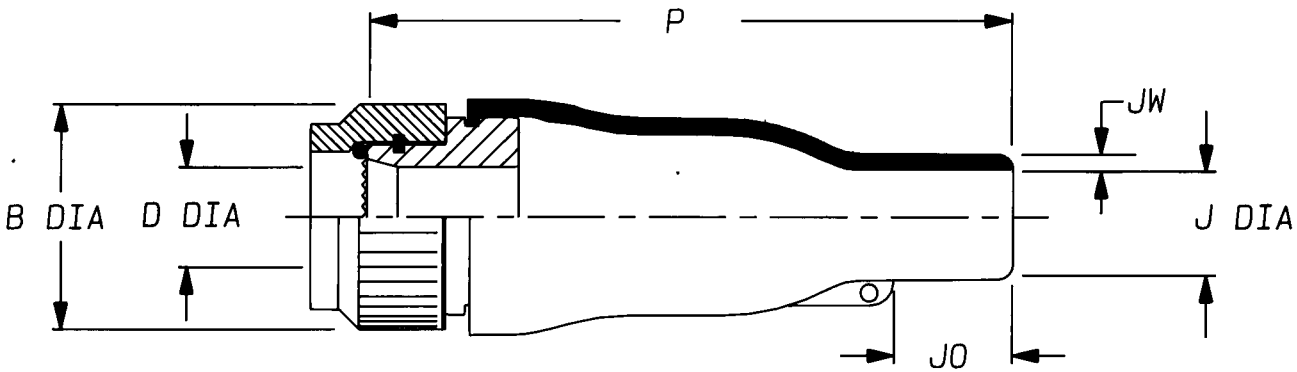

a) Part as supplied.

KTKK 0380-0388

b) Part after unrestricted recovery.

Raychem connector code: - 79  
Connector series: - (PATT 608)  
Adaptor Series: - 229M1\*\*-01-W\*\*-K-NS  
Moulded Part Material: - -100

Kits to include cleaning tissue, 1 piece 100 grit emery cloth.  
Kit to be used in conjunction with installation guide for straight assemblies.

Dimensions (in millimetres.)

Part No.	SHELL SIZE	B	D	J		P	J0	JW
		DIA MAX	DIA MIN	MIN a	MAX b	±10% b	REF b	±30% b
KTKK 0380	08	19.4	6.3	11	5.6	48	9	0.5
KTKK 0381	10	21.4	9.4	15	5.9	65	12	1.0
KTKK 0382	12	24.4	14.0	19	7.1	77	17	1.0
KTKK 0383	14	29.3	14.2	19	7.1	77	17	1.0
KTKK 0384	16	30.9	18.9	24	8.4	90	20	1.0
KTKK 0385	18	33.9	18.9	24	8.4	90	20	1.0
KTKK 0386	20	38.6	23.7	31	9.9	109	21	1.0
KTKK 0387	22	38.6	23.7	31	9.9	109	21	1.0
KTKK 0388	24	42.6	31.7	37	15.7	140	39	1.5