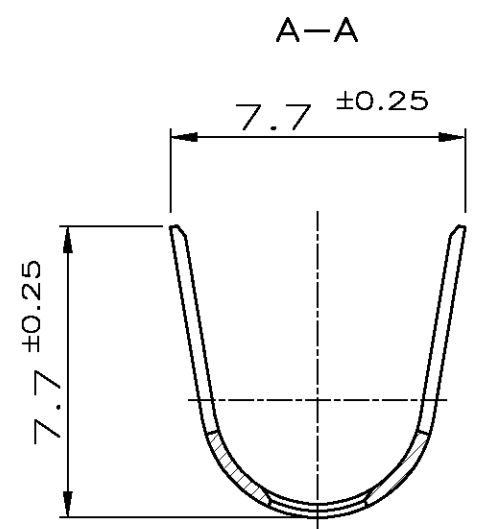

THIS DRAWING IS UNPUBLISHED. RELEASED FOR PUBLICATION  
 © COPYRIGHT - By - ALL RIGHTS RESERVED.

LOC	DIST	REVISIONS			
P	LTR	DESCRIPTION	DATE	DWN	APVD
A1	-				
F		DOVE TAIL ADDED / Schwalbenschwanz eingefuegt	28JUL2006	C.H.	C.G.
G		DRAWING ADAPTED / Zeichnung angepasst	14AUG2007	Abr	C.G.
H		SPOT WELDING CHANGED INTO LINE WELDING	27SEP2012	Sch	Abr

NOTES  
Bemerkungen

- 1 1-3µm Sn  
1-3µm Sn
- 2 3-4µm GALVANIC Ag  
REST GALV. Sn (1-3µm)  
3-4µm galvanisch Ag  
Rest galv. Sn (1-3µm)
- 3 WIRE RANGE  
Drahtgrossenbereich (mm<sup>2</sup>): >1-2.5
- 4 INSULATION RANGE FOR SWS Ø6 (mm): 2.0-2.7  
Isolationsbereich fuer EDS Ø6

OPTIONAL

- 2
- 1

MATERIAL	FINISH	PART NO.	REV.
GERMAN SILVER Neusilber	PLAIN/blank	0-962954-5	H
CuNiSi	PRESILVERED vorversilbert	0-962954-2	H
CuNiSi	PRETINNED vorverzinnt	0-962954-1	H

THIS DRAWING IS A CONTROLLED DOCUMENT.	
DIMENSIONS: mm	TOLERANCES UNLESS OTHERWISE SPECIFIED: 0 PLC ± 1 PLC ± ±0.2mm 2 PLC ± 3 PLC ± 4 PLC ± ANGLES ±1.5° FINISH
MATERIAL	

DWN E. Palmie	06FEB1995
CHK H. Lutsch	06FEB1995
APVD	
PRODUCT SPEC	108-18472
APPLICATION SPEC	114-18118
WEIGHT	-
CUSTOMER DRAWING	

<b>STE</b> TE Connectivity			
NAME Ø 4MM SOCKET CONTACT, SWS Ø 4mm Buchsenkontakt, EDS			
SIZE A3	CAGE CODE 00779	DRAWING NO C-962954	RESTRICTED TO
SCALE 5:1		SHEET 1 OF 1	REV H