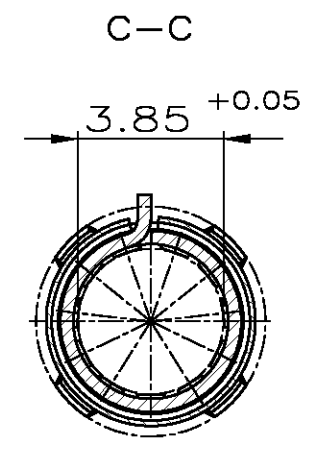

THIS DRAWING IS UNPUBLISHED. RELEASED FOR PUBLICATION  
 © COPYRIGHT - By - ALL RIGHTS RESERVED.

LOC	DIST	REVISIONS			
P	LTR	DESCRIPTION	DATE	DWN	APVD
A1	-				
F		DOVE TAIL ADDED / Schwalbenschwanz eingefuegt	28JUL2006	C.H.	C.G.
G		DRAWING ADAPTED / Zeichnung angepasst	14AUG2007	Abr	C.G.
H		SPOT WELDING CHANGED INTO LINE WELDING	27SEP2012	Sch	Abr

NOTES  
Bemerkungen

- 1 1-3µm Sn  
1-3µm Sn
- 2 3-4µm GALVANIC Ag  
REST GALV. Sn (1-3µm)  
3-4µm galvanisch Ag  
Rest galv. Sn (1-3µm)
- 3 WIRE RANGE  
Drahtgrossenbereich (mm<sup>2</sup>): >1-2.5
- 4 INSULATION RANGE FOR SWS Ø6 (mm): 2.0-2.7  
Isolationsbereich fuer EDS Ø6

OPTIONAL

- 2
- 1

MATERIAL	FINISH	PART NO.	REV.
GERMAN SILVER Neusilber	PLAIN/blank	0-962954-5	H
CuNiSi	PRESILVERED vorversilbert	0-962954-2	H
CuNiSi	PRETINNED vorverzinnt	0-962954-1	H

THIS DRAWING IS A CONTROLLED DOCUMENT.	
DIMENSIONS: mm	TOLERANCES UNLESS OTHERWISE SPECIFIED: 0 PLC ± 1 PLC ± ±0.2mm 2 PLC ± 3 PLC ± 4 PLC ± ANGLES ±1.5° FINISH
MATERIAL	

DWN E. Palmie	06FEB1995
CHK H. Lutsch	06FEB1995
APVD	
PRODUCT SPEC	108-18472
APPLICATION SPEC	114-18118
WEIGHT	-
CUSTOMER DRAWING	

<b>STE</b> TE Connectivity			
NAME Ø 4MM SOCKET CONTACT, SWS Ø 4mm Buchsenkontakt, EDS			
SIZE A3	CAGE CODE 00779	DRAWING NO C-962954	RESTRICTED TO
SCALE 5:1		SHEET 1 OF 1	REV H