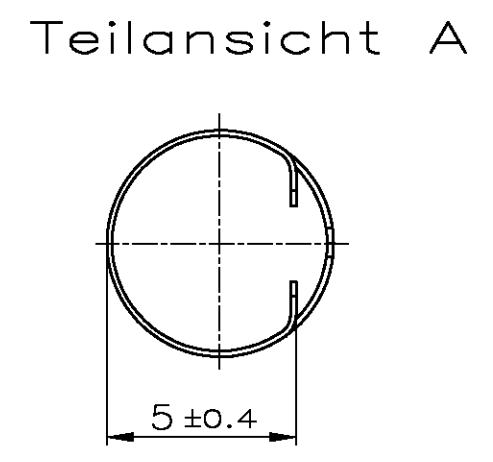

THIS DRAWING IS UNPUBLISHED. RELEASED FOR PUBLICATION  
 © COPYRIGHT - By - ALL RIGHTS RESERVED.

LOC	DIST	REVISIONS			
P	LTR	DESCRIPTION	DATE	DWN	APVD
A1	-				
F		DOVE TAIL ADDED / Schwalbenschwanz eingefuegt	28JUL2006	C.H.	C.G.
G		DRAWING ADAPTED / Zeichnung angepasst	14AUG2007	Abr	C.G.
H		SPOT WELDING CHANGED INTO LINE WELDING	27SEP2012	Sch	Abr

NOTES  
Bemerkungen

- 1 1-3µm Sn  
1-3µm Sn
- 2 3-4µm GALVANIC Ag  
REST GALV. Sn (1-3µm)  
3-4µm galvanisch Ag  
Rest galv. Sn (1-3µm)
- 3 WIRE RANGE  
Drahtgrossenbereich (mm<sup>2</sup>): >1-2.5
- 4 INSULATION RANGE FOR SWS Ø6 (mm): 2.0-2.7  
Isolationsbereich fuer EDS Ø6

OPTIONAL

- 2
- 1

MATERIAL	FINISH	PART NO.	REV.
GERMAN SILVER Neusilber	PLAIN/blank	0-962954-5	H
CuNiSi	PRESILVERED vorversilbert	0-962954-2	H
CuNiSi	PRETINNED vorverzinnt	0-962954-1	H

THIS DRAWING IS A CONTROLLED DOCUMENT.	
DIMENSIONS: mm	TOLERANCES UNLESS OTHERWISE SPECIFIED: 0 PLC ± 1 PLC ± ±0.2mm 2 PLC ± 3 PLC ± 4 PLC ± ANGLES ±1.5° FINISH
MATERIAL	

DWN E. Palmie	06FEB1995
CHK H. Lutsch	06FEB1995
APVD	
PRODUCT SPEC	108-18472
APPLICATION SPEC	114-18118
WEIGHT	-
CUSTOMER DRAWING	

<b>STE</b> TE Connectivity			
NAME Ø 4MM SOCKET CONTACT, SWS Ø 4mm Buchsenkontakt, EDS			
SIZE A3	CAGE CODE 00779	DRAWING NO C-962954	RESTRICTED TO
SCALE 5:1		SHEET 1 OF 1	REV H