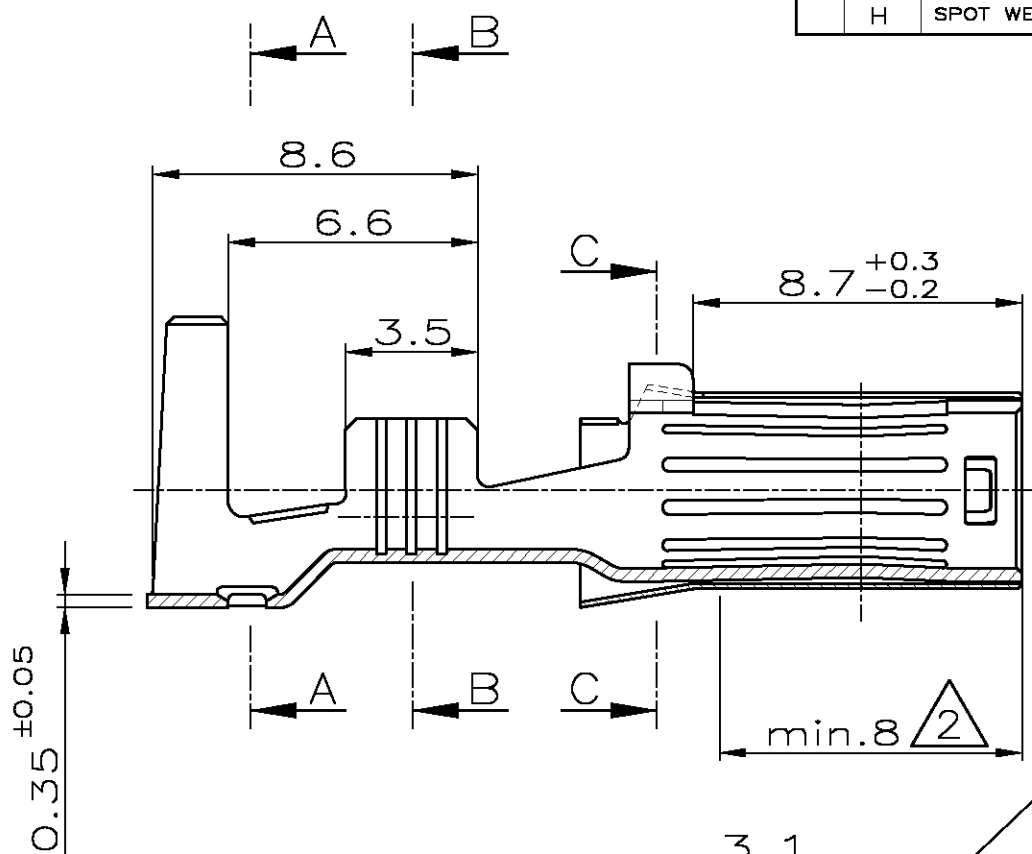

THIS DRAWING IS UNPUBLISHED. RELEASED FOR PUBLICATION  
 © COPYRIGHT - By - ALL RIGHTS RESERVED.

LOC	DIST	REVISIONS			
P	LTR	DESCRIPTION	DATE	DWN	APVD
A1	-				
F		DOVE TAIL ADDED / Schwalbenschwanz eingefuegt	28JUL2006	C.H.	C.G.
G		DRAWING ADAPTED / Zeichnung angepasst	14AUG2007	Abr	C.G.
H		SPOT WELDING CHANGED INTO LINE WELDING	27SEP2012	Sch	Abr

NOTES  
Bemerkungen

- 1 1-3µm Sn  
1-3µm Sn
- 2 3-4µm GALVANIC Ag  
REST GALV. Sn (1-3µm)  
3-4µm galvanisch Ag  
Rest galv. Sn (1-3µm)
- 3 WIRE RANGE  
Drahtgrossenbereich (mm<sup>2</sup>): >1-2.5
- 4 INSULATION RANGE FOR SWS Ø6 (mm): 2.0-2.7  
Isolationsbereich fuer EDS Ø6

OPTIONAL

- 2
- 1

MATERIAL	FINISH	PART NO.	REV.
GERMAN SILVER Neusilber	PLAIN/blank	0-962954-5	H
CuNiSi	PRESILVERED vorversilbert	0-962954-2	H
CuNiSi	PRETINNED vorverzinnt	0-962954-1	H

THIS DRAWING IS A CONTROLLED DOCUMENT.	
DIMENSIONS: mm	TOLERANCES UNLESS OTHERWISE SPECIFIED: 0 PLC ± 1 PLC ± ±0.2mm 2 PLC ± 3 PLC ± 4 PLC ± ANGLES ±1.5° FINISH
MATERIAL	

DWN E. Palmie	06FEB1995
CHK H. Lutsch	06FEB1995
APVD	
PRODUCT SPEC	108-18472
APPLICATION SPEC	114-18118
WEIGHT	-
CUSTOMER DRAWING	

<b>STE</b> TE Connectivity			
NAME Ø 4MM SOCKET CONTACT, SWS Ø 4mm Buchsenkontakt, EDS			
SIZE A3	CAGE CODE 00779	DRAWING NO C-962954	RESTRICTED TO
SCALE 5:1		SHEET 1 OF 1	REV H