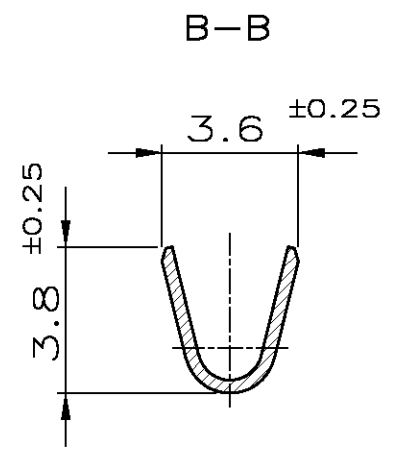

THIS DRAWING IS UNPUBLISHED. RELEASED FOR PUBLICATION  
 © COPYRIGHT - By - ALL RIGHTS RESERVED.

LOC	DIST	REVISIONS			
P	LTR	DESCRIPTION	DATE	DWN	APVD
A1	-				
F		DOVE TAIL ADDED / Schwalbenschwanz eingefuegt	28JUL2006	C.H.	C.G.
G		DRAWING ADAPTED / Zeichnung angepasst	14AUG2007	Abr	C.G.
H		SPOT WELDING CHANGED INTO LINE WELDING	27SEP2012	Sch	Abr

NOTES  
Bemerkungen

- 1 1-3µm Sn  
1-3µm Sn
- 2 3-4µm GALVANIC Ag  
REST GALV. Sn (1-3µm)  
3-4µm galvanisch Ag  
Rest galv. Sn (1-3µm)
- 3 WIRE RANGE  
Drahtgrossenbereich (mm<sup>2</sup>): >1-2.5
- 4 INSULATION RANGE FOR SWS Ø6 (mm): 2.0-2.7  
Isolationsbereich fuer EDS Ø6

OPTIONAL

- 2
- 1

MATERIAL	FINISH	PART NO.	REV.
GERMAN SILVER Neusilber	PLAIN/blank	0-962954-5	H
CuNiSi	PRESILVERED vorversilbert	0-962954-2	H
CuNiSi	PRETINNED vorverzinnt	0-962954-1	H

THIS DRAWING IS A CONTROLLED DOCUMENT.	
DIMENSIONS: mm	TOLERANCES UNLESS OTHERWISE SPECIFIED: 0 PLC ± 1 PLC ± ±0.2mm 2 PLC ± 3 PLC ± 4 PLC ± ANGLES ±1.5° FINISH
MATERIAL	

DWN E. Palmie	06FEB1995
CHK H. Lutsch	06FEB1995
APVD	
PRODUCT SPEC	108-18472
APPLICATION SPEC	114-18118
WEIGHT	-
CUSTOMER DRAWING	

<b>STE</b> TE Connectivity			
NAME Ø 4MM SOCKET CONTACT, SWS Ø 4mm Buchsenkontakt, EDS			
SIZE A3	CAGE CODE 00779	DRAWING NO C-962954	RESTRICTED TO
SCALE 5:1		SHEET 1 OF 1	REV H