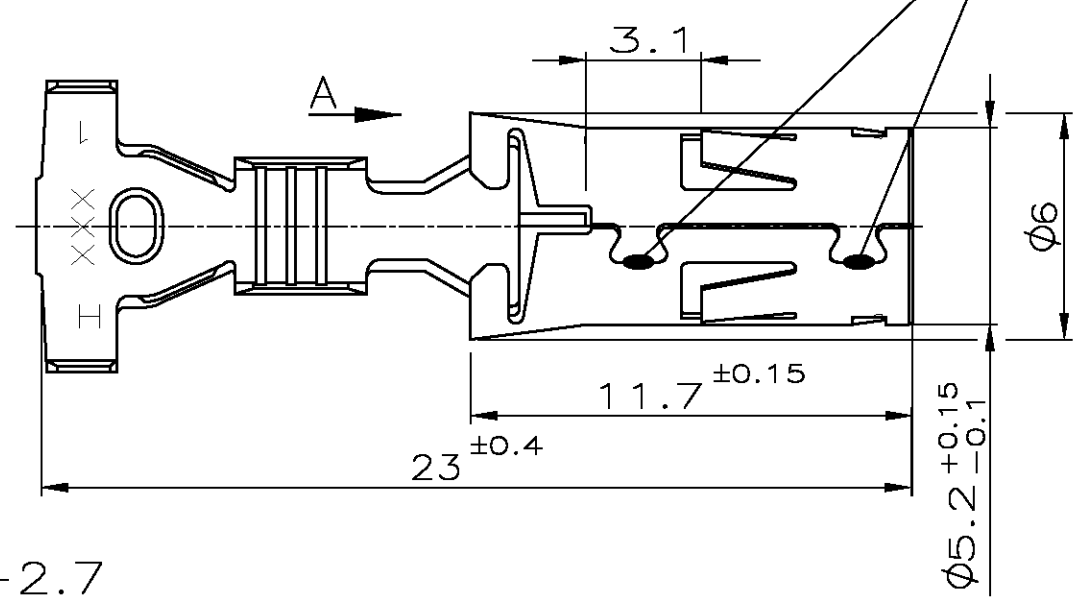

THIS DRAWING IS UNPUBLISHED. RELEASED FOR PUBLICATION  
 © COPYRIGHT - By - ALL RIGHTS RESERVED.

LOC	DIST	REVISIONS			
P	LTR	DESCRIPTION	DATE	DWN	APVD
A1	-				
F		DOVE TAIL ADDED / Schwalbenschwanz eingefuegt	28JUL2006	C.H.	C.G.
G		DRAWING ADAPTED / Zeichnung angepasst	14AUG2007	Abr	C.G.
H		SPOT WELDING CHANGED INTO LINE WELDING	27SEP2012	Sch	Abr

NOTES  
Bemerkungen

- 1 1-3µm Sn  
1-3µm Sn
- 2 3-4µm GALVANIC Ag  
REST GALV. Sn (1-3µm)  
3-4µm galvanisch Ag  
Rest galv. Sn (1-3µm)
- 3 WIRE RANGE  
Drahtgrossenbereich (mm<sup>2</sup>): >1-2.5
- 4 INSULATION RANGE FOR SWS Ø6 (mm): 2.0-2.7  
Isolationsbereich fuer EDS Ø6

OPTIONAL

- 2
- 1

MATERIAL	FINISH	PART NO.	REV.
GERMAN SILVER Neusilber	PLAIN/blank	0-962954-5	H
CuNiSi	PRESILVERED vorversilbert	0-962954-2	H
CuNiSi	PRETINNED vorverzinnt	0-962954-1	H

THIS DRAWING IS A CONTROLLED DOCUMENT.	
DIMENSIONS: mm	TOLERANCES UNLESS OTHERWISE SPECIFIED: 0 PLC ± 1 PLC ± ±0.2mm 2 PLC ± 3 PLC ± 4 PLC ± ANGLES ±1.5° FINISH
MATERIAL	

DWN E. Palmie	06FEB1995
CHK H. Lutsch	06FEB1995
APVD	
PRODUCT SPEC	108-18472
APPLICATION SPEC	114-18118
WEIGHT	-
CUSTOMER DRAWING	

<b>STE</b> TE Connectivity			
NAME Ø 4MM SOCKET CONTACT, SWS Ø 4mm Buchsenkontakt, EDS			
SIZE A3	CAGE CODE 00779	DRAWING NO C-962954	RESTRICTED TO
SCALE 5:1		SHEET 1 OF 1	REV H