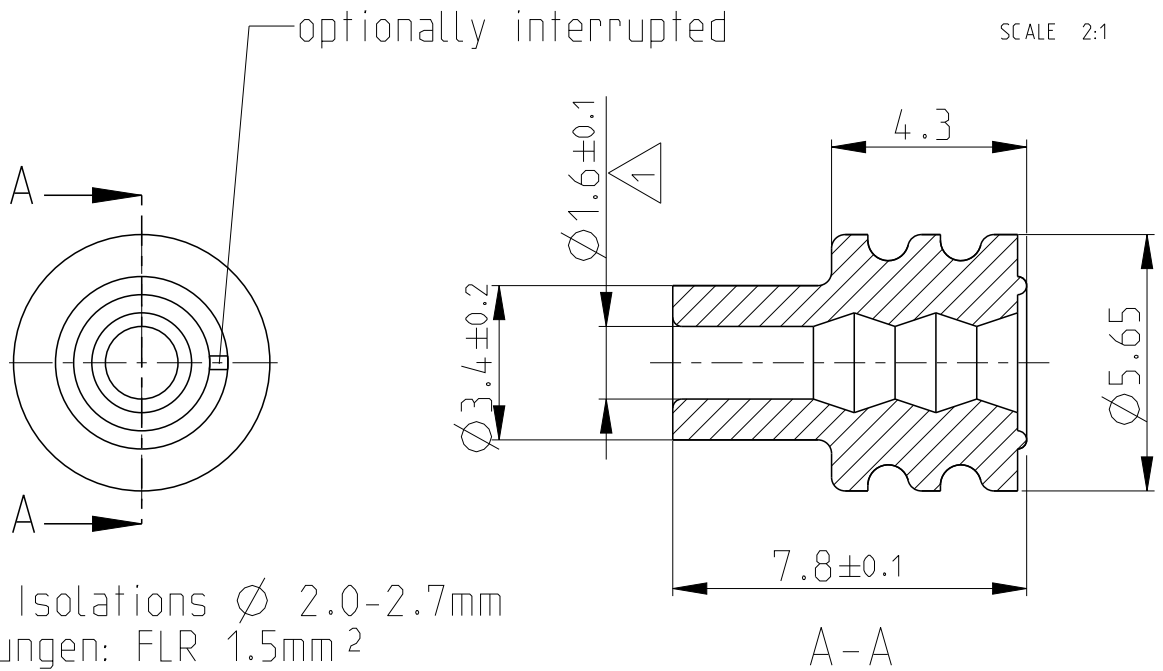

LOC	DIST	REVISIONS					
AI	-	P	LTR	DESCRIPTION	DATE	DWN	APVD
Pr-No 87-9088		G2		REVISED PER ECO-11-005027	20MAR2011	RK	HMR
		G3		REVISED PER ECO-17-017004	16APR2018	AMAR	SKRA

SCALE 2:1

1 Für Isolations  $\varnothing$  2.0-2.7mm  
 Leitungen: FLR 1.5mm<sup>2</sup>  
 FLK 0.5-1.0mm<sup>2</sup>

963293-2	G	FLUOR-SILIKONKAUTSCHUK SHORE A 40°	BROWN RED
963293-1	F	SILIKONKAUTSCHUK SHORE A 50° lubriziert	BROWN RED
PN	REV.	MATERIAL	COLOR

19-  
RELEASED FOR PUBLICATION

ALL RIGHTS RESERVED.

BY -

© COPYRIGHT 19-

THIS DRAWING IS UNPUBLISHED.

DIMENSIONS: mm	DWN R.SCHÄFER 29JAN97	MATERIAL	SEE TABLE	FINISH	SEE TABLE
TOLERANCES UNLESS OTHERWISE SPECIFIED:	CHK U.MÜNCK 29JAN97	TE Connectivity			
0 PLC ±	APVD -				
1 PLC ±	PRODUCT SPEC	NAME SINGLE-WIRE-SEAL INSULDIA 2.0-2.7 EINZELLEITERDICHTUNG			
2 PLC ±0.2	108-18159-1	SIZE	CAGE CODE	DRAWING NO	RESTRICTED TO
3 PLC ±	APPLICATION SPEC	A 4	00779	G-963293	
4 PLC ±0.000	114-18018				
ANGLES ±	WEIGHT ca. 0.1g				
	CUSTOMER DRAWING	SCALE	6:1	SHEET	1 OF 1
				REV	G3