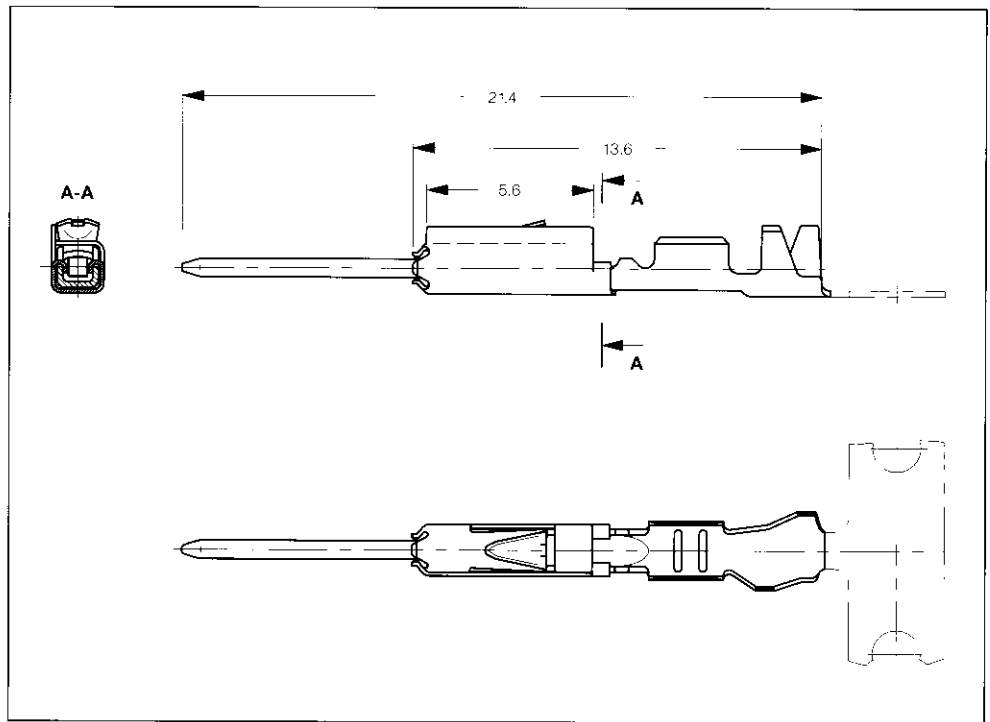

Pin Contacts

**Pin 0.63 x 0.63 mm,
Mates with
Micro Quadlok**

Standard Pin Contacts

Wire Size Range (mm ²)	Insulation Diameter		Material and Finish	Part Numbers				Applicator	Hand Tool 539635-1 with Die Set
	FLK (mm)	FLR (mm)		Strip Form	Packaging Unit	Loose-Piece	Packaging Unit		
0.14-0.22	-	0.9-1.2	tin plated	1355719-1	13,000	1355720-1	500	541695	-
			gold plated	1355719-2	13,000	1355720-2	500		
0.2-0.5	-	0.9-1.6	tin plated	1-928918-1	13,000	1-963725-1	500	878439	539682-2
			gold plated	1-928918-2	13,000	2-963725-1	500		
0.50-0.75	-	1.6-1.9	tin plated	963716-1	10,000	963730-1	500	878591	539682-2
			gold plated	963716-2	10,000	963730-2	500		

Single Wire Sealing System

Wire Size Range (mm ²)	Insulation Diameter		Material and Finish	Part Numbers				Applicator	Hand Tool 539635-1 with Die Set
	FLK (mm)	FLR (mm)		Strip Form	Packaging Unit	Loose-Piece	Packaging Unit		
0.2-0.5	-	0.9-1.6	tin plated	962886-1	10,000	963728-1	500	878553	539685-2
			gold plated	962886-2	10,000	963728-2	500		
0.50-0.75	-	1.6-1.9	tin plated	965908-1	10,000	965909-1	500	878799	539685-2
			gold plated	965908-2	10,000	965909-2	500		